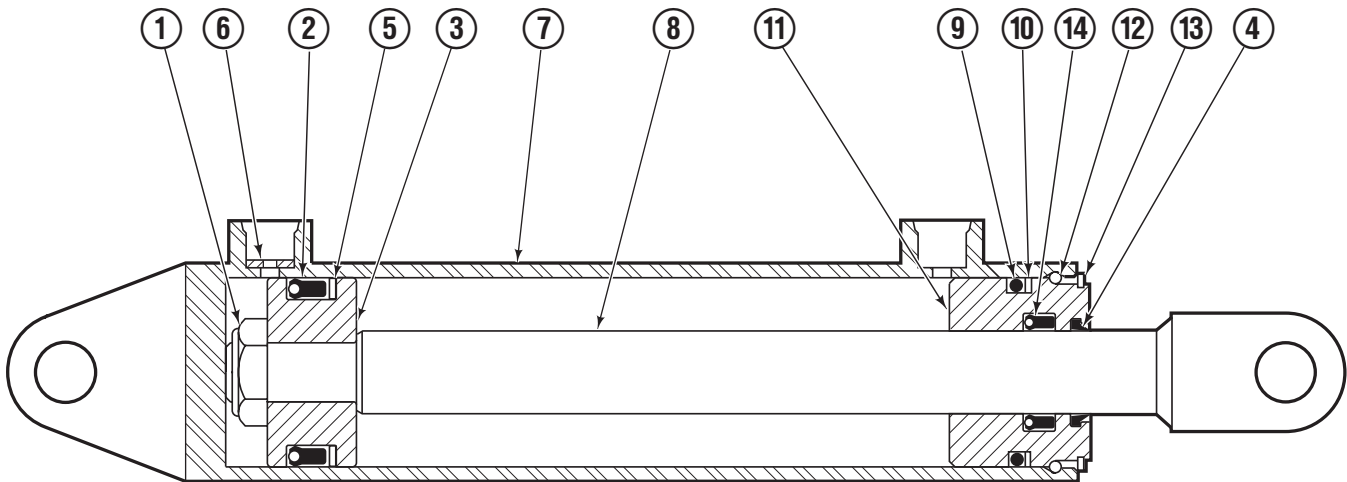

Sideshift Cylinder

FP0029.iii

REF	QTY	PART NO.	DESCRIPTION
		676649	Cylinder Assembly
1	1	553717	Nut
■ 2	1	662456	Seal
3	1	553527	Piston
■ 4	1	636852	Wiper
■ 5	1	649817	Back-up Ring
6	1	564226	Washer (orifice .085)
7	1	676776	Shell
8	1	553530	Rod
■ 9	1	2789	O-Ring
■ 10	1	615132	Back-up Ring
11	1	553528	Retainer
12	1	553688	Retaining Ring
13	1	7211	Snap Ring
■ 14	1	662447	Seal
		553866	Service Kit

■ Included in Service Kit 553866.