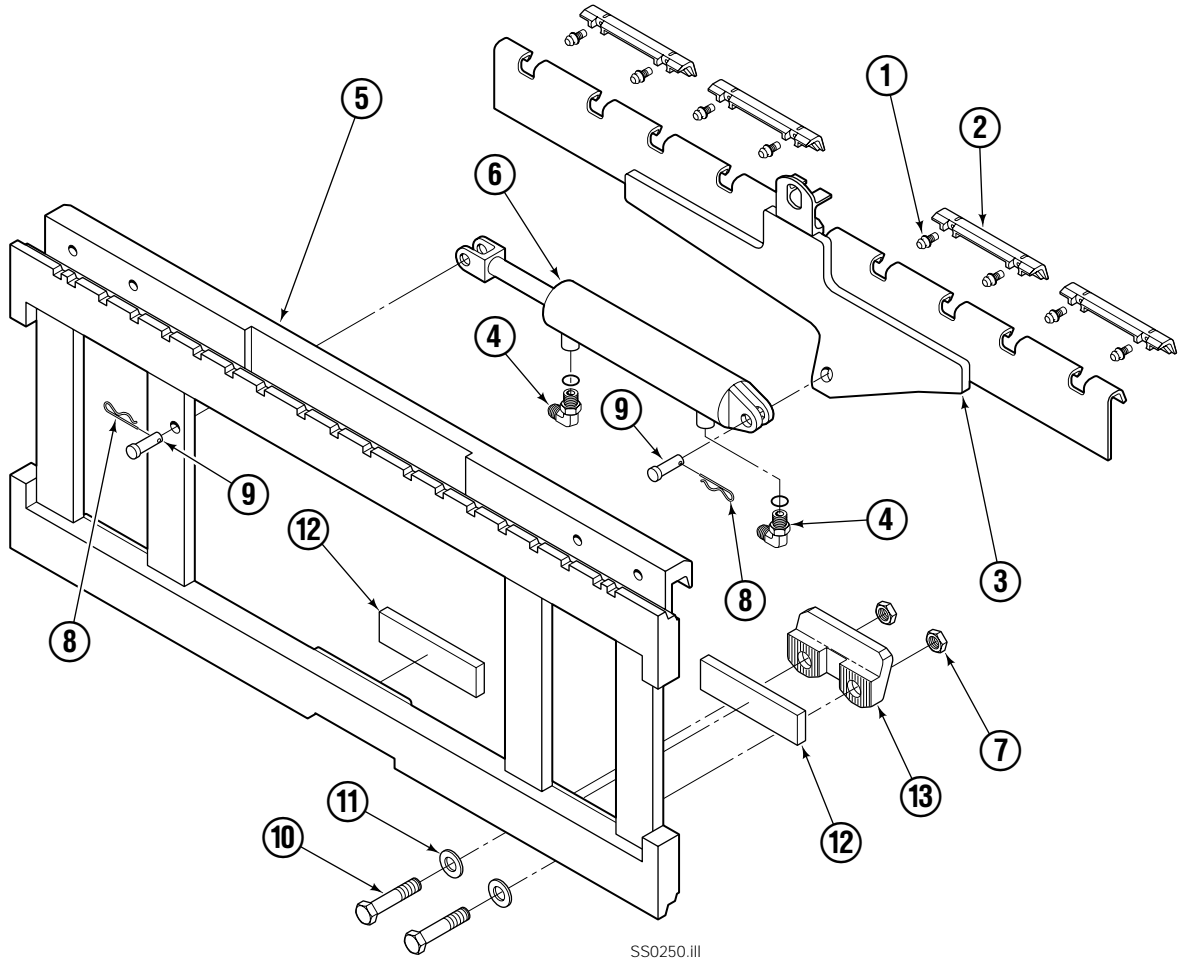

Parts Manual

Model 120D Sideshifter

Serial Number 120D-SS-044

cascade[®]

For Technical Assistance call: 800-227-2233, Fax: 888-329-8207

To Order Parts call: 888-227-2233, Fax: 888-329-0234

OR

Write: Cascade Corporation, P.O. Box 20187, Portland, OR 97220

Sideshifter Group

SS0250.iii

120D			
REF	QTY	PART NO.	DESCRIPTION
		220719	Sideshift Assembly
1	8	7403	Grease Fitting ▲
2	4	672018	Bearing Segment ▲
3	1	216363	Anchor Bracket
4	2	601676	Fitting, 6-6
5	1	216540	Faceplate ■
6	1	676649	Cylinder Assembly ●
7	4	678990	Nut, M16
8	2	672726	Cotter Pin
9	2	678528	Clevis Pin
10	4	752903	Capscrew, M16 x 45
11	4	667225	Washer
12	3	208350	Lower Bearing ★
13	2	204186	Lower Hook

■ If the faceplate needs replacing, your best value is to order the complete sideshifter assembly.

▲ Included in Service Kit 682022.

★ Included in Service Kit 675856.

● See Cylinder page for parts breakdown.