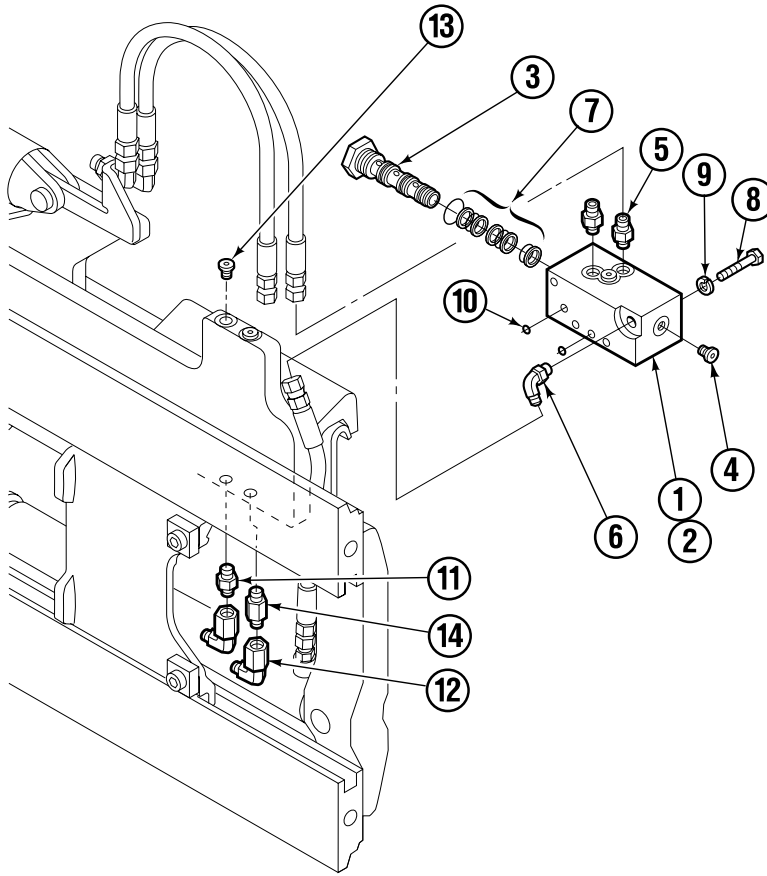

■ Carriage width.

◆ See Cylinder page for parts breakdown.

Reference: BC-101, S-5981, S-3990.

● Includes items 1 through 6.

□ Includes items 7 through 27.

Left Hand Cylinder

55F			
REF	QTY	PART NO.	DESCRIPTION
		583943	Cylinder Assembly – 37" ■
1	1	564168	Shell – 37" ■
2	1	564184	Rod – 37" ■
3	1	685664	Retainer
4	1	685665	Piston
5	1	564193	● Rod End
6	1	5718	● Nut
7	1	636850	● Rod Wiper
8	1	646540	● Rod Seal
9	1	2718	● O-Ring
10	1	615122	● Back-up Ring
11	1	2710	● O-Ring
12	1	663728	● Piston Seal
13	1	563462	Piston Nut
14	1	563916	Retaining Ring
15	1	3137	Snap Ring
		684827	Service Kit

■ Carriage width.

● Included in Service Kit 684827.

Reference: S-6140, S-6141.

Right Hand Cylinder

55F

REF	QTY	PART NO.	DESCRIPTION
		583951	Cylinder Assembly - 37" ■
1	1	564176	Shell - 37" ■
2	1	564184	Rod - 37" ■
3	1	685664	Retainer
4	1	685665	Piston
5	1	564193	● Rod End
6	1	5718	● Nut
7	1	636850	● Rod Wiper
8	1	646540	● Rod Seal
9	1	2718	● O-Ring
10	1	615122	● Back-up Ring
11	1	2710	● O-Ring
12	1	663728	● Piston Seal
13	1	563462	Piston Nut
14	1	563916	Retaining Ring
15	1	3137	Snap Ring
		684827	Service Kit

■ Carriage width.

● Included in Service Kit 684827.

Reference: S-6138, S-6139.

Flow Divider Group

FP0035.iii

55F			
REF	QTY	PART NO.	DESCRIPTION
		206921	Flow Divider Group
1	1	206919	Valve ■
2	1	206918	Valve Body
3	1	207301	Cartridge-Combiner
4	2	663694	Fitting, 3
5	2	617915	Fitting, 4-4
6	1	617917	Fitting, 4-4
7	1	679992	Service Kit
8	3	685105	Capscrew
9	3	678993	Lockwasher
10	2	207300	O-Ring
11	6	617915	Fitting, 4-4
12	2	617641	Fitting, 4-4
13	2	609234	Fitting, 4-4
14	1	617916	Fitting, 4-4