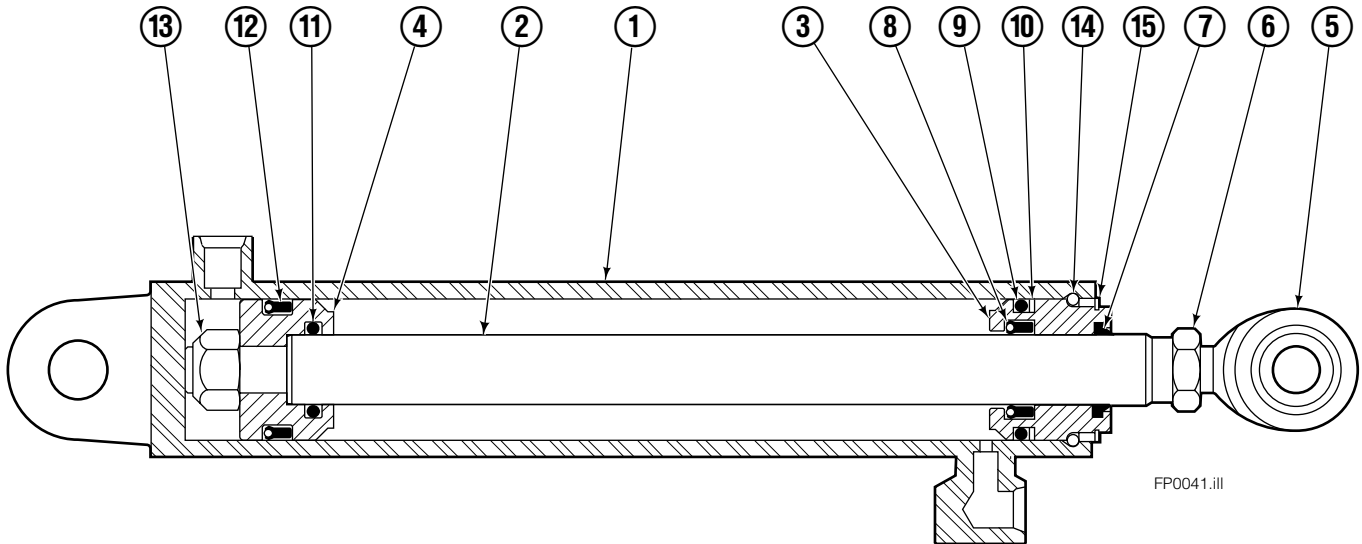

- Carriage width.
- Includes items 2 through 9.

Hydraulic/Fork Group

55F							
REF	QTY	PART NO.	DESCRIPTION	REF	QTY	PART NO.	DESCRIPTION
		207220	Hydraulic Group – 37 in. ■ ●	14	2	209737	Lockwasher, M6
		6104872	Fork Group □	15	8	767961	Capscrew, M8 x 16
1	1	583943	Cylinder Assembly, LH ◆	16	2	206925	Pin
2	1	583951	Cylinder Assembly, RH ◆	17	4	207552	Block
3	1	207563	Hose	18	2	206916	Grommet
4	1	207564	Hose	19		--	Clevis Pin
5	1	207565	Hose	20	2	207210	Hairpin Cotter
6	1	207566	Hose	21	1	768551	Capscrew, M10 x 10
7	2	207208	Fork Carrier	22	2	7403	Grease Fitting
8	2	206914	Lug	23	1	768753	Setscrew
9	4	206915	Bearing	24	1	207211	Jam Nut
10	4	203406	Capscrew, M12 x 16	25	1	200008	Cable Tie
11	4	678991	Lockwasher, M12	26		--	Fitting, 4-4
12	2	206923	Eyebolt	27	8	209738	Lockwasher, M8
13	2	763169	Capscrew, M6 x 20				

■ Carriage width.

◆ See Cylinder page for parts breakdown.

Reference: BC-101, S-5981, S-3990.

● Includes items 1 through 6.

□ Includes items 7 through 27.

Left Hand Cylinder

55F			
REF	QTY	PART NO.	DESCRIPTION
		583943	Cylinder Assembly – 37" ■
1	1	564168	Shell – 37" ■
2	1	564184	Rod – 37" ■
3	1	685664	Retainer
4	1	685665	Piston
5	1	564193	● Rod End
6	1	5718	● Nut
7	1	636850	● Rod Wiper
8	1	646540	● Rod Seal
9	1	2718	● O-Ring
10	1	615122	● Back-up Ring
11	1	2710	● O-Ring
12	1	663728	● Piston Seal
13	1	563462	Piston Nut
14	1	563916	Retaining Ring
15	1	3137	Snap Ring
		684827	Service Kit

■ Carriage width.

● Included in Service Kit 684827.

Reference: S-6140, S-6141.

Right Hand Cylinder

55F

REF	QTY	PART NO.	DESCRIPTION
		583951	Cylinder Assembly - 37" ■
1	1	564176	Shell - 37" ■
2	1	564184	Rod - 37" ■
3	1	685664	Retainer
4	1	685665	Piston
5	1	564193	● Rod End
6	1	5718	● Nut
7	1	636850	● Rod Wiper
8	1	646540	● Rod Seal
9	1	2718	● O-Ring
10	1	615122	● Back-up Ring
11	1	2710	● O-Ring
12	1	663728	● Piston Seal
13	1	563462	Piston Nut
14	1	563916	Retaining Ring
15	1	3137	Snap Ring
		684827	Service Kit