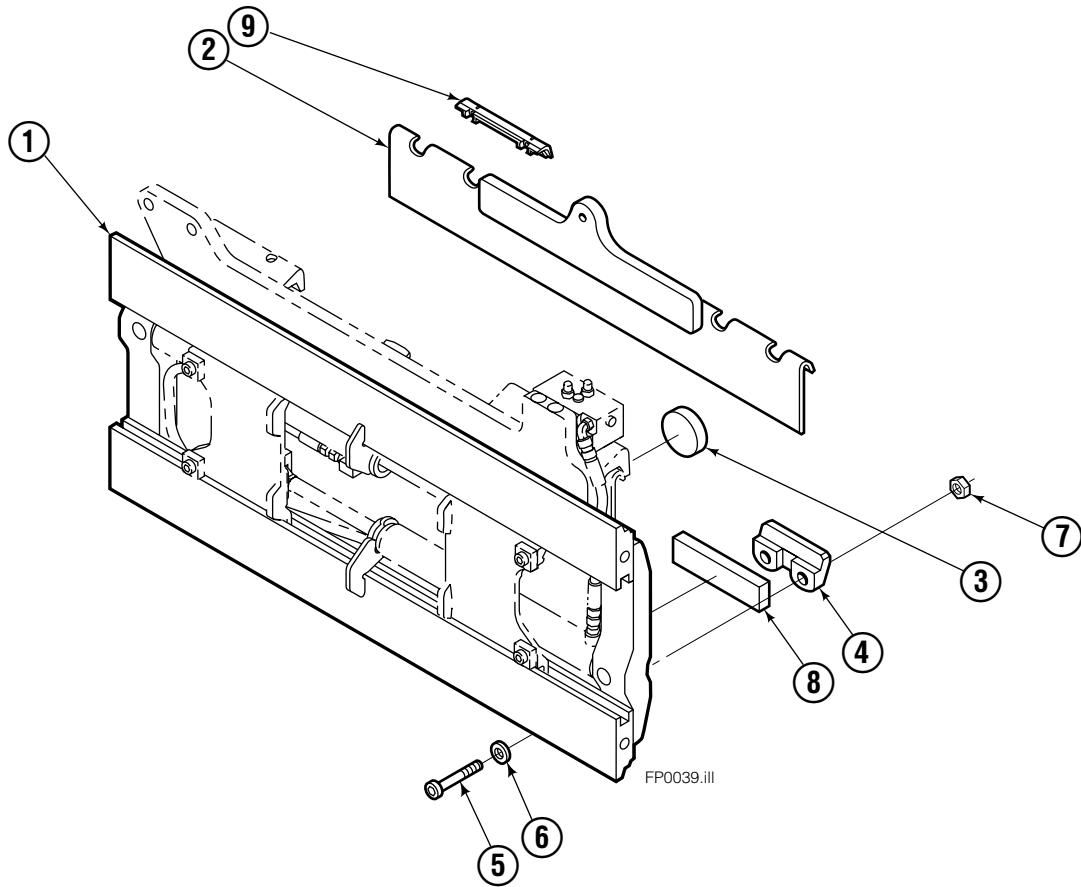

Safety Decals

Mounting Group Non-Sideshifting

Reference:
BC-101
SK-5981

55F							
REF	QTY	PART NO.	DESCRIPTION	REF	QTY	PART NO.	DESCRIPTION
	●	207334	Non-Sideshifting Mounting-37" ■	5	4	766154	Capscrew, M16x2,0x40-8.8
1	1	395315	Frame-37" ■	6	4	667225	Washer
2	1	207192	Anchor Bracket-37" ■	7	4	678990	Nut
3	1	206917	Center Bearing-49" only	8	2	207209	Lower Bearing
4	2	204186	Lower Hook	9	2	204187	Upper Bearing

- Carriage width.
- Includes items 2 through 9.

Hydraulic/Fork Group

55F							
REF	QTY	PART NO.	DESCRIPTION	REF	QTY	PART NO.	DESCRIPTION
		207220	Hydraulic Group – 37 in. ■ ●	14	2	209737	Lockwasher, M6
		6104872	Fork Group □	15	8	767961	Capscrew, M8 x 16
1	1	583943	Cylinder Assembly, LH ◆	16	2	206925	Pin
2	1	583951	Cylinder Assembly, RH ◆	17	4	207552	Block
3	1	207563	Hose	18	2	206916	Grommet
4	1	207564	Hose	19		--	Clevis Pin
5	1	207565	Hose	20	2	207210	Hairpin Cotter
6	1	207566	Hose	21	1	768551	Capscrew, M10 x 10
7	2	207208	Fork Carrier	22	2	7403	Grease Fitting
8	2	206914	Lug	23	1	768753	Setscrew
9	4	206915	Bearing	24	1	207211	Jam Nut
10	4	203406	Capscrew, M12 x 16	25	1	200008	Cable Tie
11	4	678991	Lockwasher, M12	26		--	Fitting, 4-4
12	2	206923	Eyebolt	27	8	209738	Lockwasher, M8
13	2	763169	Capscrew, M6 x 20				

■ Carriage width.

◆ See Cylinder page for parts breakdown.

Reference: BC-101, S-5981, S-3990.

● Includes items 1 through 6.

□ Includes items 7 through 27.

Left Hand Cylinder

55F			
REF	QTY	PART NO.	DESCRIPTION
		583943	Cylinder Assembly – 37" ■
1	1	564168	Shell – 37" ■
2	1	564184	Rod – 37" ■
3	1	685664	Retainer
4	1	685665	Piston
5	1	564193	● Rod End
6	1	5718	● Nut
7	1	636850	● Rod Wiper
8	1	646540	● Rod Seal
9	1	2718	● O-Ring
10	1	615122	● Back-up Ring
11	1	2710	● O-Ring
12	1	663728	● Piston Seal
13	1	563462	Piston Nut
14	1	563916	Retaining Ring
15	1	3137	Snap Ring
		684827	Service Kit