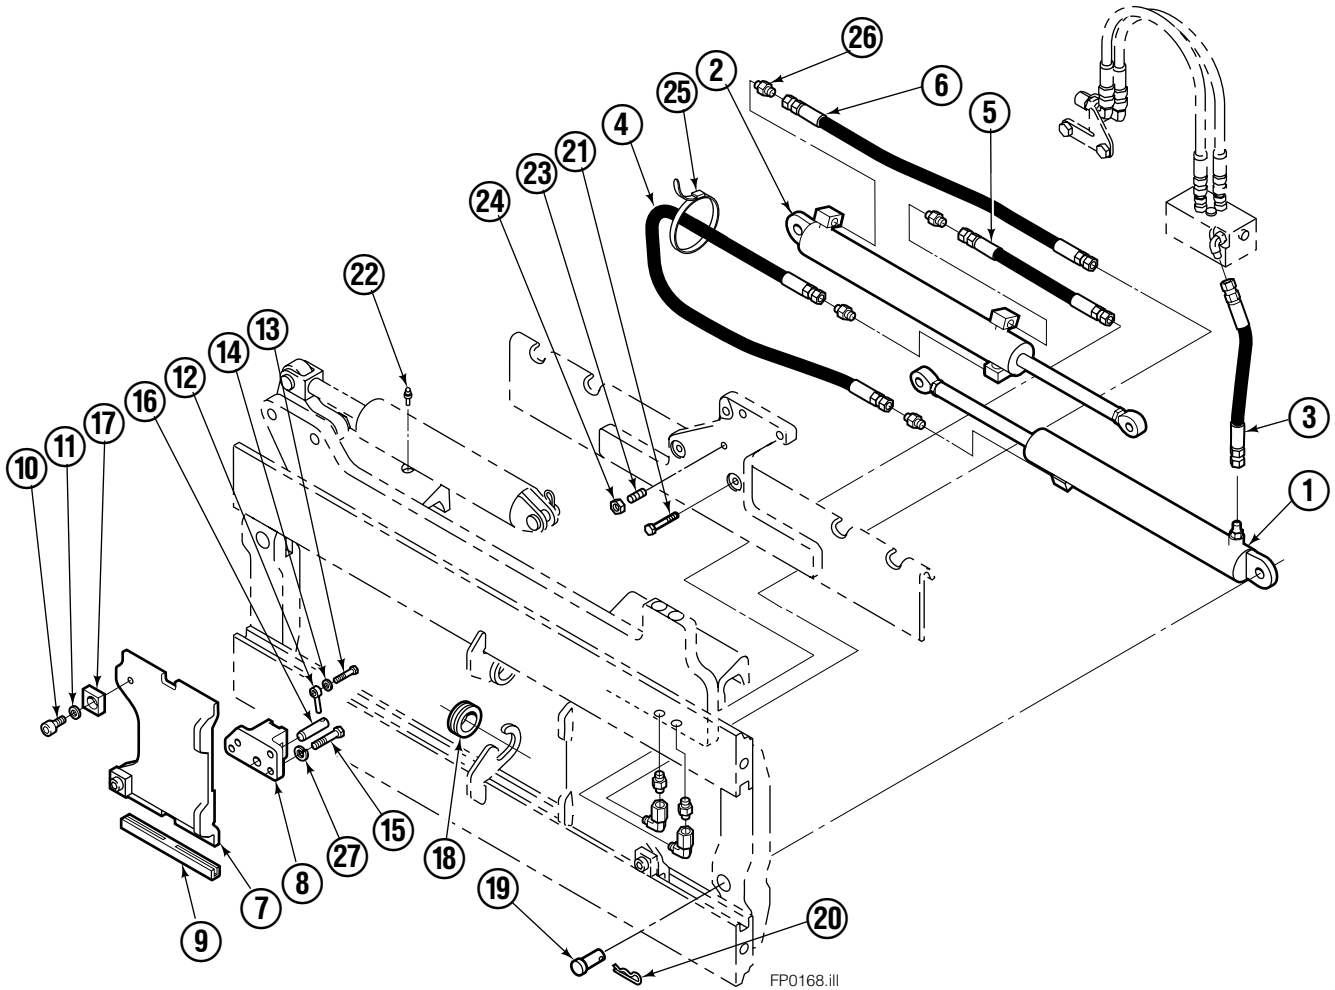

Safety Decals

Mounting Group Non-Sideshifting

Reference:
BC-101
SK-5981

55F							
REF	QTY	PART NO.	DESCRIPTION	REF	QTY	PART NO.	DESCRIPTION
	●	207334	Non-Sideshifting Mounting-37" ■	5	4	766154	Capscrew, M16x2,0x40-8.8
1	1	395315	Frame-37" ■	6	4	667225	Washer
2	1	207192	Anchor Bracket-37" ■	7	4	678990	Nut
3	1	206917	Center Bearing-49" only	8	2	207209	Lower Bearing
4	2	204186	Lower Hook	9	2	204187	Upper Bearing

- Carriage width.
- Includes items 2 through 9.

Hydraulic/Fork Group

55F							
REF	QTY	PART NO.	DESCRIPTION	REF	QTY	PART NO.	DESCRIPTION
		207220	Hydraulic Group – 37 in. ■ ●	14	2	209737	Lockwasher, M6
		6104872	Fork Group □	15	8	767961	Capscrew, M8 x 16
1	1	583943	Cylinder Assembly, LH ◆	16	2	206925	Pin
2	1	583951	Cylinder Assembly, RH ◆	17	4	207552	Block
3	1	207563	Hose	18	2	206916	Grommet
4	1	207564	Hose	19		--	Clevis Pin
5	1	207565	Hose	20	2	207210	Hairpin Cotter
6	1	207566	Hose	21	1	768551	Capscrew, M10 x 10
7	2	207208	Fork Carrier	22	2	7403	Grease Fitting
8	2	206914	Lug	23	1	768753	Setscrew
9	4	206915	Bearing	24	1	207211	Jam Nut
10	4	203406	Capscrew, M12 x 16	25	1	200008	Cable Tie
11	4	678991	Lockwasher, M12	26		--	Fitting, 4-4
12	2	206923	Eyebolt	27	8	209738	Lockwasher, M8
13	2	763169	Capscrew, M6 x 20				

■ Carriage width.

◆ See Cylinder page for parts breakdown.

Reference: BC-101, S-5981, S-3990.

● Includes items 1 through 6.

□ Includes items 7 through 27.

Left Hand Cylinder

55F			
REF	QTY	PART NO.	DESCRIPTION
		583943	Cylinder Assembly – 37" ■
1	1	564168	Shell – 37" ■
2	1	564184	Rod – 37" ■
3	1	685664	Retainer
4	1	685665	Piston
5	1	564193	● Rod End
6	1	5718	● Nut
7	1	636850	● Rod Wiper
8	1	646540	● Rod Seal
9	1	2718	● O-Ring
10	1	615122	● Back-up Ring
11	1	2710	● O-Ring
12	1	663728	● Piston Seal
13	1	563462	Piston Nut
14	1	563916	Retaining Ring
15	1	3137	Snap Ring
		684827	Service Kit