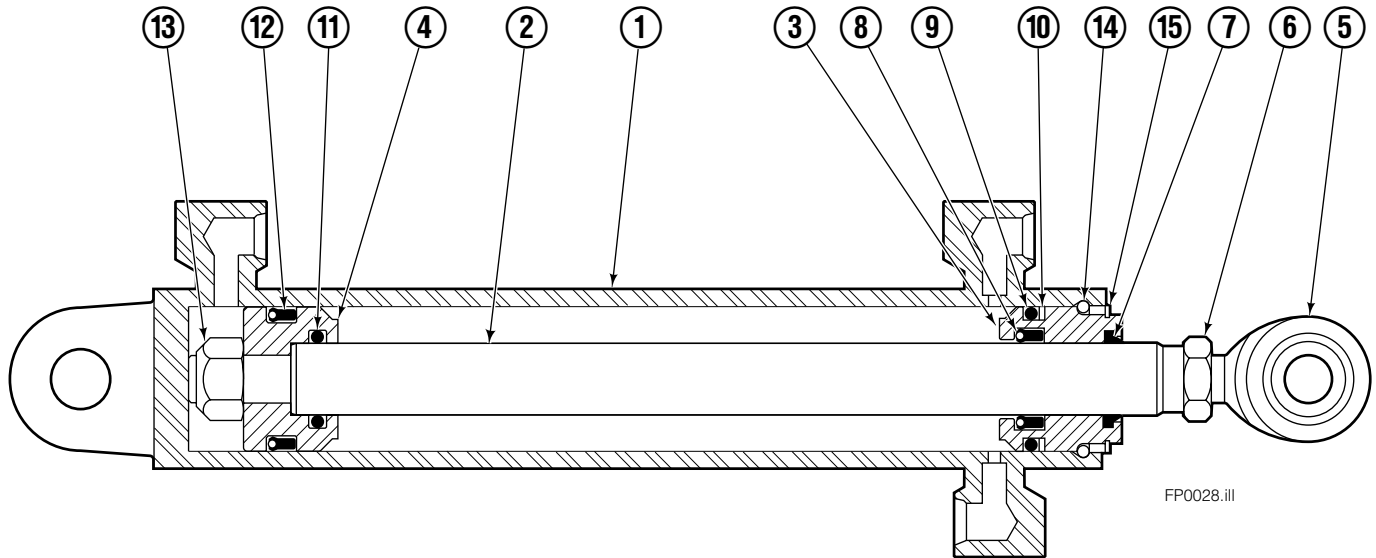

- Carriage width.
- Includes items 2 through 9.

Hydraulic/Fork Group

55F							
REF	QTY	PART NO.	DESCRIPTION	REF	QTY	PART NO.	DESCRIPTION
		207220	Hydraulic Group – 37 in. ■ ●	14	2	209737	Lockwasher, M6
		6104872	Fork Group □	15	8	767961	Capscrew, M8 x 16
1	1	583943	Cylinder Assembly, LH ◆	16	2	206925	Pin
2	1	583951	Cylinder Assembly, RH ◆	17	4	207552	Block
3	1	207563	Hose	18	2	206916	Grommet
4	1	207564	Hose	19		--	Clevis Pin
5	1	207565	Hose	20	2	207210	Hairpin Cotter
6	1	207566	Hose	21	1	768551	Capscrew, M10 x 10
7	2	207208	Fork Carrier	22	2	7403	Grease Fitting
8	2	206914	Lug	23	1	768753	Setscrew
9	4	206915	Bearing	24	1	207211	Jam Nut
10	4	203406	Capscrew, M12 x 16	25	1	200008	Cable Tie
11	4	678991	Lockwasher, M12	26		--	Fitting, 4-4
12	2	206923	Eyebolt	27	8	209738	Lockwasher, M8
13	2	763169	Capscrew, M6 x 20				

■ Carriage width.

◆ See Cylinder page for parts breakdown.

Reference: BC-101, S-5981, S-3990.

● Includes items 1 through 6.

□ Includes items 7 through 27.

Left Hand Cylinder

55F			
REF	QTY	PART NO.	DESCRIPTION
		583943	Cylinder Assembly – 37" ■
1	1	564168	Shell – 37" ■
2	1	564184	Rod – 37" ■
3	1	685664	Retainer
4	1	685665	Piston
5	1	564193	● Rod End
6	1	5718	● Nut
7	1	636850	● Rod Wiper
8	1	646540	● Rod Seal
9	1	2718	● O-Ring
10	1	615122	● Back-up Ring
11	1	2710	● O-Ring
12	1	663728	● Piston Seal
13	1	563462	Piston Nut
14	1	563916	Retaining Ring
15	1	3137	Snap Ring
		684827	Service Kit

■ Carriage width.

● Included in Service Kit 684827.

Reference: S-6140, S-6141.

Right Hand Cylinder

55F

REF	QTY	PART NO.	DESCRIPTION
		583951	Cylinder Assembly - 37" ■
1	1	564176	Shell - 37" ■
2	1	564184	Rod - 37" ■
3	1	685664	Retainer
4	1	685665	Piston
5	1	564193	● Rod End
6	1	5718	● Nut
7	1	636850	● Rod Wiper
8	1	646540	● Rod Seal
9	1	2718	● O-Ring
10	1	615122	● Back-up Ring
11	1	2710	● O-Ring
12	1	663728	● Piston Seal
13	1	563462	Piston Nut
14	1	563916	Retaining Ring
15	1	3137	Snap Ring
		684827	Service Kit