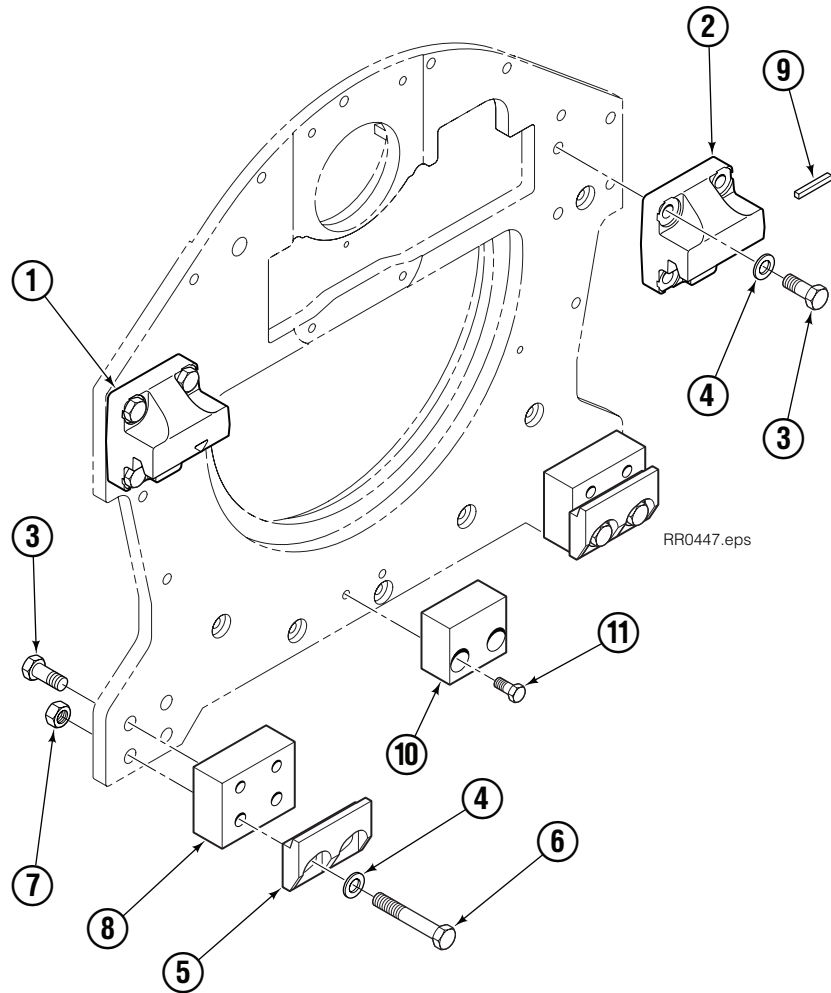

Fork Bar Group

RR0444.eps

45G			
REF	QTY	PART NO.	DESCRIPTION
		6055351	Fork Bar Group
1	1	6055353	Upper Bar
2	1	6055352	Lower Bar
3	14	769574	Capscrew, M16 x 35
4	14	678992	Lockwasher, M16
5	2	6052240	Keeper
6	4	680084	Capscrew, M12 x 25
7	4	683822	Lockwasher, M12

Fork Group

45G			
REF	QTY	PART NO.	DESCRIPTION
		6055342	Fork Assembly
1	1	6055338	Fork
2	1	7000209	Knob ◆
3	1	7000194	Pin ◆
4	1	7000210	Coiled Spring Pin ◆
5	1	700196	Spring ◆

◆ Included in Pin Kit 7000031.

Reference: S-22588.

Bolt-On Mounting Group

Class II, 0°			
REF	QTY	PART NO.	DESCRIPTION
		6051543	Mounting Group
1	1	670523	Upper Hook – LH
2	1	670524	Upper Hook – RH
3	12	766154	Capscrew, M16 x 40
4	12	217637	Washer, M16
5	2	675968	Lower Hook
6	4	765612	Capscrew, M16 x 100
7	4	781534	Nut, M16
8	2	781400	Spacer
9	1	669344	Stop Block Kit
10	1	680683	Center Spacer
11	2	767810	Capscrew, M12 x 25