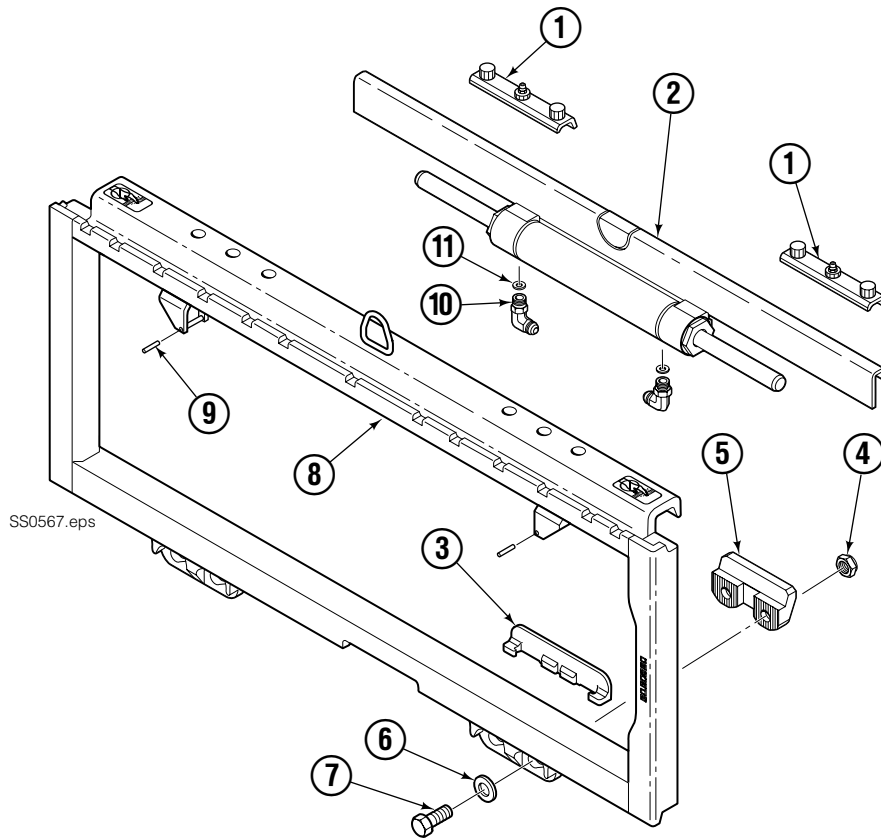

PARTS

Product Identification – This Section shows replacement parts for F-Series Sideshifters. The product model number and serial number are stamped on the back surface of the LH vertical bar (driver's view), and must be provided when ordering replacement parts. The cylinder/anchor bracket assembly part number is stamped on the front surface RH end of the anchor bracket (driver's view).

WARNING: For the safety of yourself and others, DO NOT install the parts shown in this Manual unless you have thoroughly reviewed the appropriate Service Manual.

Sideshift Group

55F							
REF	QTY	PART NO.	DESCRIPTION	REF	QTY	PART NO.	DESCRIPTION
1	2	228782	Upper Bearing	7	4	639121	◆ Capscrew, 5/8NC x 1.50 (or)
2	1	6026211	Cylinder ▲	7	4	752903	◆ Capscrew, M16 x 45
3	2	6000719	Lower Bearing	8	1	6042879	Frame ●
4	4	553857	◆ Nut, 5/8NC (or)	9	2	7890	Roll Pin
4	4	781534	◆ Nut, M16	10	2	662103	■ Plug
5	2	204186	◆ Lower Hook	11	2	205369	Restrictor Washer
6	4	667225	◆ Washer				