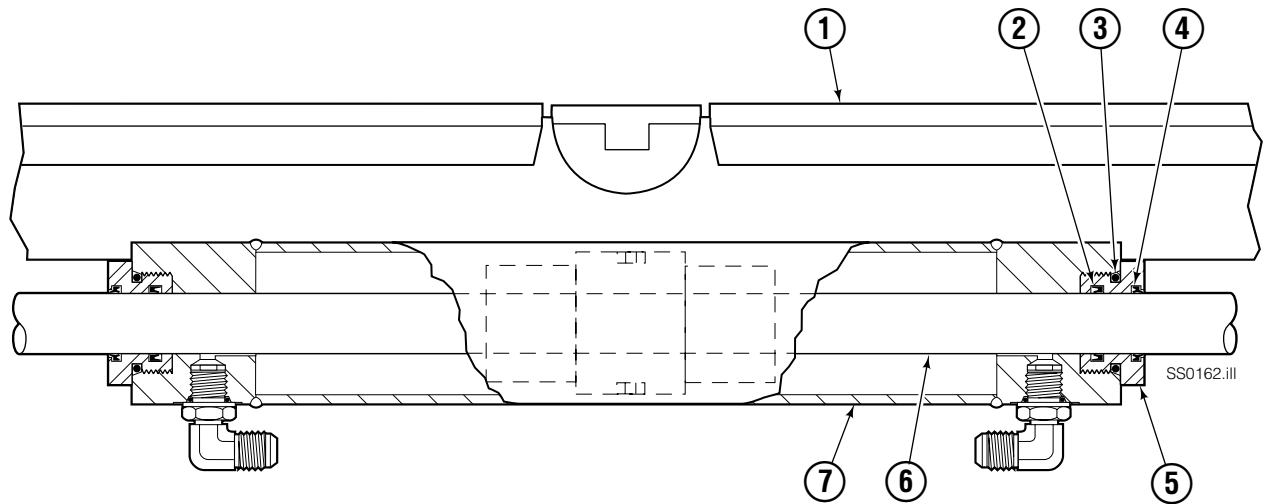

Cylinder

55F			
REF	QTY	PART NO.	DESCRIPTION
1	1	6026211	Cylinder Assembly
2	2	562132	● Rod Seal
3	2	415866	● O-Ring, 70 Duro
4	2	562131	● Rod Wiper Seal
5	2	218324	Retainer/Seal Carrier
6	-	■	Rod/Piston Assembly
7	-	■	Cylinder Shell
		219868	Rod Seal Service Kit

● Included in Service Kit 219868.

■ Not serviceable, order new Cylinder Assembly.

Reference: S-21008, S-21007.