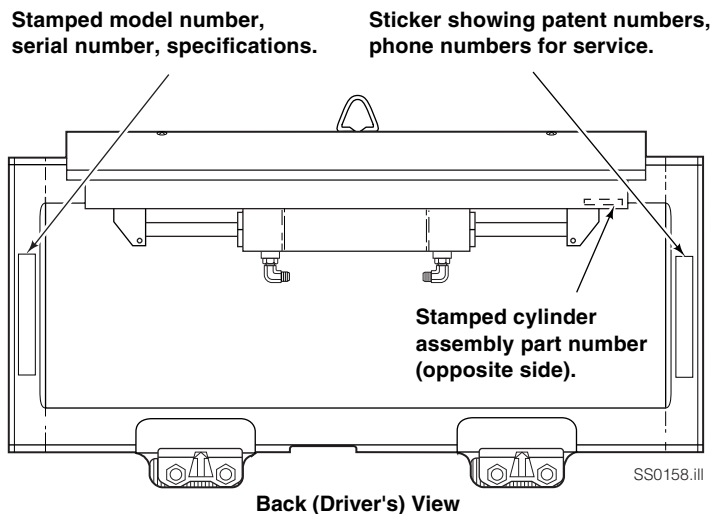

INSPECTION & MAINTENANCE

WARNING: After completing any service procedure, always test the sideshifter through five complete cycles. First test with no load, then test with a load to make sure the attachment operates correctly before returning it to the job.

Daily

Check items shown each day. Report problems to your supervisor. See Service Manual for maintenance and repair procedures.

100-Hour

Every time the lift truck is serviced or every 100 hours of truck operation, whichever comes first, complete the following maintenance procedures:

- Check for loose or missing bolts, worn or damaged hoses, hydraulic leaks, and damaged or missing fork stops.
- Inspect clearance between sideshifter lower hooks and truck lower carriage bar (Refer to Step 4, Installation). Tighten lower hook capscrews to 120 ft.-lbs (165 Nm).

500-Hour

After each 500 hours of truck operation, in addition to the 100-hour maintenance, perform the following procedures:

- Tighten backrest capscrews (Cascade) to 145 ft.-lbs. (195 Nm).
- Apply general-purpose lithium-based chassis grease to Sideshifter upper and lower bearings.

1000-Hour

After each 1000 hours of truck operation, in addition to the 100 and 500-hour maintenance, perform the following procedures:

- Inspect upper and lower bearings for wear. If any bearing is worn to less than 3/32 in. (2.5 mm) thickness, replace the entire bearing set. See Service Manual for replacement procedure.
- Inspect forks for wear (Use Cascade fork bar wear gauge 209560 and fork wear calipers 686093).

PARTS