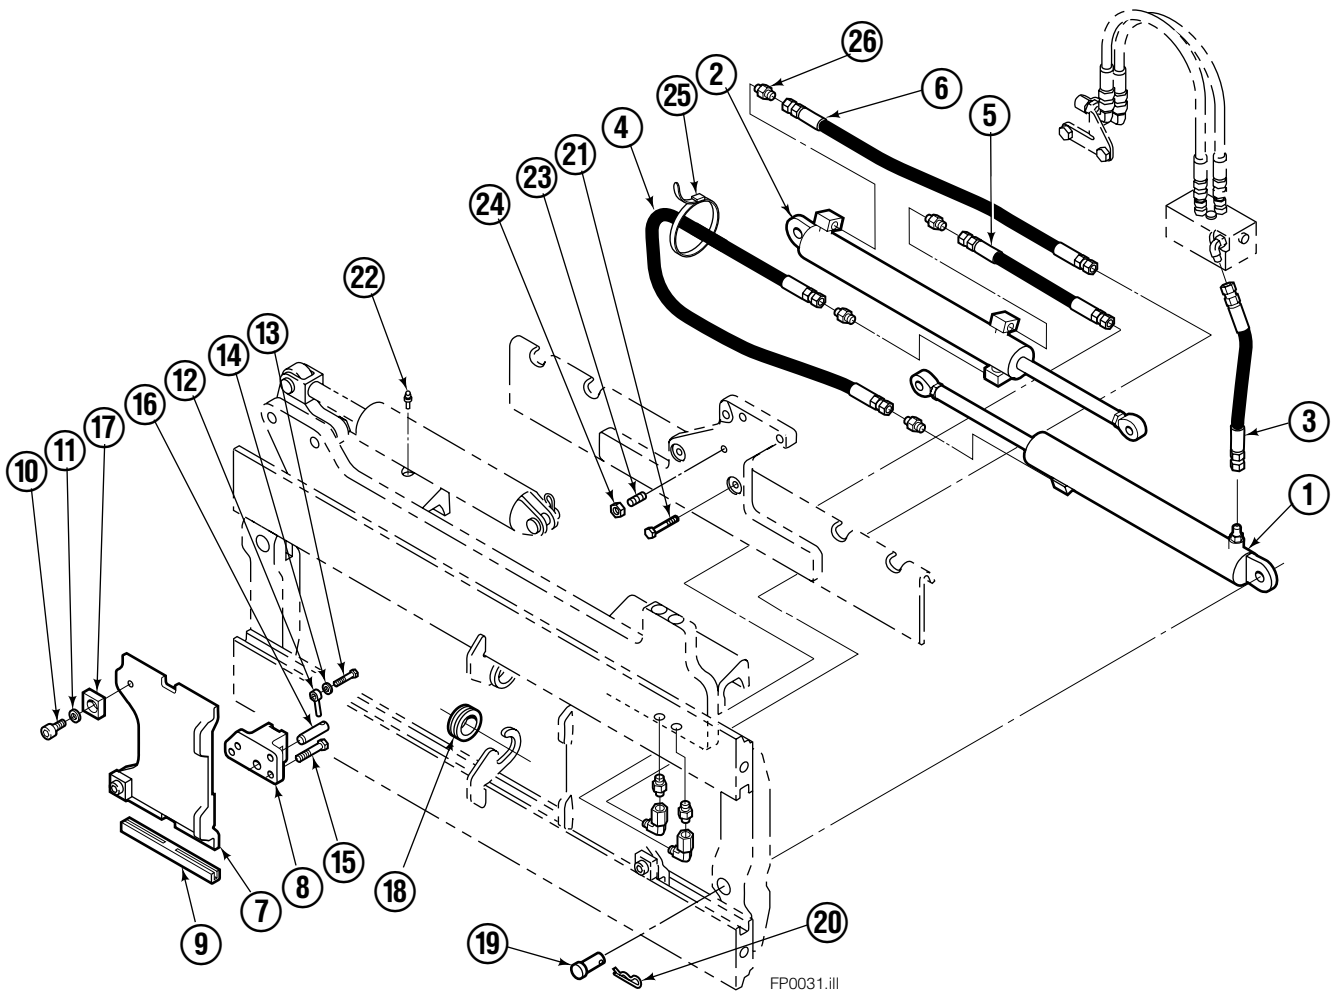

- Frame width.
- Includes items 2 through 17.

- ◆ See page 2 for parts breakdown.
Reference: BC-101, SK-5981, S-3988.

Sideshift Cylinder

FP0029.ill

55F			
REF	QTY	PART NO.	DESCRIPTION
		675548	Cylinder Assembly
1	1	553857	Nut
2	1	662452	■ Seal
3	1	553501	Piston
4	1	636851	■ Wiper
5	1	638247	■ Back-up Ring
6	1	675550	Washer (orifice .085)
7	1	675549	Shell
8	1	553499	Rod
9	1	2785	■ O-Ring
10	1	615128	■ Back-up Ring
11	1	553500	Retainer
12	1	553856	Retaining Ring
13	1	7202	Snap Ring
14	1	641835	■ Seal
		553861	Service Kit

■ Included in Service Kit 553861.

Hydraulic/Fork Group

55F							
REF	QTY	PART NO.	DESCRIPTION	REF	QTY	PART NO.	DESCRIPTION
		207220 ●	Hydraulic Group – 37 in. ■	7	2	207208	Fork Carrier
		207221 ●	Hydraulic Group – 41 in. ■	8	2	206914	Lug
		207222 ●	Hydraulic Group – 49 in. ■	9	4	206915	Bearing
		206912 □	Fork Group	10	4	206922	Capscrew, M12x16
1	1	583943 ◆	Cylinder Assembly, LH – 37 in. ■	11	4	678991	Lockwasher, M12
	1	583944 ◆	Cylinder Assembly, LH – 41 in. ■	12	2	206923	Eyebolt
	1	583945 ◆	Cylinder Assembly, LH – 49 in. ■	13	2	763169	Capscrew, M6x20
2	1	583951 ▼	Cylinder Assembly, RH – 37 in. ■	14	2	680217	Lockwasher, M6
	1	583952 ▼	Cylinder Assembly, RH – 41 in. ■	15	8	206924	Capscrew, M8x16
	1	583953 ▼	Cylinder Assembly, RH – 49 in. ■	16	2	206925	Pin
3	1	207563	Hose – 37 in. ■	17	4	207552	Block
	1	207567	Hose – 41 in. ■	18	2	206916	Grommet
	1	207298	Hose – 49 in. ■	19	2	206926	Clevis Pin
4	1	207564	Hose – 37 in. ■	20	2	207210	Hairpin Cotter
	1	207568	Hose – 41 in. ■	21	2	768551	Capscrew, M10x10
	1	207570	Hose – 49 in. ■	22	2	7403	Grease Fitting
5	1	207565	Hose	23	1	768753	Setscrew
	1	207566	Hose – 37 in. ■	24	1	207211	Jam Nut
6	1	207569	Hose – 41 in. ■	25	1	200008	Cable Tie
	1	207571	Hose – 49 in. ■	26	6	617915	Fitting, 4-4