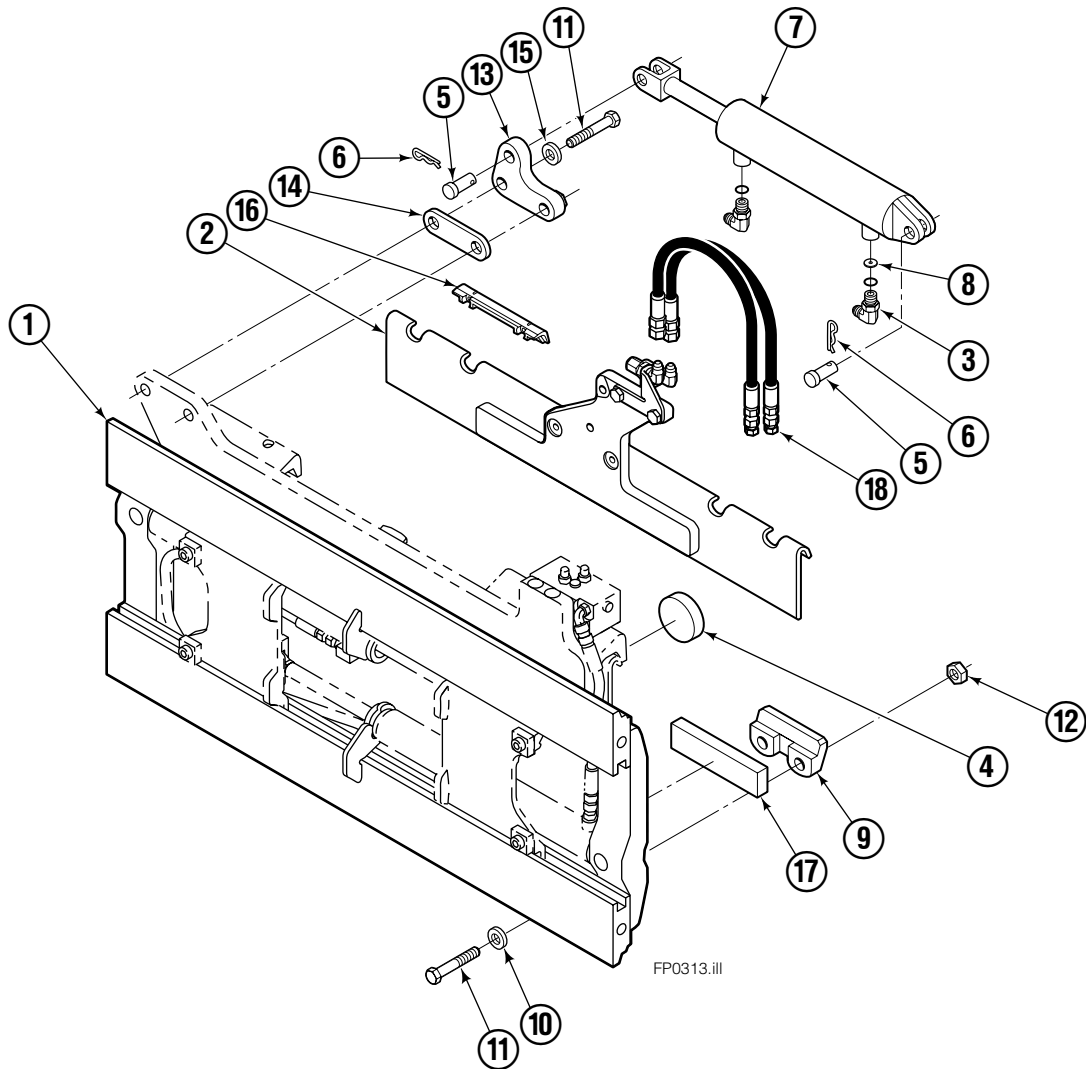

Safety Decals

GA0002pct

Part No. 665595
(5) Places

FP0033.ill

Mounting Group Sideshifting

55F							
REF	QTY	PART NO.	DESCRIPTION	REF	QTY	PART NO.	DESCRIPTION
		207326 ●	Sideshifting Mounting – 37 in. ■	7	1	675548	Cylinder Assembly ◆
		207327 ●	Sideshifting Mounting – 41 in. ■	8	1	675550	Washer (orifice .085)
		207328 ●	Sideshifting Mounting – 49 in. ■	9	2	204186	Lower Hook
1	1	395315	Frame – 37 in. ■	10	4	667225	Washer, .625
	1	395316	Frame – 41 in. ■	11	6	766154	Capscrew, M16x40-8.8
	1	395317	Frame – 49 in. ■	12	4	678990	Nut, M16
2	1	207184	Anchor Bracket – 37 in. ■	13	1	206909	Lug
	1	207185	Anchor Bracket – 41 in. ■	14	1	206910	Spacer
	1	207186	Anchor Bracket – 49 in. ■	15	2	684355	Lockwasher, M16
3	2	601676	Fitting, 6-6	16	2	204187	Upper Bearing
4	1	206917	Center Bearing – 49 in. only	17	2	207209	Lower Bearing
5	2	678525	Clevis Pin	18	2	207578	Hose, 20 in.
6	2	672726	Hairpin Cotter				

- Frame width.
- Includes items 2 through 17.

- ◆ See page 2 for parts breakdown.
Reference: BC-101, SK-5981, S-3988.

Sideshift Cylinder

FP0029.ill

55F			
REF	QTY	PART NO.	DESCRIPTION
		675548	Cylinder Assembly
1	1	553857	Nut
2	1	662452	■ Seal
3	1	553501	Piston
4	1	636851	■ Wiper
5	1	638247	■ Back-up Ring
6	1	675550	Washer (orifice .085)
7	1	675549	Shell
8	1	553499	Rod
9	1	2785	■ O-Ring
10	1	615128	■ Back-up Ring
11	1	553500	Retainer
12	1	553856	Retaining Ring
13	1	7202	Snap Ring
14	1	641835	■ Seal
		553861	Service Kit