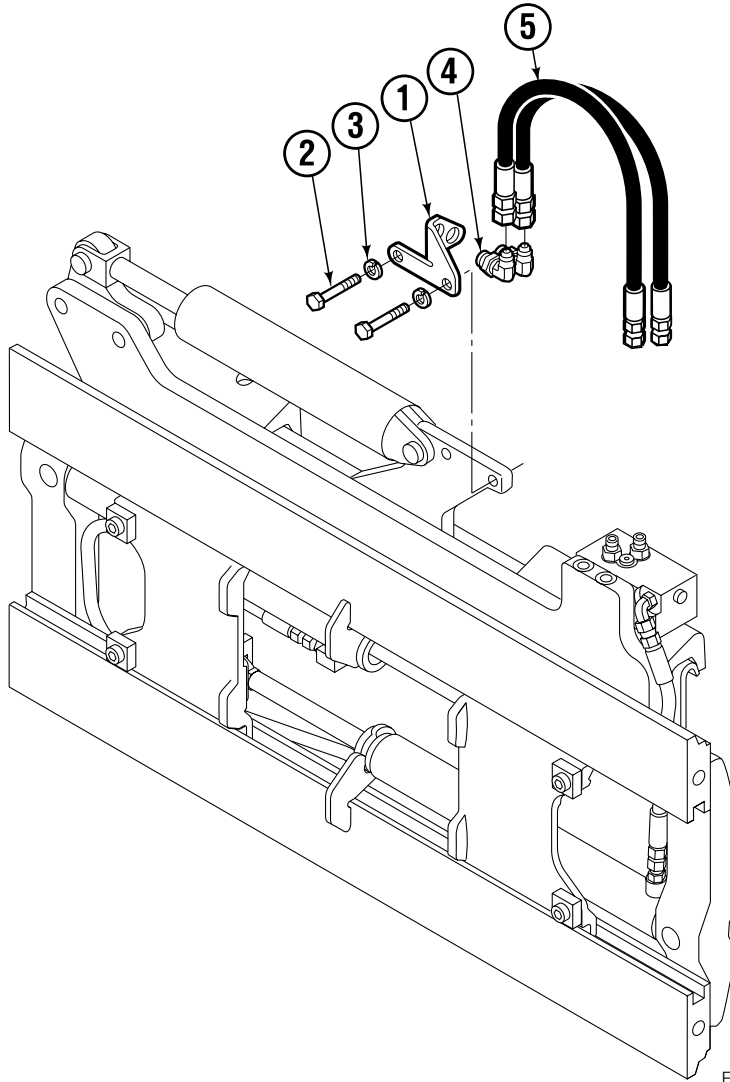

Sideshifting Installation Group

FP0036.ill

55F			
REF	QTY	PART NO.	DESCRIPTION
		207342	Installation Group
1	1	207314	Bracket
2	2	762899	Capscrew, M10X20-8.8
3	2	681238	Lockwasher
4	2	2454	Fitting, 8-8
5	2	207578	Hose