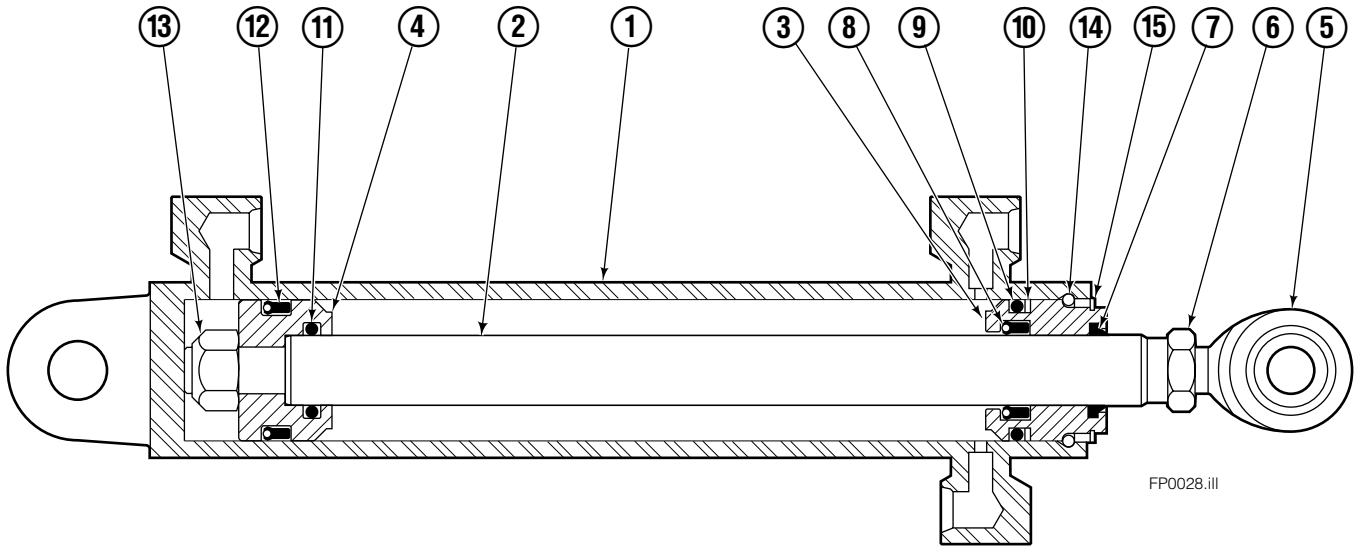

■ Frame width.

◆ See page 4 for parts breakdown.

▼ See page 5 for parts breakdown.

● Includes items 1 through 6.

□ Includes items 7 through 26.

Reference: BC-101, SK-5981.

Left Hand Cylinder

55F			
REF	QTY	PART NO.	DESCRIPTION
		583943	Cylinder Assembly – 37 in. ■
		583944	Cylinder Assembly – 41 in. ■
		583945	Cylinder Assembly – 49 in. ■
1	1	564168	Shell – 37 in. ■
	1	564169	Shell – 41 in. ■
	1	564170	Shell – 49 in. ■
2	1	564184	Rod – 37 in. ■
	1	564185	Rod – 41 in. ■
	1	564186	Rod – 49 in. ■
3	1	684644	Retainer
4	1	685665	Piston
5	1	564193	Rod End
6	1	5718	Nut
7	1	636850	● Rod Wiper
8	1	646540	● Rod Seal
9	1	2718	● O-Ring
10	1	615122	● Back-up Ring
11	1	2710	● O-Ring
12	1	633728	● Piston Seal
13	1	563462	Piston Nut
14	1	563916	Retaining Ring
15	1	3137	Snap Ring
		684827	Service Kit

■ Frame width.
 ● Included in Service Kit 684827.
 Reference: S-6140, S-6141.

Right Hand Cylinder

55F			
REF	QTY	PART NO.	DESCRIPTION
		583951	Cylinder Assembly – 37 in. ■
		583952	Cylinder Assembly – 41 in. ■
		583953	Cylinder Assembly – 49 in. ■
1	1	564176	Shell – 37 in. ■
	1	564177	Shell – 41 in. ■
	1	564178	Shell – 49 in. ■
2	1	564184	Rod – 37 in. ■
	1	564185	Rod – 41 in. ■
	1	564186	Rod – 49 in. ■
3	1	684644	Retainer
4	1	685665	Piston
5	1	564193	Rod End
6	1	5718	Nut
7	1	636850	● Rod Wiper
8	1	646540	● Rod Seal
9	1	2718	● O-Ring
10	1	615122	● Back-up Ring
11	1	2710	● O-Ring
12	1	633728	● Piston Seal
13	1	563462	Piston Nut
14	1	563916	Retaining Ring
15	1	3137	Snap Ring
		684827	Service Kit