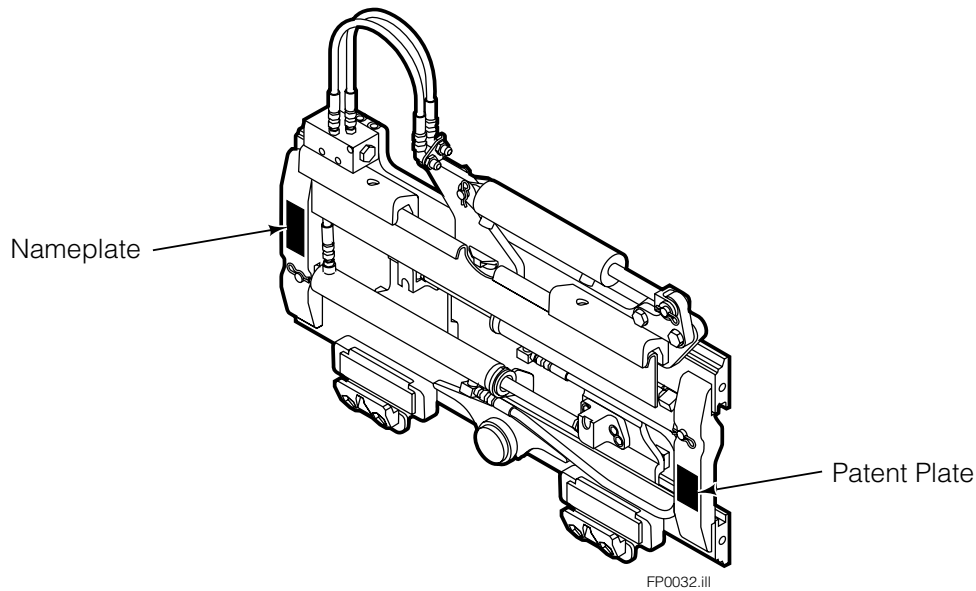

cascade[®]

Cascade is a Registered Trademark of Cascade Corporation

About This Manual

Introduction

This manual shows the parts breakdown for specific 55F Fork Positioner model numbers. To find the correct pages for your attachment, locate the nameplate attached to the back of the frame on the left side. If the nameplate is missing all necessary information is stamped into the frame at the same location. Locate your model number on the following pages. To the right of the model number you will find the page numbers that apply to your attachment.