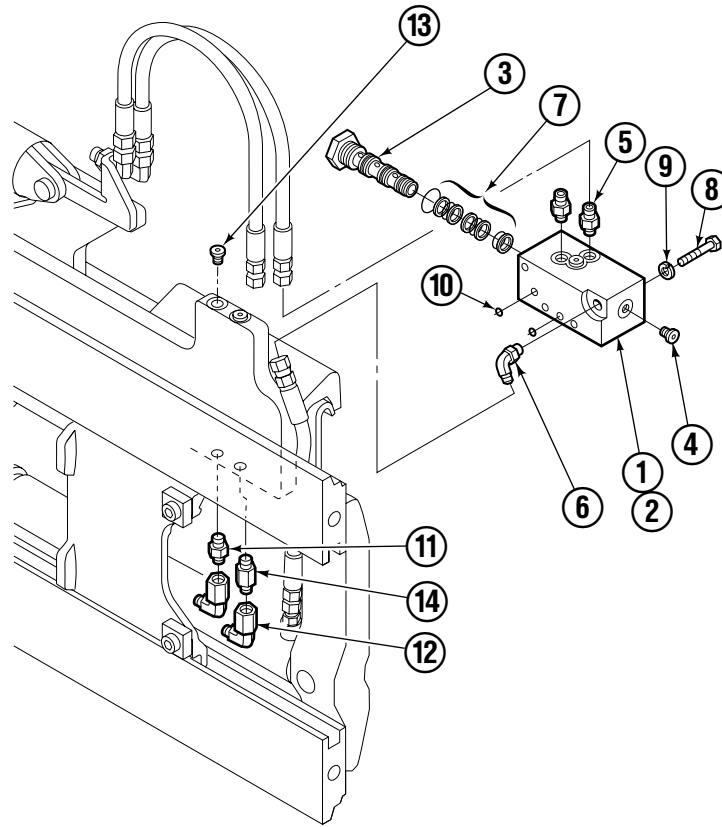

Flow Divider Group

FP0035.iii

55F			
REF	QTY	PART NO.	DESCRIPTION
		206921	Flow Divider Group
1	1	206919	Valve ■
2	1	206918	Valve Body
3	1	207301	Cartridge-Combiner
4	2	663694	Fitting, 3
5	2	617915	Fitting, 4-4
6	1	617917	Fitting, 4-4
7	1	679992	Service Kit
8	3	685105	Capscrew, M6x65
9	3	678993	Lockwasher, M6
10	2	207300	O-Ring
11	6	617915	Fitting, 4-4
12	2	617641	Fitting, 4-4
13	2	609234	Fitting, 4
14	1	617916	Fitting, 4-4

■ Includes items 1 through 7.