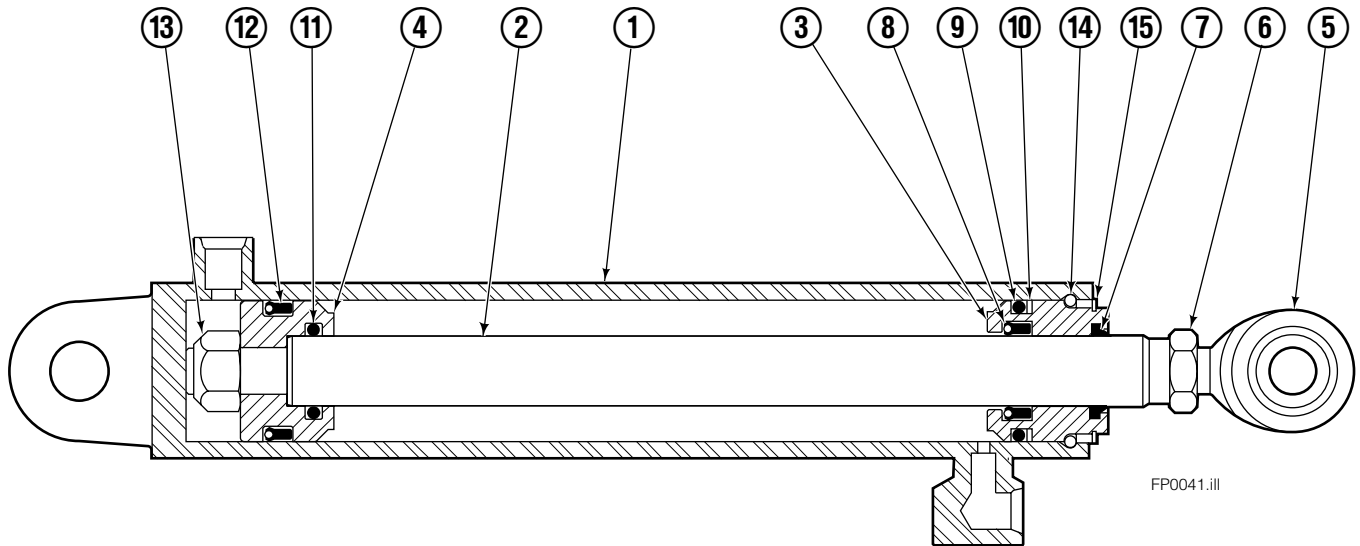

■ Frame width.

◆ See page 4 for parts breakdown.

▼ See page 5 for parts breakdown.

● Includes items 1 through 6.

□ Includes items 7 through 26.

Reference: BC-101, SK-5981.

Left Hand Cylinder

55F			
REF	QTY	PART NO.	DESCRIPTION
		583943	Cylinder Assembly – 37 in. ■
		583944	Cylinder Assembly – 41 in. ■
		583945	Cylinder Assembly – 49 in. ■
1	1	564168	Shell – 37 in. ■
	1	564169	Shell – 41 in. ■
	1	564170	Shell – 49 in. ■
2	1	564184	Rod – 37 in. ■
	1	564185	Rod – 41 in. ■
	1	564186	Rod – 49 in. ■
3	1	684644	Retainer
4	1	685665	Piston
5	1	564193	Rod End
6	1	5718	Nut
7	1	636850	● Rod Wiper
8	1	646540	● Rod Seal
9	1	2718	● O-Ring
10	1	615122	● Back-up Ring
11	1	2710	● O-Ring
12	1	633728	● Piston Seal
13	1	563462	Piston Nut
14	1	563916	Retaining Ring
15	1	3137	Snap Ring
		684827	Service Kit

■ Frame width.
 ● Included in Service Kit 684827.
 Reference: S-6140, S-6141.

Right Hand Cylinder

55F			
REF	QTY	PART NO.	DESCRIPTION
		583951	Cylinder Assembly – 37 in. ■
		583952	Cylinder Assembly – 41 in. ■
		583953	Cylinder Assembly – 49 in. ■
1	1	564176	Shell – 37 in. ■
	1	564177	Shell – 41 in. ■
	1	564178	Shell – 49 in. ■
2	1	564184	Rod – 37 in. ■
	1	564185	Rod – 41 in. ■
	1	564186	Rod – 49 in. ■
3	1	684644	Retainer
4	1	685665	Piston
5	1	564193	Rod End
6	1	5718	Nut
7	1	636850	● Rod Wiper
8	1	646540	● Rod Seal
9	1	2718	● O-Ring
10	1	615122	● Back-up Ring
11	1	2710	● O-Ring
12	1	633728	● Piston Seal
13	1	563462	Piston Nut
14	1	563916	Retaining Ring
15	1	3137	Snap Ring
		684827	Service Kit