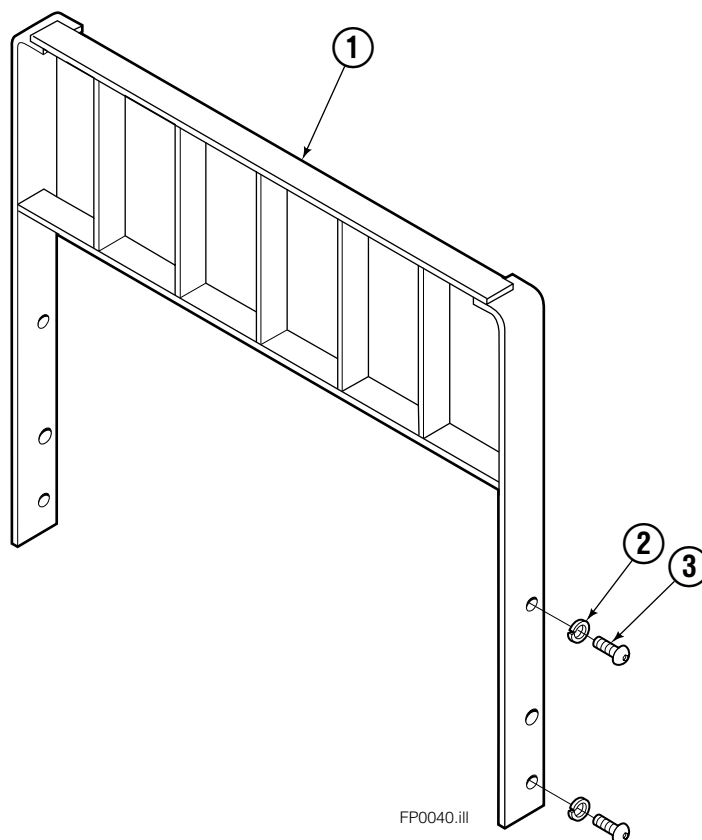

Backrests

55F			
REF	QTY	PART NO.	DESCRIPTION
1	1	207127	Backrest – 37x36 in. ■
	1	207128	Backrest – 37x48 in. ■
	1	207129	Backrest – 37x60 in. ■
	1	207130	Backrest – 41x36 in. ■
	1	207131	Backrest – 41x48 in. ■
	1	207132	Backrest – 41x60 in. ■
	1	207133	Backrest – 49x36 in. ■
	1	207134	Backrest – 49x48 in. ■
	1	207135	Backrest – 49x60 in. ■
2	4	684586	Lockwasher, M16
3	4	200173	Capscrew, M16x35

■ Width by Height.