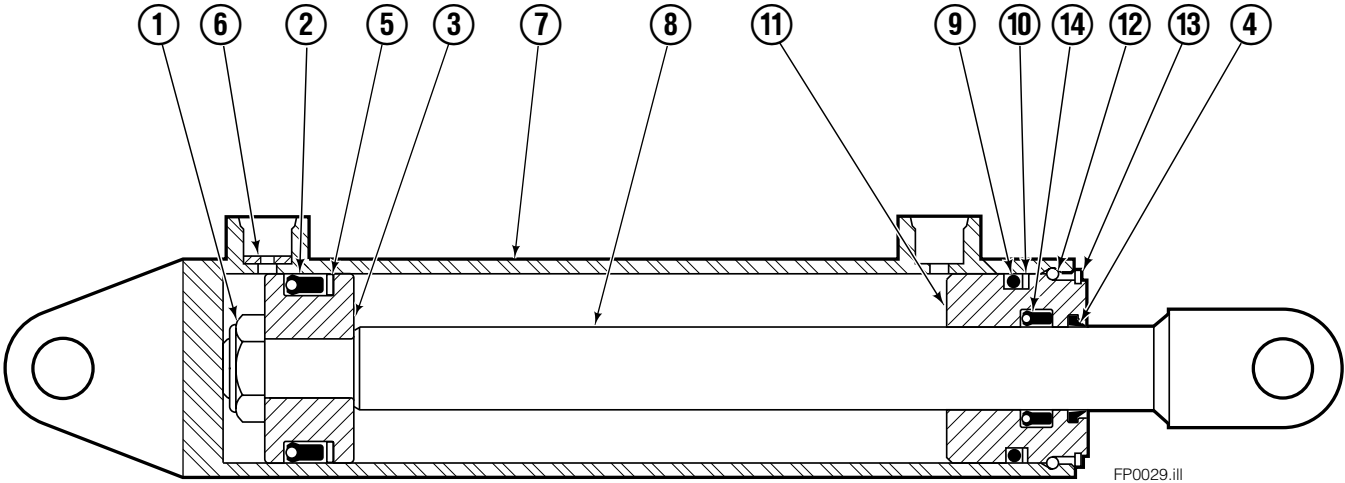

Safety Decals

GA0002pct

Part No. 665595
(5) Places

FP0033.ill

Mounting Group Sideshifting

55F							
REF	QTY	PART NO.	DESCRIPTION	REF	QTY	PART NO.	DESCRIPTION
		207326 ●	Sideshifting Mounting – 37 in. ■	7	1	675548	Cylinder Assembly ◆
		207327 ●	Sideshifting Mounting – 41 in. ■	8	1	675550	Washer (orifice .085)
		207328 ●	Sideshifting Mounting – 49 in. ■	9	2	204186	Lower Hook
1	1	395315	Frame – 37 in. ■	10	4	667225	Washer, .625
	1	395316	Frame – 41 in. ■	11	6	766154	Capscrew, M16x40-8.8
	1	395317	Frame – 49 in. ■	12	4	678990	Nut, M16
2	1	207184	Anchor Bracket – 37 in. ■	13	1	206909	Lug
	1	207185	Anchor Bracket – 41 in. ■	14	1	206910	Spacer
	1	207186	Anchor Bracket – 49 in. ■	15	2	684355	Lockwasher, M16
3	2	601676	Fitting, 6-6	16	2	204187	Upper Bearing
4	1	206917	Center Bearing – 49 in. only	17	2	207209	Lower Bearing
5	2	678525	Clevis Pin	18	2	207578	Hose, 20 in.
6	2	672726	Hairpin Cotter				

- Frame width.
- Includes items 2 through 17.

- ◆ See page 2 for parts breakdown.
Reference: BC-101, SK-5981, S-3988.

Sideshift Cylinder

FP0029.ill

55F			
REF	QTY	PART NO.	DESCRIPTION
		675548	Cylinder Assembly
1	1	553857	Nut
2	1	662452	■ Seal
3	1	553501	Piston
4	1	636851	■ Wiper
5	1	638247	■ Back-up Ring
6	1	675550	Washer (orifice .085)
7	1	675549	Shell
8	1	553499	Rod
9	1	2785	■ O-Ring
10	1	615128	■ Back-up Ring
11	1	553500	Retainer
12	1	553856	Retaining Ring
13	1	7202	Snap Ring
14	1	641835	■ Seal
		553861	Service Kit