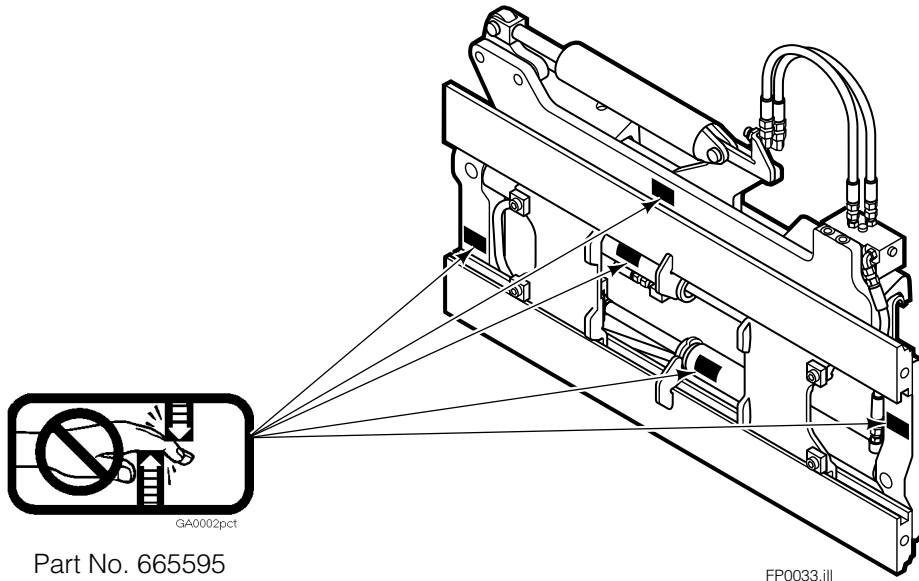

Safety Decals

GA0002pct

Part No. 665595
(5) Places

FP0033.ill

Mounting Group Sideshifting

55F							
REF	QTY	PART NO.	DESCRIPTION	REF	QTY	PART NO.	DESCRIPTION
		207326 ●	Sideshifting Mounting – 37 in. ■	7	1	675548	Cylinder Assembly ◆
		207327 ●	Sideshifting Mounting – 41 in. ■	8	1	675550	Washer (orifice .085)
		207328 ●	Sideshifting Mounting – 49 in. ■	9	2	204186	Lower Hook
1	1	395315	Frame – 37 in. ■	10	4	667225	Washer, .625
	1	395316	Frame – 41 in. ■	11	6	766154	Capscrew, M16x40-8.8
	1	395317	Frame – 49 in. ■	12	4	678990	Nut, M16
2	1	207184	Anchor Bracket – 37 in. ■	13	1	206909	Lug
	1	207185	Anchor Bracket – 41 in. ■	14	1	206910	Spacer
	1	207186	Anchor Bracket – 49 in. ■	15	2	684355	Lockwasher, M16
3	2	601676	Fitting, 6-6	16	2	204187	Upper Bearing
4	1	206917	Center Bearing – 49 in. only	17	2	207209	Lower Bearing
5	2	678525	Clevis Pin	18	2	207578	Hose, 20 in.
6	2	672726	Hairpin Cotter				