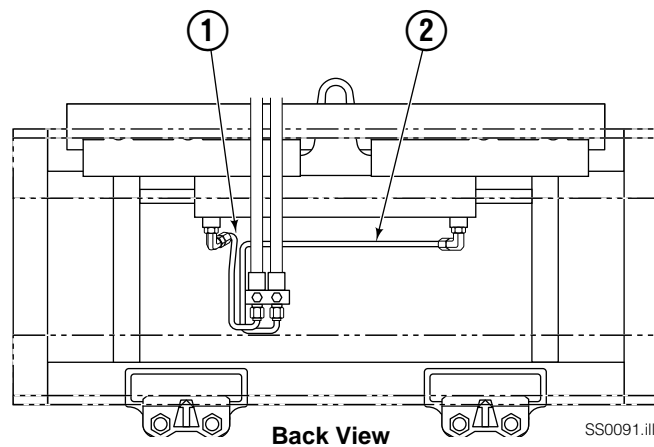

Installation Instructions

Sideshifter Installation Kits 212015 & 212016 for Nacco Global Mast

This sheet provides instructions for Tube Installation Kit 212015 (55E) and Tube Installation Kit 212016 (60E). These kits provide the Tubes to connect the internal reeving fittings on the truck carriage to the sideshifter cylinder fittings.

55E Installation Kit 212015

REF	QTY	PART NO.	DESCRIPTION
		212015	Installation Kit
1	1	212011	Tube
2	1	212012	Tube

60E Installation Kit 212016

REF	QTY	PART NO.	DESCRIPTION
		212016	Installation Kit
1	1	212013	Tube
2	1	212014	Tube