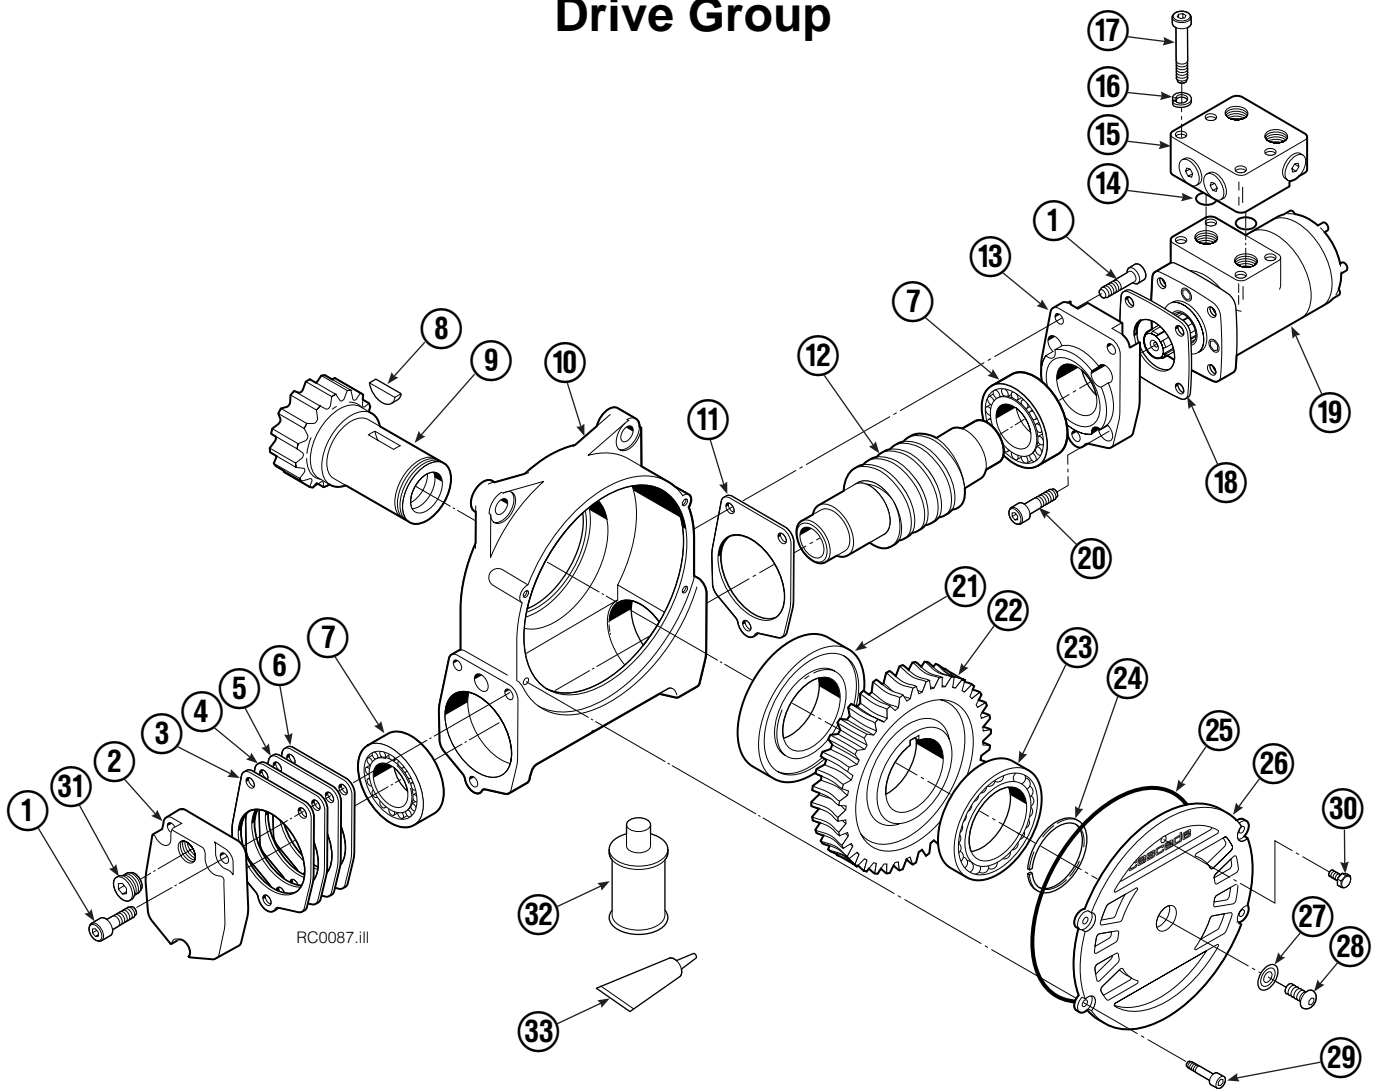

Drive Group

REF	QTY	PART NO.	DESCRIPTION	REF	QTY	PART NO.	DESCRIPTION
	■	675639	Drive Group with Motor	19	1	206392	Drive Motor ▲
	■	675633	Drive Group without Motor	20	4	4468	Capscrew, 3/8 NC x .75 GR8
1	6	769570	Capscrew, M12 x 25	21	1	670580	Bearing
2	1	676855	Cover	22	1	675609	Worm Gear
3	●	674513	Shim – .005" (blue)	23	1	670581	Bearing
4	●	670574	Shim – .010" (brown)	24	1	7214	Snap Ring
5	●	671757	Shim – .015" (pink)	25	1	643423	O-Ring
6	●	671758	Shim – .020" (yellow)	26	1	775552	Cover
7	2	670579	Bearing	27	1	603680	Seal
8	1	670582	Key	28	1	783608	Capscrew, 3/8 NC x .50 GR8
9	1	670556	Pinion	29	4	200882	Capscrew, M12 x 20
10	1	775551	Housing	30	1	644010	Relief Fitting
11	1	686465	Gasket	31	1	604510	Fitting, 6
12	1	675608	Worm	32	1	656300	Gear Box Lube - 48 oz.
13	1	775553	Adapter	33	1	668184	Sealant
14	2	2705	Seal	34		670578	Shim Service Kit (items 3-6,11,25 & 33)
15	1	670549	Check Valve			675637	Bearing Service Kit (items 21 & 34)
16	4	6444	Lockwasher			675638	Bearing Service Kit (items 7 & 34)
17	4	607059	Capscrew, 5/16 NC			206394	Motor Kit (items 11,14,18,19 & 33)
18	1	670575	Gasket				

■ Includes all items except 14,15,17 and 18.

● Quantity as required.

▲ See Drive Motor page for parts breakdown.

Reference: 675639 (Common Parts 675627, SK-5032.)

675633 (Sub Assy 220335, Common Parts 795490, SKN-5527)