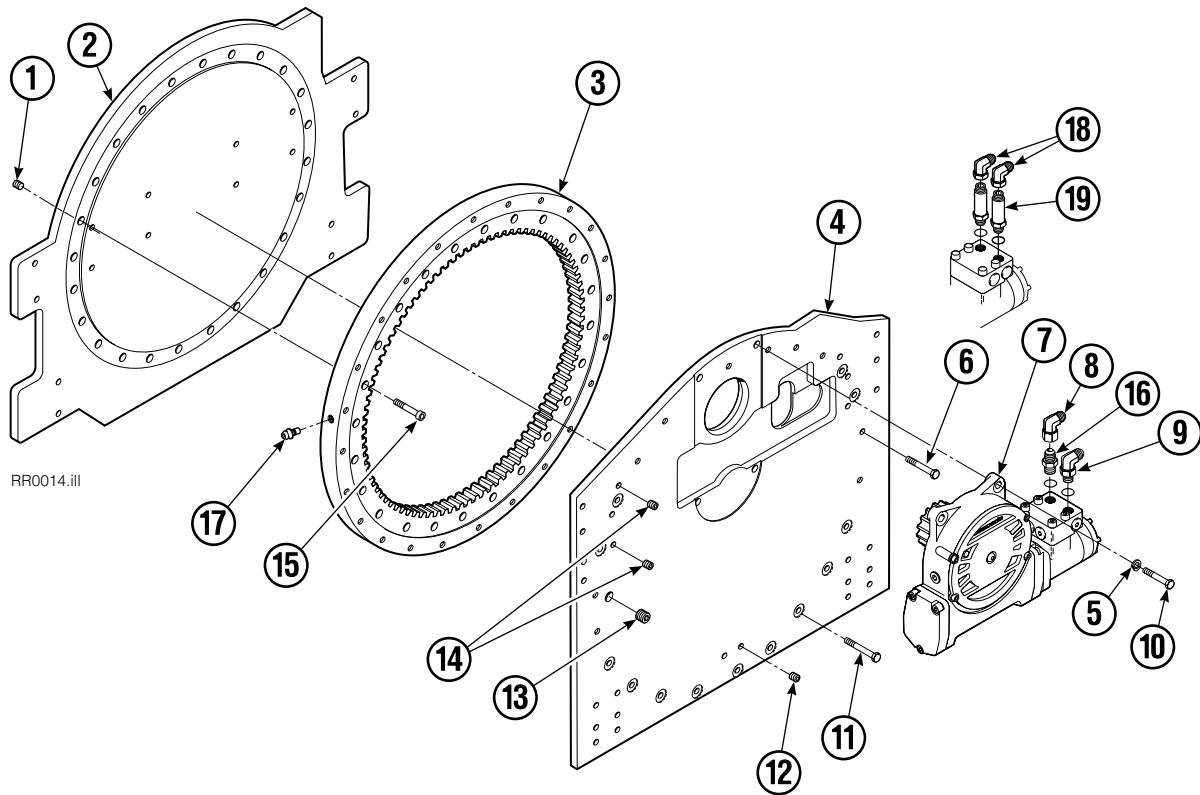

Base Unit Group

RR0014.iii

100D			
REF	QTY	PART NO	DESCRIPTION
		682647	Base Unit Group
1	10	631428	Plug
2	1	670669	Faceplate
3	1	672830	Bearing Assembly
4	1	682649	Baseplate
5	4	6290	Lockwasher
6	11	643538	Capscrew, 1/2 NC x 1.50 GR8
7	1	675639	Drive Group ●
8	1	605761	Fitting – Class III only, 8-8
9	1	601250	Fitting – Class III only, 8-8
10	4	661742	Capscrew, 1/2 NC x 1.25 GR5
11	13	643539	Capscrew, 1/2 NC x 1.75 GR8
12	2	631427	Plug
13	1	6605	Plug
14	6	631385	Plug
15	24	4506	Capscrew, 1/2 NC x 1.50 GR8
16	1	601377	Fitting – Class III only, 8-8
17	1	7401	Grease Fitting
18	2	605761	Fitting – Class IV only, 8-8
19	2	611295	Fitting – Class IV only, 8-8
		672482	Bearing Service Kit