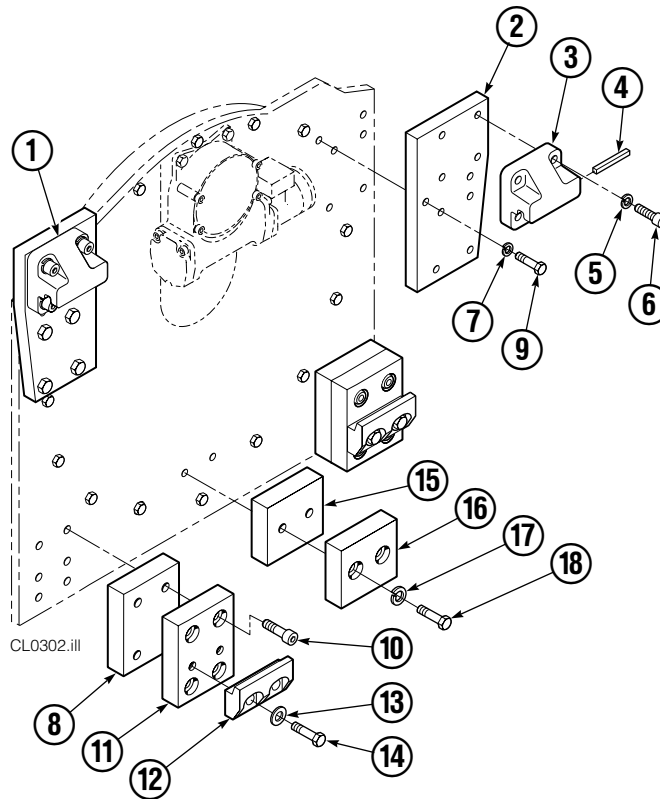

Bolt-On Mounting Group

Class IV, 0°			
REF	QTY	PART NO	DESCRIPTION
		682142	Mounting Group
1	1	670690	Upper Hook - L.H.
2	2	670697	Adapter Plate
3	1	670691	Upper Hook - R.H.
4	1	670704	Stop Kit
5	8	6448	Lockwasher, 3/4 ID
6	8	607104	Capscrew, 3/4 NC x 1.75 GR8
7	12	6292	Lockwasher, 5/8 ID
8	2	670700	Spacer
9	12	638601	Capscrew, 5/8 NC x 2.0 GR5
10	8	670698	Capscrew
11	2	682195	Adapter Plate
12	2	679832	Lower Hook
13	4	670692	Washer
14	4	670693	Capscrew
15	1	670699	Spacer
16	1	670695	Bumper
17	2	6290	Lockwasher, 1/2 ID
18	2	3664	Capscrew, 1/2 NC x 3.75