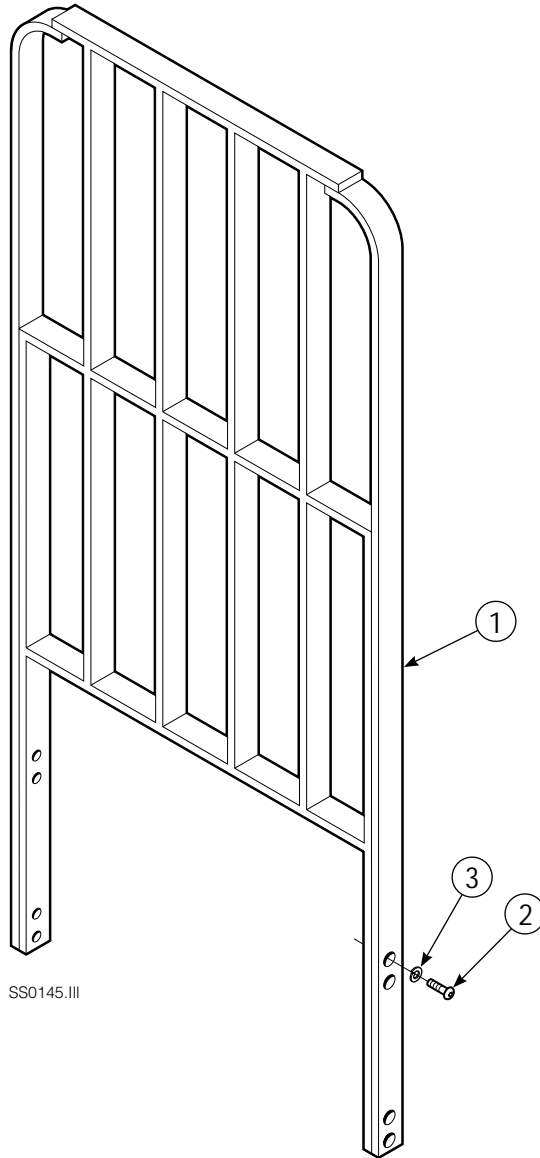

OR

Write: Cascade Corporation, P.O. Box 20187, Portland, OR 97220

Internet: www.cascorp.com

Sideshifter Group

SS0126.ill

65D							
REF	QTY	PART NO.	DESCRIPTION	REF	QTY	PART NO.	DESCRIPTION
		358809	Sideshifter Group	11	4	679360	Lower Hook ▲
1	8	7403	Grease Fitting	12	1	358749	R.H. Faceplate ■
2	4	671165	Bearing Segment	13	1	335480	R.H. Cylinder Assembly ●
3	4	601676	Fitting, 6-6	14	1	358803	False Carriage ★
4	1	358748	L.H. Faceplate ■	15	2	675969	Lower Hook ◆ ★
5	1	580029	L.H. Cylinder Assembly ●	16	4	667225	Washer ◆ ★
6	4	672726	Cotter Pin	17	4	667369	Capscrew ◆ ★
7	4	206926	Clevis Pin	18	4	358814	Plate
8	8	779010	Capscrew, M16x35 ▲	19	4	399079	Bearing
9	8	667225	Washer ▲	20	4	4880	Capscrew, .50 NCx1.00
10	4	682814	Lower Bearing				

Reference: S-28049.

Sideshift Cylinder

FP0079.ill

REF	QTY	PART NO.	DESCRIPTION
		580029	Cylinder Assembly
1	1	553857	Nut
■ 2	1	662452	Seal
3	1	553501	Piston
■ 4	1	636851	Wiper
■ 5	1	638247	Back-up Ring
6	1	675550	Washer (orifice .085)
7	1	557697	Shell
8	1	335482	Rod
■ 9	1	2785	O-Ring
■ 10	1	615128	Back-up Ring
11	1	553500	Retainer
12	1	553856	Retaining Ring
13	1	7202	Snap Ring
■ 14	1	641835	Seal
15	1	---	Spacer
		553861	Service Kit

■ Included in Service Kit 553861.

Sideshift Cylinder

FP0079.ill

REF	QTY	PART NO.	DESCRIPTION
		335480	Cylinder Assembly
1	1	553857	Nut
■ 2	1	662452	Seal
3	1	553501	Piston
■ 4	1	636851	Wiper
■ 5	1	638247	Back-up Ring
6	1	675550	Washer (orifice .085)
7	1	335481	Shell
8	1	335482	Rod
■ 9	1	2785	O-Ring
■ 10	1	615128	Back-up Ring
11	1	553500	Retainer
12	1	553856	Retaining Ring
13	1	7202	Snap Ring
■ 14	1	641835	Seal
15	1	---	Spacer
		553861	Service Kit

■ Included in Service Kit 553861.

Backrest

65D			
REF	QTY	PART NO.	DESCRIPTION
1	1	6109774	Backrest, 31 in. W x 72 in. H
2	8	200173	Capscrew, M16 x 35
3	8	684586	Lockwasher, M16

Reference: Common Parts Group 359167.