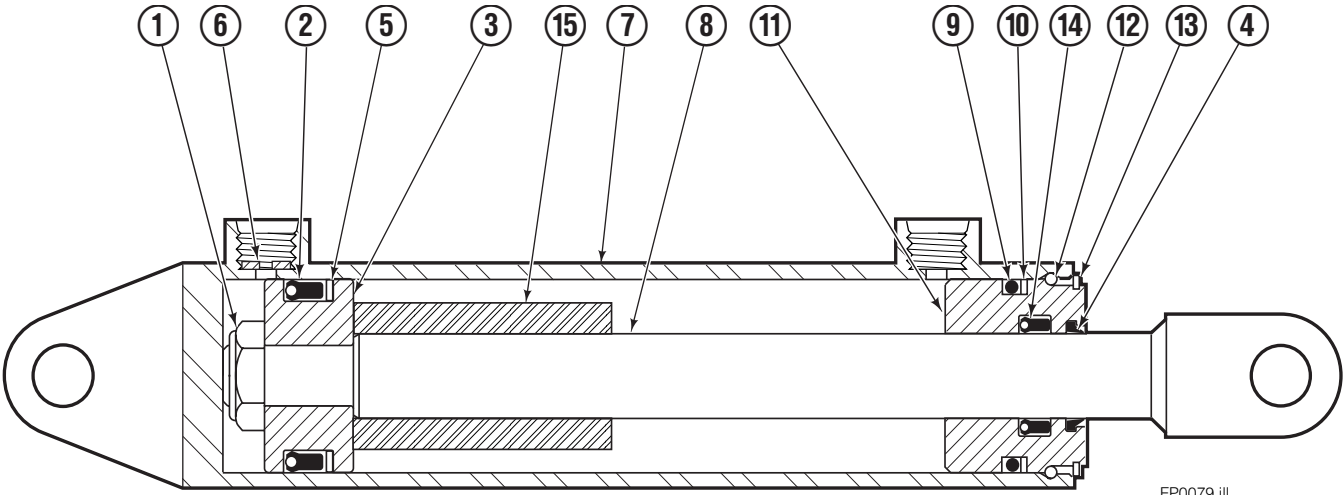

OR

Write: Cascade Corporation, P.O. Box 20187, Portland, OR 97220

Internet: www.cascorp.com

Sideshifter Group

SS0126.ill

65D							
REF	QTY	PART NO.	DESCRIPTION	REF	QTY	PART NO.	DESCRIPTION
		358809	Sideshifter Group	11	4	679360	Lower Hook ▲
1	8	7403	Grease Fitting	12	1	358749	R.H. Faceplate ■
2	4	671165	Bearing Segment	13	1	335480	R.H. Cylinder Assembly ●
3	4	601676	Fitting, 6-6	14	1	358803	False Carriage ★
4	1	358748	L.H. Faceplate ■	15	2	675969	Lower Hook ◆ ★
5	1	580029	L.H. Cylinder Assembly ●	16	4	667225	Washer ◆ ★
6	4	672726	Cotter Pin	17	4	667369	Capscrew ◆ ★
7	4	206926	Clevis Pin	18	4	358814	Plate
8	8	779010	Capscrew, M16x35 ▲	19	4	399079	Bearing
9	8	667225	Washer ▲	20	4	4880	Capscrew, .50 NCx1.00
10	4	682814	Lower Bearing				

■ If the faceplate needs replacing, your best value is to order the complete sideshifter assembly.

● See Cylinder page for parts Breakdown.

▲ Lower Hook Group 683178.

◆ Lower Hook Group 678935.

★ Not included in Sideshifter Group.

Reference: S-28049.

Sideshift Cylinder

FP0079.ill

REF	QTY	PART NO.	DESCRIPTION
		580029	Cylinder Assembly
1	1	553857	Nut
■ 2	1	662452	Seal
3	1	553501	Piston
■ 4	1	636851	Wiper
■ 5	1	638247	Back-up Ring
6	1	675550	Washer (orifice .085)
7	1	557697	Shell
8	1	335482	Rod
■ 9	1	2785	O-Ring
■ 10	1	615128	Back-up Ring
11	1	553500	Retainer
12	1	553856	Retaining Ring
13	1	7202	Snap Ring
■ 14	1	641835	Seal
15	1	---	Spacer
		553861	Service Kit