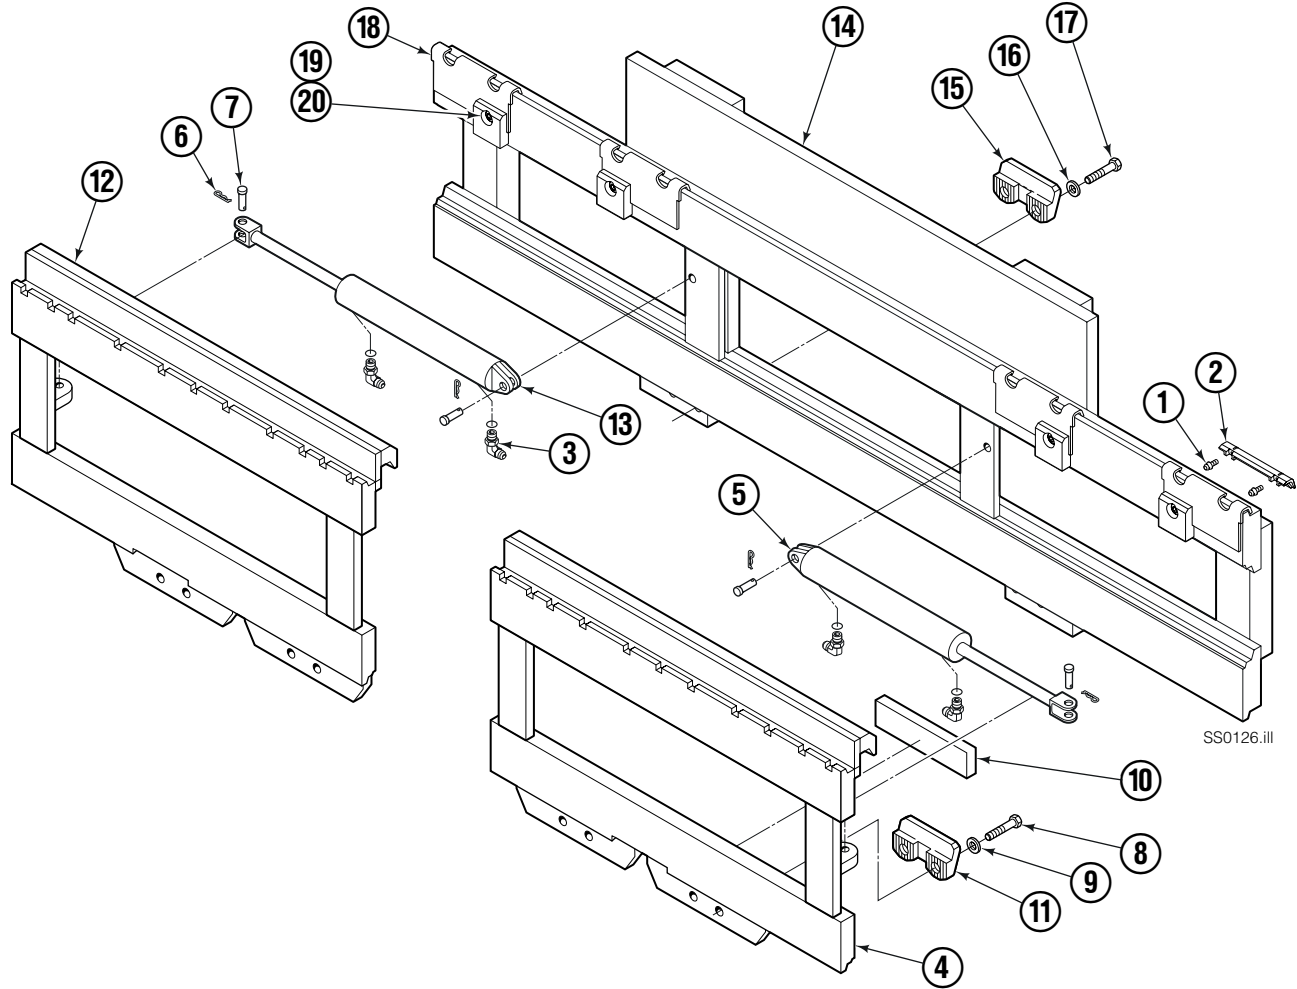

Parts Manual

Model Double Wide Sideshifter

Serial Number 65D-SSD-201

cascade[®]
corporation

For Technical Assistance call: 800-227-2233, Fax: 888-329-8207

To Order Parts call: 888-227-2233, Fax: 888-329-0234

OR

Write: Cascade Corporation, P.O. Box 20187, Portland, OR 97220

Internet: www.cascorp.com

Sideshifter Group

SS0126.ill

65D							
REF	QTY	PART NO.	DESCRIPTION	REF	QTY	PART NO.	DESCRIPTION
		358809	Sideshifter Group	11	4	679360	Lower Hook ▲
1	8	7403	Grease Fitting	12	1	358749	R.H. Faceplate ■
2	4	671165	Bearing Segment	13	1	335480	R.H. Cylinder Assembly ●
3	4	601676	Fitting, 6-6	14	1	358803	False Carriage ★
4	1	358748	L.H. Faceplate ■	15	2	675969	Lower Hook ◆ ★
5	1	580029	L.H. Cylinder Assembly ●	16	4	667225	Washer ◆ ★
6	4	672726	Cotter Pin	17	4	667369	Capscrew ◆ ★
7	4	206926	Clevis Pin	18	4	358814	Plate
8	8	779010	Capscrew, M16x35 ▲	19	4	399079	Bearing
9	8	667225	Washer ▲	20	4	4880	Capscrew, .50 NCx1.00
10	4	682814	Lower Bearing				