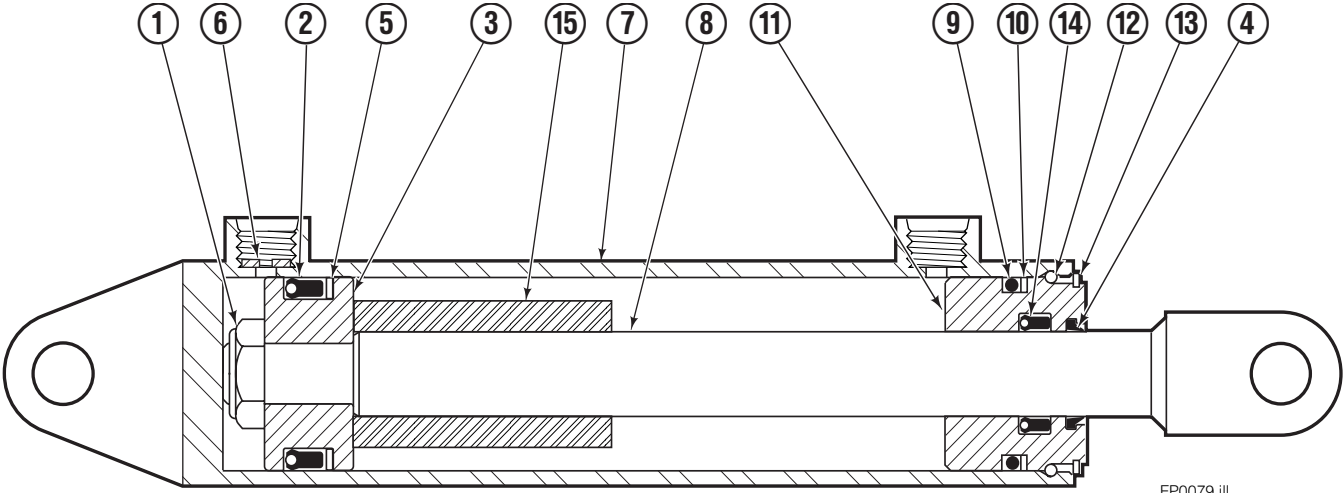

Sideshift Cylinder

FP0079.ill

REF	QTY	PART NO.	DESCRIPTION
		335480	Cylinder Assembly
1	1	553857	Nut
■ 2	1	662452	Seal
3	1	553501	Piston
■ 4	1	636851	Wiper
■ 5	1	638247	Back-up Ring
6	1	675550	Washer (orifice .085)
7	1	335481	Shell
8	1	335482	Rod
■ 9	1	2785	O-Ring
■ 10	1	615128	Back-up Ring
11	1	553500	Retainer
12	1	553856	Retaining Ring
13	1	7202	Snap Ring
■ 14	1	641835	Seal
15	1	---	Spacer
		553861	Service Kit

■ Included in Service Kit 553861.