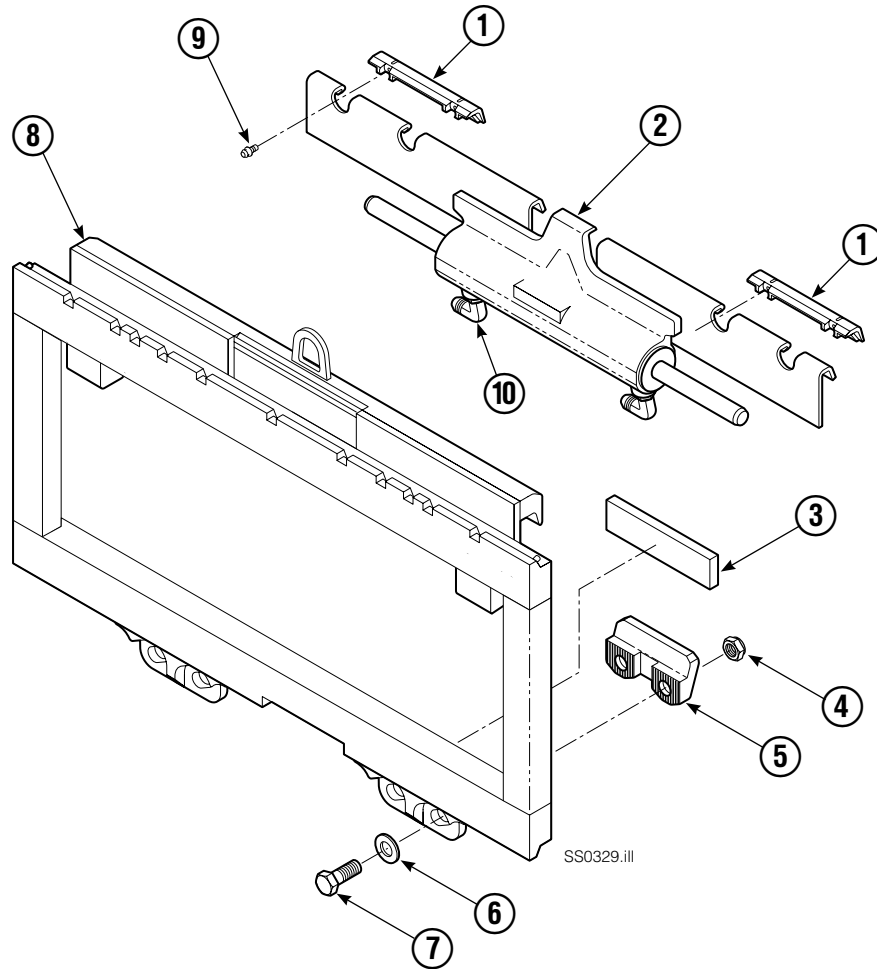

# Sideshifter Assembly

100E			
REF	QTY	PART NO.	DESCRIPTION
1	2	672018	Upper Bearing
2	2	584001	Cylinder Assembly ●
3	2	208350	Lower Bearing
4	4	553857	Nut ▲
5	2	204186	Lower Hook ▲
6	4	667225	Washer ▲
7	4	639121	Capscrew, 5/8 NCx1.50 GR5 ▲
8	1	4061-30	Frame ★
9	2	7403	Grease Fitting
10	2	601676	Fitting, 6-6 ■