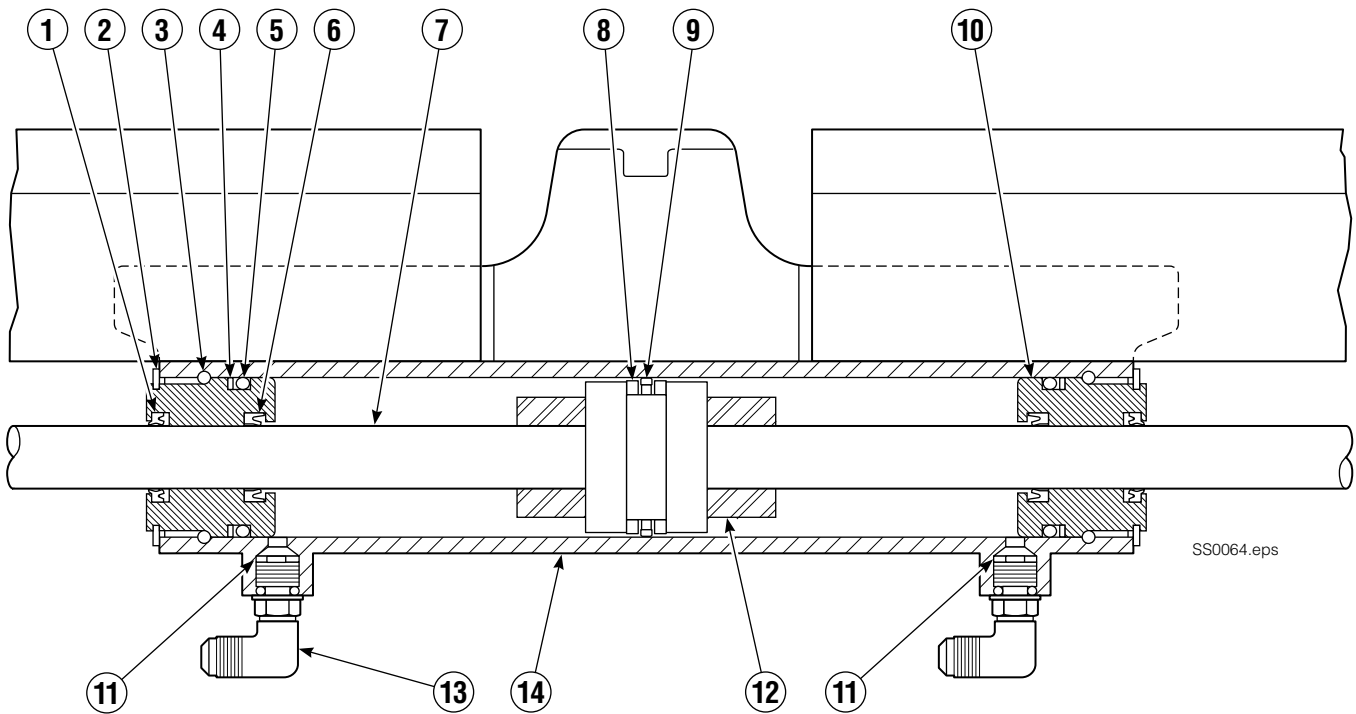

# Sideshifter Assembly

100E			
REF	QTY	PART NO.	DESCRIPTION
1	2	672018	Upper Bearing
2	2	584001	Cylinder Assembly ●
3	2	208350	Lower Bearing
4	4	553857	Nut ▲
5	2	204186	Lower Hook ▲
6	4	667225	Washer ▲
7	4	639121	Capscrew, 5/8 NCx1.50 GR5 ▲
8	1	4061-30	Frame ★
9	2	7403	Grease Fitting
10	2	601676	Fitting, 6-6 ■

● See Cylinder page for parts breakdown.

▲ Included in Lower Hook Group 208352.

■ Included in Fitting Group 204179.

★ If frame needs replacing, order complete Sideshift Assembly.

Reference: Common Parts Group 208367. S-4061, 4010 Frame Groups.

## 100E

REF	QTY	PART NO.	DESCRIPTION	REF	QTY	PART NO.	DESCRIPTION
		584001	Cylinder Assembly, 47.0 in. (1195 mm)	● 8	2	564404	Bearing Ring
● 1	2	564408	Wiper Seal	● 9	1	564407	Piston Seal
2	2	7210	Snap Ring	10	2	564402	Retainer
3	2	564403	Retaining Ring	11	1	205369	Speed Control Washer
● 4	2	615131	Back-Up Ring	12	2	-	Spacer
● 5	2	2789	O-Ring	13	2	601676	Fitting, JIC 6-6
● 6	2	564406	Rod Seal	14	-	■	Cylinder Shell
7	1	564401	Rod			564409	Service Kit