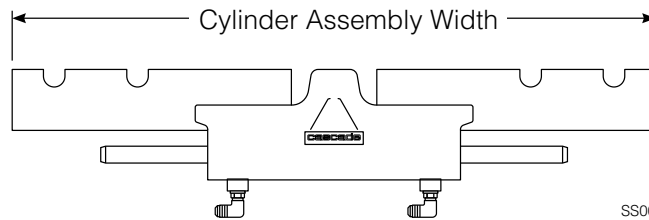

# Sideshifter Assembly

100E			
REF	QTY	PART NO.	DESCRIPTION
1	2	672018	Upper Bearing
2	2	584001	Cylinder Assembly ●
3	2	208350	Lower Bearing
4	4	553857	Nut ▲
5	2	204186	Lower Hook ▲
6	4	667225	Washer ▲
7	4	639121	Capscrew, 5/8 NCx1.50 GR5 ▲
8	1	4061-30	Frame ★
9	2	7403	Grease Fitting
10	2	601676	Fitting, 6-6 ■

● See Cylinder page for parts breakdown.

▲ Included in Lower Hook Group 208352.

■ Included in Fitting Group 204179.

★ If frame needs replacing, order complete Sideshift Assembly.

Reference: Common Parts Group 208367. S-4061, 4010 Frame Groups.

## 100E

REF	QTY	PART NO.	DESCRIPTION	REF	QTY	PART NO.	DESCRIPTION
		584001	Cylinder Assembly, 47.0 in. (1195 mm)	● 8	2	564404	Bearing Ring
● 1	2	564408	Wiper Seal	● 9	1	564407	Piston Seal
2	2	7210	Snap Ring	10	2	564402	Retainer
3	2	564403	Retaining Ring	11	1	205369	Speed Control Washer
● 4	2	615131	Back-Up Ring	12	2	-	Spacer
● 5	2	2789	O-Ring	13	2	601676	Fitting, JIC 6-6
● 6	2	564406	Rod Seal	14	-	■	Cylinder Shell
7	1	564401	Rod			564409	Service Kit