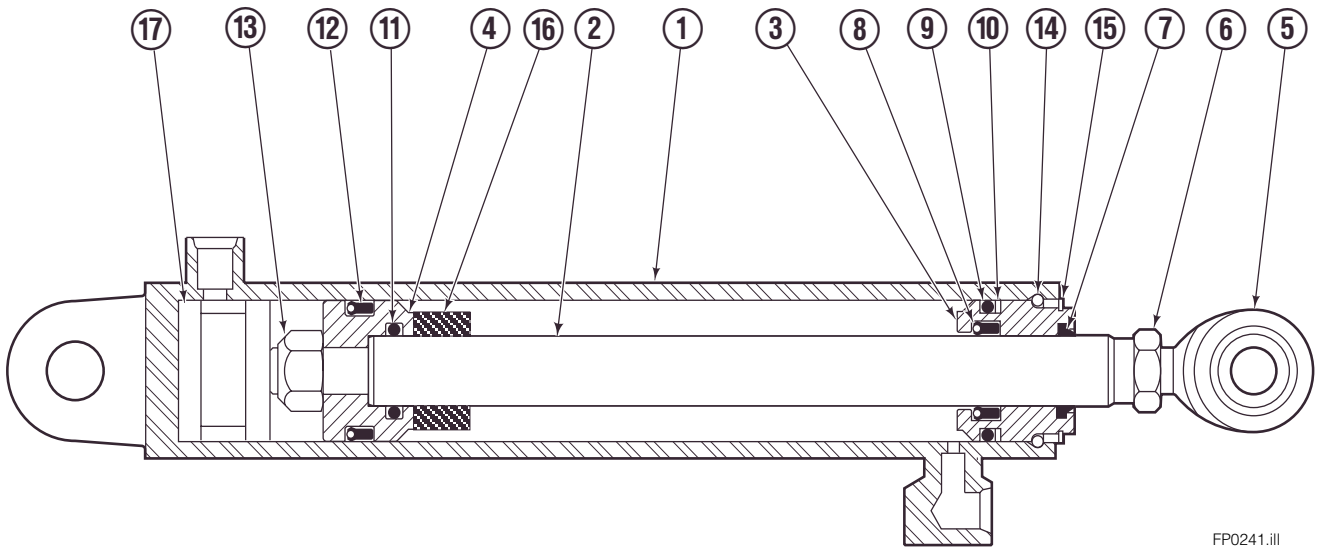

Left Hand Cylinder

FP0241.ill

55F			
REF	QTY	PART NO.	DESCRIPTION
		6112160	Cylinder Assembly
1	1	6112161	Shell
2	1	564185	Rod
3	1	685664	Retainer
4	1	685665	Piston
5	1	564193	Rod End
6	1	5718	Nut
7	1	636850	● Rod Wiper
8	1	646540	● Rod Seal
9	1	6109266	● O-Ring
10	1	615122	● Back-up Ring
11	1	2710	● O-Ring
12	1	663728	● Piston Seal
13	1	563462	Piston Nut
14	1	563916	Retaining Ring
15	1	3137	Snap Ring
16	1	398775	Spacer
17	1	—	Spacer
		684827	Service Kit

● Included in Service Kit 684827.

Reference: S-6140, S-6141.