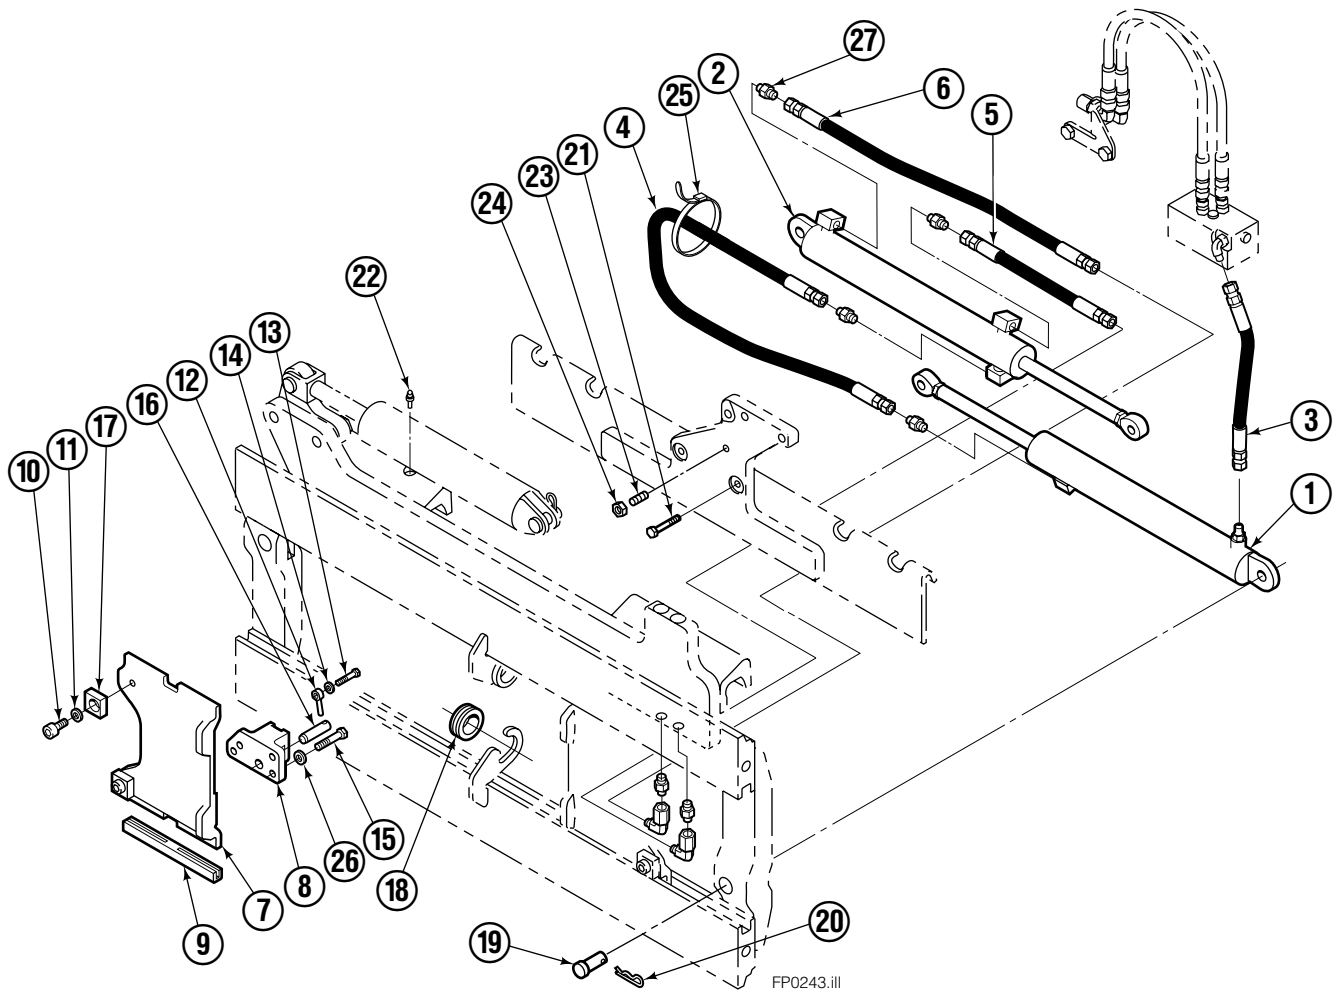

Safety Decals

Part No. 665595
(5) Places

Mounting Group Sideshifting

55F							
REF	QTY	PART NO.	DESCRIPTION	REF	QTY	PART NO.	DESCRIPTION
		377245	Sideshifting Mounting – 41 in. ■ ●	9	2	204186	Lower Hook
1	1	6112112	Frame – 41 in. ■	10	4	667225	Washer
2	1	377025	Anchor Bracket – 41 in. ■	11	4	766154	Capscrew, M16 x 40
3	2	601676	Fitting, 6-6	12	4	678990	Nut
4	–	—	Center Bearing	13	1	206909	Lug
5	2	678525	Clevis Pin	14	2	766154	Capscrew, M16 x 40
6	2	672726	Cotter Pin	15	2	684355	Lockwasher
7	1	675548	Cylinder ◆	16	2	204187	Upper Bearing
8	1	675550	Restrictor Washer (orifice .085)	17	2	207209	Lower Bearing

- Carriage width.
- Includes items 2 through 17.
- ◆ See Cylinder page for parts breakdown.

Sideshifter Cylinder

35D

REF	QTY	PART NO.	DESCRIPTION
		675548	Cylinder Assembly
1	1	553857	Nut
2	1	636851	Wiper
3	1	553501	Piston
4	1	662452	Seal
5	1	638247	Back-up Ring
6	1	675550	Washer (orifice .085")
7	1	675549	Shell
8	1	553499	Rod
9	1	2785	O-ring
10	1	615128	Back-up Ring
11	1	553500	Retainer
12	1	553856	Retaining Ring
13	1	7202	Snap Ring
14	1	641835	Seal
		553861	Service Kit

Hydraulic/Fork Group

55F							
REF	QTY	PART NO.	DESCRIPTION	REF	QTY	PART NO.	DESCRIPTION
		6112176	● Hydraulic Group	14	2	209737	Lockwasher, M6
		206912	□ Fork Group	15	8	767961	Capscrew, M8 x 16
1	1	6112160	◆ Cylinder Assembly – LH	16	2	206925	Pin
2	1	6112162	▼ Cylinder Assembly – RH	17	4	207552	Block
3	1	207293	Hose – 15.3 in.	18	2	206916	Grommet
4	1	397407	Hose – 51.61 in	19	2	206926	Clevis Pin
5	1	397036	Hose – 20.12 in.	20	2	207210	Hairpin Cotter
6	1	207296	Hose – 29.2 in.	21	2	768551	Capscrew
7	2	207208	Fork Carrier	22	2	7403	Grease Fitting
8	2	206914	Lug	23	1	768753	Setscrew
9	4	206915	Bearing	24	1	207211	Jam Nut
10	4	206922	Capscrew, M12 x 16	25	1	200008	Cable Tie
11	4	678991	Lockwasher, M12	26	8	209738	Lockwasher, M8
12	2	206923	Eyebolt	27	6	617915	Fitting, 4-4
13	2	763169	Capscrew, M6 x 20				