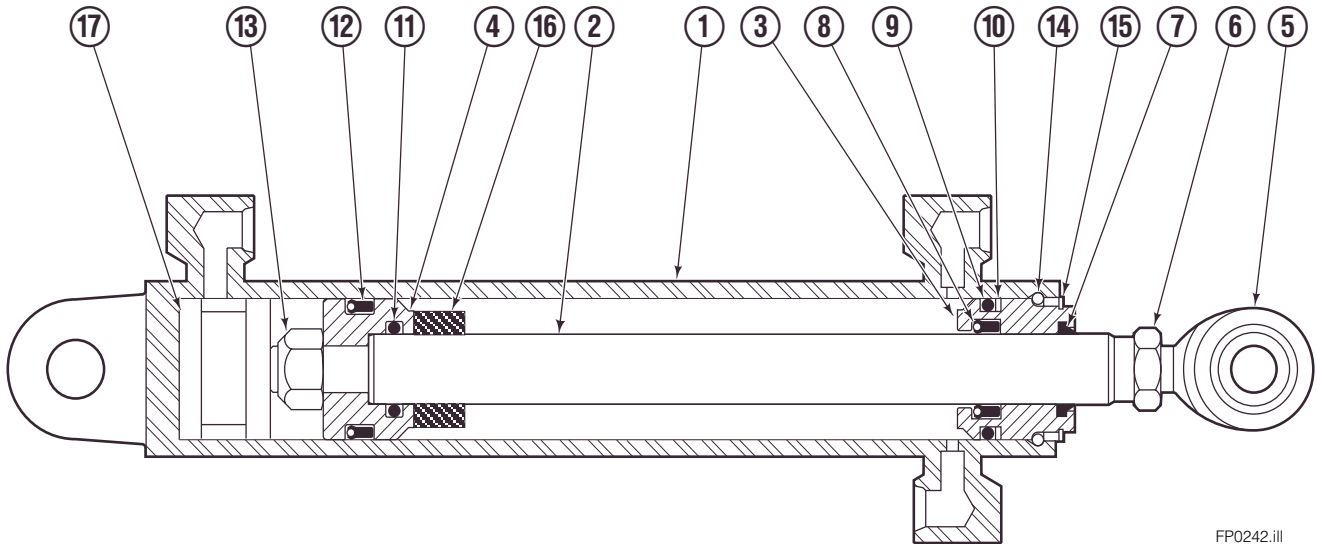

Right Hand Cylinder

FP0242.ill

55F			
REF	QTY	PART NO.	DESCRIPTION
		6112162	Cylinder Assembly
1	1	6112163	Shell
2	1	564785	Rod
3	1	685664	Retainer
4	1	685665	Piston
5	1	564193	Rod End
6	1	5718	Nut
7	1	636850	● Rod Wiper
8	1	646540	● Rod Seal
9	1	6109266	● O-Ring
10	1	615122	● Back-up Ring
11	1	2710	● O-Ring
12	1	663728	● Piston Seal
13	1	563462	Piston Nut
14	1	563916	Retaining Ring
15	1	3137	Snap Ring
16	1	—	Spacer
17	1	—	Spacer
		684827	Service Kit

● Included in Service Kit 684827.

Ref: S-6138, S-6139