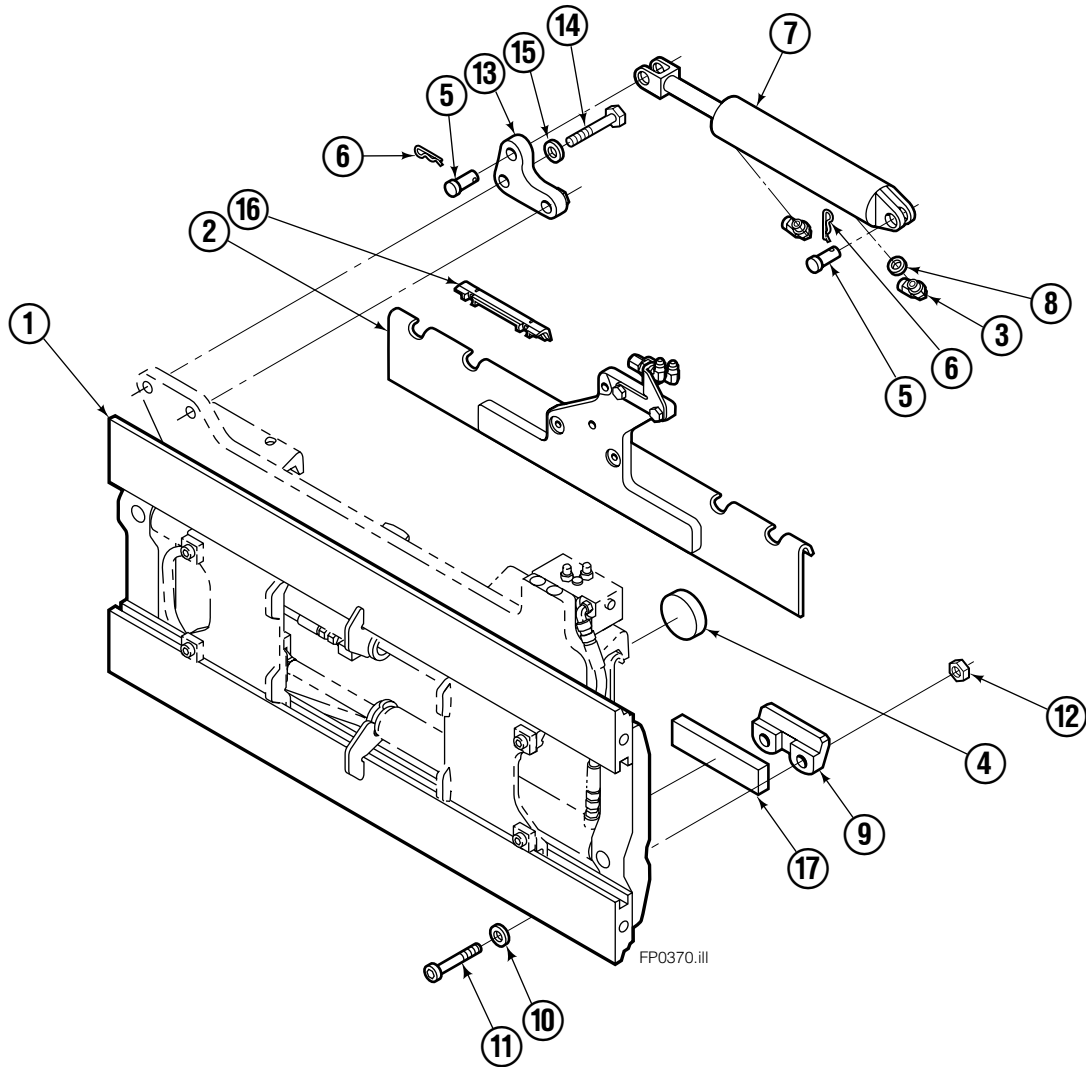

Safety Decals

Part No. 665595
(5) Places

Mounting Group Sideshifting

55F							
REF	QTY	PART NO.	DESCRIPTION	REF	QTY	PART NO.	DESCRIPTION
		377245	Sideshifting Mounting – 41 in. ■ ●	9	2	204186	Lower Hook
1	1	6112112	Frame – 41 in. ■	10	4	667225	Washer
2	1	377025	Anchor Bracket – 41 in. ■	11	4	766154	Capscrew, M16 x 40
3	2	601676	Fitting, 6-6	12	4	678990	Nut
4	–	—	Center Bearing	13	1	206909	Lug
5	2	678525	Clevis Pin	14	2	766154	Capscrew, M16 x 40
6	2	672726	Cotter Pin	15	2	684355	Lockwasher
7	1	675548	Cylinder ◆	16	2	204187	Upper Bearing
8	1	675550	Restrictor Washer (orifice .085)	17	2	207209	Lower Bearing

- Carriage width.
- Includes items 2 through 17.
- ◆ See Cylinder page for parts breakdown.

Sideshifter Cylinder

35D

REF	QTY	PART NO.	DESCRIPTION
		675548	Cylinder Assembly
1	1	553857	Nut
2	1	636851	Wiper
3	1	553501	Piston
4	1	662452	Seal
5	1	638247	Back-up Ring
6	1	675550	Washer (orifice .085")
7	1	675549	Shell
8	1	553499	Rod
9	1	2785	O-ring
10	1	615128	Back-up Ring
11	1	553500	Retainer
12	1	553856	Retaining Ring
13	1	7202	Snap Ring
14	1	641835	Seal
		553861	Service Kit

Hydraulic/Fork Group

55F							
REF	QTY	PART NO.	DESCRIPTION	REF	QTY	PART NO.	DESCRIPTION
		6112176	● Hydraulic Group	14	2	209737	Lockwasher, M6
		206912	□ Fork Group	15	8	767961	Capscrew, M8 x 16
1	1	6112160	◆ Cylinder Assembly – LH	16	2	206925	Pin
2	1	6112162	▼ Cylinder Assembly – RH	17	4	207552	Block
3	1	207293	Hose – 15.3 in.	18	2	206916	Grommet
4	1	397407	Hose – 51.61 in	19	2	206926	Clevis Pin
5	1	397036	Hose – 20.12 in.	20	2	207210	Hairpin Cotter
6	1	207296	Hose – 29.2 in.	21	2	768551	Capscrew
7	2	207208	Fork Carrier	22	2	7403	Grease Fitting
8	2	206914	Lug	23	1	768753	Setscrew
9	4	206915	Bearing	24	1	207211	Jam Nut
10	4	206922	Capscrew, M12 x 16	25	1	200008	Cable Tie
11	4	678991	Lockwasher, M12	26	8	209738	Lockwasher, M8
12	2	206923	Eyebolt	27	6	617915	Fitting, 4-4
13	2	763169	Capscrew, M6 x 20				