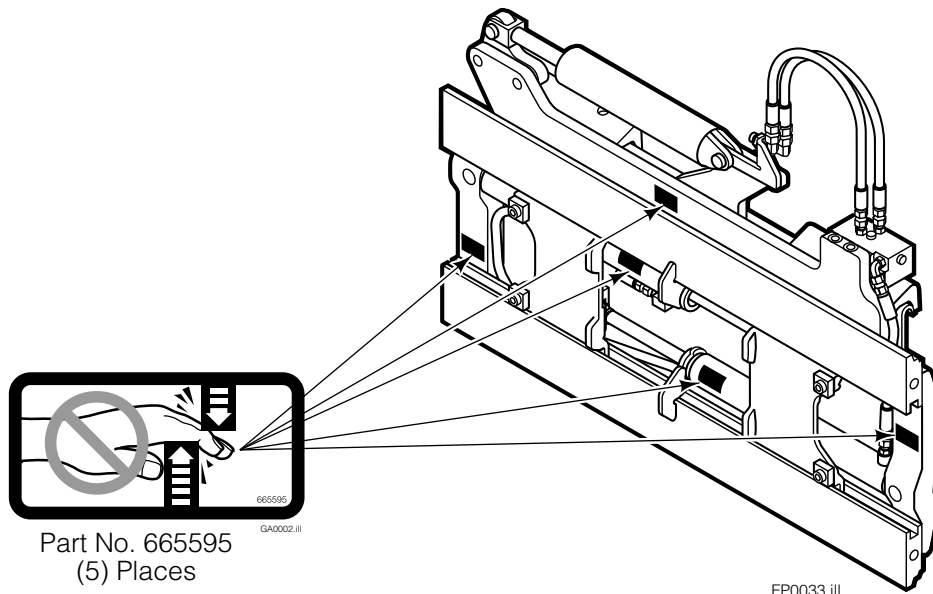

Safety Decals

Part No. 665595
(5) Places

Mounting Group Sideshifting

55F							
REF	QTY	PART NO.	DESCRIPTION	REF	QTY	PART NO.	DESCRIPTION
		377245	Sideshifting Mounting – 41 in. ■ ●	9	2	204186	Lower Hook
1	1	6112112	Frame – 41 in. ■	10	4	667225	Washer
2	1	377025	Anchor Bracket – 41 in. ■	11	4	766154	Capscrew, M16 x 40
3	2	601676	Fitting, 6-6	12	4	678990	Nut
4	–	—	Center Bearing	13	1	206909	Lug
5	2	678525	Clevis Pin	14	2	766154	Capscrew, M16 x 40
6	2	672726	Cotter Pin	15	2	684355	Lockwasher
7	1	675548	Cylinder ◆	16	2	204187	Upper Bearing
8	1	675550	Restrictor Washer (orifice .085)	17	2	207209	Lower Bearing

- Carriage width.
- Includes items 2 through 17.
- ◆ See Cylinder page for parts breakdown.

Sideshifter Cylinder

35D

REF	QTY	PART NO.	DESCRIPTION
		675548	Cylinder Assembly
1	1	553857	Nut
2	1	636851	Wiper
3	1	553501	Piston
4	1	662452	Seal
5	1	638247	Back-up Ring
6	1	675550	Washer (orifice .085")
7	1	675549	Shell
8	1	553499	Rod
9	1	2785	O-ring
10	1	615128	Back-up Ring
11	1	553500	Retainer
12	1	553856	Retaining Ring
13	1	7202	Snap Ring
14	1	641835	Seal
		553861	Service Kit