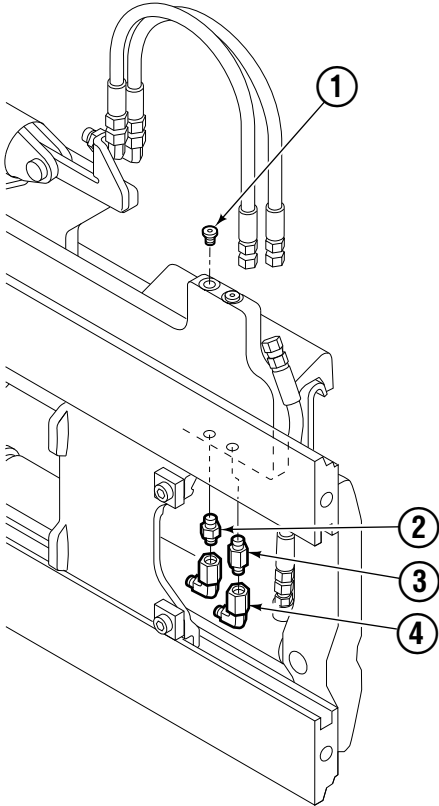

Flow Divider Group

FP0137.III

55F			
REF	QTY	PART NO.	DESCRIPTION
		379327	Flow Divider Group
1	4	609234	Fitting, 4-4
2	7	617915	Fitting, 4-4
3	2	617916	Fitting, 4-4
4	4	617641	Fitting, 4-4