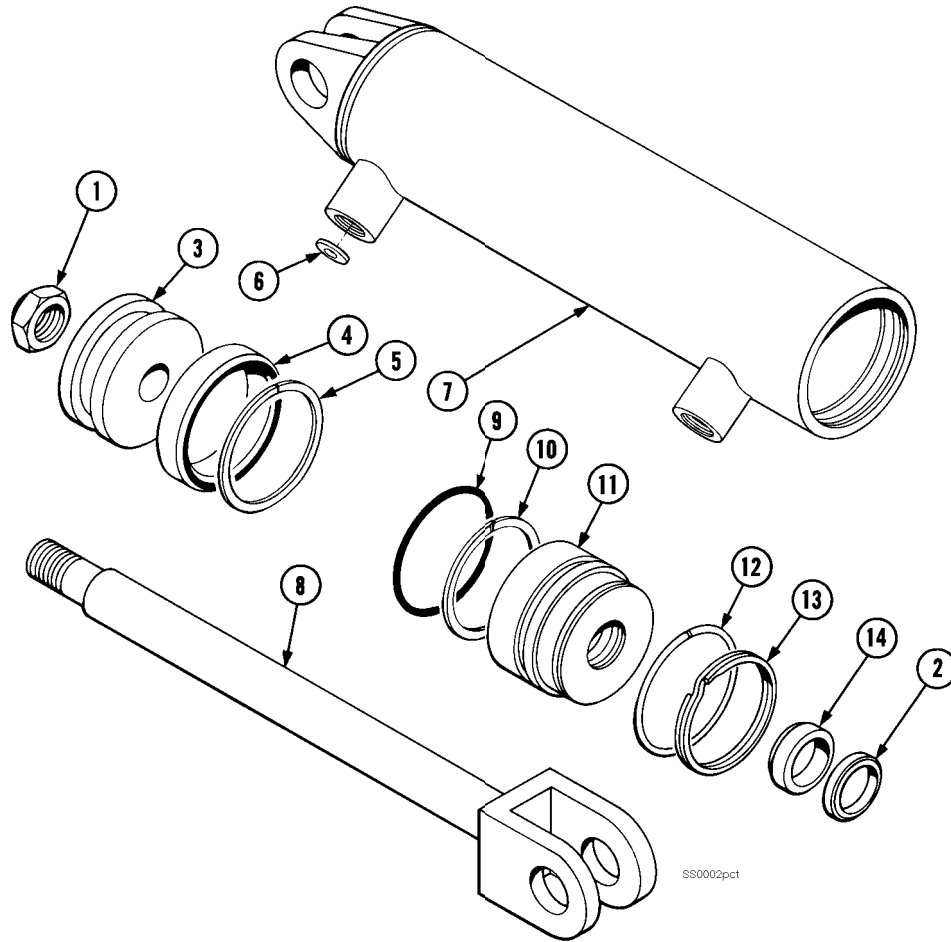

Safety Decals

Part No. 665595
(5) Places

Mounting Group Sideshifting

55F							
REF	QTY	PART NO.	DESCRIPTION	REF	QTY	PART NO.	DESCRIPTION
		377245	Sideshifting Mounting – 41 in. ■ ●	9	2	204186	Lower Hook
1	1	6112112	Frame – 41 in. ■	10	4	667225	Washer
2	1	377025	Anchor Bracket – 41 in. ■	11	4	766154	Capscrew, M16 x 40
3	2	601676	Fitting, 6-6	12	4	678990	Nut
4	–	—	Center Bearing	13	1	206909	Lug
5	2	678525	Clevis Pin	14	2	766154	Capscrew, M16 x 40
6	2	672726	Cotter Pin	15	2	684355	Lockwasher
7	1	675548	Cylinder ◆	16	2	204187	Upper Bearing
8	1	675550	Restrictor Washer (orifice .085)	17	2	207209	Lower Bearing

- Carriage width.
- Includes items 2 through 17.
- ◆ See Cylinder page for parts breakdown.

Sideshifter Cylinder

35D

REF	QTY	PART NO.	DESCRIPTION
		675548	Cylinder Assembly
1	1	553857	Nut
2	1	636851	Wiper
3	1	553501	Piston
4	1	662452	Seal
5	1	638247	Back-up Ring
6	1	675550	Washer (orifice .085")
7	1	675549	Shell
8	1	553499	Rod
9	1	2785	O-ring
10	1	615128	Back-up Ring
11	1	553500	Retainer
12	1	553856	Retaining Ring
13	1	7202	Snap Ring
14	1	641835	Seal
		553861	Service Kit

Hydraulic/Fork Group

55F							
REF	QTY	PART NO.	DESCRIPTION	REF	QTY	PART NO.	DESCRIPTION
		6112176	● Hydraulic Group	14	2	209737	Lockwasher, M6
		206912	□ Fork Group	15	8	767961	Capscrew, M8 x 16
1	1	6112160	◆ Cylinder Assembly – LH	16	2	206925	Pin
2	1	6112162	▼ Cylinder Assembly – RH	17	4	207552	Block
3	1	207293	Hose – 15.3 in.	18	2	206916	Grommet
4	1	397407	Hose – 51.61 in	19	2	206926	Clevis Pin
5	1	397036	Hose – 20.12 in.	20	2	207210	Hairpin Cotter
6	1	207296	Hose – 29.2 in.	21	2	768551	Capscrew
7	2	207208	Fork Carrier	22	2	7403	Grease Fitting
8	2	206914	Lug	23	1	768753	Setscrew
9	4	206915	Bearing	24	1	207211	Jam Nut
10	4	206922	Capscrew, M12 x 16	25	1	200008	Cable Tie
11	4	678991	Lockwasher, M12	26	8	209738	Lockwasher, M8
12	2	206923	Eyebolt	27	6	617915	Fitting, 4-4
13	2	763169	Capscrew, M6 x 20				