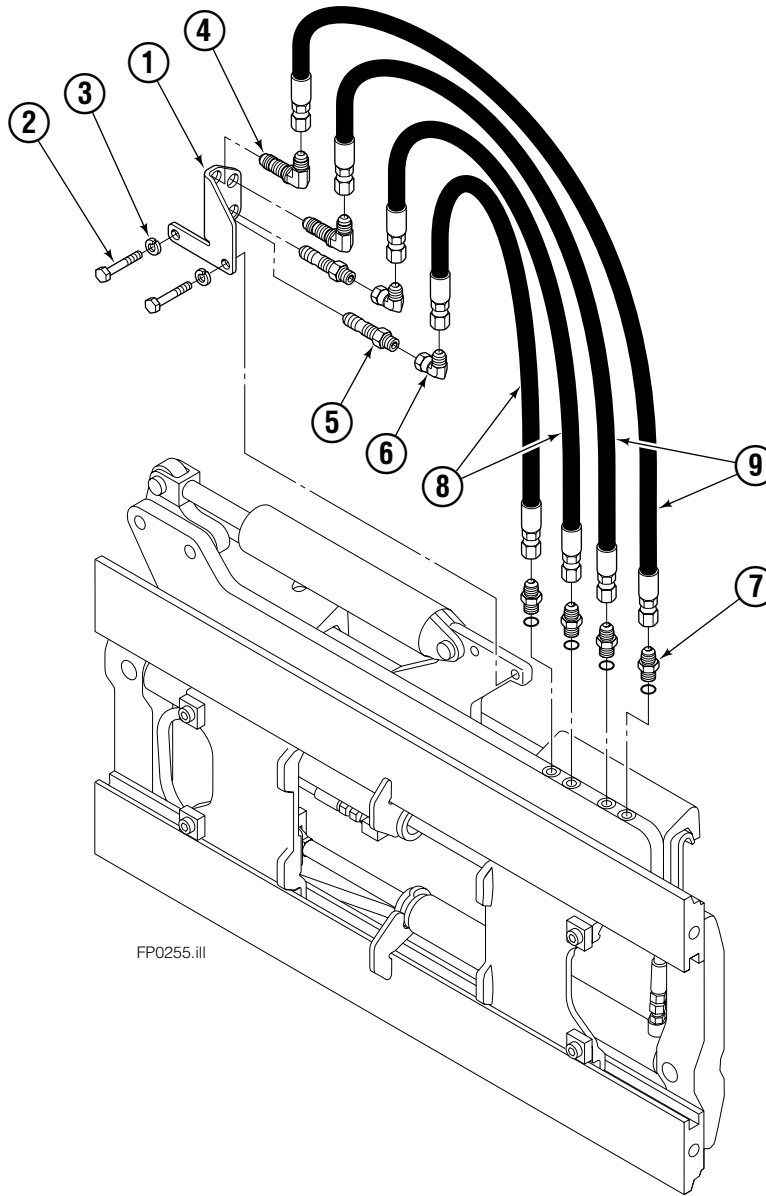

Hydraulic/Fork Group

55F							
REF	QTY	PART NO.	DESCRIPTION	REF	QTY	PART NO.	DESCRIPTION
		6112176	● Hydraulic Group	14	2	209737	Lockwasher, M6
		206912	□ Fork Group	15	8	767961	Capscrew, M8 x 16
1	1	6112160	◆ Cylinder Assembly – LH	16	2	206925	Pin
2	1	6112162	▼ Cylinder Assembly – RH	17	4	207552	Block
3	1	207293	Hose – 15.3 in.	18	2	206916	Grommet
4	1	397407	Hose – 51.61 in	19	2	206926	Clevis Pin
5	1	397036	Hose – 20.12 in.	20	2	207210	Hairpin Cotter
6	1	207296	Hose – 29.2 in.	21	2	768551	Capscrew
7	2	207208	Fork Carrier	22	2	7403	Grease Fitting
8	2	206914	Lug	23	1	768753	Setscrew
9	4	206915	Bearing	24	1	207211	Jam Nut
10	4	206922	Capscrew, M12 x 16	25	1	200008	Cable Tie
11	4	678991	Lockwasher, M12	26	8	209738	Lockwasher, M8
12	2	206923	Eyebolt	27	6	617915	Fitting, 4-4
13	2	763169	Capscrew, M6 x 20				

● Included in Service Kit 684827.

Ref: S-6138, S-6139

Left Hand Cylinder

FP0241.ill

55F			
REF	QTY	PART NO.	DESCRIPTION
		6112160	Cylinder Assembly
1	1	6112161	Shell
2	1	564185	Rod
3	1	685664	Retainer
4	1	685665	Piston
5	1	564193	Rod End
6	1	5718	Nut
7	1	636850	● Rod Wiper
8	1	646540	● Rod Seal
9	1	6109266	● O-Ring
10	1	615122	● Back-up Ring
11	1	2710	● O-Ring
12	1	663728	● Piston Seal
13	1	563462	Piston Nut
14	1	563916	Retaining Ring
15	1	3137	Snap Ring
16	1	398775	Spacer
17	1	—	Spacer
		684827	Service Kit

● Included in Service Kit 684827.

Reference: S-6140, S-6141.

Installation Group

FP0255.iii

100F

REF	QTY	PART NO.	DESCRIPTION
		386125	Installation Group
1	1	386444	Bracket
2	2	762899	Capscrew, M10X20-8.8
3	2	681238	Lockwasher
4	2	2453	Fitting, 6-6
5	2	2375	Fitting, 6-6
6	2	2680	Fitting, 6-6
7	4	604511	Fitting, 6-6
8	2	675955	Hose, 32.50 in.
9	2	201255	Hose, 35.00 in.