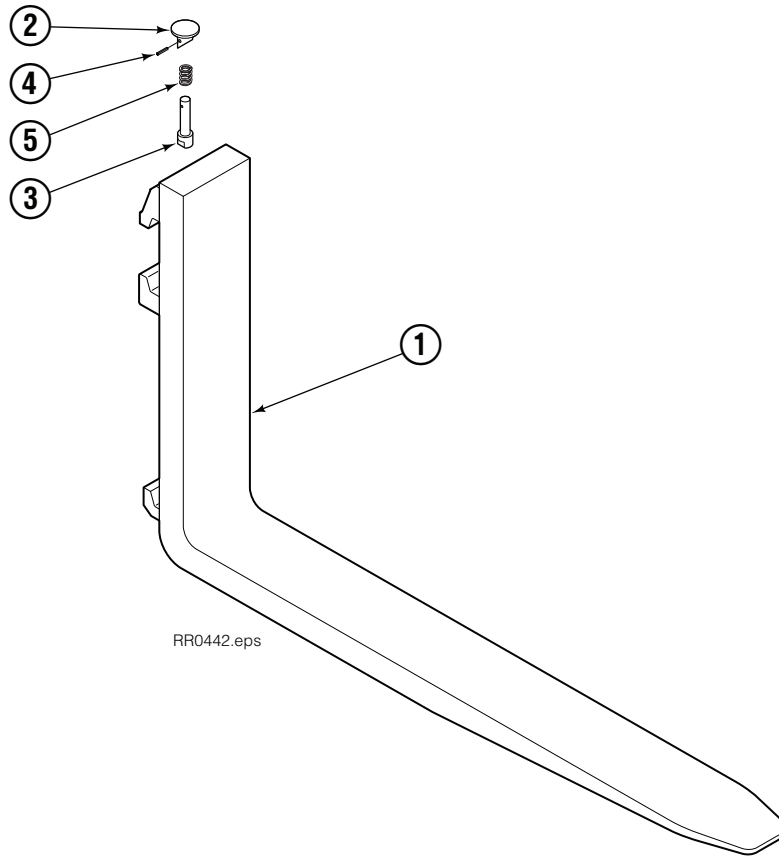

Fork Group

45G			
REF	QTY	PART NO.	DESCRIPTION
		6055344	Fork Assembly
1	1	6055340	Fork
2	1	7000209	Knob ◆
3	1	7000194	Pin ◆
4	1	7000210	Coiled Spring Pin ◆
5	1	7000196	Spring ◆

◆ Included in Pin Kit 7000031.

Reference: S-22588.