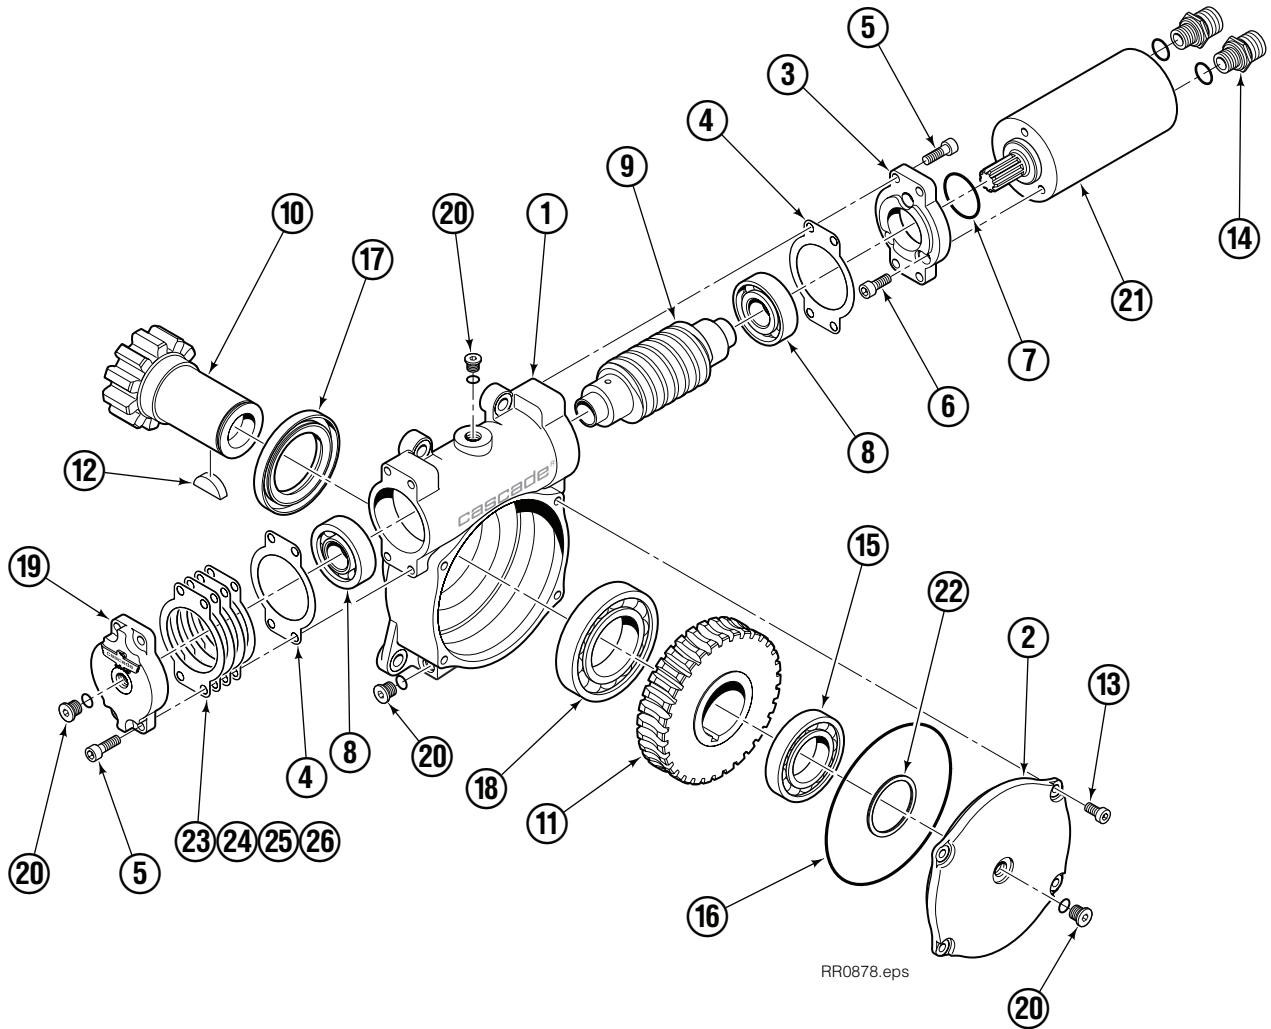

Drive Group

REF	QTY	PART NO.	DESCRIPTION	REF	QTY	PART NO.	DESCRIPTION
		6098732	Drive Group	14	2	778100	Fitting, M16
1	1	6098727	Housing	15	1	6036948	Bearing
2	1	6098712	Cover	16	1	643369	O-Ring
3	1	6098725	Motor Flange	17	1	6098720	Pinion Seal
4	2	6098716	Flange Gasket	18	1	6052850	Bearing
5	8	761170	Capscrew, M6 x 20	19	1	6098714	Cover
6	3	682662	Capscrew, M6 x 16	20	4	663694	Plug, 3
7	1	643347	O-Ring	21	1	6039450	Motor
8	2	678985	Bearing	22	1	6097882	Retaining Ring
9	1	6098731	Worm	23	1	6803094	Shim - .127 mm (blue)
10	1	6098728	Pinion	24	1	6803095	Shim - .254 mm (brown)
11	1	6098730	Worm Gear	25	1	6803096	Shim - .381 mm (pink)
12	1	6038311	Key	26	1	6803097	Shim - .508 mm (yellow)
13	4	6059569	Capscrew, M6 x 12