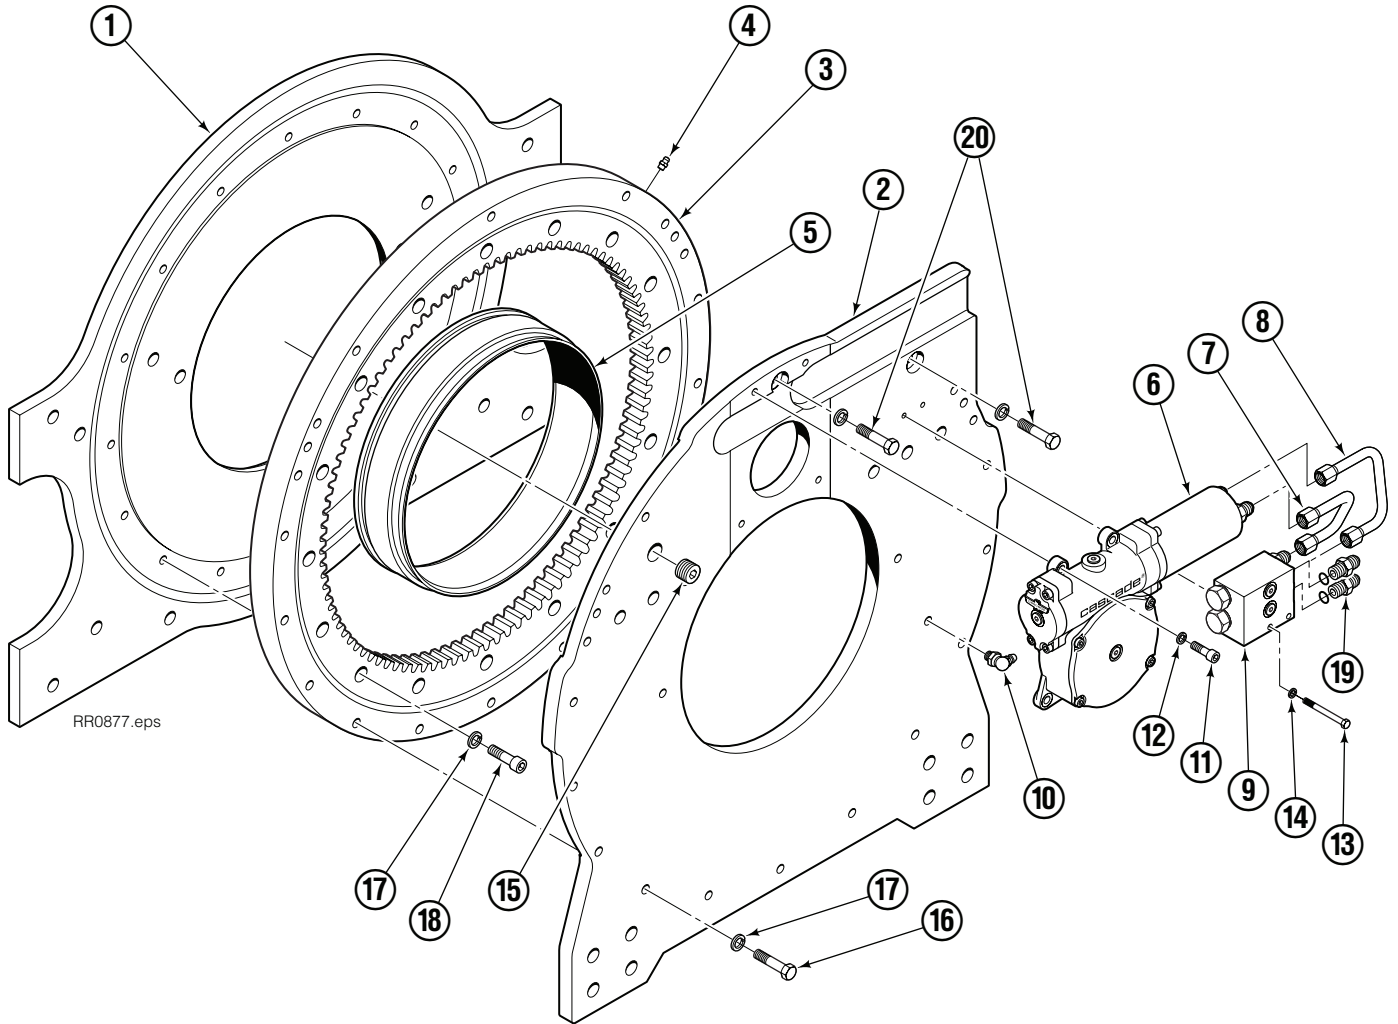

Rotator Group

RR0877.eps

40G

REF	QTY	PART NO.	DESCRIPTION	REF	QTY	PART NO.	DESCRIPTION
		6804577	Rotator Group	11	4	6064636	Capscrew, M8 x 25
1	1	6804566	Faceplate	12	4	680253	Lockwasher, M8
2	1	6800078	Baseplate	13	2	787379	Capscrew, M6 x 55
3	3	6800068	Bearing Assembly	14	2	206323	Lockwasher, M6
4	1	7401	Grease Fitting	15	1	6610	Plug
5	1	6803075	Bearing Seal	16	18	6055606	Capscrew, M10 x 45
6	1	6098732	Drive Group ●	17	36	683826	Lockwasher, M10
7	1	6801438	Tube	18	16	6064634	Capscrew, M10 x 35
8	1	6801440	Tube	19	2	604511	Fitting, 6-6 ★
9	1	6801328	Valve Assembly ■	20	2	6096905	Capscrew, M10 x 35
10	1	7406	Grease Fitting				

- See Drive page for parts breakdown.
- See Valve page for parts breakdown.

- ★ Included in Fitting Group 6040919.
  Reference: Fastener Kit 6803033, Common Parts 6804575.