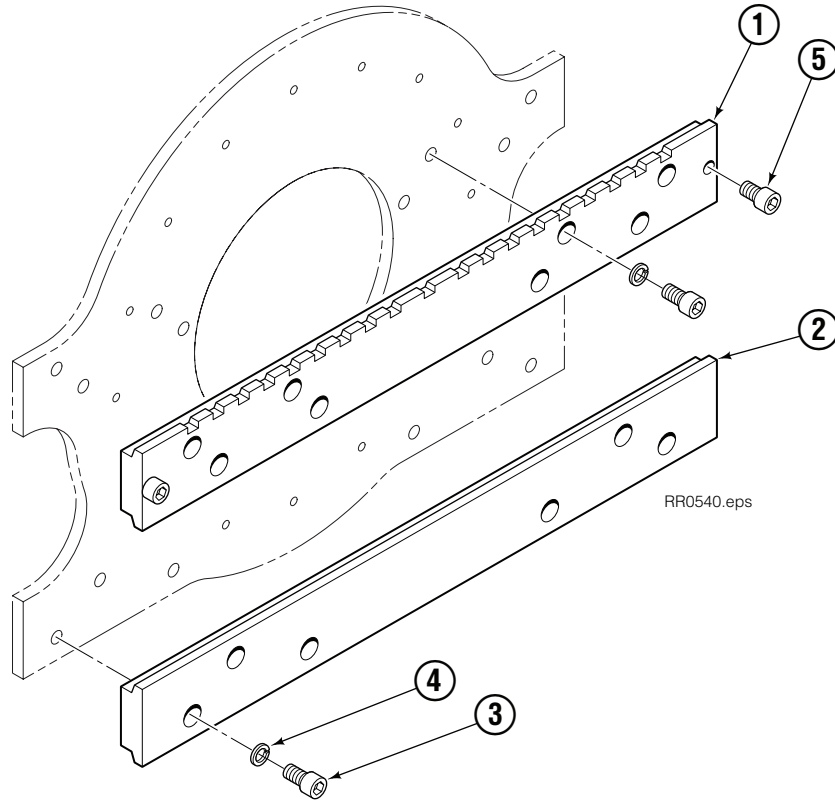

Fork Bar Group

40G			
REF	QTY	PART NO.	DESCRIPTION
		6804568	Fork Bar Group
1	1	6067243	Upper Fork Bar
2	1	6062888	Lower Fork Bar
3	14	769573	Capscrew, M16 x 30
4	14	678992	Lockwasher, M16
5	2	775443	Capscrew, M16 x 25