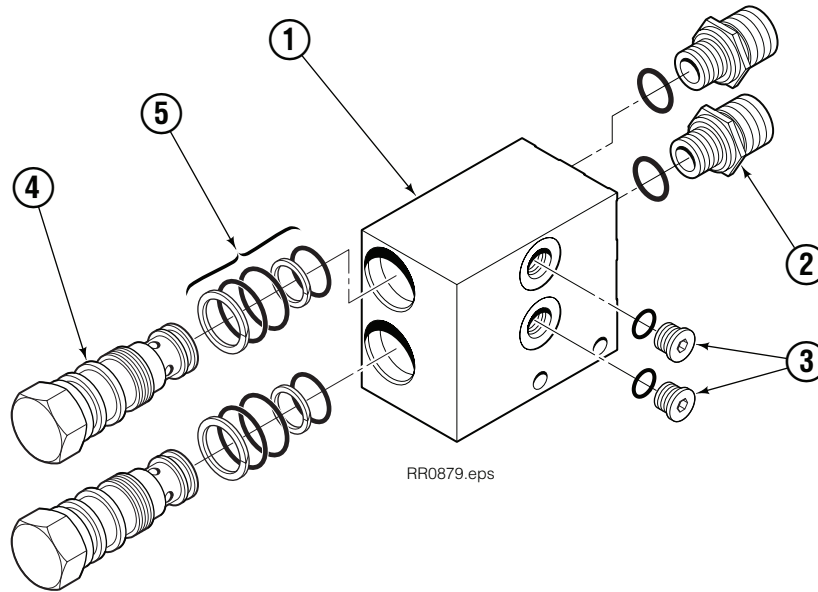

Valve Assembly

REF	QTY	PART NO.	DESCRIPTION
		6801328	Valve Assembly
1	1	6801315	Manifold
2	2	778100	Fitting, M16
3	2	663694	Plug, 3
4	2	6038929	Check Valve – P.O.
5	2	667516	Seal Kit