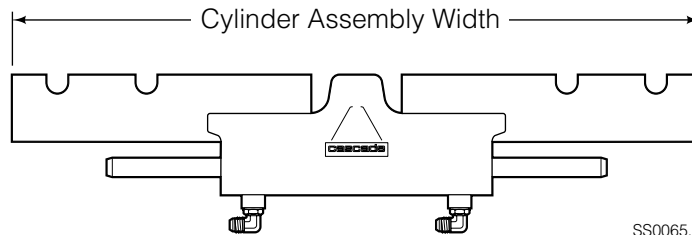

SS0065.ill

100E

REF	QTY	PART NO.	DESCRIPTION	REF	QTY	PART NO.	DESCRIPTION
		584001	Cylinder Assembly, 36.0 in. (915 mm)	8	2	564404	● Bearing Ring
1	2	564408	● Wiper Seal	9	1	564407	● Piston Seal
2	2	7210	Snap Ring	10	2	564402	Retainer
3	2	564403	Retaining Ring	11	2	564226	Speed Control Washer
4	2	615131	● Back-Up Ring	12	2	—	Spacer
5	2	2789	● O-Ring	13	2	601676	Fitting, JIC 6-6
6	2	564406	● Rod Seal	14	—	■	Cylinder Shell
7	1	564401	Rod			564409	Service Kit

● Included in Service Kit 564409.

■ Not serviceable, order new cylinder assembly.

Reference: Fitting Group 204179, Restrictor Group 205369.