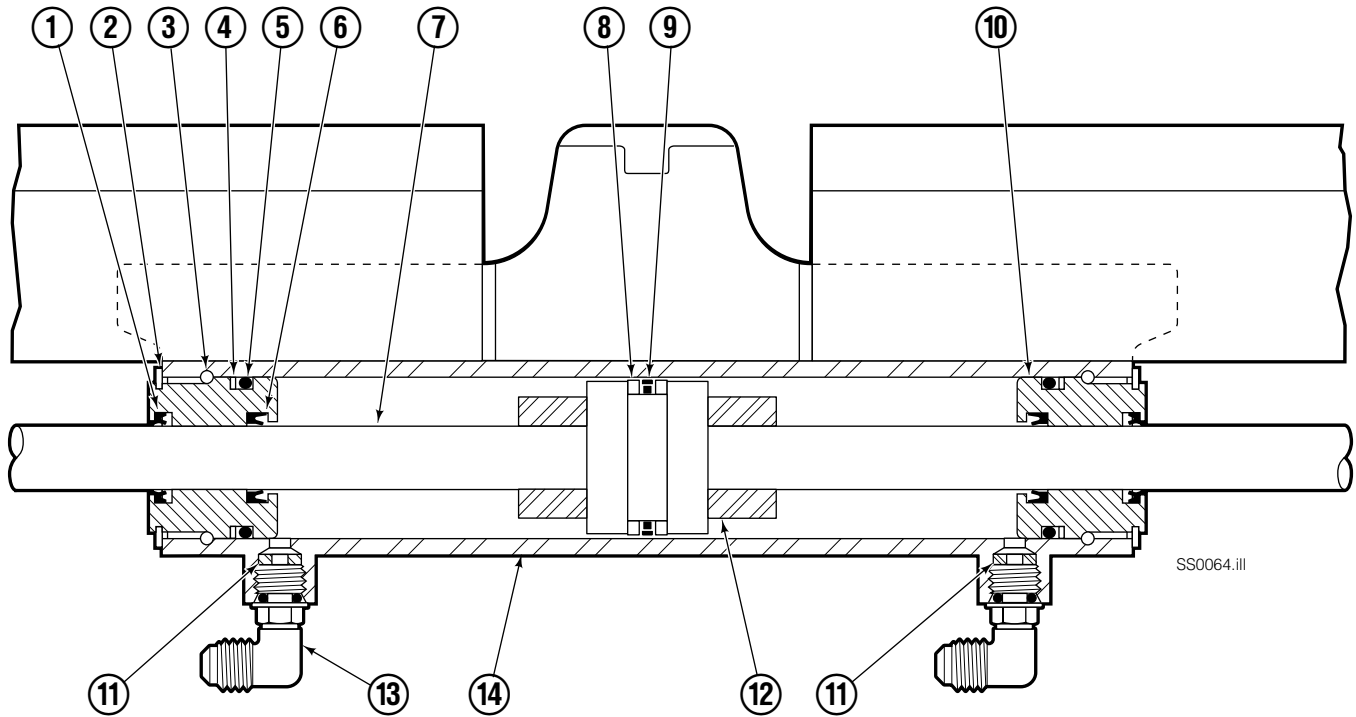

Cylinder

SS0064.ill