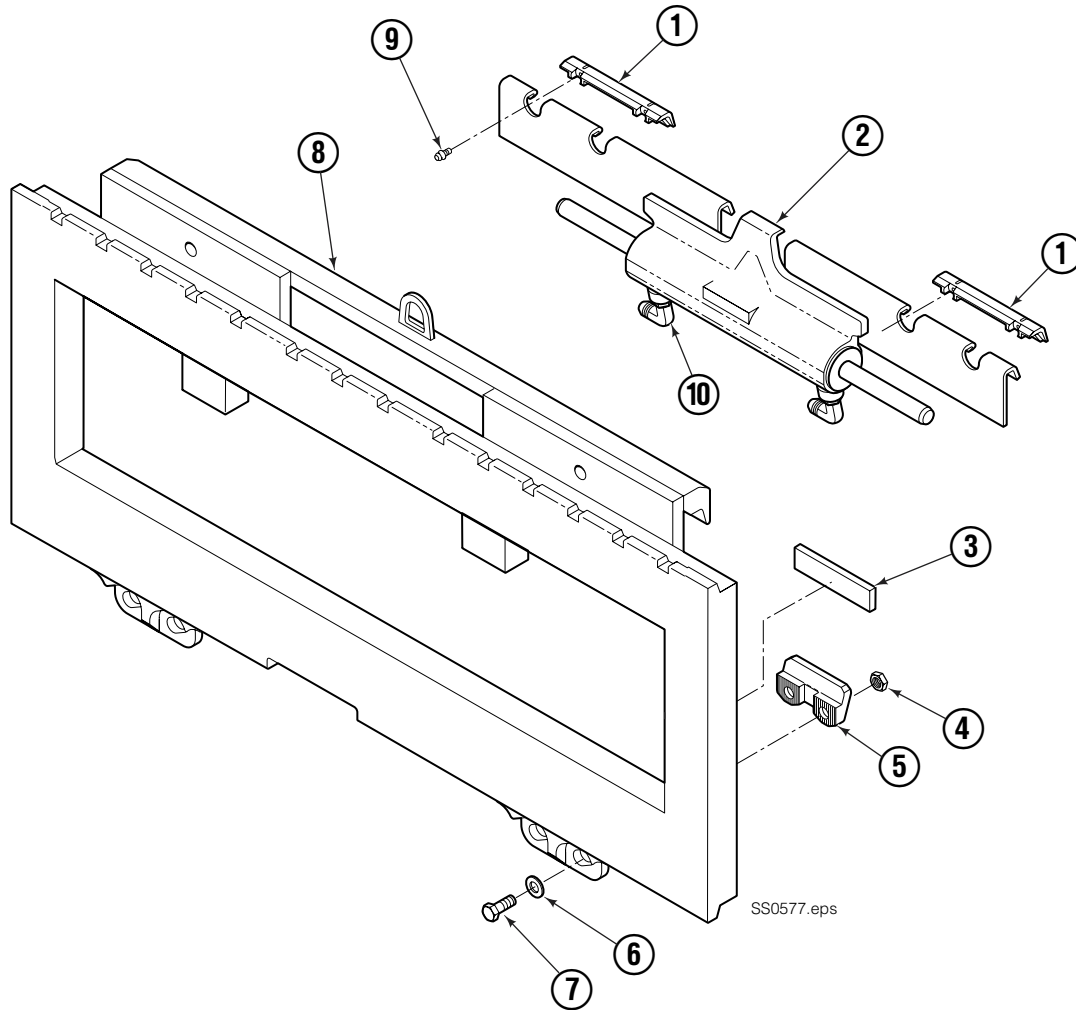

# Publications

GA0006 eps

100E Sideshifter	
PART NO.	DESCRIPTION
	Parts Manual
205849	Service Manual
205124	Operator Guide
205125	Installation Instruction
679929	Tool Catalog
673964	Literature Index Order Form

# Sideshifter Assembly

100E			
REF	QTY	PART NO.	DESCRIPTION
1	2	672018	Upper Bearing
2	2	584001	Cylinder Assembly ●
3	2	208350	Lower Bearing
4	4	553857	▲ Nut
5	2	204186	▲ Lower Hook
6	4	667225	▲ Washer, .625
7	4	639121	▲ Capscrew, 5/8 NCx1.50 GR5
8	1	6028118	Frame ★
9	2	7403	Grease Fitting
10	2	601676	Fitting, 6-6 ■

## 100E

REF	QTY	PART NO.	DESCRIPTION	REF	QTY	PART NO.	DESCRIPTION
		584001	Cylinder Assembly, 36.0 in. (915 mm)	8	2	564404	● Bearing Ring
1	2	564408	● Wiper Seal	9	1	564407	● Piston Seal
2	2	7210	Snap Ring	10	2	564402	Retainer
3	2	564403	Retaining Ring	11	2	564226	Speed Control Washer
4	2	615131	● Back-Up Ring	12	2	—	Spacer
5	2	2789	● O-Ring	13	2	601676	Fitting, JIC 6-6
6	2	564406	● Rod Seal	14	—	■	Cylinder Shell
7	1	564401	Rod			564409	Service Kit