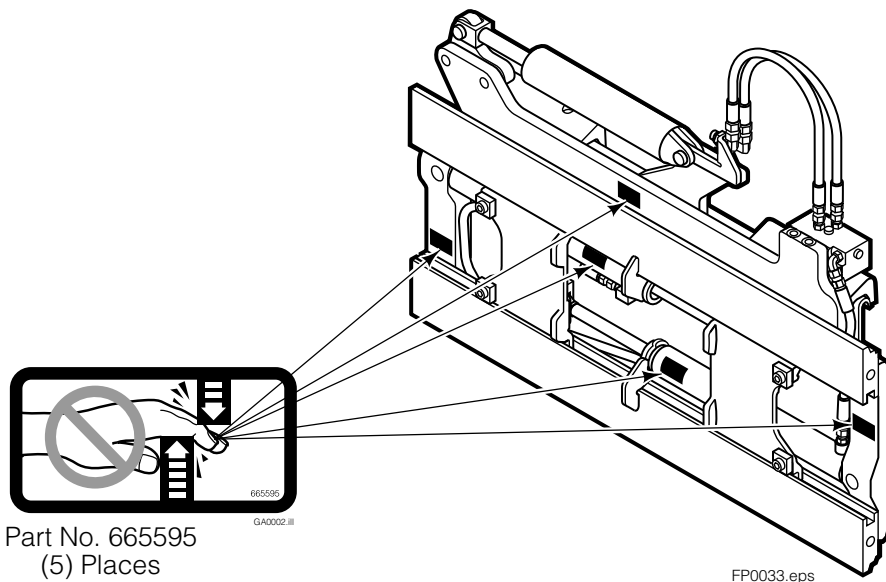

Safety Decals

FP0033.eps

Mounting Group Non-Sideshifting

Reference:
BC-106
SK-6042
Mtg: S-4097
Frame: S-4089

100F

REF	QTY	PART NO.	DESCRIPTION	REF	QTY	PART NO.	DESCRIPTION
		209458●	Non-Sideshifting Mounting-49" ■	5	4	766154	Capscrew, M16x2,0x40-8.8
1	1	209385	Frame-49" ■	6	4	667225	Washer
2	1	209402	Anchor Bracket-49" ■	7	4	678990	Nut
3	2	672018	Upper Bearing	8	2	208350	Lower Bearing
4	2	204186	Lower Hook				

- Carriage width.
- Includes items 2 through 8.

Hydraulic/Fork Group

Reference:
BC-106
SK-6042

100F							
REF	QTY	PART NO.	DESCRIPTION	REF	QTY	PART NO.	DESCRIPTION
		●209465	Hydraulic Group ■	13	2	763169	Capscrew
		□209502	Fork Group	14	2	680217	Lockwasher
◆1	1	209487	Cylinder Assembly L. H. ■	15	8	681370	Capscrew
▼2	1	209494	Cylinder Assembly R. H. ■	16	2	209308	Pin
3	1	209515	Hose ■	17	4	209306	Block
4	1	209522	Hose ■	18	2	209305	Grommet
5	1	209528	Hose	19	2	661675	Clevis Pin
6	1	209530	Hose ■	20	2	672726	Hairpin Cotter
7	2	209391	Fork Carrier	21	1	763022	Capscrew
8	2	209280	Lug	22	2	7403	Grease Fitting
9	4	209303	Bearing	23	1	681238	Lockwasher
10	4	768838	Capscrew	24	1	200008	Cable Tie
11	4	678992	Lockwasher	25	5	604511	Fitting, 6-6
12	2	206923	Eyebolt				