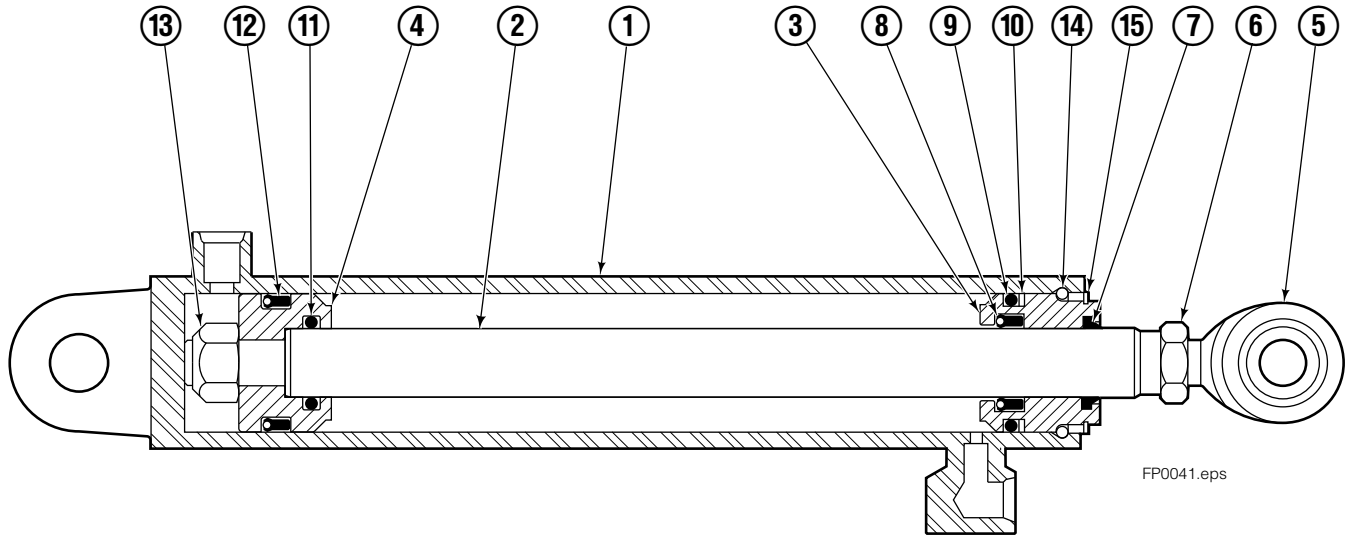

Left Hand Cylinder

FP0041.eps

100F			
REF	QTY	PART NO.	DESCRIPTION
		209487	Cylinder Assembly - 49" ■
1	1	564487	Shell - 49" ■
2	1	564494	Rod - 49" ■
3	1	564451	Retainer
4	1	562056	Piston
5	1	564452	Rod End
6	1	5721	Nut
● 7	1	564408	Rod Wiper
● 8	1	564406	Rod Seal
● 9	1	562127	O-Ring
● 10	1	563388	Back-up Ring
● 11	1	563278	O-Ring
● 12	1	564141	Piston Seal
13	1	678019	Piston Nut
14	1	562942	Retaining Ring
15	1	562951	Snap Ring
16	1	---	Spacer
		564453	Service Kit

- Carriage width.
- Included in Service Kit 564453.