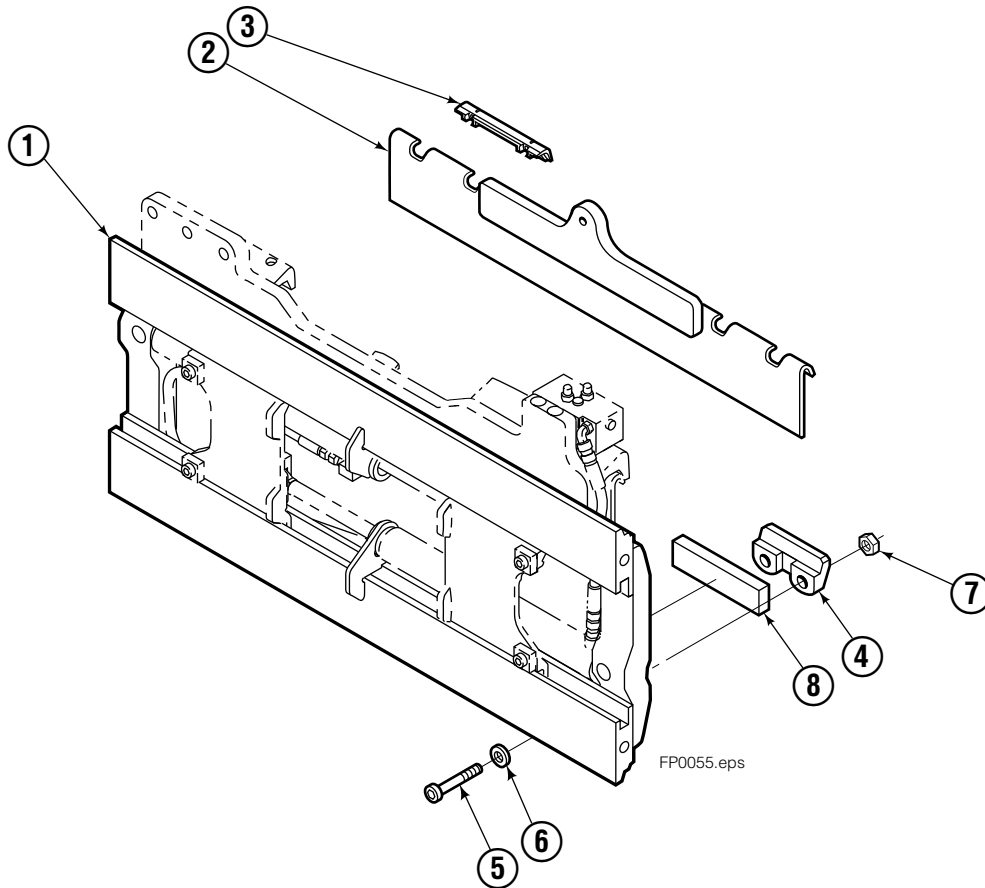

Safety Decals

FP0033.eps

Mounting Group Non-Sideshifting

Reference:
BC-106
SK-6042
Mtg: S-4097
Frame: S-4089

100F

REF	QTY	PART NO.	DESCRIPTION	REF	QTY	PART NO.	DESCRIPTION
		209458●	Non-Sideshifting Mounting-49" ■	5	4	766154	Capscrew, M16x2,0x40-8.8
1	1	209385	Frame-49" ■	6	4	667225	Washer
2	1	209402	Anchor Bracket-49" ■	7	4	678990	Nut
3	2	672018	Upper Bearing	8	2	208350	Lower Bearing
4	2	204186	Lower Hook				

- Carriage width.
- Includes items 2 through 8.

Hydraulic/Fork Group

Reference:
BC-106
SK-6042

100F							
REF	QTY	PART NO.	DESCRIPTION	REF	QTY	PART NO.	DESCRIPTION
		●209465	Hydraulic Group ■	13	2	763169	Capscrew
		□209502	Fork Group	14	2	680217	Lockwasher
◆1	1	209487	Cylinder Assembly L. H. ■	15	8	681370	Capscrew
▼2	1	209494	Cylinder Assembly R. H. ■	16	2	209308	Pin
3	1	209515	Hose ■	17	4	209306	Block
4	1	209522	Hose ■	18	2	209305	Grommet
5	1	209528	Hose	19	2	661675	Clevis Pin
6	1	209530	Hose ■	20	2	672726	Hairpin Cotter
7	2	209391	Fork Carrier	21	1	763022	Capscrew
8	2	209280	Lug	22	2	7403	Grease Fitting
9	4	209303	Bearing	23	1	681238	Lockwasher
10	4	768838	Capscrew	24	1	200008	Cable Tie
11	4	678992	Lockwasher	25	5	604511	Fitting, 6-6
12	2	206923	Eyebolt				