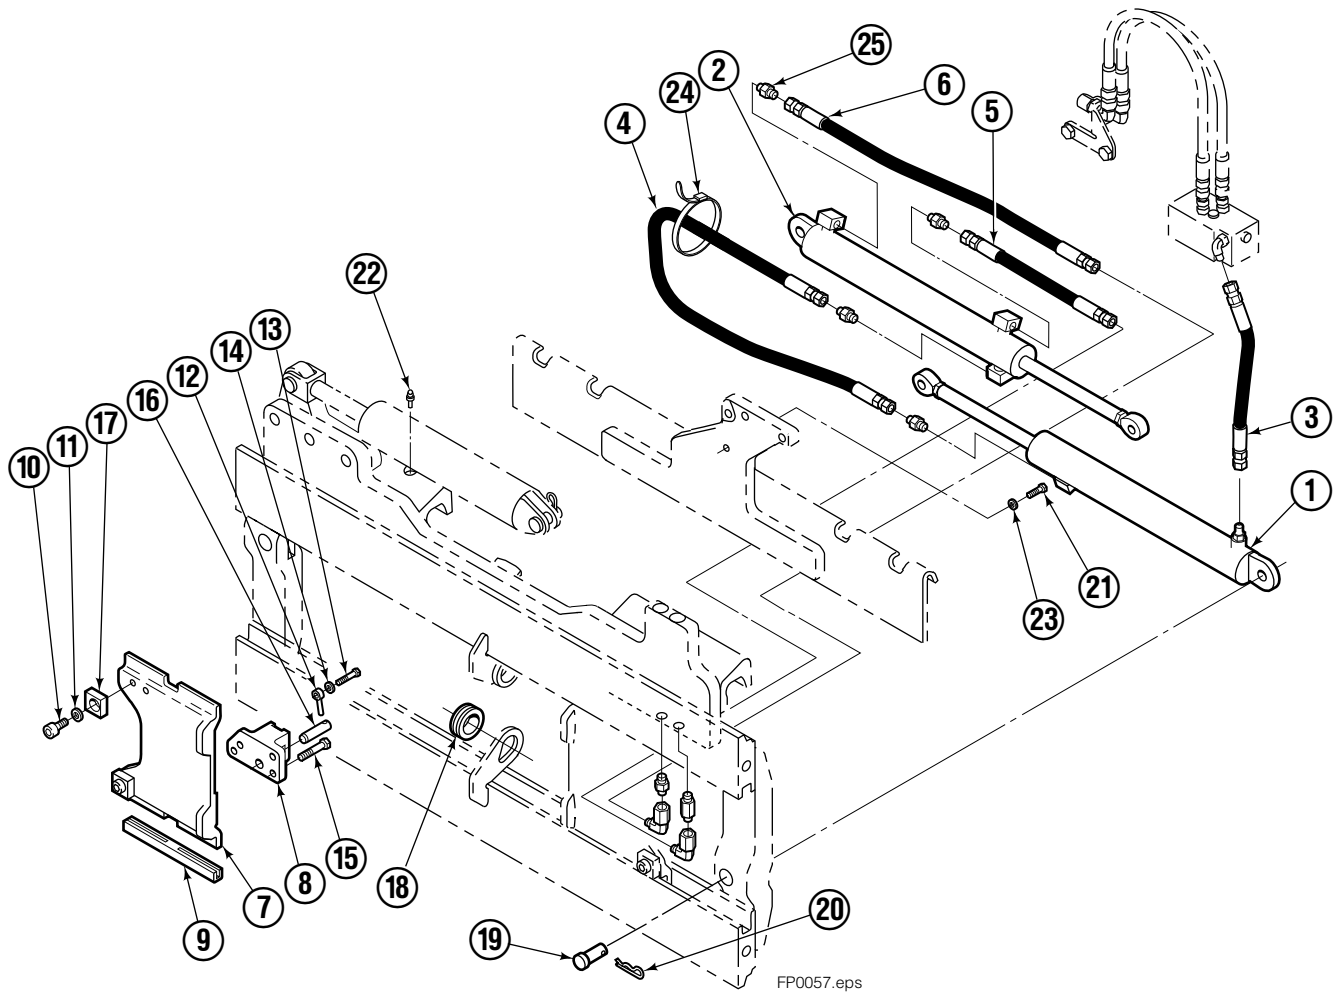

Safety Decals

FP0033.eps

Mounting Group Non-Sideshifting

Reference:
BC-106
SK-6042
Mtg: S-4097
Frame: S-4089

100F

REF	QTY	PART NO.	DESCRIPTION	REF	QTY	PART NO.	DESCRIPTION
		209458●	Non-Sideshifting Mounting-49" ■	5	4	766154	Capscrew, M16x2,0x40-8.8
1	1	209385	Frame-49" ■	6	4	667225	Washer
2	1	209402	Anchor Bracket-49" ■	7	4	678990	Nut
3	2	672018	Upper Bearing	8	2	208350	Lower Bearing
4	2	204186	Lower Hook				

- Carriage width.
- Includes items 2 through 8.

Hydraulic/Fork Group

Reference:
BC-106
SK-6042

100F							
REF	QTY	PART NO.	DESCRIPTION	REF	QTY	PART NO.	DESCRIPTION
		●209465	Hydraulic Group ■	13	2	763169	Capscrew
		□209502	Fork Group	14	2	680217	Lockwasher
◆1	1	209487	Cylinder Assembly L. H. ■	15	8	681370	Capscrew
▼2	1	209494	Cylinder Assembly R. H. ■	16	2	209308	Pin
3	1	209515	Hose ■	17	4	209306	Block
4	1	209522	Hose ■	18	2	209305	Grommet
5	1	209528	Hose	19	2	661675	Clevis Pin
6	1	209530	Hose ■	20	2	672726	Hairpin Cotter
7	2	209391	Fork Carrier	21	1	763022	Capscrew
8	2	209280	Lug	22	2	7403	Grease Fitting
9	4	209303	Bearing	23	1	681238	Lockwasher
10	4	768838	Capscrew	24	1	200008	Cable Tie
11	4	678992	Lockwasher	25	5	604511	Fitting, 6-6
12	2	206923	Eyebolt				

100F			
REF	QTY	PART NO.	DESCRIPTION
		209487	Cylinder Assembly - 49" ■
1	1	564487	Shell - 49" ■
2	1	564494	Rod - 49" ■
3	1	564451	Retainer
4	1	562056	Piston
5	1	564452	Rod End
6	1	5721	Nut
● 7	1	564408	Rod Wiper
● 8	1	564406	Rod Seal
● 9	1	562127	O-Ring
● 10	1	563388	Back-up Ring
● 11	1	563278	O-Ring
● 12	1	564141	Piston Seal
13	1	678019	Piston Nut
14	1	562942	Retaining Ring
15	1	562951	Snap Ring
16	1	---	Spacer
		564453	Service Kit