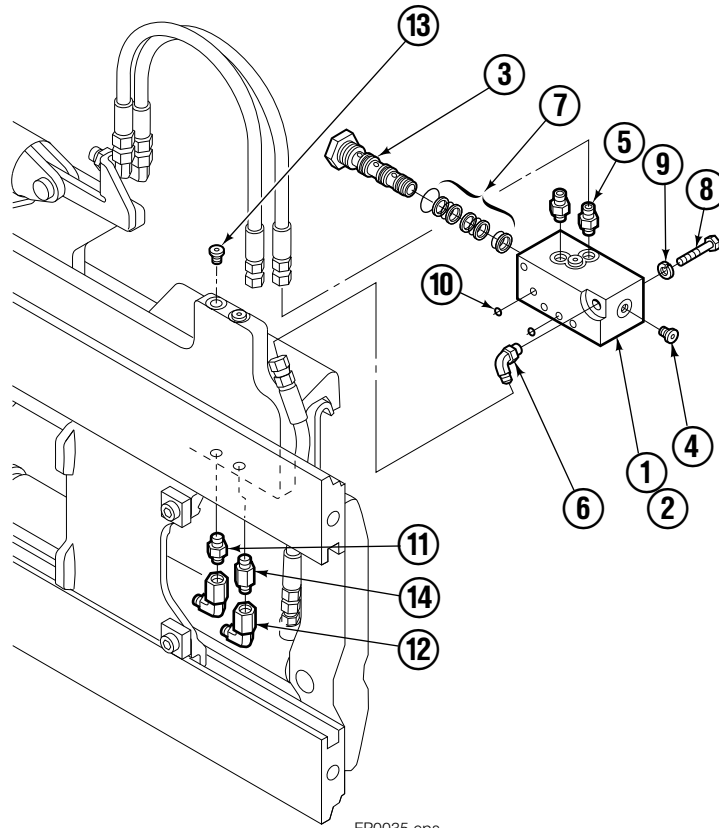

- Carriage width.
- Includes items 2 through 8.

Hydraulic/Fork Group

Reference:
BC-106
SK-6042

100F							
REF	QTY	PART NO.	DESCRIPTION	REF	QTY	PART NO.	DESCRIPTION
		●209465	Hydraulic Group ■	13	2	763169	Capscrew
		□209502	Fork Group	14	2	680217	Lockwasher
◆1	1	209487	Cylinder Assembly L. H. ■	15	8	681370	Capscrew
▼2	1	209494	Cylinder Assembly R. H. ■	16	2	209308	Pin
3	1	209515	Hose ■	17	4	209306	Block
4	1	209522	Hose ■	18	2	209305	Grommet
5	1	209528	Hose	19	2	661675	Clevis Pin
6	1	209530	Hose ■	20	2	672726	Hairpin Cotter
7	2	209391	Fork Carrier	21	1	763022	Capscrew
8	2	209280	Lug	22	2	7403	Grease Fitting
9	4	209303	Bearing	23	1	681238	Lockwasher
10	4	768838	Capscrew	24	1	200008	Cable Tie
11	4	678992	Lockwasher	25	5	604511	Fitting, 6-6
12	2	206923	Eyebolt				

- Carriage width.
- Included in Service Kit 564453.

Right Hand Cylinder

100F

REF	QTY	PART NO.	DESCRIPTION
		209494	Cylinder Assembly-49" ■
1	1	564501	Shell-49" ■
2	1	564494	Rod-49" ■
3	1	564451	Retainer
4	1	562056	Piston
5	1	564452	Rod End
6	1	5721	Nut
● 7	1	564408	Rod Wiper
● 8	1	564406	Rod Seal
● 9	1	562127	O-Ring
● 10	1	563388	Back-up Ring
● 11	1	563278	O-Ring
● 12	1	564141	Piston Seal
13	1	678019	Piston Nut
14	1	562942	Retaining Ring
15	1	562951	Snap Ring
16	1	---	Spacer
		564453	Service Kit

■ Carriage width.

● Included in Service Kit 564453.

Flow Divider Group

FP0035.eps

100F			
REF	QTY	PART NO.	DESCRIPTION
		209504	Flow Divider Group
1	1	■ 209310	Valve
2	1	209311	Valve Body
3	1	201527	Cartridge-Combiner
4	2	663694	Fitting, 3
5	2	604511	Fitting, 6-6
6	1	601676	Fitting, 6-6
7	1	679992	Service Kit
8	3	685105	Capscrew
9	3	678993	Lockwasher
10	2	207300	O-Ring
11	1	604511	Fitting, 6-6
12	2	2680	Fitting, 6-6
13	2	604510	Fitting, 6
14	1	605743	Fitting, 6-6