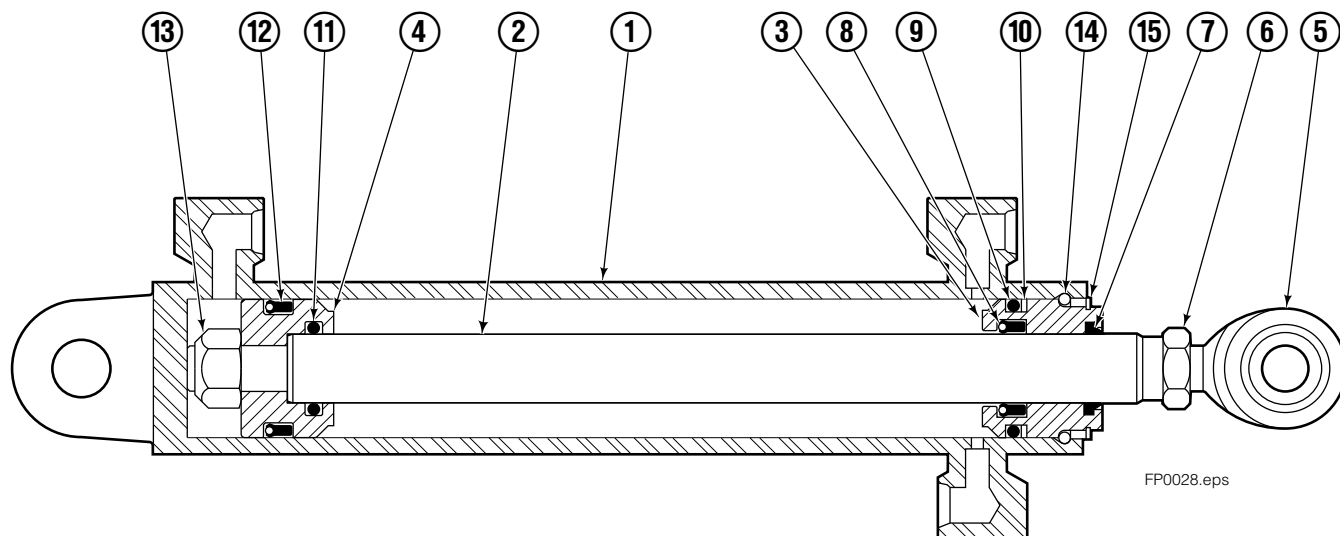

Right Hand Cylinder

100F

REF	QTY	PART NO.	DESCRIPTION
		209494	Cylinder Assembly-49" ■
1	1	564501	Shell-49" ■
2	1	564494	Rod-49" ■
3	1	564451	Retainer
4	1	562056	Piston
5	1	564452	Rod End
6	1	5721	Nut
● 7	1	564408	Rod Wiper
● 8	1	564406	Rod Seal
● 9	1	562127	O-Ring
● 10	1	563388	Back-up Ring
● 11	1	563278	O-Ring
● 12	1	564141	Piston Seal
13	1	678019	Piston Nut
14	1	562942	Retaining Ring
15	1	562951	Snap Ring
16	1	---	Spacer
		564453	Service Kit

■ Carriage width.

● Included in Service Kit 564453.