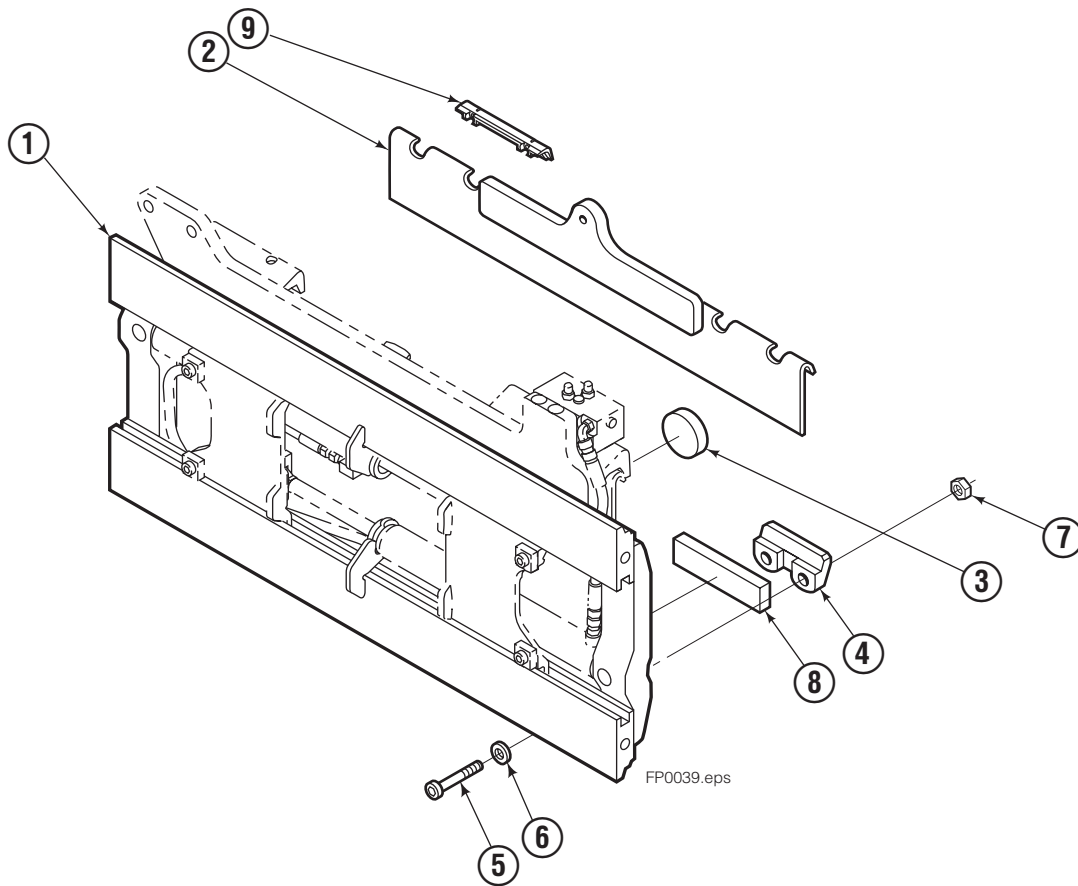

Safety Decals

Mounting Group Non-Sideshifting

Reference:
BC-106
SK-6042

100F

REF	QTY	PART NO.	DESCRIPTION	REF	QTY	PART NO.	DESCRIPTION
		209457●	Non-Sideshifting Mounting-41" ■	3	2	672018	Upper Bearing
		209458●	Non-Sideshifting Mounting-49" ■	4	2	204186	Lower Hook
		209459●	Non-Sideshifting Mounting-61" ■	5	4	766154	Capscrew, M16x2,0x40-8.8
1	1	209384	Frame-41" ■	6	4	667225	Washer
1	1	209385	Frame-49" ■	7	4	678990	Nut
1	1	209386	Frame-61" ■	8	2	208350	Lower Bearing
2	1	209401	Anchor Bracket-41" ■				
2	1	209402	Anchor Bracket-49" ■				
2	1	209403	Anchor Bracket-61" ■				

- Carriage width.
- Includes items 2 through 9.

Hydraulic/Fork Group

Reference:
BC-106
SK-6042

100F							
REF	QTY	PART NO.	DESCRIPTION	REF	QTY	PART NO.	DESCRIPTION
		●209466	Hydraulic Group ■	13	2	763169	Capscrew
		□209502	Fork Group	14	2	680217	Lockwasher
◆1	1	209488	Cylinder Assembly L. H. ■	15	8	681370	Capscrew
▼2	1	209495	Cylinder Assembly R. H. ■	16	2	209308	Pin
3	1	209516	Hose ■	17	4	209306	Block
4	1	209523	Hose ■	18	2	209305	Grommet
5	1	209528	Hose	19	2	661675	Clevis Pin
6	1	209531	Hose ■	20	2	672726	Hairpin Cotter
7	2	209391	Fork Carrier	21	1	763022	Capscrew
8	2	209280	Lug	22	2	7403	Grease Fitting
9	4	209303	Bearing	23	1	681238	Lockwasher
10	4	768838	Capscrew	24	1	200008	Cable Tie
11	4	678992	Lockwasher	25	5	604511	Fitting, 6-6
12	2	206923	Eyebolt				