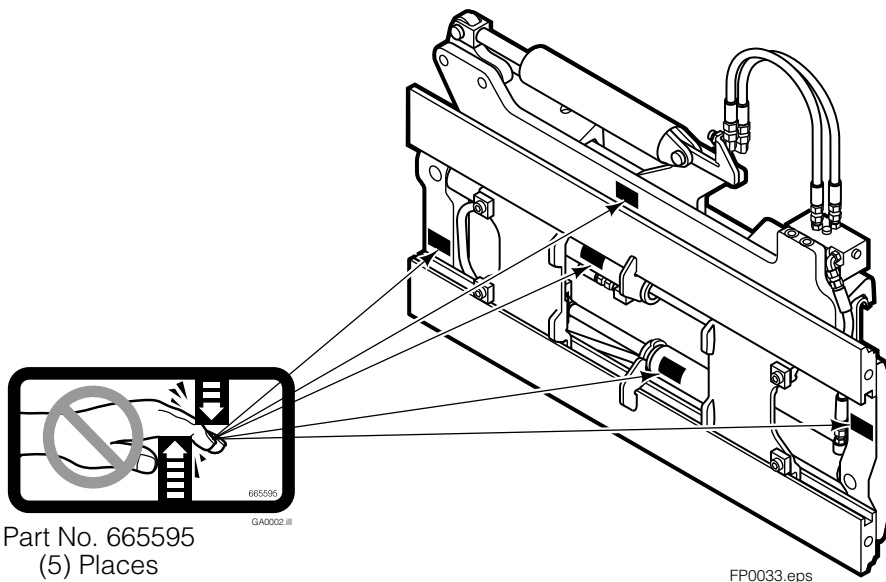

Safety Decals

Mounting Group Non-Sideshifting

Reference:
BC-106
SK-6042

100F

REF	QTY	PART NO.	DESCRIPTION	REF	QTY	PART NO.	DESCRIPTION
		209457●	Non-Sideshifting Mounting-41" ■	3	2	672018	Upper Bearing
		209458●	Non-Sideshifting Mounting-49" ■	4	2	204186	Lower Hook
		209459●	Non-Sideshifting Mounting-61" ■	5	4	766154	Capscrew, M16x2,0x40-8.8
1	1	209384	Frame-41" ■	6	4	667225	Washer
1	1	209385	Frame-49" ■	7	4	678990	Nut
1	1	209386	Frame-61" ■	8	2	208350	Lower Bearing
2	1	209401	Anchor Bracket-41" ■				
2	1	209402	Anchor Bracket-49" ■				
2	1	209403	Anchor Bracket-61" ■				

- Carriage width.
- Includes items 2 through 9.

Hydraulic/Fork Group

Reference:
BC-106
SK-6042

100F							
REF	QTY	PART NO.	DESCRIPTION	REF	QTY	PART NO.	DESCRIPTION
		●209466	Hydraulic Group ■	13	2	763169	Capscrew
		□209502	Fork Group	14	2	680217	Lockwasher
◆1	1	209488	Cylinder Assembly L. H. ■	15	8	681370	Capscrew
▼2	1	209495	Cylinder Assembly R. H. ■	16	2	209308	Pin
3	1	209516	Hose ■	17	4	209306	Block
4	1	209523	Hose ■	18	2	209305	Grommet
5	1	209528	Hose	19	2	661675	Clevis Pin
6	1	209531	Hose ■	20	2	672726	Hairpin Cotter
7	2	209391	Fork Carrier	21	1	763022	Capscrew
8	2	209280	Lug	22	2	7403	Grease Fitting
9	4	209303	Bearing	23	1	681238	Lockwasher
10	4	768838	Capscrew	24	1	200008	Cable Tie
11	4	678992	Lockwasher	25	5	604511	Fitting, 6-6
12	2	206923	Eyebolt				