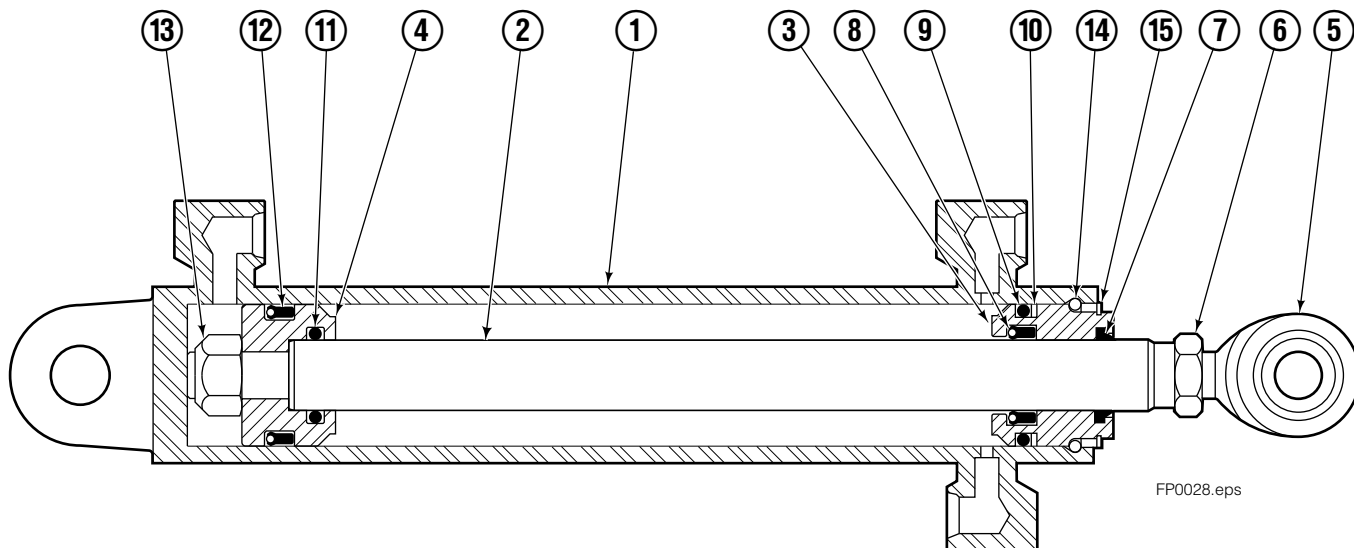

Right Hand Cylinder

100F

REF	QTY	PART NO.	DESCRIPTION
		209495	Cylinder Assembly ■
1	1	564502	Shell ■
2	1	564495	Rod ■
3	1	564451	Retainer
4	1	562056	Piston
5	1	564452	Rod End
6	1	5721	Nut
● 7	1	564408	Rod Wiper
● 8	1	564406	Rod Seal
● 9	1	562127	O-Ring
● 10	1	563388	Back-up Ring
● 11	1	563278	O-Ring
● 12	1	564141	Piston Seal
13	1	678019	Piston Nut
14	1	562942	Retaining Ring
15	1	562951	Snap Ring
		564453	Service Kit

- Carriage width.
- Included in Service Kit 564453.