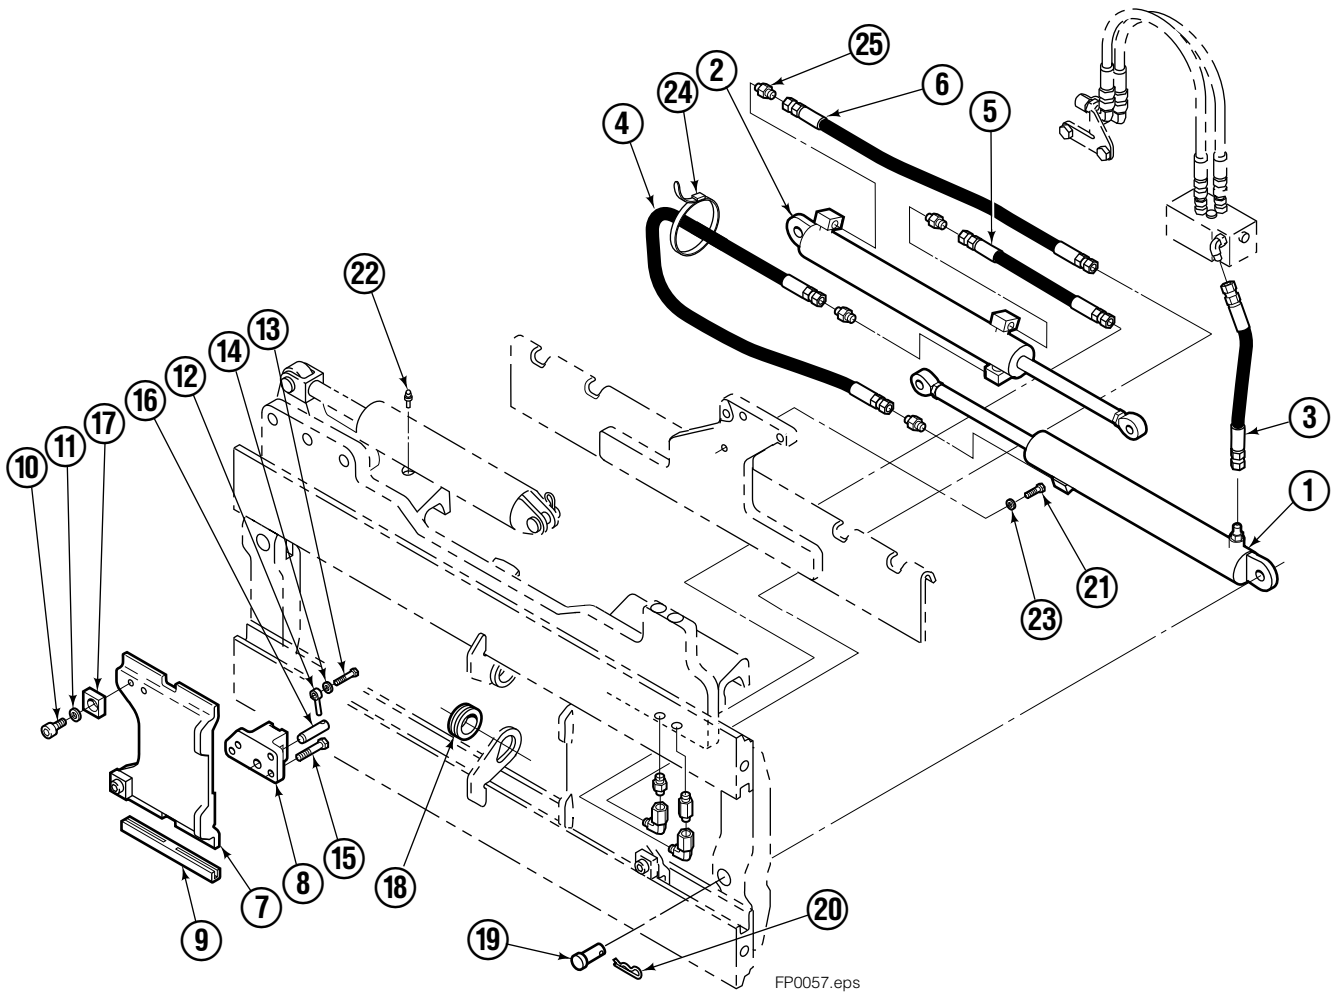

Safety Decals

Mounting Group Non-Sideshifting

Reference:
BC-106
SK-6042

100F

REF	QTY	PART NO.	DESCRIPTION	REF	QTY	PART NO.	DESCRIPTION
		209457●	Non-Sideshifting Mounting-41" ■	3	2	672018	Upper Bearing
		209458●	Non-Sideshifting Mounting-49" ■	4	2	204186	Lower Hook
		209459●	Non-Sideshifting Mounting-61" ■	5	4	766154	Capscrew, M16x2,0x40-8.8
1	1	209384	Frame-41" ■	6	4	667225	Washer
1	1	209385	Frame-49" ■	7	4	678990	Nut
1	1	209386	Frame-61" ■	8	2	208350	Lower Bearing
2	1	209401	Anchor Bracket-41" ■				
2	1	209402	Anchor Bracket-49" ■				
2	1	209403	Anchor Bracket-61" ■				

- Carriage width.
- Includes items 2 through 9.

Hydraulic/Fork Group

Reference:
BC-106
SK-6042

100F							
REF	QTY	PART NO.	DESCRIPTION	REF	QTY	PART NO.	DESCRIPTION
		●209466	Hydraulic Group ■	13	2	763169	Capscrew
		□209502	Fork Group	14	2	680217	Lockwasher
◆1	1	209488	Cylinder Assembly L. H. ■	15	8	681370	Capscrew
▼2	1	209495	Cylinder Assembly R. H. ■	16	2	209308	Pin
3	1	209516	Hose ■	17	4	209306	Block
4	1	209523	Hose ■	18	2	209305	Grommet
5	1	209528	Hose	19	2	661675	Clevis Pin
6	1	209531	Hose ■	20	2	672726	Hairpin Cotter
7	2	209391	Fork Carrier	21	1	763022	Capscrew
8	2	209280	Lug	22	2	7403	Grease Fitting
9	4	209303	Bearing	23	1	681238	Lockwasher
10	4	768838	Capscrew	24	1	200008	Cable Tie
11	4	678992	Lockwasher	25	5	604511	Fitting, 6-6
12	2	206923	Eyebolt				

100F			
REF	QTY	PART NO.	DESCRIPTION
		209488	Cylinder Assembly ■
1	1	564488	Shell ■
2	1	564495	Rod ■
3	1	564451	Retainer
4	1	562056	Piston
5	1	564452	Rod End
6	1	5721	Nut
● 7	1	564408	Rod Wiper
● 8	1	564406	Rod Seal
● 9	1	562127	O-Ring
● 10	1	563388	Back-up Ring
● 11	1	563278	O-Ring
● 12	1	564141	Piston Seal
13	1	678019	Piston Nut
14	1	562942	Retaining Ring
15	1	562951	Snap Ring
		564453	Service Kit