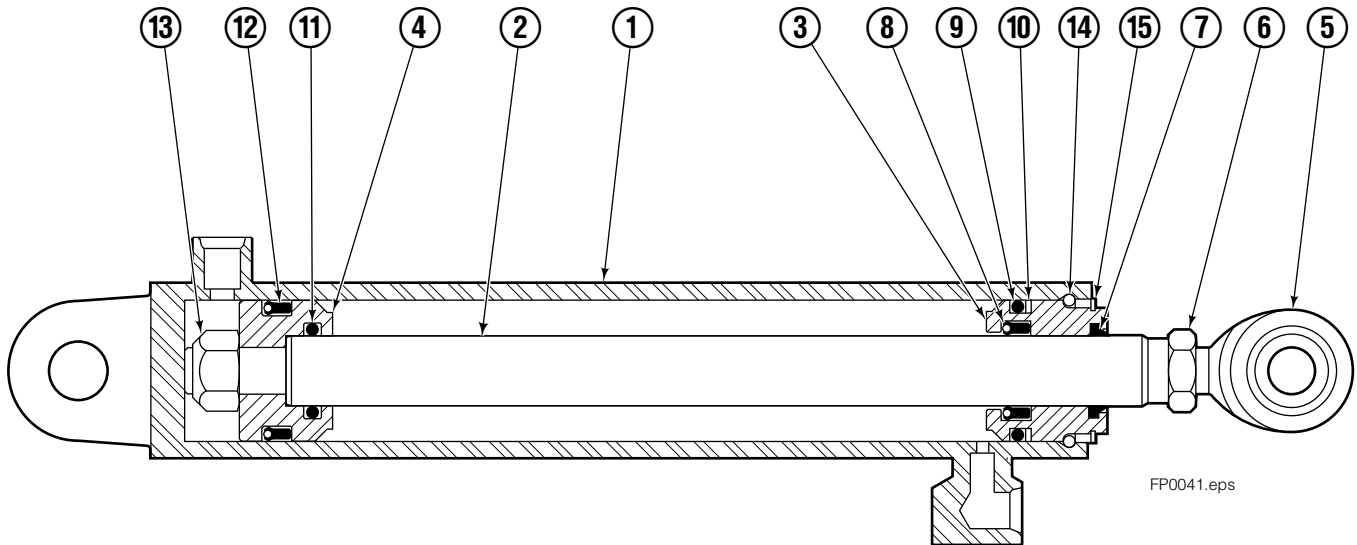

Left Hand Cylinder

FP0041.eps

100F			
REF	QTY	PART NO.	DESCRIPTION
		209488	Cylinder Assembly ■
1	1	564488	Shell ■
2	1	564495	Rod ■
3	1	564451	Retainer
4	1	562056	Piston
5	1	564452	Rod End
6	1	5721	Nut
● 7	1	564408	Rod Wiper
● 8	1	564406	Rod Seal
● 9	1	562127	O-Ring
● 10	1	563388	Back-up Ring
● 11	1	563278	O-Ring
● 12	1	564141	Piston Seal
13	1	678019	Piston Nut
14	1	562942	Retaining Ring
15	1	562951	Snap Ring
		564453	Service Kit

■ Carriage width.

● Included in Service Kit 564453.