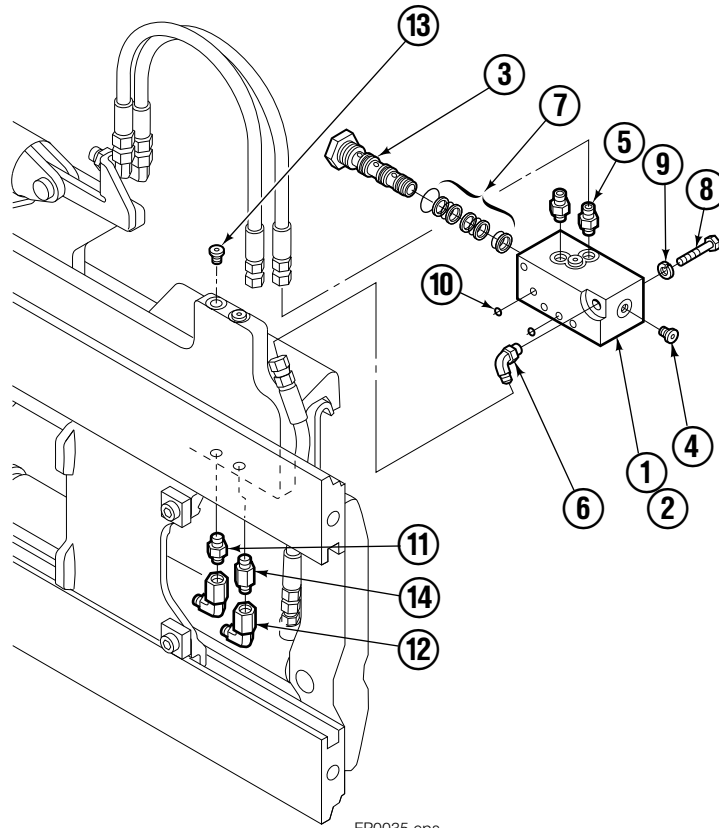

- Carriage width.
- Includes items 2 through 9.

Hydraulic/Fork Group

Reference:
BC-106
SK-6042

100F							
REF	QTY	PART NO.	DESCRIPTION	REF	QTY	PART NO.	DESCRIPTION
		●209466	Hydraulic Group ■	13	2	763169	Capscrew
		□209502	Fork Group	14	2	680217	Lockwasher
◆1	1	209488	Cylinder Assembly L. H. ■	15	8	681370	Capscrew
▼2	1	209495	Cylinder Assembly R. H. ■	16	2	209308	Pin
3	1	209516	Hose ■	17	4	209306	Block
4	1	209523	Hose ■	18	2	209305	Grommet
5	1	209528	Hose	19	2	661675	Clevis Pin
6	1	209531	Hose ■	20	2	672726	Hairpin Cotter
7	2	209391	Fork Carrier	21	1	763022	Capscrew
8	2	209280	Lug	22	2	7403	Grease Fitting
9	4	209303	Bearing	23	1	681238	Lockwasher
10	4	768838	Capscrew	24	1	200008	Cable Tie
11	4	678992	Lockwasher	25	5	604511	Fitting, 6-6
12	2	206923	Eyebolt				

■ Carriage width.

● Included in Service Kit 564453.

Right Hand Cylinder

100F

REF	QTY	PART NO.	DESCRIPTION
		209495	Cylinder Assembly ■
1	1	564502	Shell ■
2	1	564495	Rod ■
3	1	564451	Retainer
4	1	562056	Piston
5	1	564452	Rod End
6	1	5721	Nut
● 7	1	564408	Rod Wiper
● 8	1	564406	Rod Seal
● 9	1	562127	O-Ring
● 10	1	563388	Back-up Ring
● 11	1	563278	O-Ring
● 12	1	564141	Piston Seal
13	1	678019	Piston Nut
14	1	562942	Retaining Ring
15	1	562951	Snap Ring
		564453	Service Kit

- Carriage width.
- Included in Service Kit 564453.

Flow Divider Group

100F			
REF	QTY	PART NO.	DESCRIPTION
		209504	Flow Divider Group
1	1	■ 209310	Valve
2	1	209311	Valve Body
3	1	201527	Cartridge-Combiner
4	2	663694	Fitting, 3
5	2	604511	Fitting, 6-6
6	1	601676	Fitting, 6-6
7	1	679992	Service Kit
8	3	685105	Capscrew
9	3	678993	Lockwasher
10	2	207300	O-Ring
11	1	604511	Fitting, 6-6
12	2	2680	Fitting, 6-6
13	2	604510	Fitting, 6
14	1	605743	Fitting, 6-6