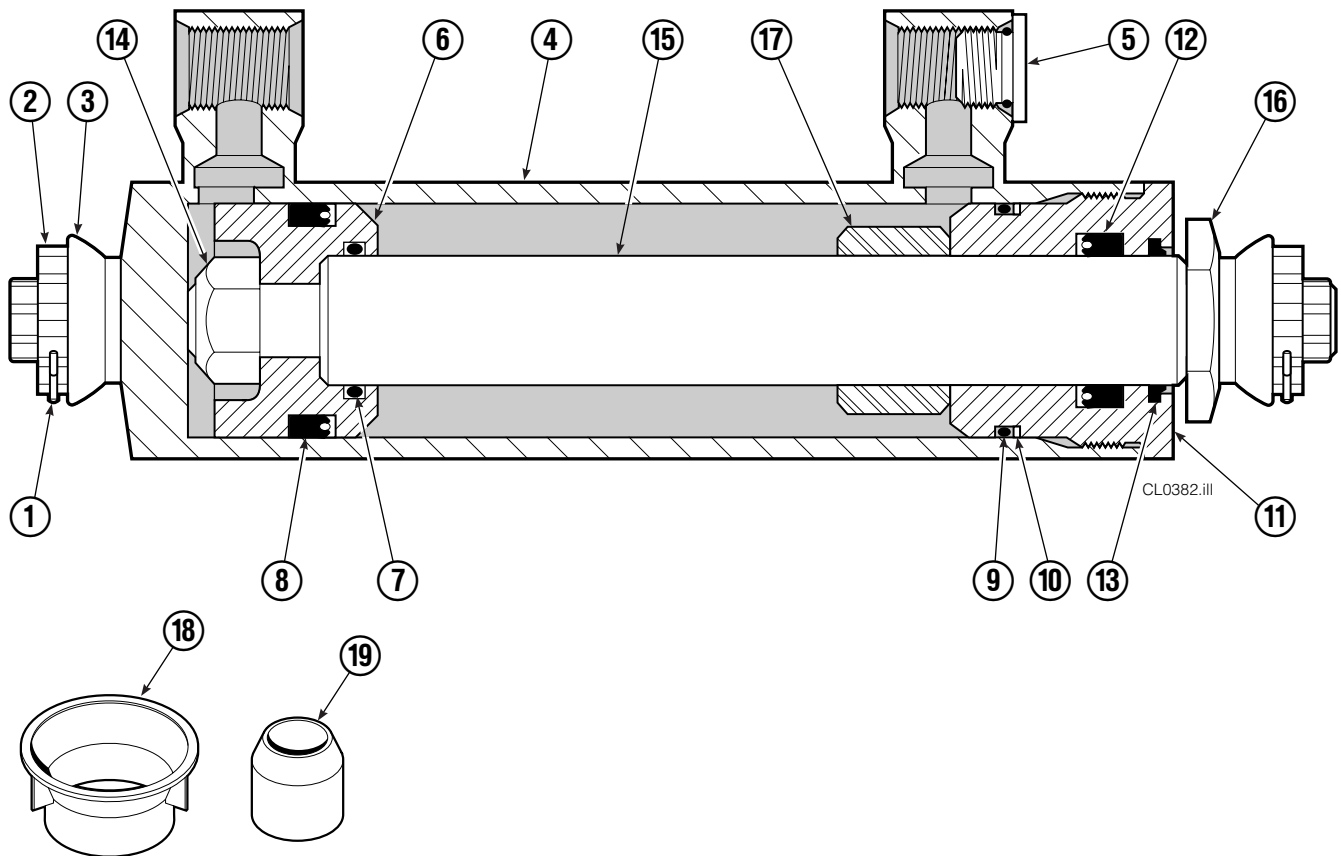

Base Unit Group

CL2339.iii

15D

REF	QTY	PART NO.	DESCRIPTION	REF	QTY	PART NO.	DESCRIPTION
1	2	210436	Hose, 24.75 in.	16	2	768414	Capscrew, M12x65
2	2	210449	Hose, 18.25 in.	17	4	208858	Bearing
3	1	675326	Shim Kit ■	18	4	667663	Bearing
4	2	209021	Washer, M10	19	4	208857	Bearing
5	1	601377	Fitting, 8-8	20	1	3011055	Mounting Plate - RH
6	2	684594	Capscrew, M10x20	21	1	3011054	Mounting Plate - LH
7	2	766646	Capscrew, M10x20	22	1	221417	Frame - Lower
8	2	204200	Cylinder ▲	23	1	669957	Plate
9	2	768953	Roll Pin - Inner	24	1	671545	Bumper - Lower
10	2	769009	Roll Pin - Outer	25	4	683001	Washer, M12
11	1	221280	Frame - Upper	26	4	768556	Capscrew, M12x45
12	8	202251	Washer	27	2	602580	Fitting, 8
13	8	684659	Capscrew, M12x75	28	6	611288	Fitting, 6-8
14	1	672331	Bumper	29	2	6019053	Fitting
15	2	763025	Nut, M12	30	4	688387	Nut, M12

■ Includes two .015 Shims, and eight .020 Shims.

Reference: Base Unit, 6032254.

▲ See Cylinder page for parts breakdown.

Clamp Cylinder

REF	QTY	PART NO.	DESCRIPTION
		204200	Cylinder Assembly
1	2	6510	Cotter Pin ■
2	2	667624	Nut Retainer ■
3	2	667625	Nut ■
4	1	559662	Shell
5	1	602580	Fitting
6	1	559702	Piston
7	1	2716	O-Ring ▲
8	1	557598	Seal ▲
9	1	2722	O-Ring ▲
10	1	615126	Back-Up Ring ▲
11	1	413799	Retainer
12	1	662448	Seal ▲
13	1	636853	Wiper ▲
14	1	667623	Nut
15	1	416991	Rod
16	1	667626	Washer
17	1	—	Spacer
18	1	671047	Seal Loader, Piston ▲
19	1	671051	Seal Loader, Retainer ▲
		560729	Service Kit