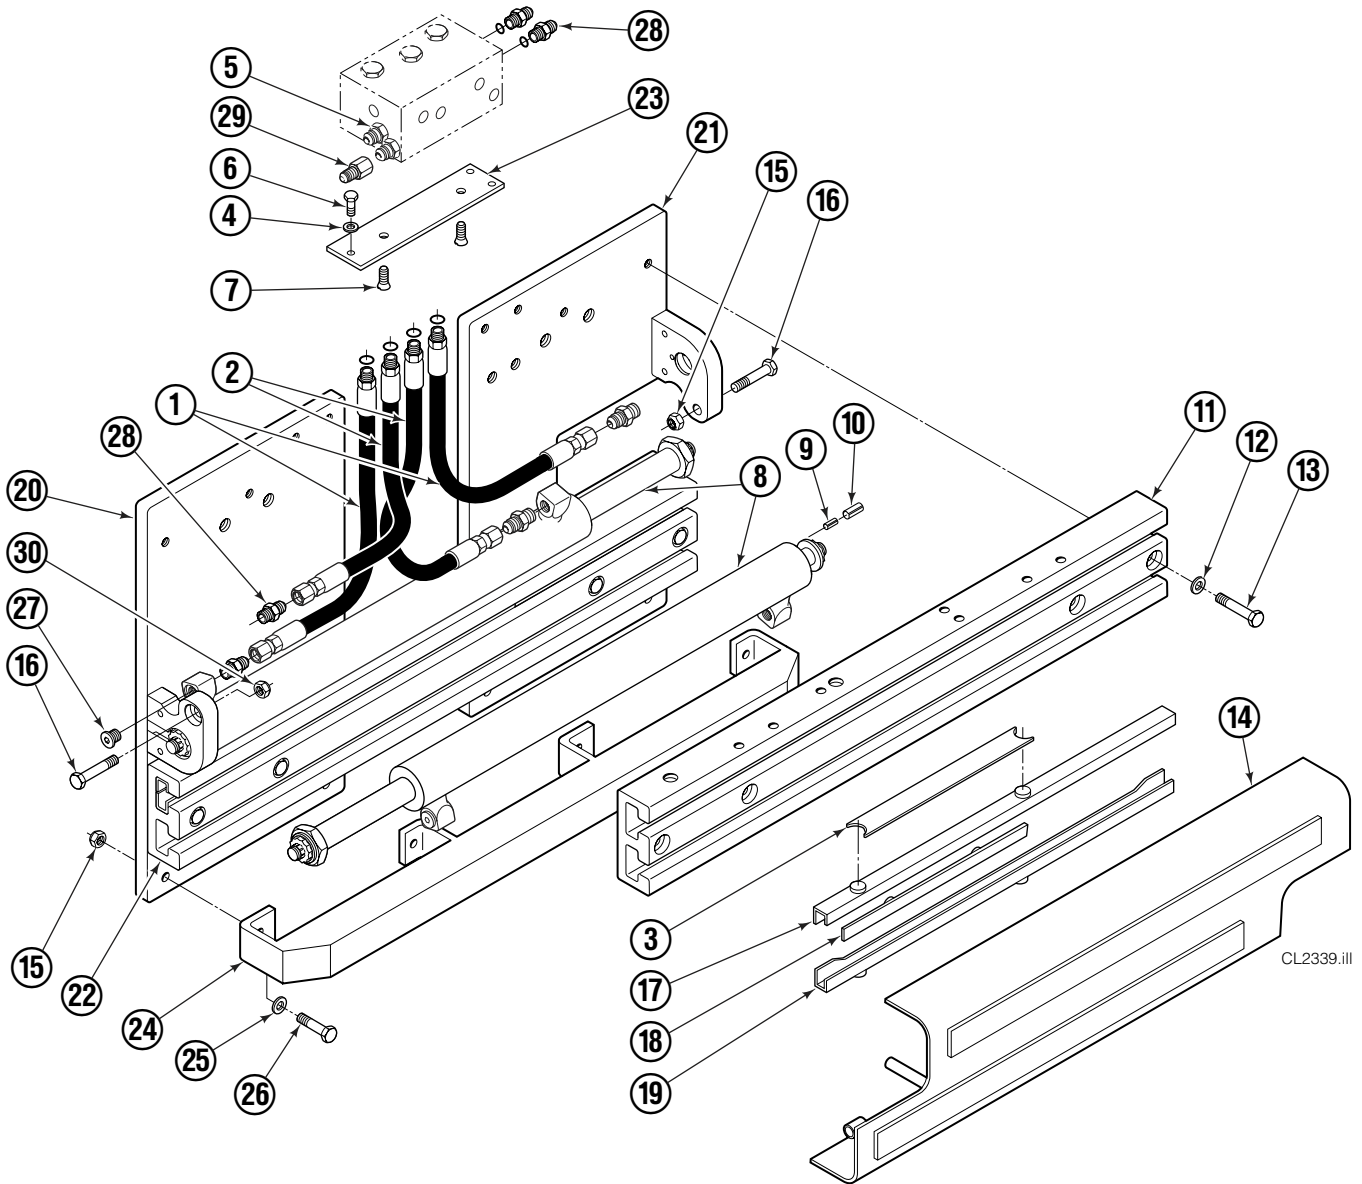

Internet: www.cascorp.com

Safety Decals

REF	QTY	PART NO.	DESCRIPTION
1	1	679150	No Step Decal
2	2	665595	No Hand Hold Decal
3	1	679059	Quick Change Hook Decal

Publications

PART NO.	DESCRIPTION
670487	Service Manual
670834	Operators Guide
670488	Installation Instructions
680664	Servicing Cascade Cylinders-VHS
679929	Tool Catalog
673964	Literature Index Order Form

Base Unit Group

CL2339.iii

15D

REF	QTY	PART NO.	DESCRIPTION	REF	QTY	PART NO.	DESCRIPTION
1	2	210436	Hose, 24.75 in.	16	2	768414	Capscrew, M12x65
2	2	210449	Hose, 18.25 in.	17	4	208858	Bearing
3	1	675326	Shim Kit ■	18	4	667663	Bearing
4	2	209021	Washer, M10	19	4	208857	Bearing
5	1	601377	Fitting, 8-8	20	1	3011055	Mounting Plate - RH
6	2	684594	Capscrew, M10x20	21	1	3011054	Mounting Plate - LH
7	2	766646	Capscrew, M10x20	22	1	221417	Frame - Lower
8	2	204200	Cylinder ▲	23	1	669957	Plate
9	2	768953	Roll Pin - Inner	24	1	671545	Bumper - Lower
10	2	769009	Roll Pin - Outer	25	4	683001	Washer, M12
11	1	221280	Frame - Upper	26	4	768556	Capscrew, M12x45
12	8	202251	Washer	27	2	602580	Fitting, 8
13	8	684659	Capscrew, M12x75	28	6	611288	Fitting, 6-8
14	1	672331	Bumper	29	2	6019053	Fitting
15	2	763025	Nut, M12	30	4	688387	Nut, M12

■ Includes two .015 Shims, and eight .020 Shims.

Reference: Base Unit, 6032254.

▲ See Cylinder page for parts breakdown.

Clamp Cylinder

REF	QTY	PART NO.	DESCRIPTION
		204200	Cylinder Assembly
1	2	6510	Cotter Pin ■
2	2	667624	Nut Retainer ■
3	2	667625	Nut ■
4	1	559662	Shell
5	1	602580	Fitting
6	1	559702	Piston
7	1	2716	O-Ring ▲
8	1	557598	Seal ▲
9	1	2722	O-Ring ▲
10	1	615126	Back-Up Ring ▲
11	1	413799	Retainer
12	1	662448	Seal ▲
13	1	636853	Wiper ▲
14	1	667623	Nut
15	1	416991	Rod
16	1	667626	Washer
17	1	—	Spacer
18	1	671047	Seal Loader, Piston ▲
19	1	671051	Seal Loader, Retainer ▲
		560729	Service Kit