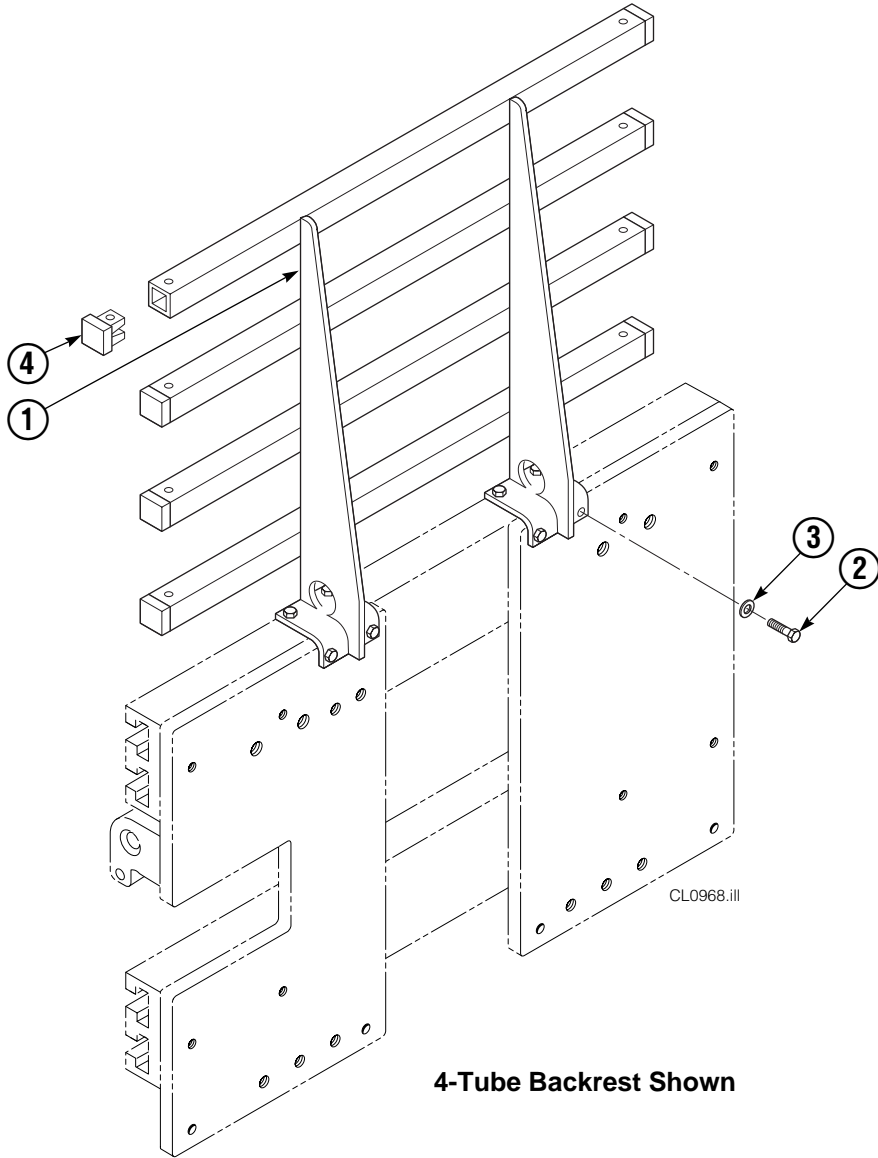

Base Unit Group

CL2339.iii

15D

REF	QTY	PART NO.	DESCRIPTION	REF	QTY	PART NO.	DESCRIPTION
1	2	210436	Hose, 24.75 in.	16	2	768414	Capscrew, M12x65
2	2	210449	Hose, 18.25 in.	17	4	208858	Bearing
3	1	675326	Shim Kit ■	18	4	667663	Bearing
4	2	209021	Washer, M10	19	4	208857	Bearing
5	1	601377	Fitting, 8-8	20	1	3011055	Mounting Plate - RH
6	2	684594	Capscrew, M10x20	21	1	3011054	Mounting Plate - LH
7	2	766646	Capscrew, M10x20	22	1	221417	Frame - Lower
8	2	204200	Cylinder ▲	23	1	669957	Plate
9	2	768953	Roll Pin - Inner	24	1	671545	Bumper - Lower
10	2	769009	Roll Pin - Outer	25	4	683001	Washer, M12
11	1	221280	Frame - Upper	26	4	768556	Capscrew, M12x45
12	8	202251	Washer	27	2	602580	Fitting, 8
13	8	684659	Capscrew, M12x75	28	6	611288	Fitting, 6-8
14	1	672331	Bumper	29	2	6019053	Fitting
15	2	763025	Nut, M12	30	4	688387	Nut, M12

● Included in Service Kit 667513.

■ For eliminating regeneration circuit only. See Technical Bulletin 121.

Reference: SK-5302.

Arms and Pads

15D							
REF	QTY	PART NO.	DESCRIPTION	REF	QTY	PART NO.	DESCRIPTION
1	2	222718	Contact Pad	11	4	765329	Capscrew, M8 x 20
2	1	221384	Arm – LH	12	4	6020429	Eye Pin
3	1	221402	Arm – RH	13	8	675620	Washer, M10
4	1	6030012	Stabilizer – LH	14	8	200590	Bushing
5	1	6030032	Stabilizer – RH	15	12	766646	Capscrew, M10 x 20
6	2	6029740	Filler Block – LH Upper/RH Lower	16	12	768706	Capscrew, M12 x 35
7	2	6028757	Filler Block – LH Lower/RH Upper	17	12	683170	Nut
8	2	210154	Spring	18	4	787398	Washer, M8
9	4	203405	Capscrew, M10 x 16	19	1	675626	Bushing Driver Tool
10	4	210161	Pin	20	▲	676841	Contact Pad Repair Kit

Reference: 6030089 Common Parts, 6029991 Stabilizer Group, SK-6390, S-4217, S-21432, S-21433, S-21431.

▲ Repairs one hole.

Backrest Group

25D			
REF	QTY	PART NO.	DESCRIPTION
		221579	Backrest Group
1	1	669899	Backrest
2	8	768810	Capscrew, M10x30
3	8	667910	Washer, M10
4	12	674356	Tube End