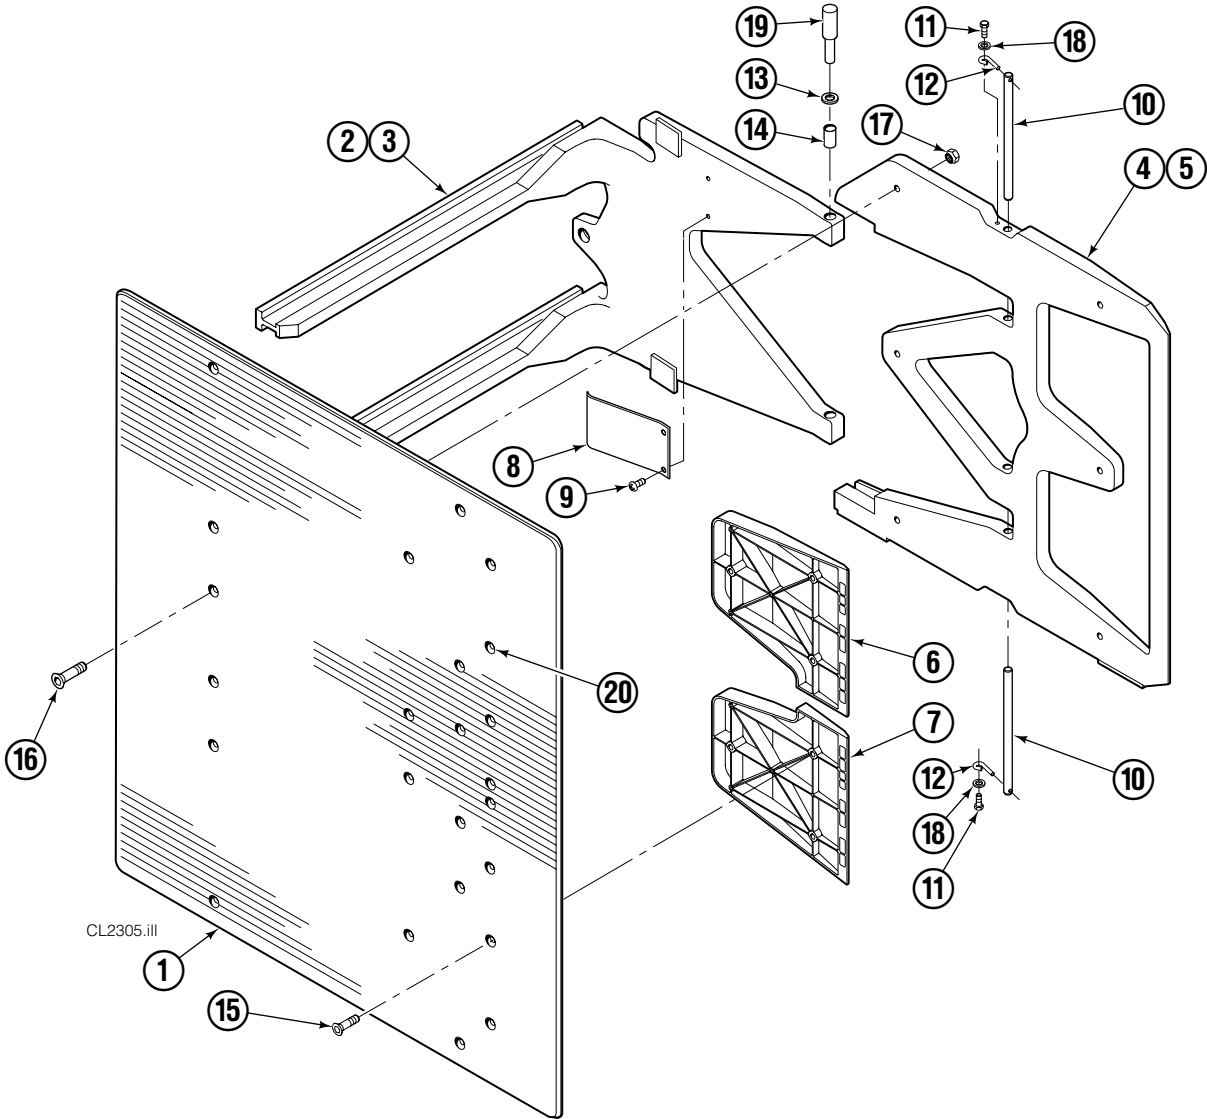

▲ Included in Service Kit 560729.

■ Included in Nut Service Kit 668926.

Reference: ST-0283, ST-0284.

Check Valve

CL0152.iii

REF	QTY	PART NO.	DESCRIPTION	REF	QTY	PART NO.	DESCRIPTION
		669762	Check Valve – Flow Divider	11	2	667494	Fitting
1	1	667490	Special Fitting	12	2	2840	O-Ring ●
2	1	2841	O-Ring ●	13	2	673098	Spring
3	1	667471	Spool	14	2	667492	Poppet
4	2	609453	Fitting, 10	15	1	673089	Spool Assembly
5	2	667487	Spring	16	2	667491	Sleeve
6	6	604510	Fitting, 6	17	1	669763	Valve Body
7	1	678270	Check Valve – VPO	18	1	661347	Service Kit ●
8	2	659058	Check Valve – PO	19	1	676343	Regeneration Elimination Plug ■
9	2	667516	Service Kit ●			667513	Service Kit
10	1	679846	Low Flow Spool Kit				

● Included in Service Kit 667513.

■ For eliminating regeneration circuit only. See Technical Bulletin 121.

Reference: SK-5302.

Arms and Pads

15D							
REF	QTY	PART NO.	DESCRIPTION	REF	QTY	PART NO.	DESCRIPTION
1	2	222718	Contact Pad	11	4	765329	Capscrew, M8 x 20
2	1	221384	Arm – LH	12	4	6020429	Eye Pin
3	1	221402	Arm – RH	13	8	675620	Washer, M10
4	1	6030012	Stabilizer – LH	14	8	200590	Bushing
5	1	6030032	Stabilizer – RH	15	12	766646	Capscrew, M10 x 20
6	2	6029740	Filler Block – LH Upper/RH Lower	16	12	768706	Capscrew, M12 x 35
7	2	6028757	Filler Block – LH Lower/RH Upper	17	12	683170	Nut
8	2	210154	Spring	18	4	787398	Washer, M8
9	4	203405	Capscrew, M10 x 16	19	1	675626	Bushing Driver Tool
10	4	210161	Pin	20	▲	676841	Contact Pad Repair Kit