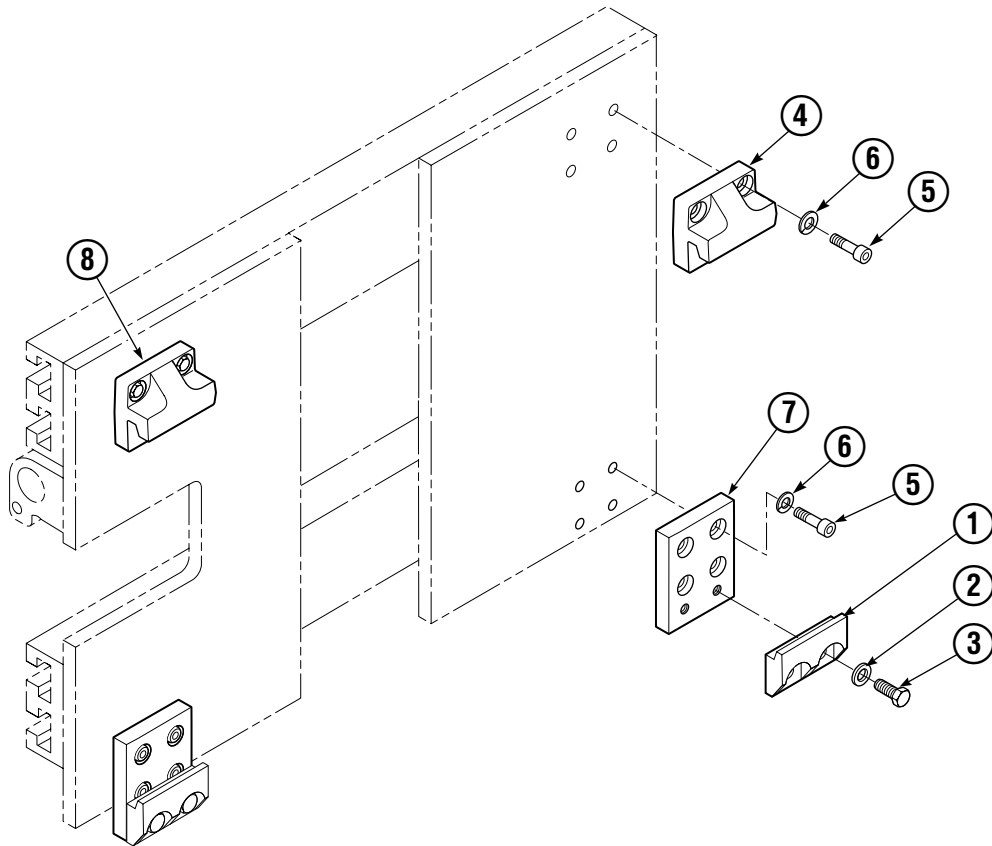

Mounting Group

CL1076.ill

Class II/III

REF	QTY	PART NO.	DESCRIPTION
		3012901	Mounting Group
		3012900	Lower Hook Group ▲
1	2	675969	Lower Hook
2	4	678992	Lockwasher
3	4	769573	Capscrew, M16 x 30
4	1	650050	Upper Hook – RH
5	16	769573	Capscrew, M16 x 30
6	16	678992	Lockwasher
7	2	3011053	Adapter Plate
8	1	666017	Upper Hook – LH

▲ Includes items 1 – 3.