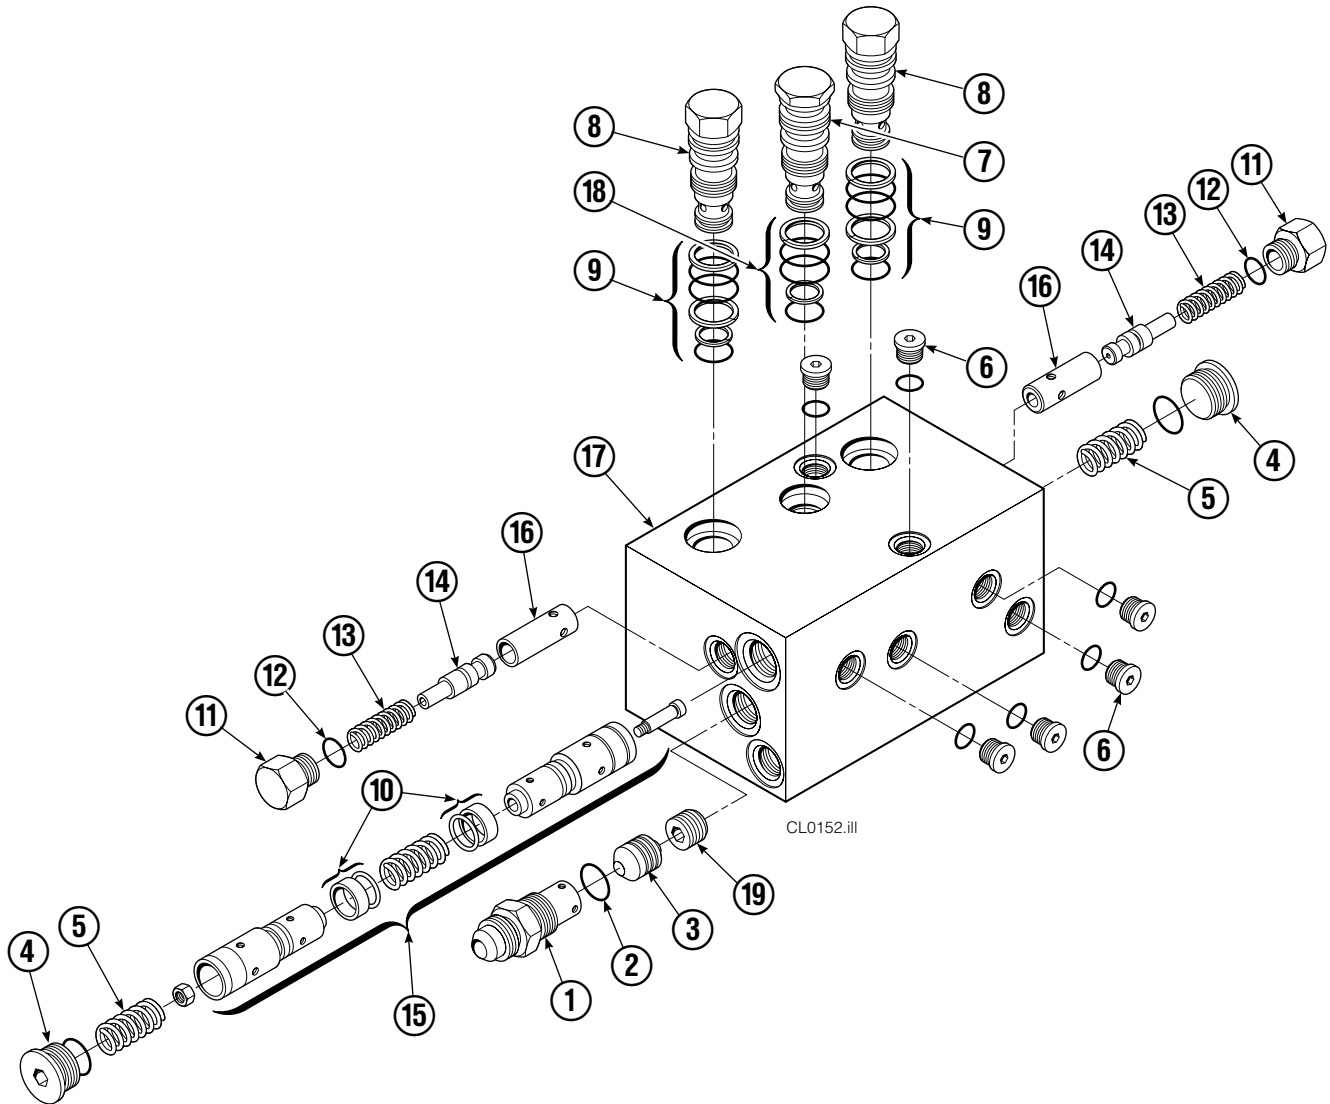

Check Valve

CL0152.iii

REF	QTY	PART NO.	DESCRIPTION	REF	QTY	PART NO.	DESCRIPTION
		669762	Check Valve – Flow Divider	11	2	667494	Fitting
1	1	667490	Special Fitting	12	2	2840	O-Ring ●
2	1	2841	O-Ring ●	13	2	673098	Spring
3	1	667471	Spool	14	2	667492	Poppet
4	2	609453	Fitting, 10	15	1	673089	Spool Assembly
5	2	667487	Spring	16	2	667491	Sleeve
6	6	604510	Fitting, 6	17	1	669763	Valve Body
7	1	678270	Check Valve – VPO	18	1	661347	Service Kit ●
8	2	659058	Check Valve – PO	19	1	676343	Regeneration Elimination Plug ■
9	2	667516	Service Kit ●			667513	Service Kit
10	1	679846	Low Flow Spool Kit				

● Included in Service Kit 667513.

■ For eliminating regeneration circuit only. See Technical Bulletin 121.

Reference: SK-5302.