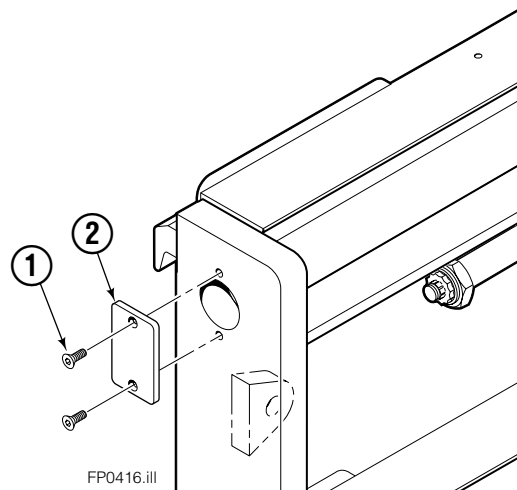

Backrest Group

REF	QTY	PART NO.	DESCRIPTION
		214679	Backrest Group
1	8	4771	Capscrew
2	4	826123	End Plate