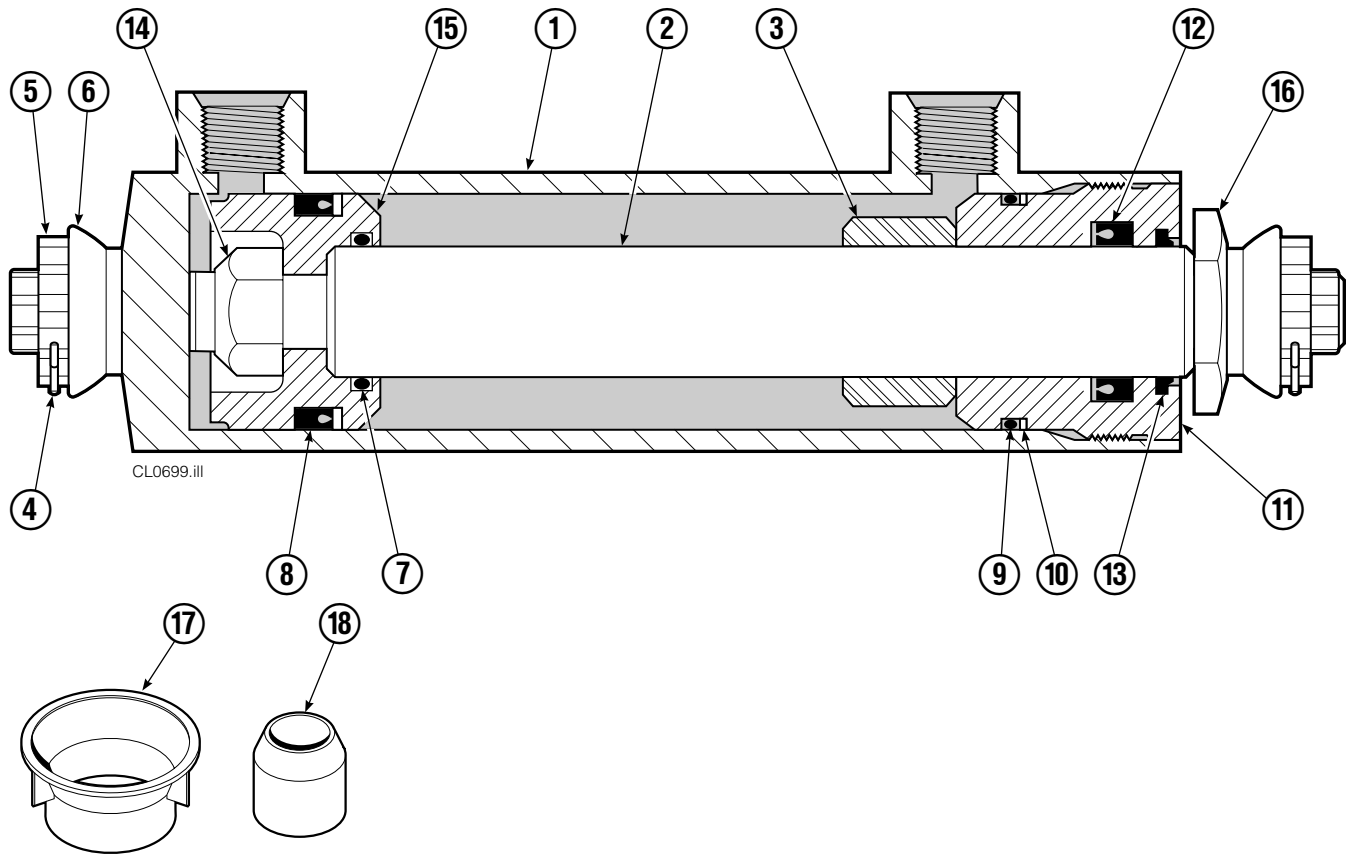

Cylinder

REF	QTY	PART NO.	DESCRIPTION
		6008946	Cylinder Assembly
1	1	6008947	Shell
2	1	564947	Rod
3	1	-	Spacer
4	2	6511	Cotter Pin ■
5	2	667667	Nut Retainer ■
6	2	667668	Nut ■
7	1	2722	O-Ring ✕
8	1	557376	Seal ✕
9	1	2791	O-Ring ✕
10	1	615134	Back-Up Ring ✕
11	1	667675	Retainer
12	1	662451	Seal ✕
13	1	564930	Wiper ✕
14	1	561012	Nut
15	1	558402	Piston
16	1	667676	Washer
17	1	671049	Seal Loader, Piston ✕
18	1	671052	Seal Loader, Retainer ✕
		667723	Service Kit

✕ Included in Service Kit 667723.

■ Included in Nut Service Kit 668925.

Reference: S-5564, S-5565.