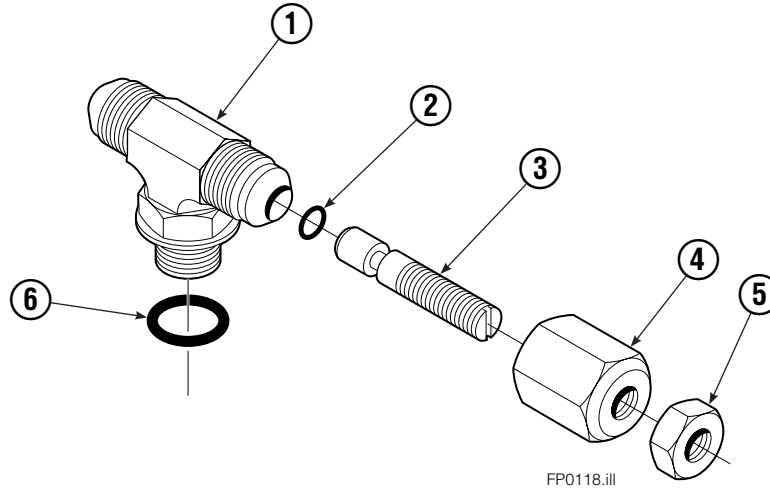

Internet: www.cascorp.com

Frame Group

100C

REF	QTY	PART NO.	DESCRIPTION	REF	QTY	PART NO.	DESCRIPTION
		6102014	Frame Group – 60"	9	2	7882	Roll Pin
		384630	Hose Group – items 4-7	10	1	668861	Valve ▲
		381520	Hydraulic Group – items 10-17	11	1	844137	Bracket
1	1	381955	Frame – 60"	12	1	643524	Capscrew, 3/8NCx.75 GR8
2	2	829217	Shaft	13	3	4750	Capscrew, 3/8NCx.75 GR8
3	2	6008946	Cylinder ▲	14	1	601377	Fitting, 6-6
4	1	209535	Hose – 37"	15	4	611288	Fitting, 6-8
5	1	685673	Hose – 60.75"	16	2	601676	Fitting, 8-8
6	1	685673	Hose – 60.75"	17	2	617487	Restrictor ▲
7	1	209535	Hose – 37"	18	4	—	Cover ●
8	2	7961	Roll Pin	19	8	—	Capscrew, 1/2NCx1.00 GR8 ●

▲ See specific page for parts breakdown.

● Included in Retainer Group 214444.

Reference: S-8704.

Restrictor Fitting

REF	QTY	PART NO.	DESCRIPTION
		617487	Restrictor Assembly
1	1	617486	Tee
2	1	2698	O-Ring
3	1	11100	Setscrew
4	1	11099	Cap
5	1	5715	Jam Nut
6	1	2840	O-Ring

Check Valve Non-Sideshift

REF	QTY	PART NO.	DESCRIPTION
★		668861	Check Valve - Non-Sideshift
1	1	667490	Special Fitting
●	2	2841	O-Ring
3	1	667471	Spool
4	3	609455	Fitting
5	1	668862	Valve Body
6	1	678270	Check Valve - V.P.O.
●	1	661347	Service Kit
8	1	604510	Fitting, 6
10	1	▲	Bracket
11	4	670004	Capscrew, 1/2 NC x 1.25
12	4	6232	Washer
13	1	670000	Guard
■	1	676343	Regeneration Elimination Plug
		668864	Service Kit

✕ Included in Service Kit 667723.

■ Included in Nut Service Kit 668925.

Reference: S-5564, S-5565.

Common Parts Group

100C			
REF	QTY	PART NO.	DESCRIPTION
		381522	Common Parts Group
1	2	676650	Bearing - Lower
2	1	676649	Cylinder Assembly
3	1	381523	Anchor Bracket Weldment
4	2	672018	Bearing Segment - Upper
5	2	672726	Cotter Pin
6	2	678528	Pin - Clevis