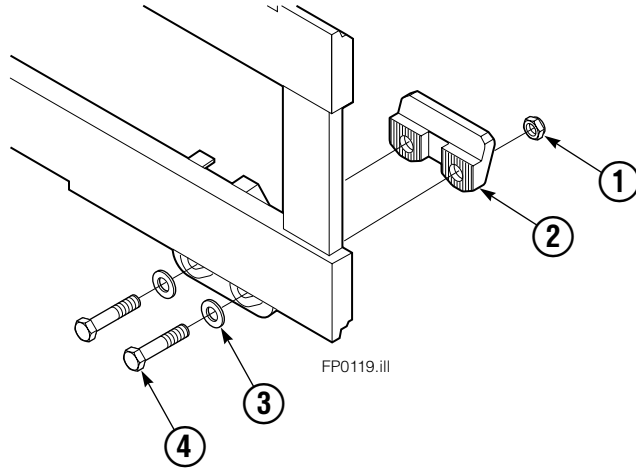

Mounting Group

REF	QTY	PART NO.	DESCRIPTION
		677280	Mounting Group
1	2	553857	Nut
2	1	677160	Lower Hook
3	2	667225	Washer
4	2	638601	Capscrew