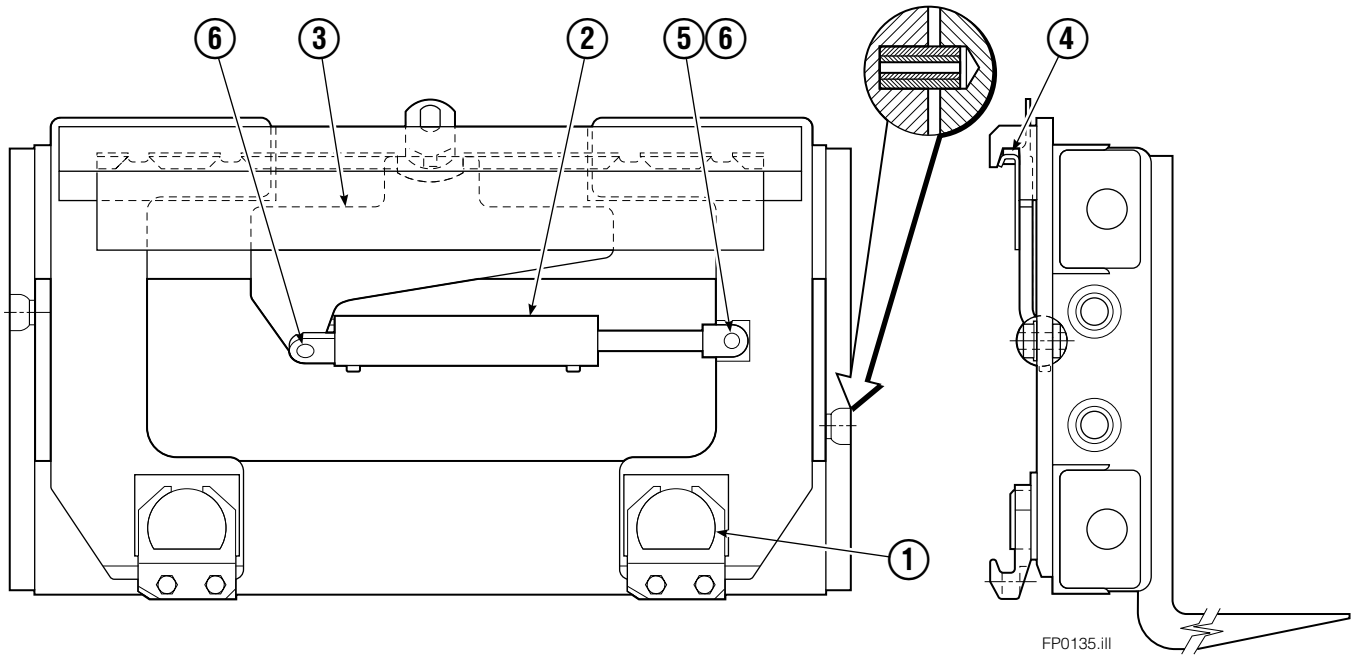

Internet: www.cascorp.com

Frame Group

100C

REF	QTY	PART NO.	DESCRIPTION	REF	QTY	PART NO.	DESCRIPTION
		6102014	Frame Group – 60"	9	2	7882	Roll Pin
		384630	Hose Group – items 4-7	10	1	668861	Valve ▲
		381520	Hydraulic Group – items 10-17	11	1	844137	Bracket
1	1	381955	Frame – 60"	12	1	643524	Capscrew, 3/8NCx.75 GR8
2	2	829217	Shaft	13	3	4750	Capscrew, 3/8NCx.75 GR8
3	2	6008946	Cylinder ▲	14	1	601377	Fitting, 6-6
4	1	209535	Hose – 37"	15	4	611288	Fitting, 6-8
5	1	685673	Hose – 60.75"	16	2	601676	Fitting, 8-8
6	1	685673	Hose – 60.75"	17	2	617487	Restrictor ▲
7	1	209535	Hose – 37"	18	4	—	Cover ●
8	2	7961	Roll Pin	19	8	—	Capscrew, 1/2NCx1.00 GR8 ●

- Included in Service Kit 668864.
- ★ Includes items 1 thru 8 only.
- ▲ See Frame and Weldment Assembly page.
- For eliminating regeneration circuit only.
(See Technical Bulletin Number 121)

Cylinder

REF	QTY	PART NO.	DESCRIPTION
		6008946	Cylinder Assembly
1	1	6008947	Shell
2	1	564947	Rod
3	1	-	Spacer
4	2	6511	Cotter Pin ■
5	2	667667	Nut Retainer ■
6	2	667668	Nut ■
7	1	2722	O-Ring ✕
8	1	557376	Seal ✕
9	1	2791	O-Ring ✕
10	1	615134	Back-Up Ring ✕
11	1	667675	Retainer
12	1	662451	Seal ✕
13	1	564930	Wiper ✕
14	1	561012	Nut
15	1	558402	Piston
16	1	667676	Washer
17	1	671049	Seal Loader, Piston ✕
18	1	671052	Seal Loader, Retainer ✕
		667723	Service Kit

✕ Included in Service Kit 667723.

■ Included in Nut Service Kit 668925.

Reference: S-5564, S-5565.

Common Parts Group

100C			
REF	QTY	PART NO.	DESCRIPTION
		381522	Common Parts Group
1	2	676650	Bearing - Lower
2	1	676649	Cylinder Assembly
3	1	381523	Anchor Bracket Weldment
4	2	672018	Bearing Segment - Upper
5	2	672726	Cotter Pin
6	2	678528	Pin - Clevis