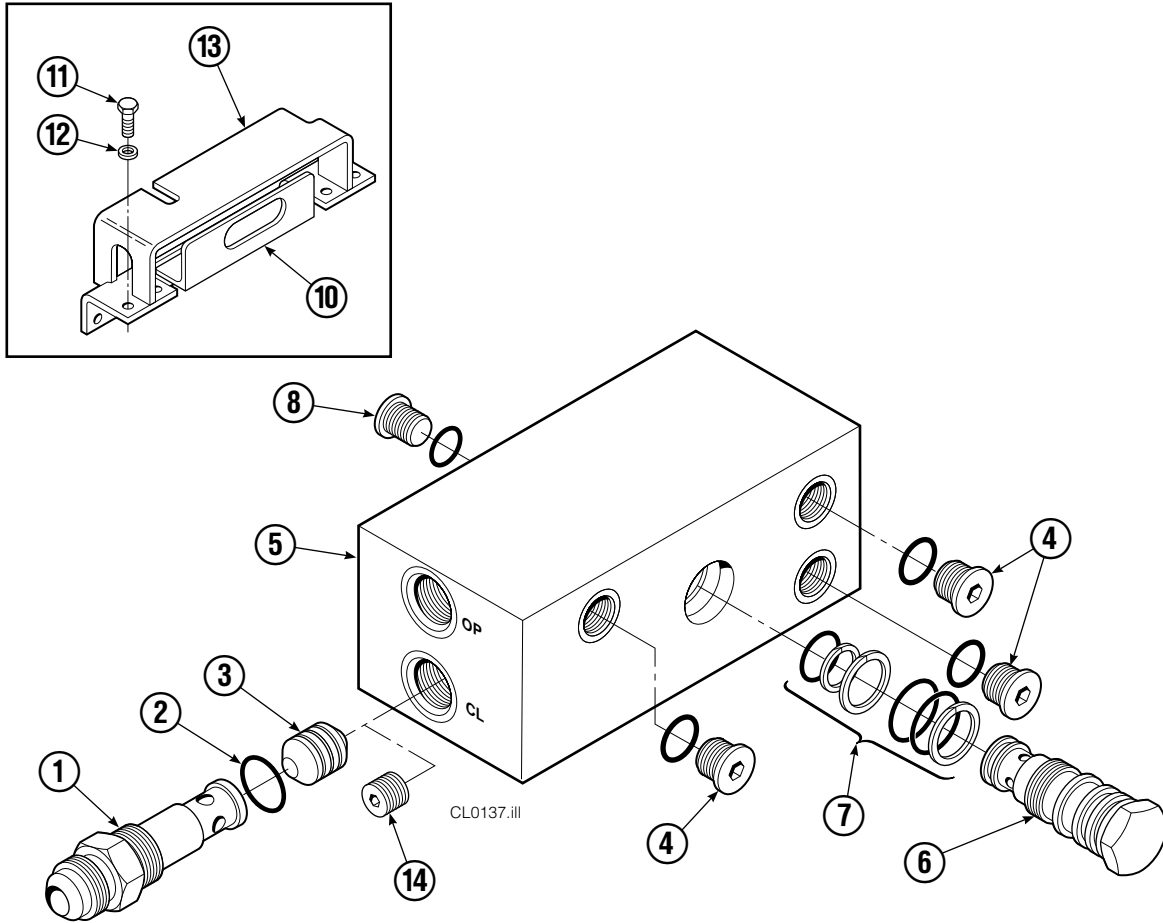

Internet: www.cascorp.com

Frame Group

100C

REF	QTY	PART NO.	DESCRIPTION	REF	QTY	PART NO.	DESCRIPTION
		6102014	Frame Group – 60"	9	2	7882	Roll Pin
		384630	Hose Group – items 4-7	10	1	668861	Valve ▲
		381520	Hydraulic Group – items 10-17	11	1	844137	Bracket
1	1	381955	Frame – 60"	12	1	643524	Capscrew, 3/8NCx.75 GR8
2	2	829217	Shaft	13	3	4750	Capscrew, 3/8NCx.75 GR8
3	2	6008946	Cylinder ▲	14	1	601377	Fitting, 6-6
4	1	209535	Hose – 37"	15	4	611288	Fitting, 6-8
5	1	685673	Hose – 60.75"	16	2	601676	Fitting, 8-8
6	1	685673	Hose – 60.75"	17	2	617487	Restrictor ▲
7	1	209535	Hose – 37"	18	4	—	Cover ●
8	2	7961	Roll Pin	19	8	—	Capscrew, 1/2NCx1.00 GR8 ●

▲ See specific page for parts breakdown.

● Included in Retainer Group 214444.

Reference: S-8704.

Restrictor Fitting

REF	QTY	PART NO.	DESCRIPTION
		617487	Restrictor Assembly
1	1	617486	Tee
2	1	2698	O-Ring
3	1	11100	Setscrew
4	1	11099	Cap
5	1	5715	Jam Nut
6	1	2840	O-Ring

Check Valve Non-Sideshift

REF	QTY	PART NO.	DESCRIPTION
★		668861	Check Valve - Non-Sideshift
1	1	667490	Special Fitting
●	2	2841	O-Ring
3	1	667471	Spool
4	3	609455	Fitting
5	1	668862	Valve Body
6	1	678270	Check Valve - V.P.O.
●	1	661347	Service Kit
8	1	604510	Fitting, 6
10	1	▲	Bracket
11	4	670004	Capscrew, 1/2 NC x 1.25
12	4	6232	Washer
13	1	670000	Guard
■	1	676343	Regeneration Elimination Plug
		668864	Service Kit