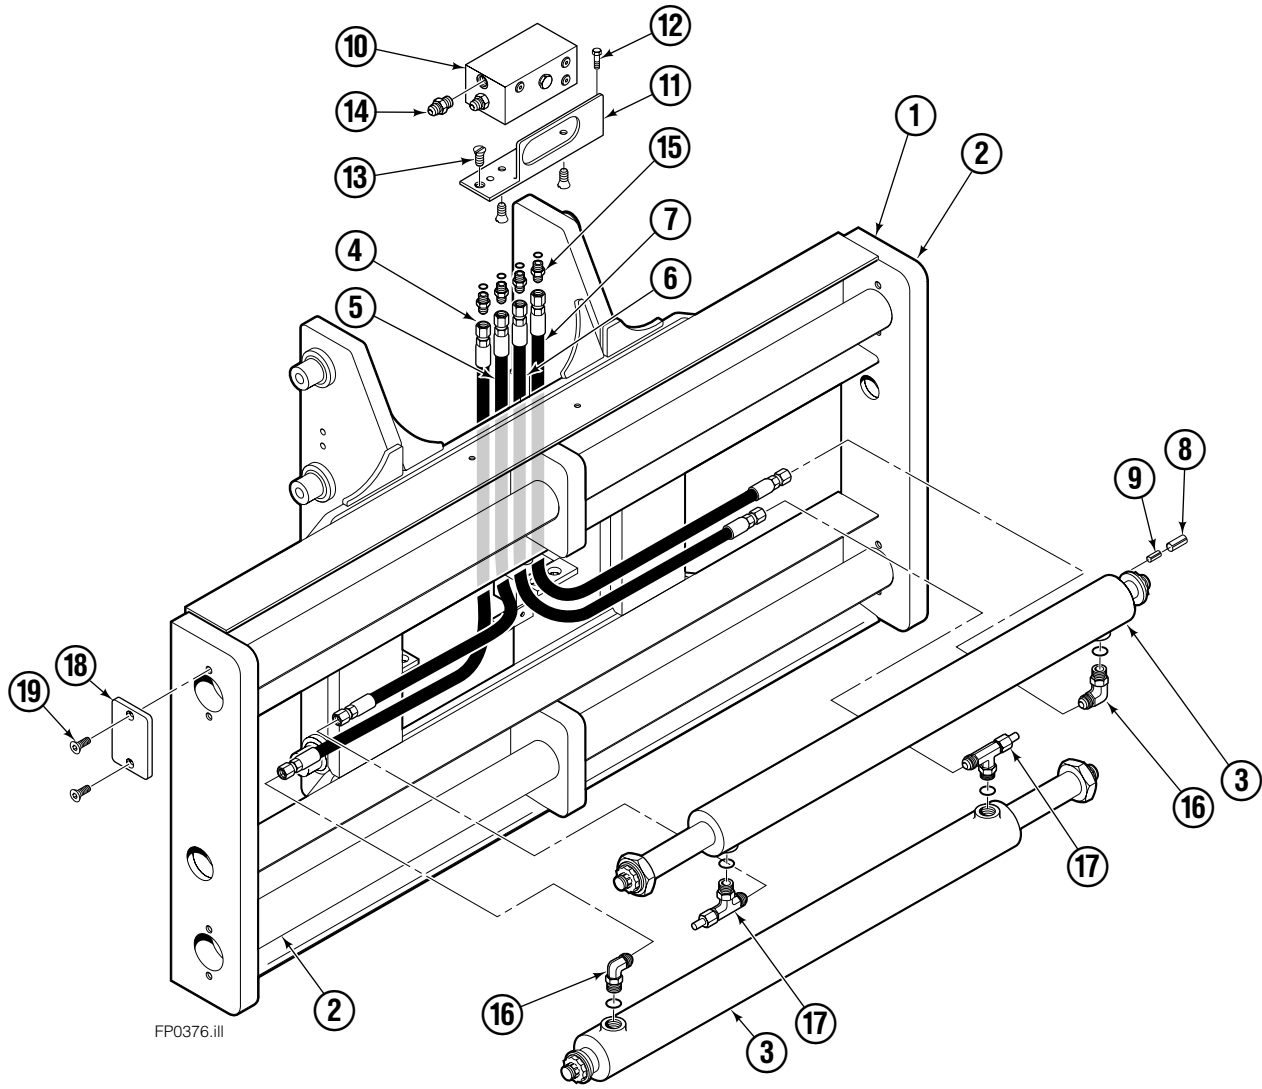

Internet: www.cascorp.com

Frame Group

100C

REF	QTY	PART NO.	DESCRIPTION	REF	QTY	PART NO.	DESCRIPTION
		6102014	Frame Group – 60"	9	2	7882	Roll Pin
		384630	Hose Group – items 4-7	10	1	668861	Valve ▲
		381520	Hydraulic Group – items 10-17	11	1	844137	Bracket
1	1	381955	Frame – 60"	12	1	643524	Capscrew, 3/8NCx.75 GR8
2	2	829217	Shaft	13	3	4750	Capscrew, 3/8NCx.75 GR8
3	2	6008946	Cylinder ▲	14	1	601377	Fitting, 6-6
4	1	209535	Hose – 37"	15	4	611288	Fitting, 6-8
5	1	685673	Hose – 60.75"	16	2	601676	Fitting, 8-8
6	1	685673	Hose – 60.75"	17	2	617487	Restrictor ▲
7	1	209535	Hose – 37"	18	4	—	Cover ●
8	2	7961	Roll Pin	19	8	—	Capscrew, 1/2NCx1.00 GR8 ●

▲ See specific page for parts breakdown.

● Included in Retainer Group 214444.

Reference: S-8704.

Restrictor Fitting

REF	QTY	PART NO.	DESCRIPTION
		617487	Restrictor Assembly
1	1	617486	Tee
2	1	2698	O-Ring
3	1	11100	Setscrew
4	1	11099	Cap
5	1	5715	Jam Nut
6	1	2840	O-Ring

Check Valve Non-Sideshift

REF	QTY	PART NO.	DESCRIPTION
★		668861	Check Valve - Non-Sideshift
1	1	667490	Special Fitting
●	2	2841	O-Ring
3	1	667471	Spool
4	3	609455	Fitting
5	1	668862	Valve Body
6	1	678270	Check Valve - V.P.O.
●	1	661347	Service Kit
8	1	604510	Fitting, 6
10	1	▲	Bracket
11	4	670004	Capscrew, 1/2 NC x 1.25
12	4	6232	Washer
13	1	670000	Guard
■	1	676343	Regeneration Elimination Plug
		668864	Service Kit