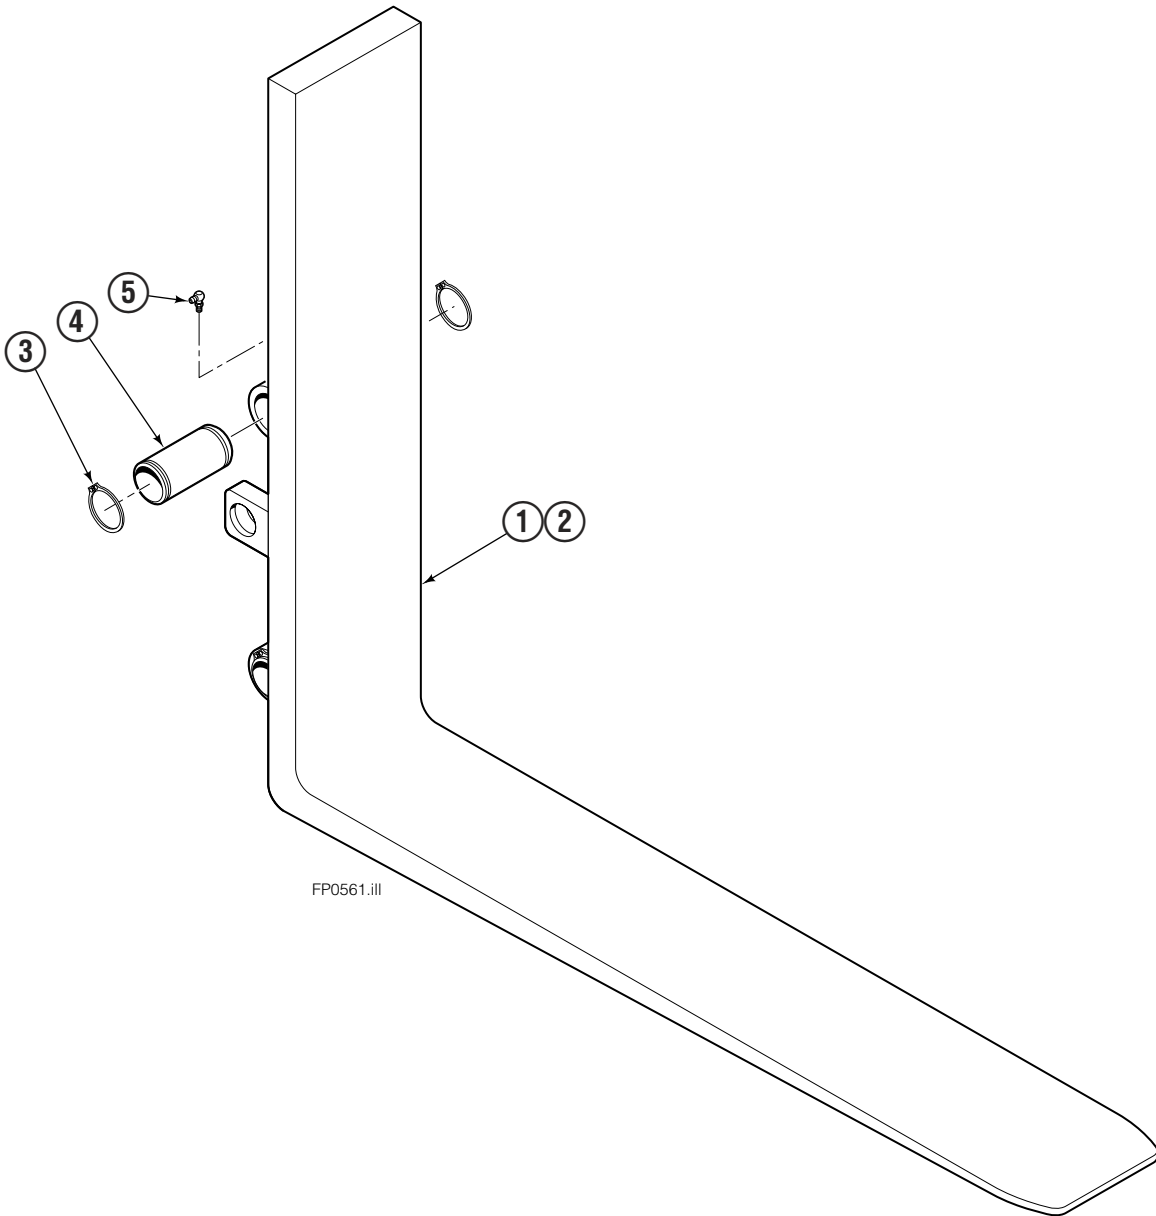

Fork Group

FP0561.ill

100C			
REF	QTY	PART NO.	DESCRIPTION
		6102009	Fork Group
1	1	6101986	Fork - LH
2	1	6101985	Fork - RH
3	8	7217	Retaining Ring
4	4	827203	Bushing
5	4	3000530	Grease Fitting