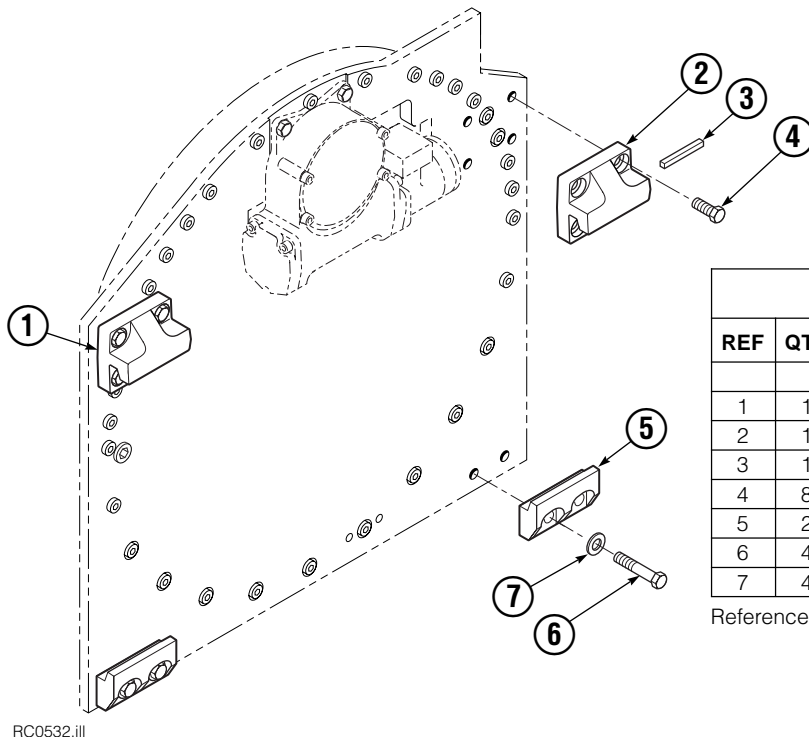

Bolt-On Mounting Group

RC0532.ill

120D, Class IV, 4°			
REF	QTY	PART NO.	DESCRIPTION
		684878	Mounting Group
1	1	684876	Upper Hook – LH
2	1	681062	Upper Hook – RH
3	1	670704	Stop Kit
4	8	678082	Capscrew, M20 x 35
5	2	679832	Lower Hook
6	4	779020	Capscrew, M20 x 45
7	4	670692	Washer, 3/4 in. ID

Reference: SK-6198.