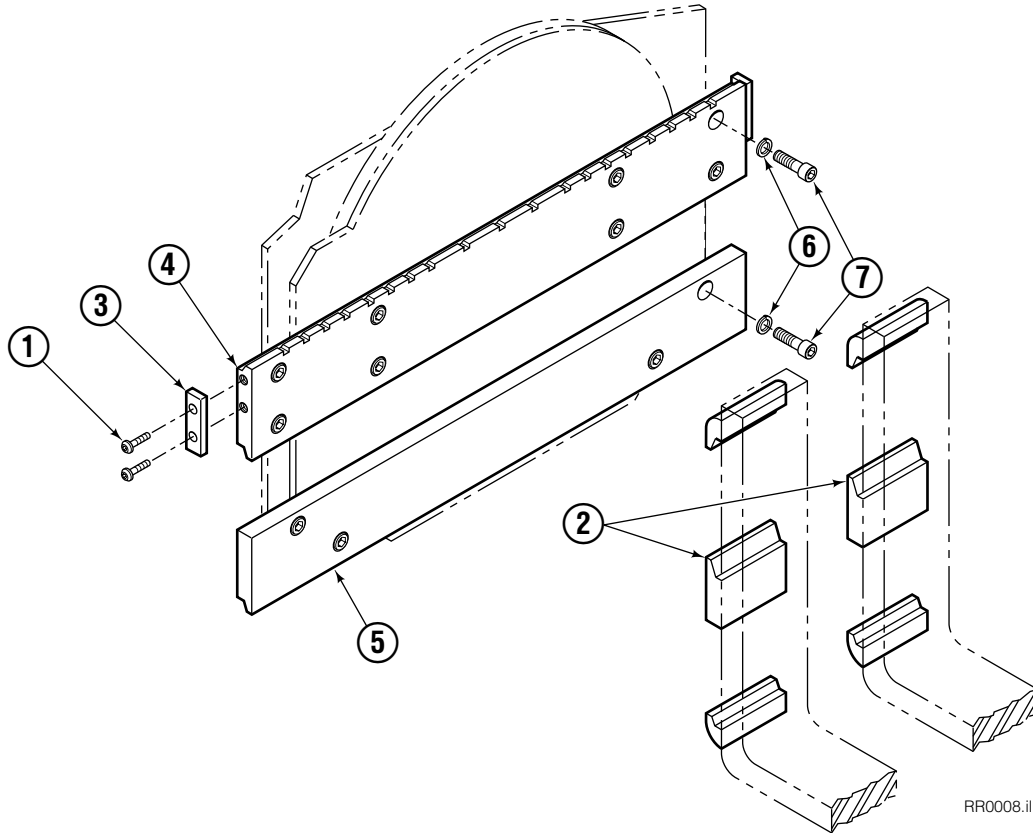

Fork Bar Group

RR0008.ill

120D			
REF	QTY	PART NO.	DESCRIPTION
		681077	Fork Bar Group
1	4	4880	Capscrew, 1/2 NC x 1.0 GR8
2	2	689281	Hook
3	2	622148	Keeper
4	1	681242	Upper Bar
5	1	681245	Lower Bar
6	4	6448	Lockwasher, 3/4 ID
7	24	681248	Capscrew