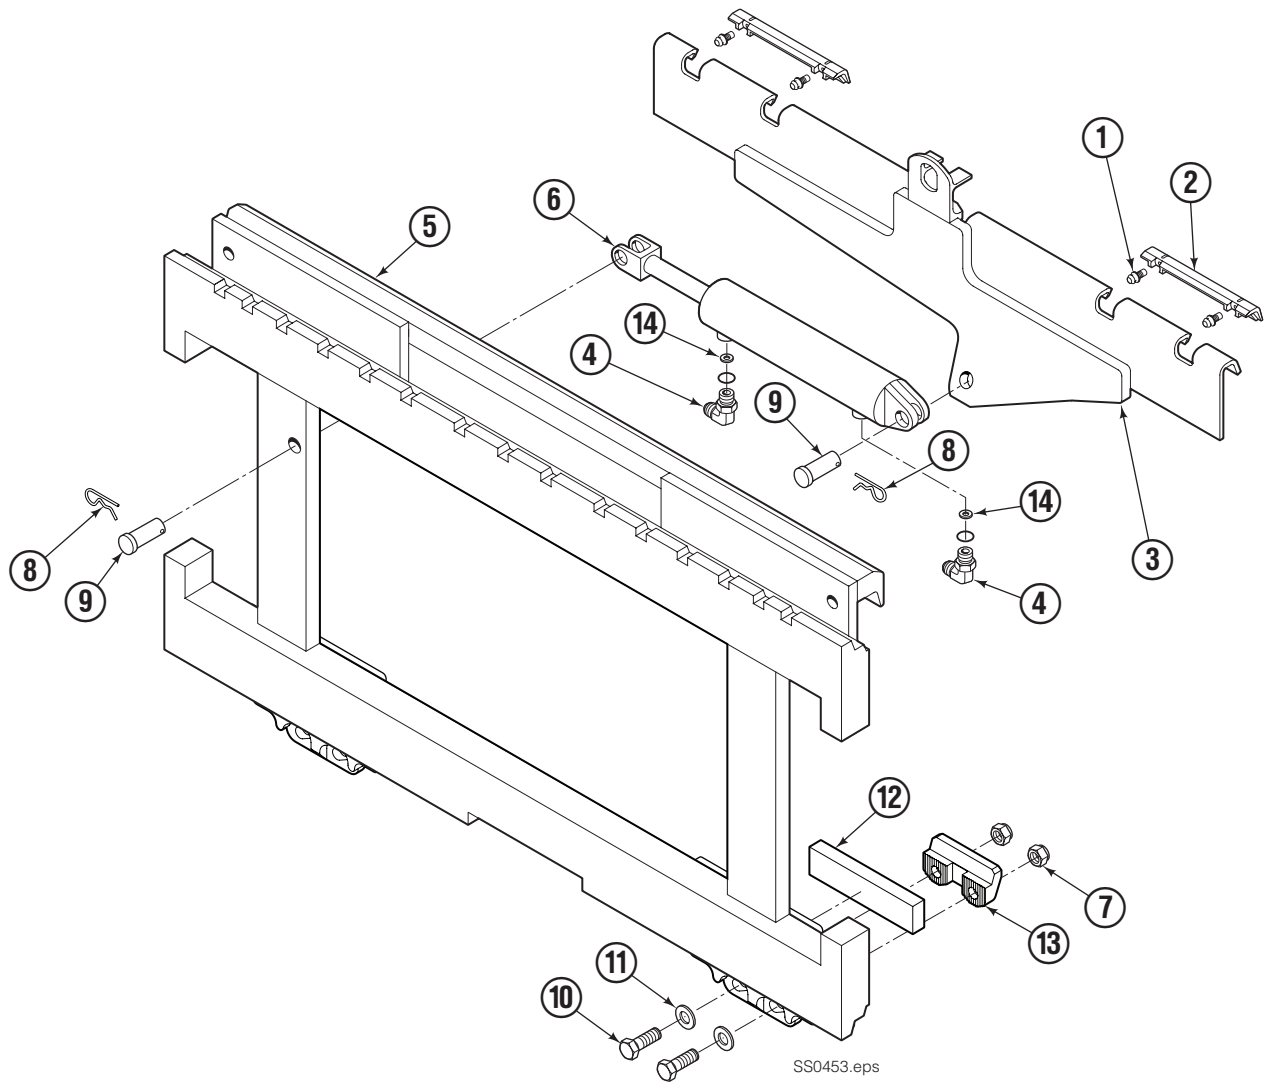

Sideshifter Assembly

| 120D | | | | | | | |
|------|-----|----------|----------------------|-----|-----|----------|----------------------|
| REF | QTY | PART NO. | DESCRIPTION | REF | QTY | PART NO. | DESCRIPTION |
| | | 6101477 | Sideshifter Assembly | 8 | 2 | 672726 | ◆ Cotter Pin |
| 1 | 4 | 7403 | Grease Fitting | 9 | 1 | 678528 | ◆ Clevis Pin |
| 2 | 2 | 672018 | Bearing Segment | 10 | 4 | 752903 | ● Capscrew, M16 x 45 |
| 3 | 1 | 216362 | Anchor Bracket | 11 | 4 | 667225 | ● Washer |
| 4 | 2 | 601676 | ◆ Fitting, 6-6 | 12 | 2 | 208350 | Lower Bearing |
| 5 | 1 | 6101515 | Faceplate ■ | 13 | 2 | 6004779 | ● Lower Hook |
| 6 | 1 | 676649 | Cylinder ▲ | 14 | 2 | 6024818 | ◆ Restrictor Washer |
| 7 | 4 | 678990 | ● Nut | | | | |