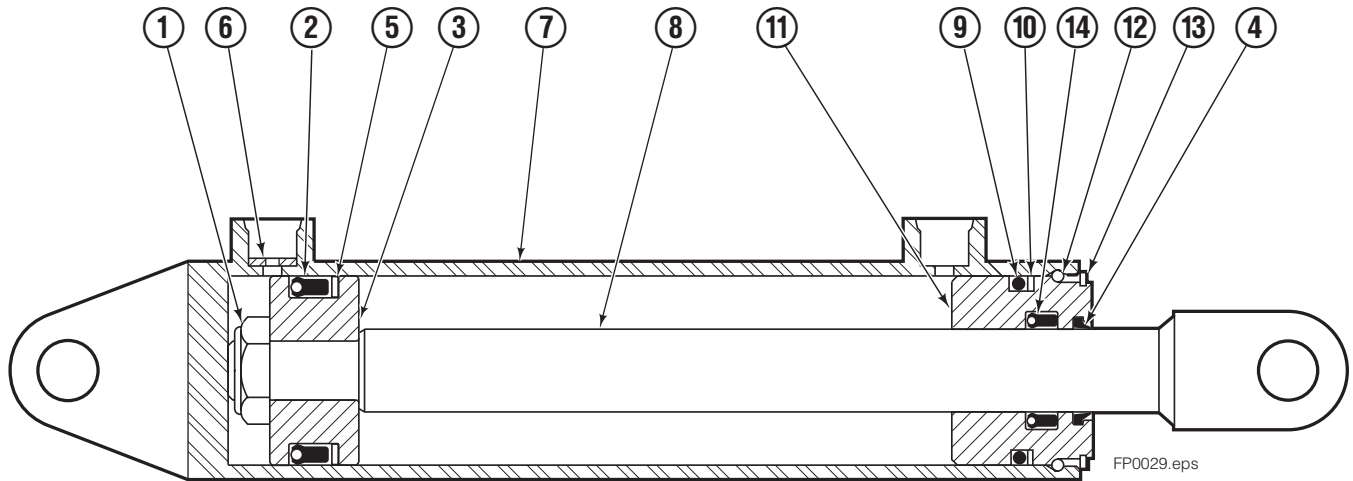

Sideshift Cylinder Assembly

FP0029.eps

120D			
REF	QTY	PART NO.	DESCRIPTION
		676649	Cylinder Assembly
1	1	678019	Nut
2	1	662456	◆ Seal
3	1	553527	Piston
4	1	636852	◆ Wiper
5	1	649817	◆ Nylon Ring
6	1	—	Washer
7	1	6119961	Shell
8	1	6119827	Rod
9	1	2789	◆ O-Ring
10	1	615132	◆ Back-Up Ring
11	1	553528	Retainer
12	1	553688	Retaining Ring
13	1	7211	Snap Ring
14	1	662447	◆ Seal
		553866	Service Kit

◆ Included in Service Kit 553866.