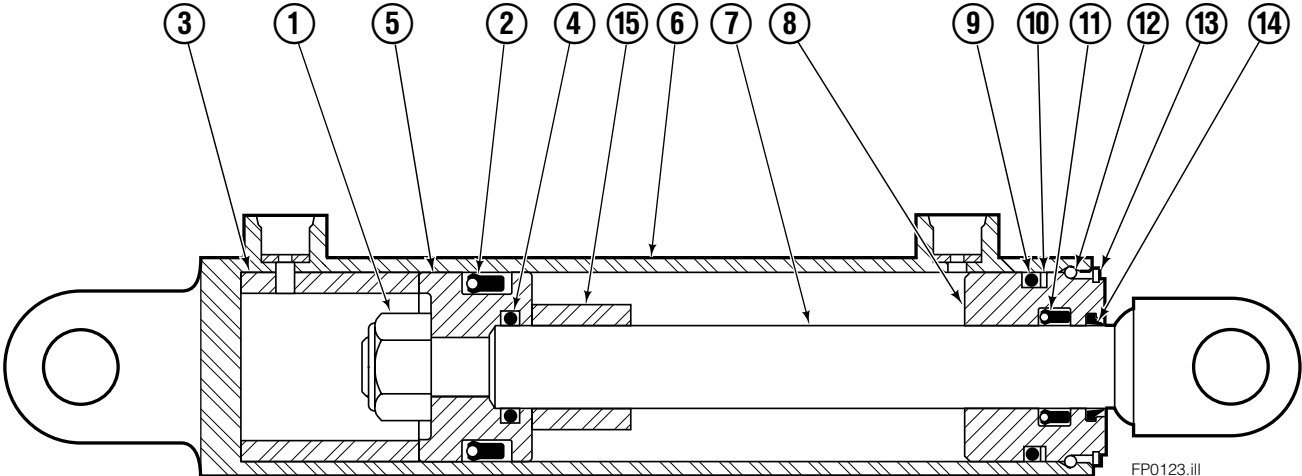

Sideshift Cylinder

REF	QTY	PART NO.	DESCRIPTION
		686243	Cylinder Assembly
1	1	561012	Nut
2	1	662457	■ Seal
3	1	564562	Spacer – Head
4	1	2718	■ O-Ring
5	1	561427	Piston
6	1	561419	Shell
7	1	561422	Rod
8	1	561428	Retainer
9	1	2791	■ O-Ring
10	1	615134	■ Back-up Ring
11	1	662449	■ Seal
12	1	561429	Retaining Ring
13	1	7215	Snap Ring
14	1	626468	■ Wiper
15	1	---	Spacer – Rod
		561430	Service Kit

■ Included in Service Kit 561430.
Ref: S-6053, S-6054.