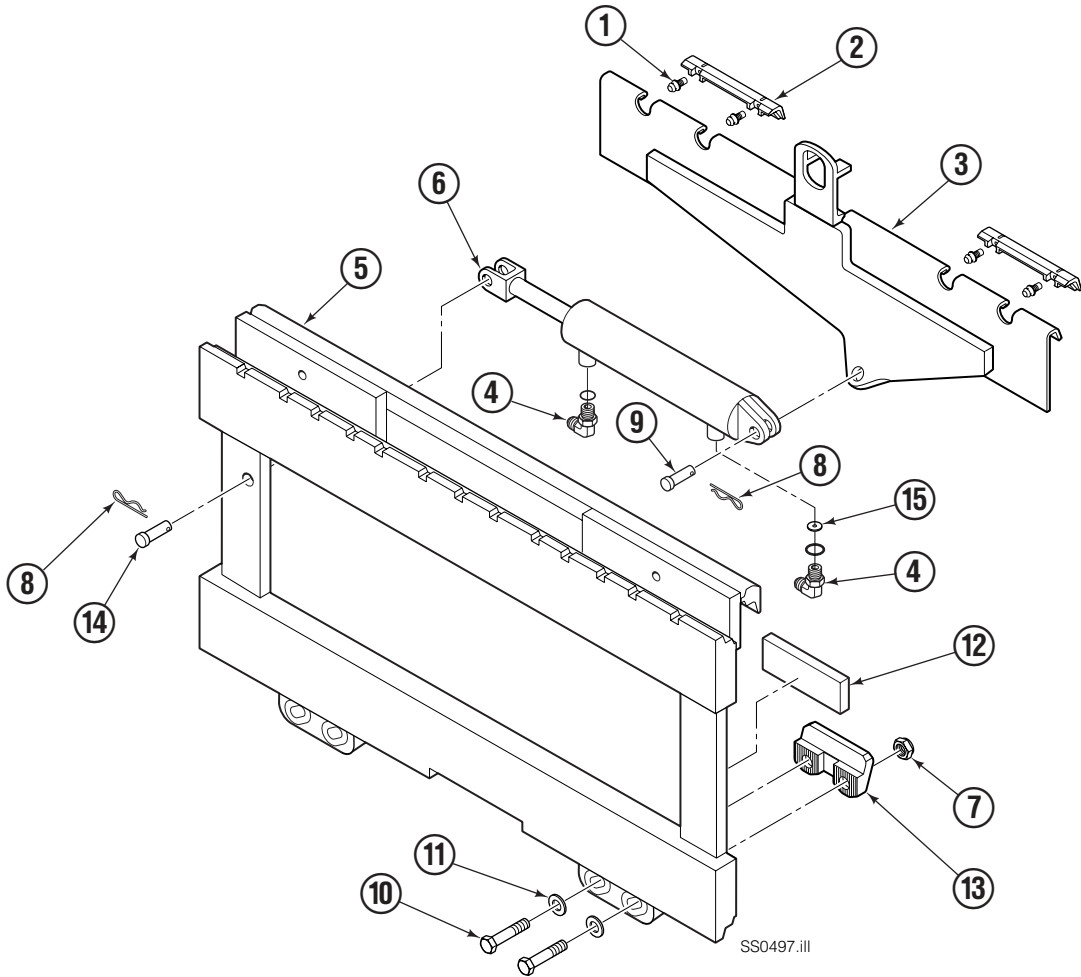

# Sideshifter Assembly

150D			
REF	QTY	PART NO.	DESCRIPTION
		6109175	Sideshifter Assembly
1	4	7403	Grease Fitting
2	2	804065	Bearing Segment
3	1	686238	Anchor Bracket
4	2	601676	Fitting, 6-6 ●
5	1	6109159	Faceplate ■
6	1	686243	Cylinder ▲
7	4	678990	Nut ◆
8	2	686217	Cotter Pin ●
9	1	686215	Clevis Pin ●
10	4	752903	Capscrew, M16 x 45 ◆
11	4	667225	Washer ◆
12	4	6109698	Lower Bearing
13	2	6004779	Lower Hook ◆
14	1	686214	Clevis Pin ●
15	1	6024818	Restrictor Washer ●