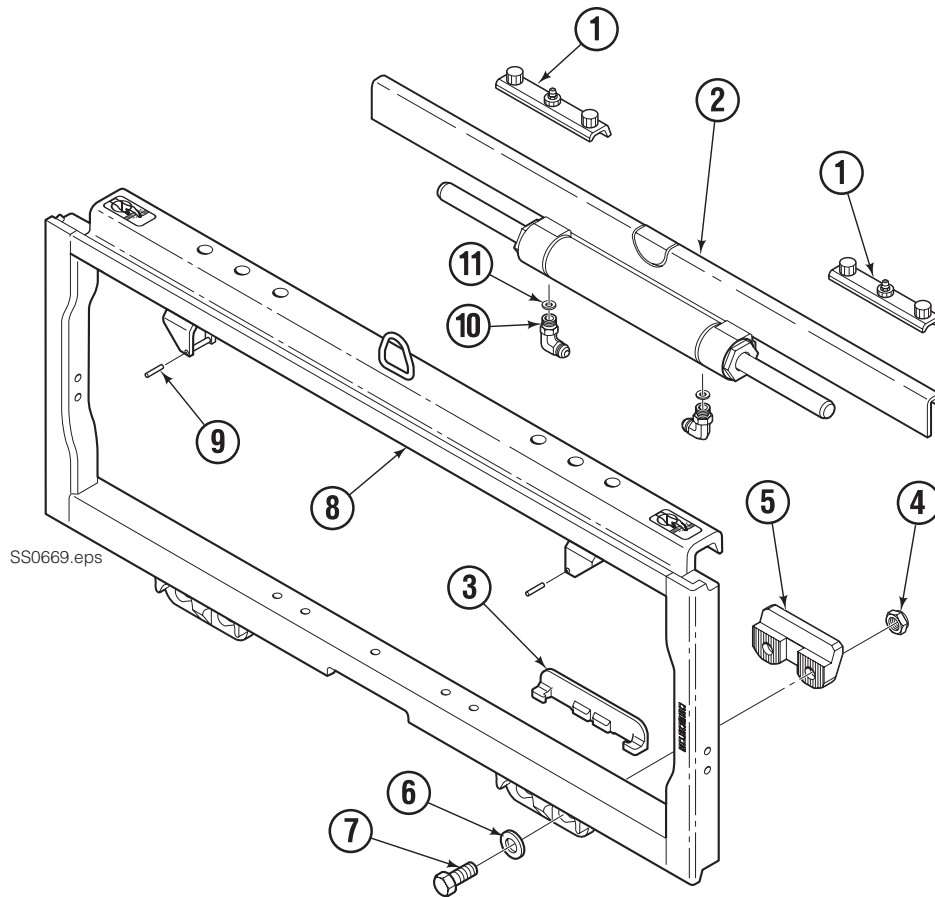

OR

Write: Cascade Corporation, P.O. Box 20187, Portland, OR 97220

Internet: www.cascorp.com

Recommended Spare Parts List

| F-Series Sideshifter | | | | |
|----------------------|------------------------------------|----------------------|------|-------|
| PART NUMBER | DESCRIPTION | ATTACHMENTS SERVICED | | |
| | | 1-5 | 6-19 | 20-50 |
| ■ ■ | BASE UNIT | | | |
| | Upper Bearing | 8 | 16 | 32 |
| | Lower Bearing | 6 | 12 | 24 |
| ■ ■ ■ ■ | MOUNTING - BOLT ON | | | |
| | Lower Hook | 0 | 2 | 4 |
| | Capscrew | 0 | 4 | 8 |
| | Nut | 0 | 4 | 8 |
| | Washer | 0 | 4 | 8 |
| ■ ■ ■ ■ | MOUNTING - QUICK DISCONNECT | | | |
| | Lower Hook | 0 | 2 | 4 |
| | Guide | 0 | 2 | 4 |
| | Pin | 0 | 2 | 4 |
| | Capscrew | 0 | 4 | 8 |
| ■ 219868 | CYLINDER | | | |
| | Cylinder | 0 | 0 | 1 |
| | Cylinder Service Kit | 1 | 2 | 4 |

Sideshift Assembly

| 55F | | | | | | | |
|-----|-----|----------|-----------------|-----|-----|----------|-----------------------------|
| REF | QTY | PART NO. | DESCRIPTION | REF | QTY | PART NO. | DESCRIPTION |
| 1 | 2 | 228782 | Upper Bearing | 7 | 4 | 639121 | ◆ Capscrew, 5/8 x 1.50 (or) |
| 2 | 1 | 6025685 | Cylinder ▲ | | 4 | 752903 | ◆ Capscrew, M16 x 45 |
| 3 | 2 | 6000719 | Lower Bearing | 8 | 1 | 6025997 | Frame ● |
| 4 | 4 | 553857 | ◆ Nut, 5/8 (or) | 9 | 2 | 7890 | Roll Pin |
| | 4 | 678990 | ◆ Nut, M16 | 10 | 2 | 601676 | ■ Fitting, 6-6 |
| 5 | 2 | 204186 | ◆ Lower Hook | 11 | 2 | 221733 | ▼ Restrictor Washer |
| 6 | 4 | 667225 | ◆ Washer | | | | |