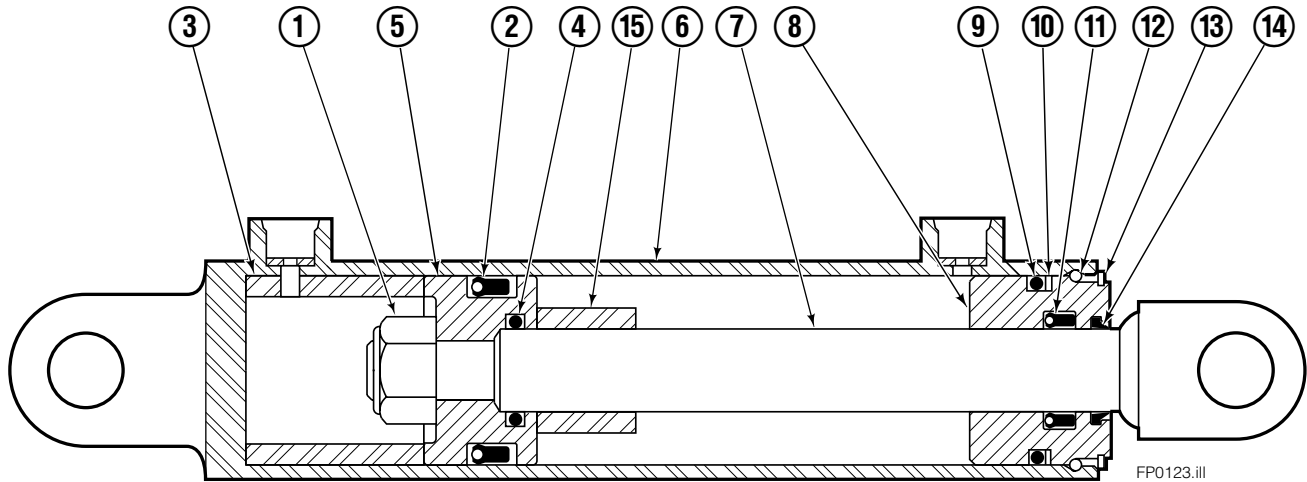

Sideshift Cylinder

REF	QTY	PART NO.	DESCRIPTION
		686243	Cylinder Assembly
1	1	561012	Nut
■ 2	1	662457	Seal
3	1	564562	Spacer – Head
■ 4	1	2718	O-Ring
5	1	561427	Piston
6	1	561419	Shell
7	1	561422	Rod
8	1	561428	Retainer
■ 9	1	2791	O-Ring
■ 10	1	615134	Back-up Ring
■ 11	1	662449	Seal
12	1	561429	Retaining Ring
13	1	7215	Snap Ring
■ 14	1	626468	Wiper
15	1	---	Spacer – Rod
		561430	Service Kit

■ Included in Service Kit 561430.

Ref: S-6053, S-6054