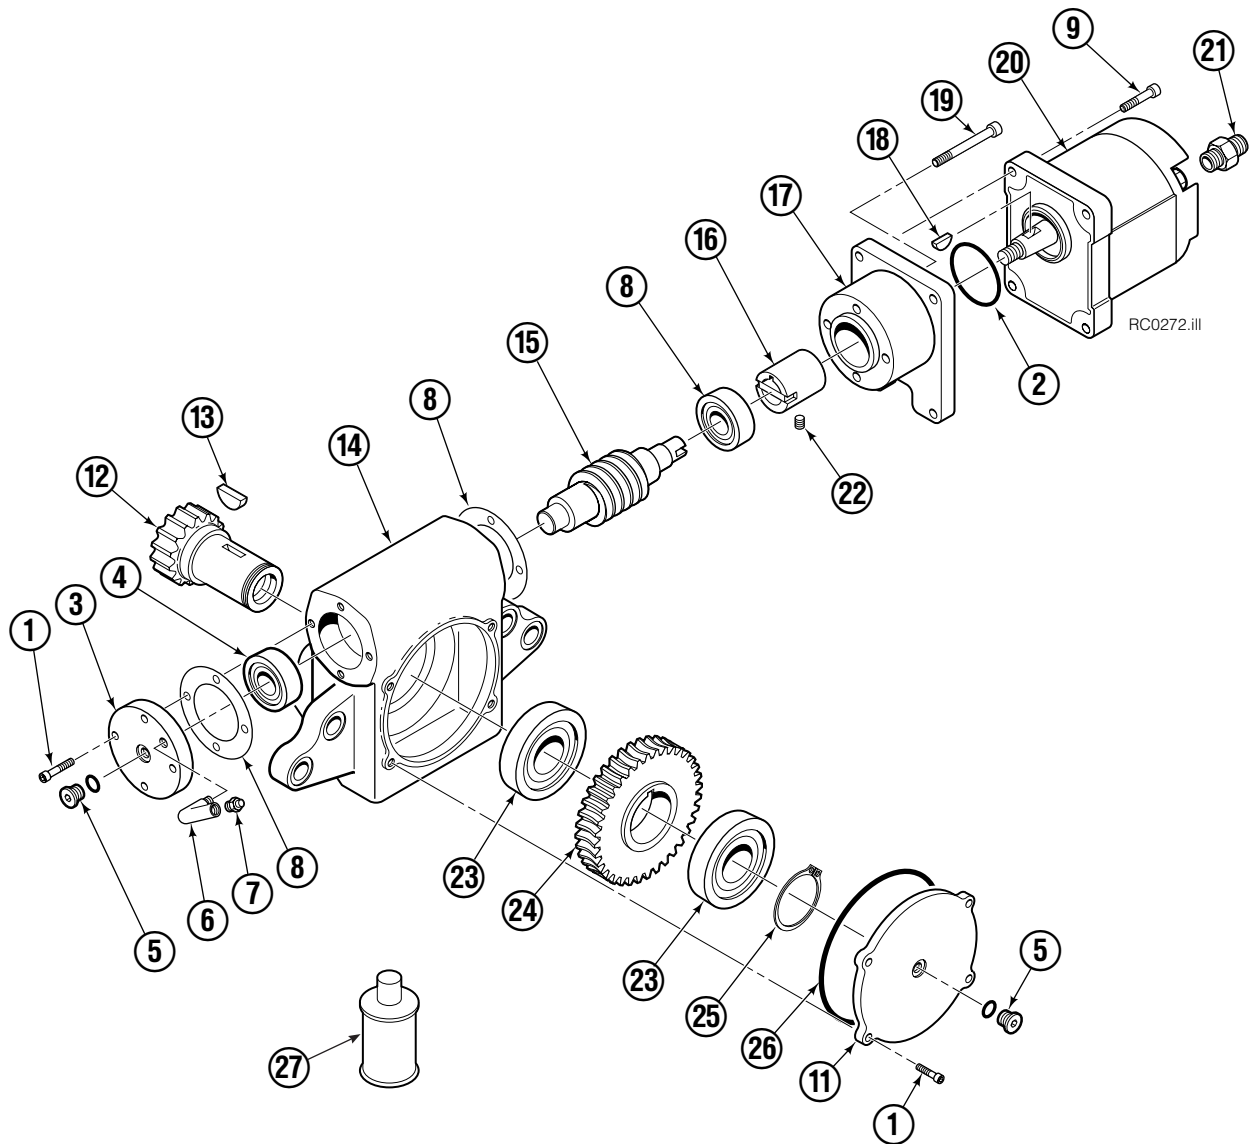

Internet: www.cascorp.com

Base Unit Group

30E			
REF	QTY	PART NO.	DESCRIPTION
		201085	Base Unit Group
1	1	201800	Faceplate
2	2	673043	Seal
3	1	201082	■ Bearing Assembly
4	16	678991	Lockwasher
5	16	768827	Capscrew
6	4	678990	Nut
7	1	201083	Baseplate
8	1	679106	◆ Drive Group
9	12	762613	Capscrew
10	8	678992	Lockwasher
11	1	201080	Grease Fitting

■ Includes item 2.

◆ See Drive Group page for replacement parts breakdown.

Drive Group

30E

REF	QTY	PART NO.	DESCRIPTION	REF	QTY	PART NO.	DESCRIPTION
		679106	Drive Group	15	1	679109	Worm
1	4	768786	Capscrew, M6 X 25-8.8	16	1	679118	Coupling
2	1	643352	O-Ring	17	1	679115	Adapter
3	1	679114	End Cap	18	1	678999	Key
4	2	678985	Bearing	19	4	768792	Capscrew, M6 X 60-8.8
5	2	663694	Fitting, 3	20	1	206418	Motor
6	1	6688	Fitting, 2	21	2	626505	Fitting, 10-6
7	1	644010	Relief Fitting	22	1	678994	Setscrew
8	2	679808	Shim-.002 in.(.05mm)	23	2	678986	Bearing
9	4	768787	Capscrew, M6 X 30-8.8	24	1	679110	Worm Gear
10	4	752845	Capscrew, M6 X 16-8.8	25	1	678987	Snap Ring
11	1	679112	Cover	26	1	643368	O-ring
12	1	679111	Pinion	27	1	656300	Gear Lube (48 oz.)
13	1	201815	Key			206419	Motor Shaft Seal Kit
14	1	679107	Gear Case			206421	Motor Service Kit

Fork Bar Group

30E			
REF	QTY	PART NO.	DESCRIPTION
		680087	■ Fork Bar Group
		680088	Fork Bar Group
1	4	680084	Capscrew
2	2	689279	Middle Hook
3	2	624394	Keeper
4	1	680085	Upper Fork Bar
5	1	680086	Lower Fork Bar
6	12	678992	Lockwasher
7	12	768838	Capscrew, M16 X 30-8.8

■ Does not include item 2.

Mounting Group ITA II - 0°

30E			
REF	QTY	PART NO.	DESCRIPTION
		680024	Mounting Group
1	4	678990	Nut
2	1	679148	Spacer
3	2	675968	Hook
4	4	667225	Washer
5	4	678997	Capscrew
6	1	669344	Stop Kit