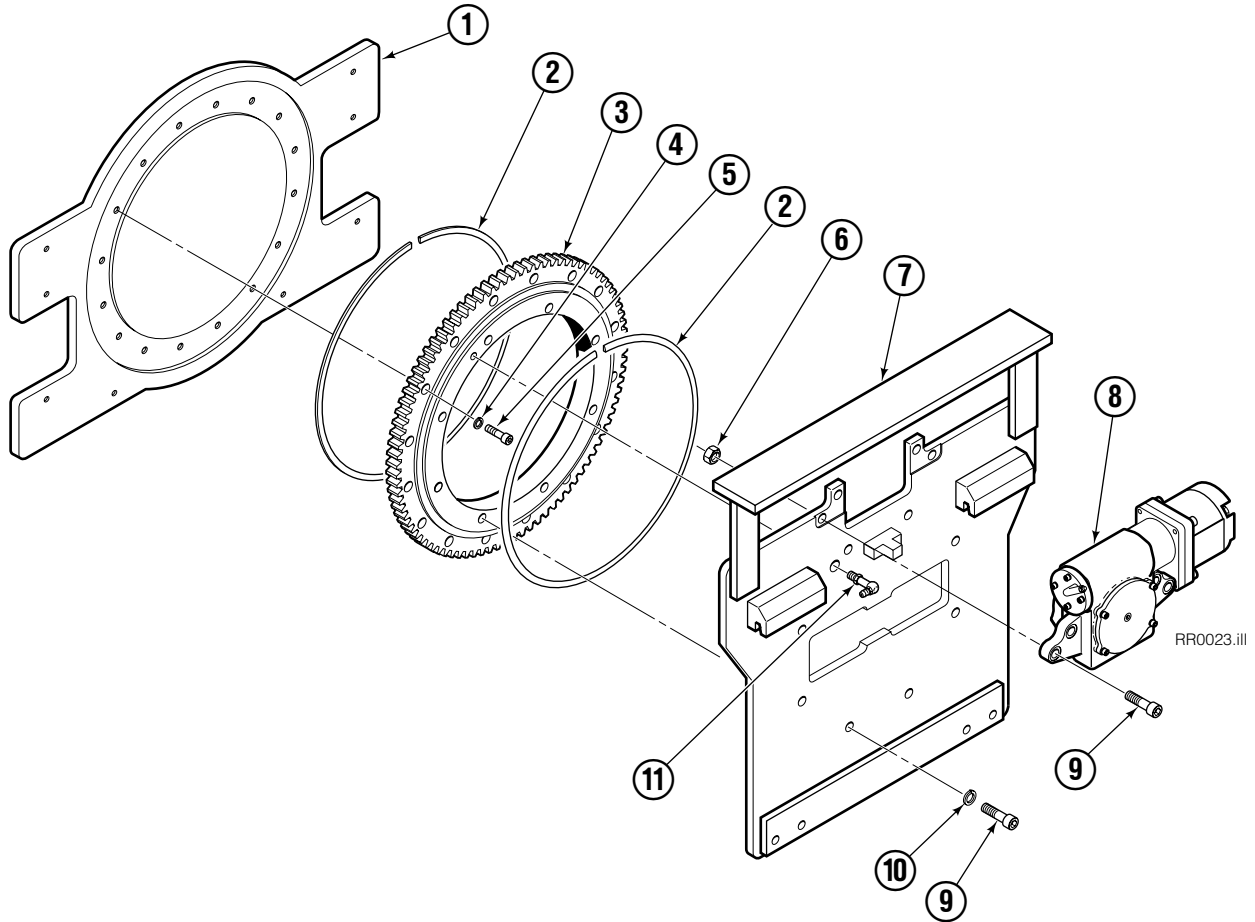

Internet: www.cascorp.com

Base Unit Group

30E			
REF	QTY	PART NO.	DESCRIPTION
		201085	Base Unit Group
1	1	201800	Faceplate
2	2	673043	Seal
3	1	201082	■ Bearing Assembly
4	16	678991	Lockwasher
5	16	768827	Capscrew
6	4	678990	Nut
7	1	201083	Baseplate
8	1	679106	◆ Drive Group
9	12	762613	Capscrew
10	8	678992	Lockwasher
11	1	201080	Grease Fitting

■ Includes item 2.

◆ See Drive Group page for replacement parts breakdown.

Drive Group

30E

REF	QTY	PART NO.	DESCRIPTION	REF	QTY	PART NO.	DESCRIPTION
		679106	Drive Group	15	1	679109	Worm
1	4	768786	Capscrew, M6 X 25-8.8	16	1	679118	Coupling
2	1	643352	O-Ring	17	1	679115	Adapter
3	1	679114	End Cap	18	1	678999	Key
4	2	678985	Bearing	19	4	768792	Capscrew, M6 X 60-8.8
5	2	663694	Fitting, 3	20	1	206418	Motor
6	1	6688	Fitting, 2	21	2	626505	Fitting, 10-6
7	1	644010	Relief Fitting	22	1	678994	Setscrew
8	2	679808	Shim-.002 in.(.05mm)	23	2	678986	Bearing
9	4	768787	Capscrew, M6 X 30-8.8	24	1	679110	Worm Gear
10	4	752845	Capscrew, M6 X 16-8.8	25	1	678987	Snap Ring
11	1	679112	Cover	26	1	643368	O-ring
12	1	679111	Pinion	27	1	656300	Gear Lube (48 oz.)
13	1	201815	Key			206419	Motor Shaft Seal Kit
14	1	679107	Gear Case			206421	Motor Service Kit

Fork Bar Group

30E			
REF	QTY	PART NO.	DESCRIPTION
		680087	■ Fork Bar Group
		680088	Fork Bar Group
1	4	680084	Capscrew
2	2	689279	Middle Hook
3	2	624394	Keeper
4	1	680085	Upper Fork Bar
5	1	680086	Lower Fork Bar
6	12	678992	Lockwasher
7	12	768838	Capscrew, M16 X 30-8.8