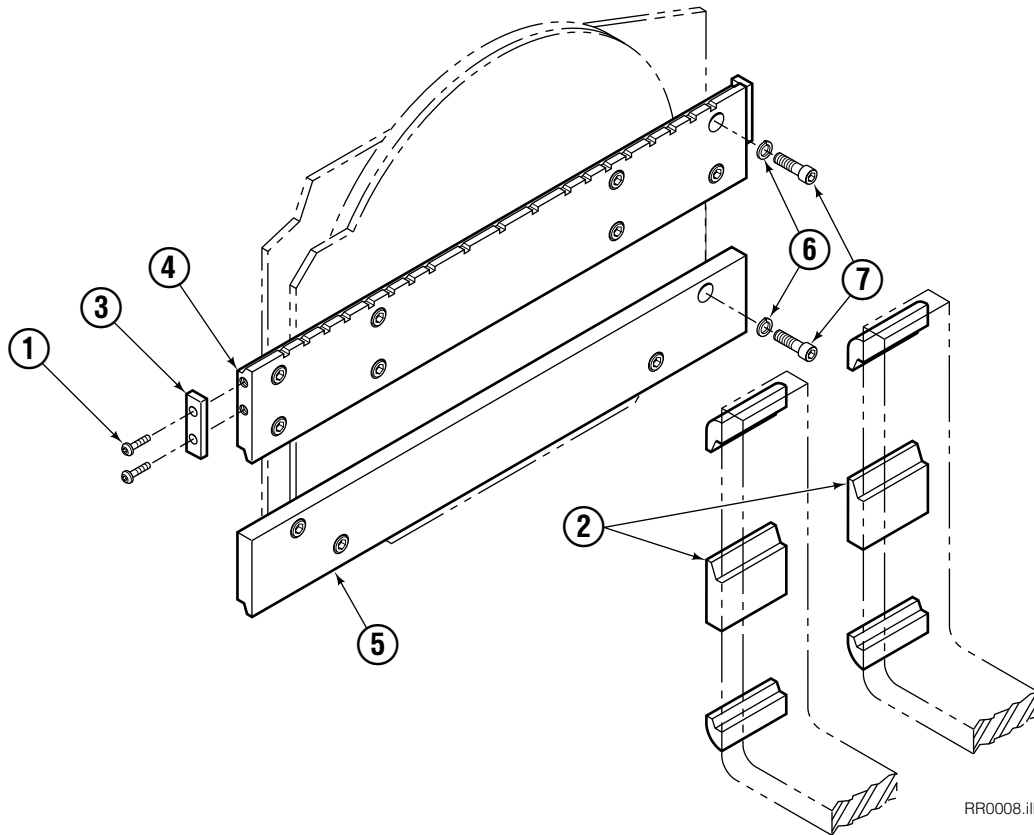

Internet: www.cascorp.com

Base Unit Group

30E			
REF	QTY	PART NO.	DESCRIPTION
		201085	Base Unit Group
1	1	201800	Faceplate
2	2	673043	Seal
3	1	201082	■ Bearing Assembly
4	16	678991	Lockwasher
5	16	768827	Capscrew
6	4	678990	Nut
7	1	201083	Baseplate
8	1	679106	◆ Drive Group
9	12	762613	Capscrew
10	8	678992	Lockwasher
11	1	201080	Grease Fitting

■ Includes item 2.

◆ See Drive Group page for replacement parts breakdown.

Drive Group

30E

REF	QTY	PART NO.	DESCRIPTION	REF	QTY	PART NO.	DESCRIPTION
		679106	Drive Group	15	1	679109	Worm
1	4	768786	Capscrew, M6 X 25-8.8	16	1	679118	Coupling
2	1	643352	O-Ring	17	1	679115	Adapter
3	1	679114	End Cap	18	1	678999	Key
4	2	678985	Bearing	19	4	768792	Capscrew, M6 X 60-8.8
5	2	663694	Fitting, 3	20	1	206418	Motor
6	1	6688	Fitting, 2	21	2	626505	Fitting, 10-6
7	1	644010	Relief Fitting	22	1	678994	Setscrew
8	2	679808	Shim-.002 in.(.05mm)	23	2	678986	Bearing
9	4	768787	Capscrew, M6 X 30-8.8	24	1	679110	Worm Gear
10	4	752845	Capscrew, M6 X 16-8.8	25	1	678987	Snap Ring
11	1	679112	Cover	26	1	643368	O-ring
12	1	679111	Pinion	27	1	656300	Gear Lube (48 oz.)
13	1	201815	Key			206419	Motor Shaft Seal Kit
14	1	679107	Gear Case			206421	Motor Service Kit

Fork Bar Group

30E			
REF	QTY	PART NO.	DESCRIPTION
		680087	■ Fork Bar Group
		680088	Fork Bar Group
1	4	680084	Capscrew
2	2	689279	Middle Hook
3	2	624394	Keeper
4	1	680085	Upper Fork Bar
5	1	680086	Lower Fork Bar
6	12	678992	Lockwasher
7	12	768838	Capscrew, M16 X 30-8.8