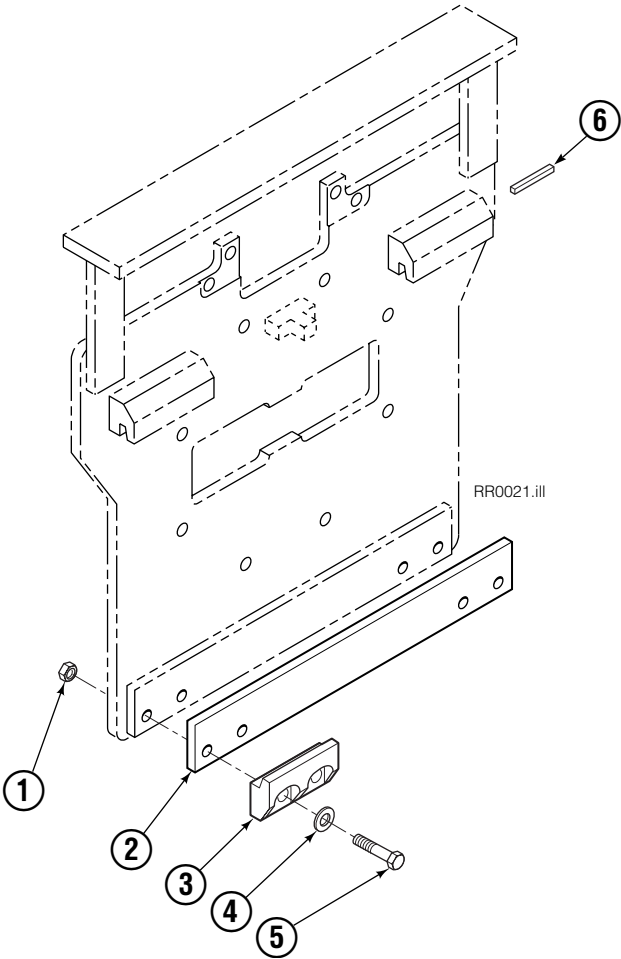

Internet: www.cascorp.com

Base Unit Group

30E			
REF	QTY	PART NO.	DESCRIPTION
		201085	Base Unit Group
1	1	201800	Faceplate
2	2	673043	Seal
3	1	201082	■ Bearing Assembly
4	16	678991	Lockwasher
5	16	768827	Capscrew
6	4	678990	Nut
7	1	201083	Baseplate
8	1	679106	◆ Drive Group
9	12	762613	Capscrew
10	8	678992	Lockwasher
11	1	201080	Grease Fitting

■ Includes item 2.

◆ See Drive Group page for replacement parts breakdown.

Drive Group

30E

REF	QTY	PART NO.	DESCRIPTION	REF	QTY	PART NO.	DESCRIPTION
		679106	Drive Group	15	1	679109	Worm
1	4	768786	Capscrew, M6 X 25-8.8	16	1	679118	Coupling
2	1	643352	O-Ring	17	1	679115	Adapter
3	1	679114	End Cap	18	1	678999	Key
4	2	678985	Bearing	19	4	768792	Capscrew, M6 X 60-8.8
5	2	663694	Fitting, 3	20	1	206418	Motor
6	1	6688	Fitting, 2	21	2	626505	Fitting, 10-6
7	1	644010	Relief Fitting	22	1	678994	Setscrew
8	2	679808	Shim-.002 in.(.05mm)	23	2	678986	Bearing
9	4	768787	Capscrew, M6 X 30-8.8	24	1	679110	Worm Gear
10	4	752845	Capscrew, M6 X 16-8.8	25	1	678987	Snap Ring
11	1	679112	Cover	26	1	643368	O-ring
12	1	679111	Pinion	27	1	656300	Gear Lube (48 oz.)
13	1	201815	Key			206419	Motor Shaft Seal Kit
14	1	679107	Gear Case			206421	Motor Service Kit

Fork Bar Group

30E			
REF	QTY	PART NO.	DESCRIPTION
		680087	■ Fork Bar Group
		680088	Fork Bar Group
1	4	680084	Capscrew
2	2	689279	Middle Hook
3	2	624394	Keeper
4	1	680085	Upper Fork Bar
5	1	680086	Lower Fork Bar
6	12	678992	Lockwasher
7	12	768838	Capscrew, M16 X 30-8.8

■ Does not include item 2.

Mounting Group ITA II - 0°

30E			
REF	QTY	PART NO.	DESCRIPTION
		680024	Mounting Group
1	4	678990	Nut
2	1	679148	Spacer
3	2	675968	Hook
4	4	667225	Washer
5	4	678997	Capscrew
6	1	669344	Stop Kit