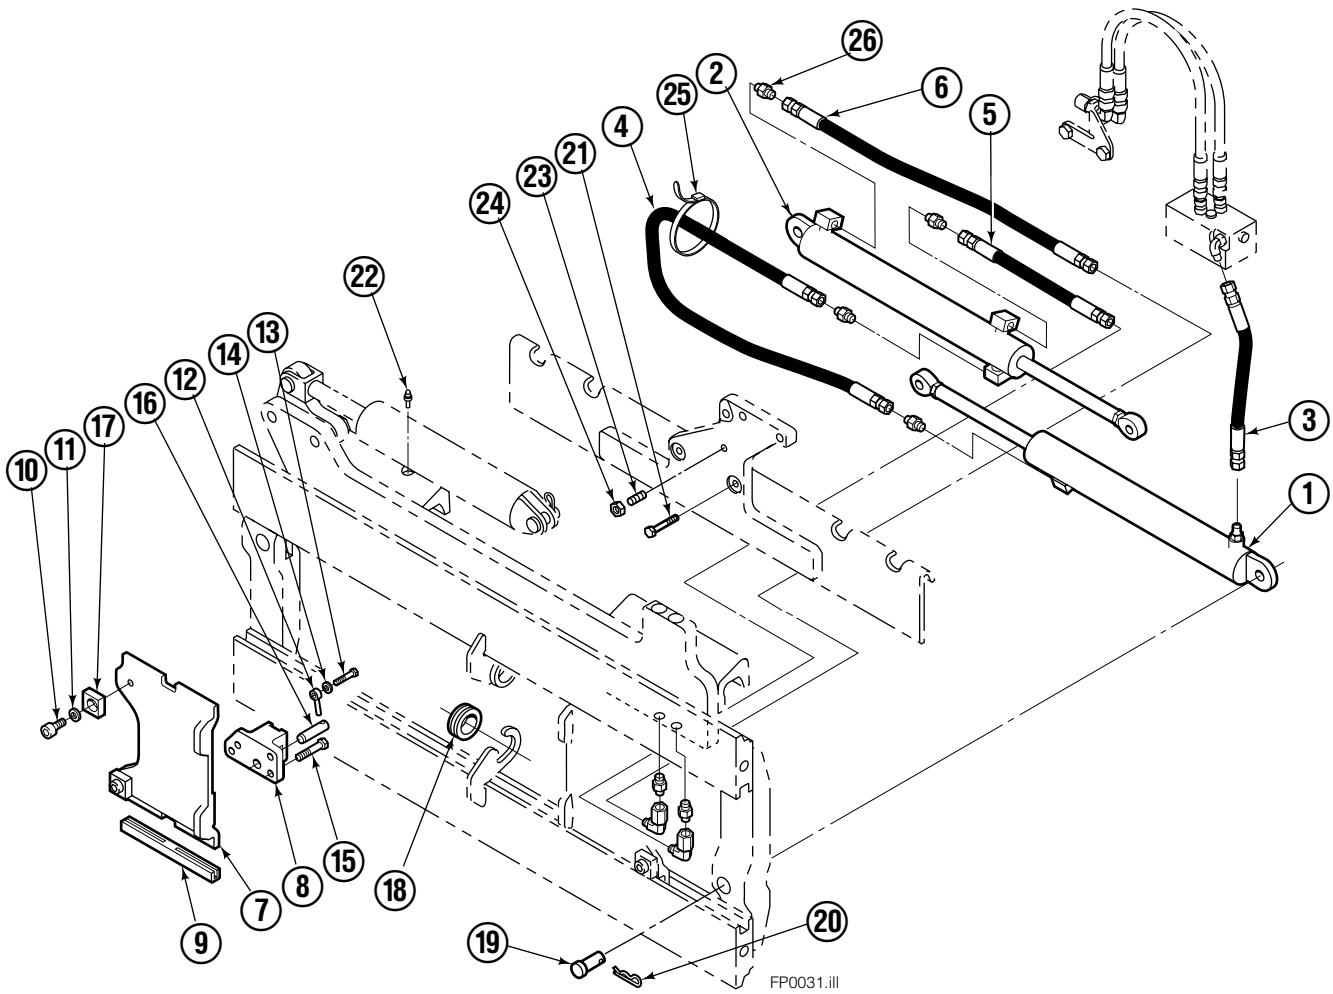

Safety Decals

Part No. 665595
(5) Places

Mounting Group Sideshifting

55F							
REF	QTY	PART NO.	DESCRIPTION	REF	QTY	PART NO.	DESCRIPTION
		207326	Sideshifting Mounting – 37" ■ ●	10	4	667225	Washer
1	1	6010003	Frame – 37" ■	11	6	766154	Capscrew, M16x2,0x40-8.8
2	1	207184	Anchor Bracket – 37" ■	12	4	678990	Nut
3	2	601676	Fitting, 6-6	13	1	206909	Lug
4	1	206917	Center Bearing – 49" only	14	1	206910	Spacer
5	2	678525	Clevis Pin	15	2	684355	Lockwasher
6	2	672726	Hairpin Cotter	16	2	204187	Upper Bearing
7	1	675548	Cylinder Assembly ◆	17	2	207209	Lower Bearing
8	1	675550	Washer (orifice .085)	18	2	207578	Hose
9	2	204186	Lower Hook				

■ Carriage width.

● Includes items 2 through 17.

◆ See Cylinder page for parts breakdown.

Reference: BC-101, SK-5981, S-3988, S-3972.

Sideshift Cylinder ITA Class III

FP0126.ill

55F			
REF	QTY	PART NO.	DESCRIPTION
		675548	Cylinder Assembly
1	1	553857	Nut
2	1	662452	■ Seal
3	1	553501	Piston
4	1	636851	■ Wiper
5	1	638247	■ Back-up Ring
6	1	675550	Washer (orifice .085 in.)
7	1	675549	Shell
8	1	553449	Rod
9	1	2785	■ O-Ring
10	1	615128	■ Back-up Ring
11	1	553500	Retainer
12	1	553856	Retaining Ring
13	1	7202	Snap Ring
14	1	641835	■ Seal
		553861	Service Kit

■ Included in Service Kit 553861.

Hydraulic/Fork Group

55F							
REF	QTY	PART NO.	DESCRIPTION	REF	QTY	PART NO.	DESCRIPTION
		207220	Hydraulic Group – 37 in. ■ ●	13	2	763169	Capscrew
		206912	Fork Group □	14	2	680217	Lockwasher
1	1	583943	Cylinder Assembly, LH ◆	15	8	206924	Capscrew
2	1	583951	Cylinder Assembly, RH ◆	16	2	206925	Pin
3	1	207563	Hose	17	4	207552	Block
4	1	207564	Hose	18	2	206916	Grommet
5	1	207565	Hose	19	2	206926	Clevis Pin
6	1	207566	Hose	20	2	207210	Hairpin Cotter
7	2	207208	Fork Carrier	21	2	768551	Capscrew
8	2	206914	Lug	22	2	7403	Grease Fitting
9	4	206915	Bearing	23	1	768753	Setscrew
10	4	206922	Capscrew	24	1	207211	Jam Nut
11	4	678991	Lockwasher	25	1	200008	Cable Tie
12	2	206923	Eyebolt	26	6	617915	Fitting, 4-4