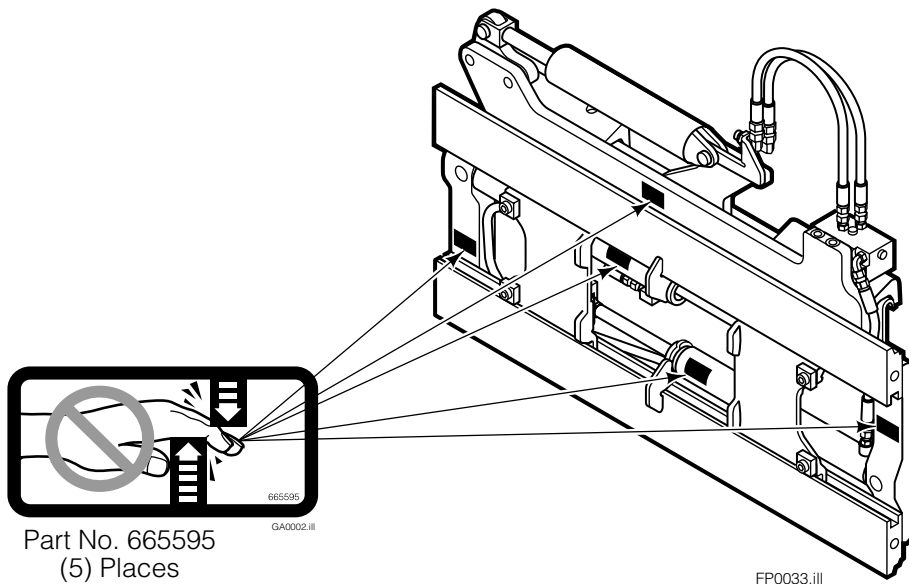

Safety Decals

Part No. 665595
(5) Places

Mounting Group Sideshifting

55F							
REF	QTY	PART NO.	DESCRIPTION	REF	QTY	PART NO.	DESCRIPTION
		207326	Sideshifting Mounting – 37" ■ ●	10	4	667225	Washer
1	1	6010003	Frame – 37" ■	11	6	766154	Capscrew, M16x2,0x40-8.8
2	1	207184	Anchor Bracket – 37" ■	12	4	678990	Nut
3	2	601676	Fitting, 6-6	13	1	206909	Lug
4	1	206917	Center Bearing – 49" only	14	1	206910	Spacer
5	2	678525	Clevis Pin	15	2	684355	Lockwasher
6	2	672726	Hairpin Cotter	16	2	204187	Upper Bearing
7	1	675548	Cylinder Assembly ◆	17	2	207209	Lower Bearing
8	1	675550	Washer (orifice .085)	18	2	207578	Hose
9	2	204186	Lower Hook				