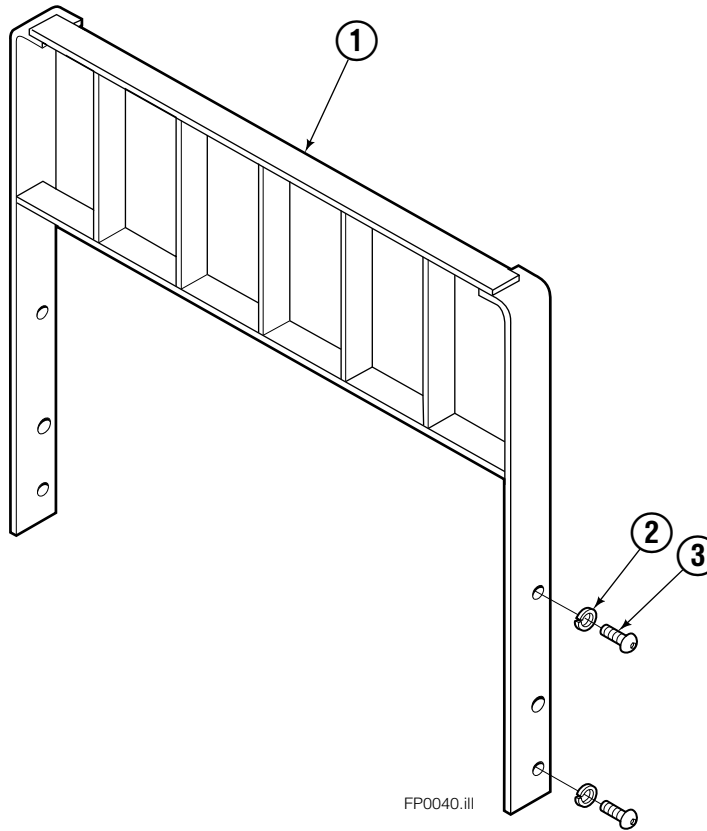

Backrest

55F			
REF	QTY	PART NO.	DESCRIPTION
1	1	207128	Backrest – 37" x 48" ■
2	4	684586	Lockwasher
3	4	200173	Capscrew

■ Width by Height.
Reference: 3S-3979.

Communication Group

REF	QTY	PART NO.	DESCRIPTION	REF	QTY	PART NO.	DESCRIPTION
		6001133	Communications Group	11	1	6001637	Switch
1	1	6001140	Cable Assembly	12	1	224459	Pigtail
2	1	6001138	Conduit	13	1	—	Cable Adapter
3	1	223678	Sheave Assembly ●	14	1	—	Cable Adapter
4	1	223680	Sheave	15	1	6001641	Shrink Tube
5	1	228679	Plate	16	■	753159	Capscrew, M6 x 10
6	2	228704	Capscrew, M8 x 45	17	■	6001442	Clamp
7	1	223679	Bracket	18	■	6001452	Block
8	2	223681	Bearing	19	1	223698	Anchor
9	1	6001647	Wire Harness	20	1	222267	Epoxy Adhesive
10	1	219414	Fuse, ATC-10	21		6014684	Dry Film Lubricant