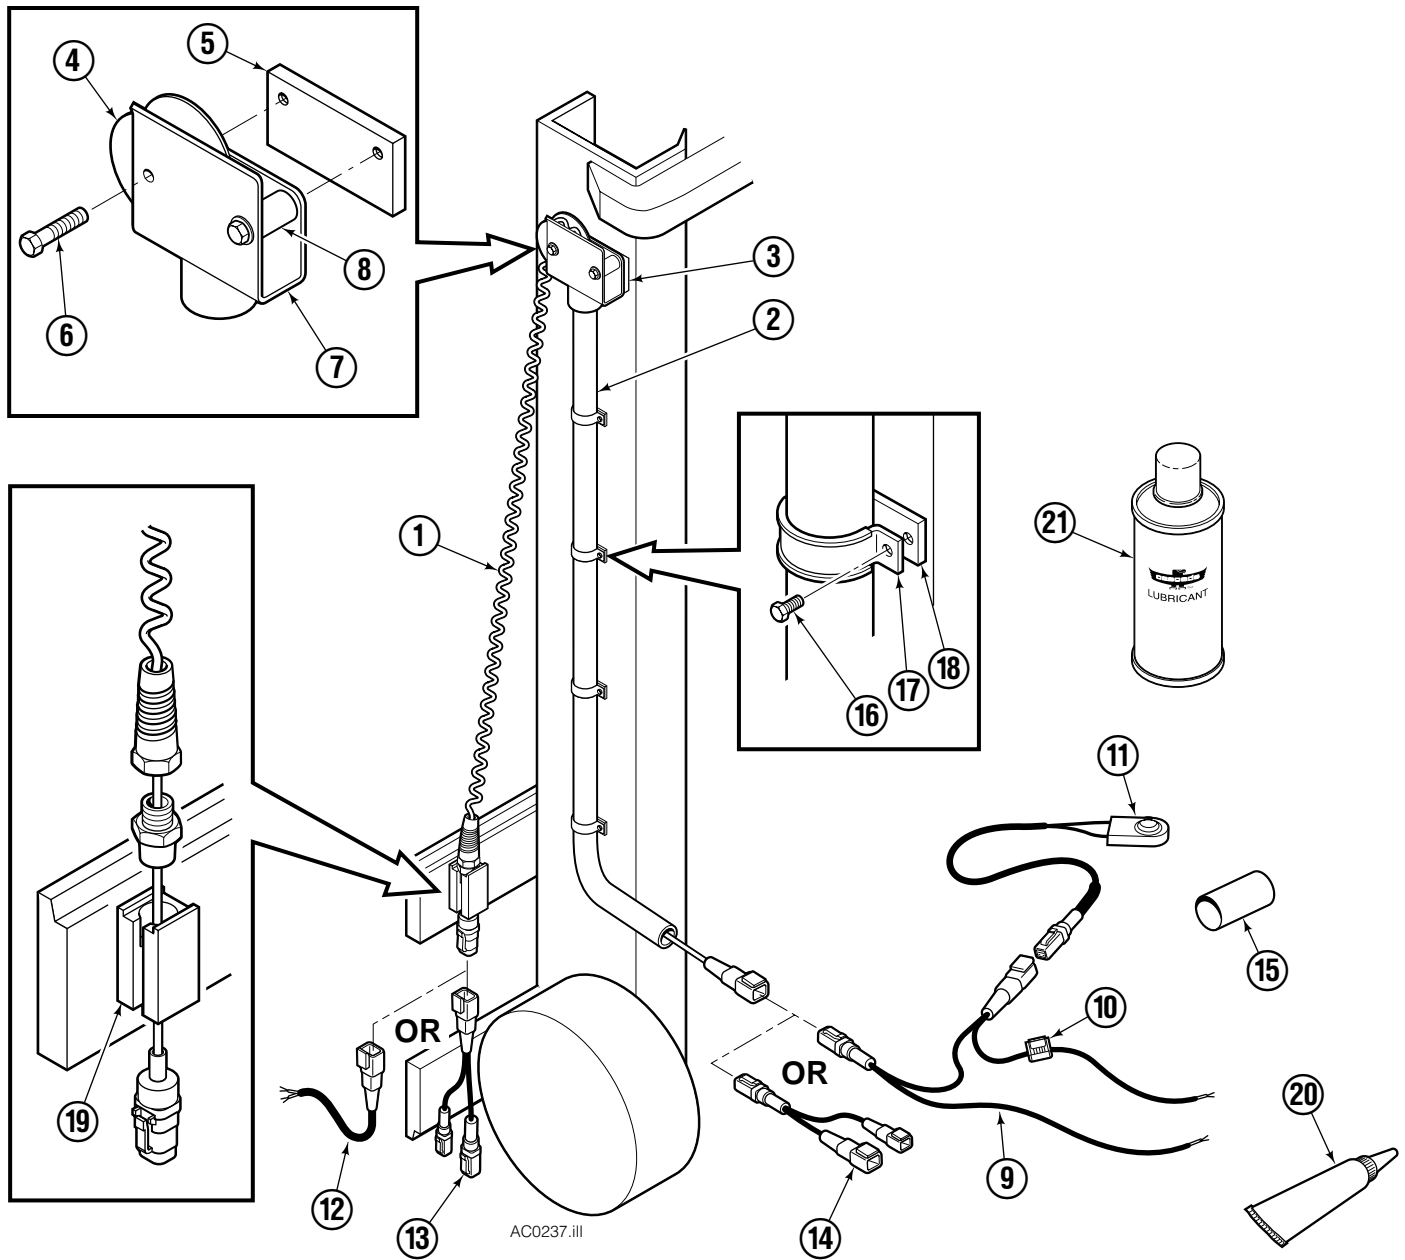

■ Includes items 1 through 7.

Standard Installation Group

REF	QTY	PART NO.	DESCRIPTION
		207342	Installation Group
1	1	207314	Bracket
2	2	762899	Capscrew, M10X20-8.8
3	2	681238	Lockwasher
4	2	2453	Fitting, 8-8
5	2	207578	Hose

Backrest

55F			
REF	QTY	PART NO.	DESCRIPTION
1	1	207128	Backrest – 37" x 48" ■
2	4	684586	Lockwasher
3	4	200173	Capscrew

■ Width by Height.
Reference: 3S-3979.

Communication Group

REF	QTY	PART NO.	DESCRIPTION	REF	QTY	PART NO.	DESCRIPTION
		6001133	Communications Group	11	1	6001637	Switch
1	1	6001140	Cable Assembly	12	1	224459	Pigtail
2	1	6001138	Conduit	13	1	—	Cable Adapter
3	1	223678	Sheave Assembly ●	14	1	—	Cable Adapter
4	1	223680	Sheave	15	1	6001641	Shrink Tube
5	1	228679	Plate	16	■	753159	Capscrew, M6 x 10
6	2	228704	Capscrew, M8 x 45	17	■	6001442	Clamp
7	1	223679	Bracket	18	■	6001452	Block
8	2	223681	Bearing	19	1	223698	Anchor
9	1	6001647	Wire Harness	20	1	222267	Epoxy Adhesive
10	1	219414	Fuse, ATC-10	21		6014684	Dry Film Lubricant