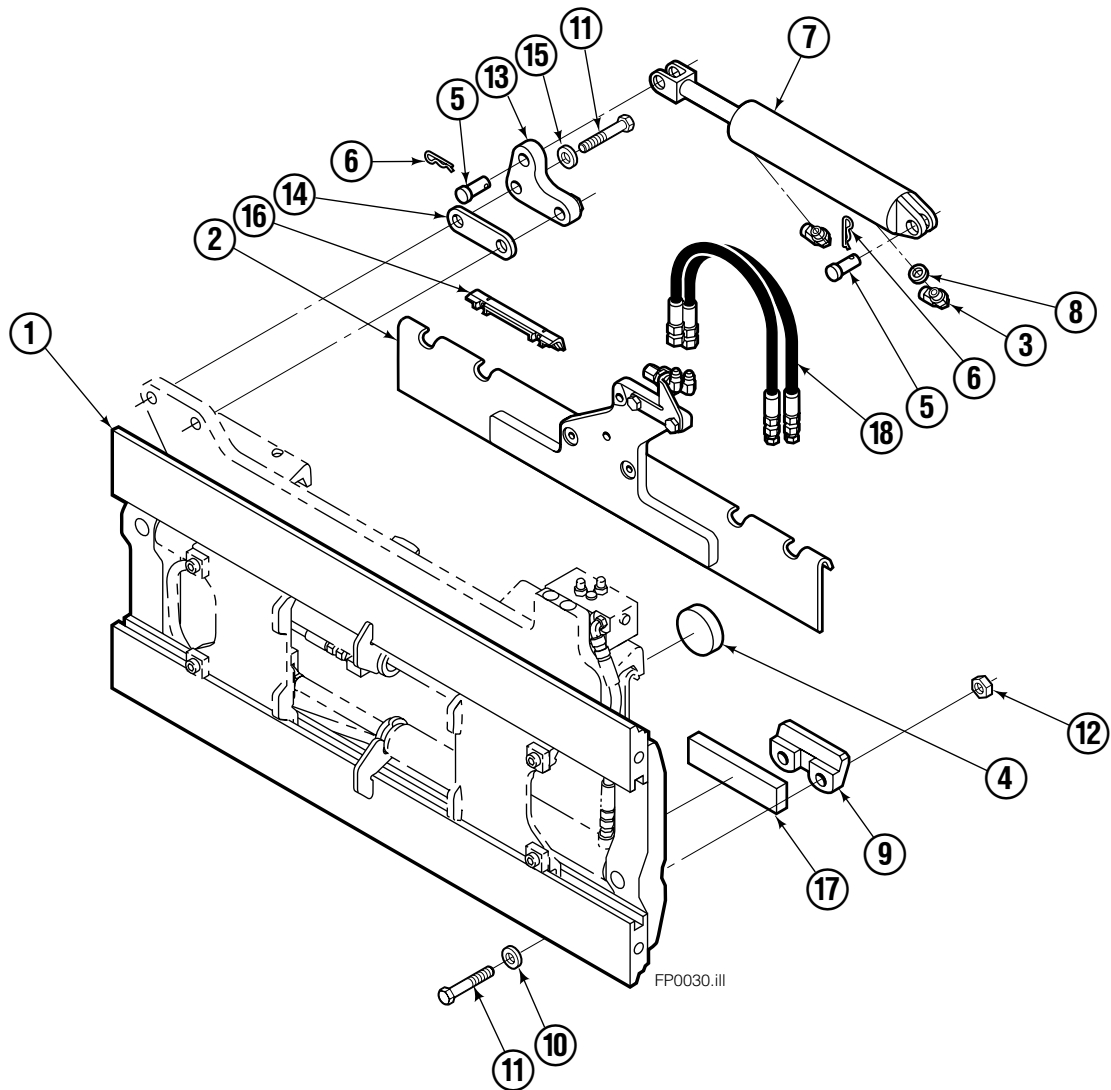

Safety Decals

Part No. 665595
(5) Places

Mounting Group Sideshifting

55F							
REF	QTY	PART NO.	DESCRIPTION	REF	QTY	PART NO.	DESCRIPTION
		207326	Sideshifting Mounting – 37" ■ ●	10	4	667225	Washer
1	1	6010003	Frame – 37" ■	11	6	766154	Capscrew, M16x2,0x40-8.8
2	1	207184	Anchor Bracket – 37" ■	12	4	678990	Nut
3	2	601676	Fitting, 6-6	13	1	206909	Lug
4	1	206917	Center Bearing – 49" only	14	1	206910	Spacer
5	2	678525	Clevis Pin	15	2	684355	Lockwasher
6	2	672726	Hairpin Cotter	16	2	204187	Upper Bearing
7	1	675548	Cylinder Assembly ◆	17	2	207209	Lower Bearing
8	1	675550	Washer (orifice .085)	18	2	207578	Hose
9	2	204186	Lower Hook				

■ Carriage width.

● Includes items 2 through 17.

◆ See Cylinder page for parts breakdown.

Reference: BC-101, SK-5981, S-3988, S-3972.

Sideshift Cylinder ITA Class III

FP0126.ill

55F			
REF	QTY	PART NO.	DESCRIPTION
		675548	Cylinder Assembly
1	1	553857	Nut
2	1	662452	■ Seal
3	1	553501	Piston
4	1	636851	■ Wiper
5	1	638247	■ Back-up Ring
6	1	675550	Washer (orifice .085 in.)
7	1	675549	Shell
8	1	553449	Rod
9	1	2785	■ O-Ring
10	1	615128	■ Back-up Ring
11	1	553500	Retainer
12	1	553856	Retaining Ring
13	1	7202	Snap Ring
14	1	641835	■ Seal
		553861	Service Kit

■ Included in Service Kit 553861.

Hydraulic/Fork Group

55F							
REF	QTY	PART NO.	DESCRIPTION	REF	QTY	PART NO.	DESCRIPTION
		207220	Hydraulic Group – 37 in. ■ ●	13	2	763169	Capscrew
		206912	Fork Group □	14	2	680217	Lockwasher
1	1	583943	Cylinder Assembly, LH ◆	15	8	206924	Capscrew
2	1	583951	Cylinder Assembly, RH ◆	16	2	206925	Pin
3	1	207563	Hose	17	4	207552	Block
4	1	207564	Hose	18	2	206916	Grommet
5	1	207565	Hose	19	2	206926	Clevis Pin
6	1	207566	Hose	20	2	207210	Hairpin Cotter
7	2	207208	Fork Carrier	21	2	768551	Capscrew
8	2	206914	Lug	22	2	7403	Grease Fitting
9	4	206915	Bearing	23	1	768753	Setscrew
10	4	206922	Capscrew	24	1	207211	Jam Nut
11	4	678991	Lockwasher	25	1	200008	Cable Tie
12	2	206923	Eyebolt	26	6	617915	Fitting, 4-4