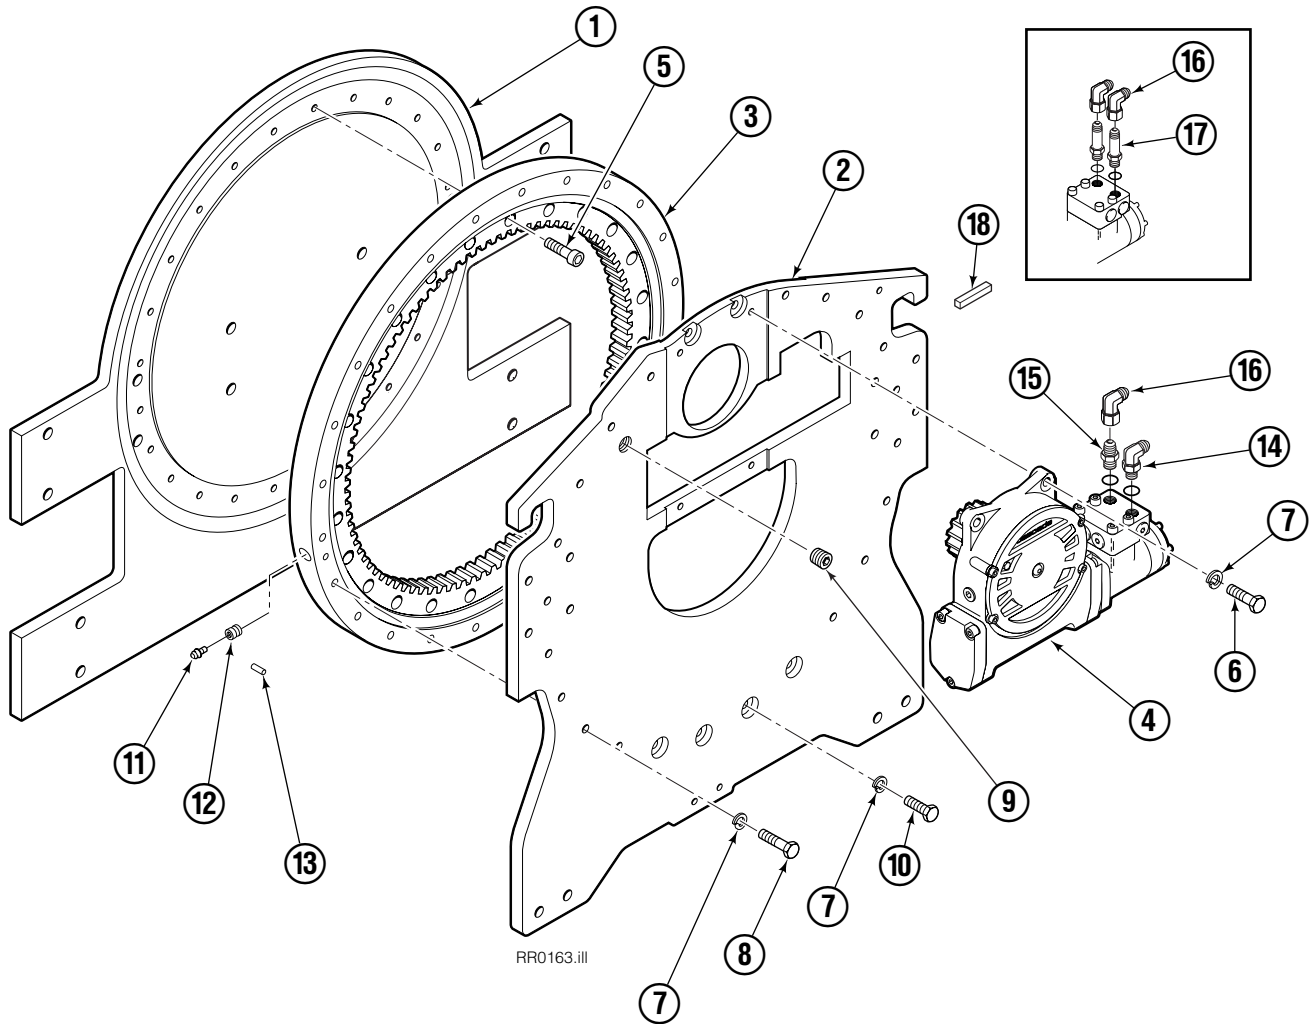

Internet: www.cascorp.com

Safety Decals

REF	QTY	PART NO.	DESCRIPTION
1	1	679150	No Step Decal

Publications

PART NO.	DESCRIPTION
672946	Service Manual
672714	Operators Guide
668987	Installation Instructions
679929	Tool Catalog
673964	Literature Index Order Form

Rotator Group

RR0163.ill

80D							
REF	QTY	PART NO.	DESCRIPTION	REF	QTY	PART NO.	DESCRIPTION
		6003188	Rotator Group	11	1	7401	Grease Fitting
1	1	6002414	Faceplate	12	1	204167	Plug
2	1	6001818	Baseplate	13	1	670681	Drive Pin
3	1	213983	Bearing Assembly	14	1	605761	Fitting, 8-8 SAE
4	1	212308	Drive Group – 2.2 c.i. Motor ●	15	1	601250	Fitting, 8-8 SAE
5	24	213902	Capscrew, M12 x 45	16	1	601377	Fitting, 8-8 SAE
6	4	211689	Capscrew, M12 x 30		2	765492	Fitting, 8 SAE – M10 L-Series
7	28	683822	Lockwasher, M12	17	2	765493	Fitting, 8 SAE – M12 L-Series
8	18	213900	Capscrew, M12 x 60		2	756920	Fitting, 8 SAE – M12 S-Series
9	1	6605	Fitting, 3/4 in.	18	1	669344	Stop Block Kit
10	6	209684	Capscrew, M12 x 50				

● Quantity as required.

▲ See Drive Motor page for parts breakdown.

▼ See Check Valve page for parts breakdown.

Drive Motor

80D			
REF	QTY	2.2 c.i. PART NO.	DESCRIPTION
		210139	Drive Motor
1	1	675478	Shaft
2	1	675477	Drive Link
3	1	211528	Spacer Plate
4	1	210137	Geroler/Gerotor Set
5	1	211527	End Cap
6	1	206405	Service Kit ●
7	1	685090	Flange

Fork Bar Group

80D					
REF	QTY	42 in. PART NO.	48 in. PART NO.	60 in. PART NO.	DESCRIPTION
		6003185	6003186	6003187	Fork Bar Group
1	1	625525	677211	625527	Upper Bar
2	1	625526	677212	625528	Lower Bar
3	13	769579	769579	769579	Capscrew, M20 x 40
4	18	779506	779506	779506	Lockwasher, M20
5	2	606988	606988	606988	Keeper
6	4	4880	4880	4880	Capscrew, 1/2 NC x 1.0 GR8
7	5	775559	775559	775559	Capscrew, M20 x 30