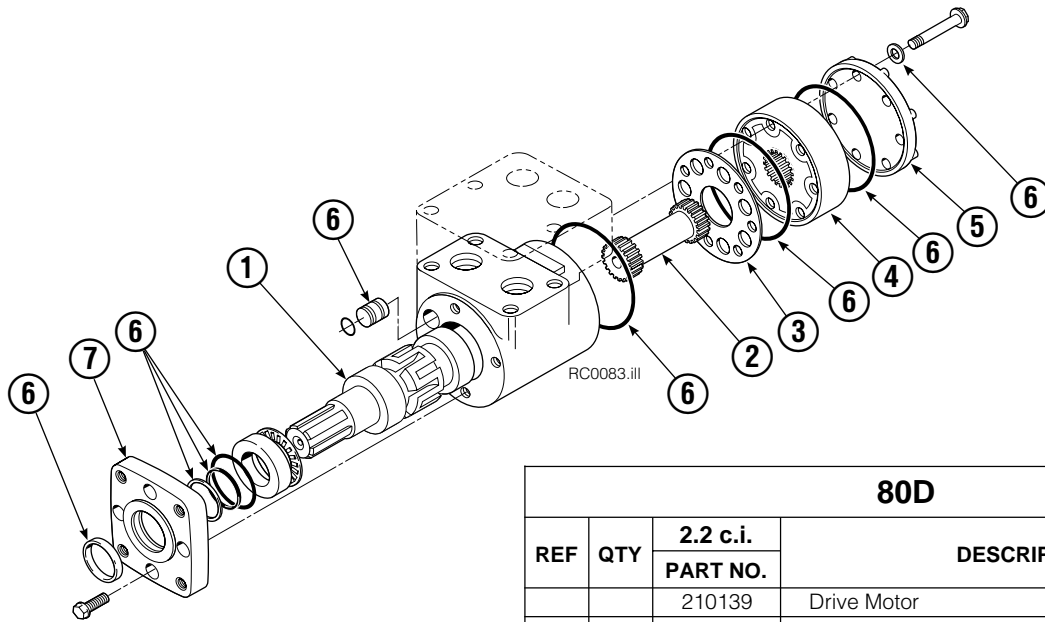

Rotator Group

RR0163.ill

80D							
REF	QTY	PART NO.	DESCRIPTION	REF	QTY	PART NO.	DESCRIPTION
		6003188	Rotator Group	11	1	7401	Grease Fitting
1	1	6002414	Faceplate	12	1	204167	Plug
2	1	6001818	Baseplate	13	1	670681	Drive Pin
3	1	213983	Bearing Assembly	14	1	605761	Fitting, 8-8 SAE
4	1	212308	Drive Group – 2.2 c.i. Motor ●	15	1	601250	Fitting, 8-8 SAE
5	24	213902	Capscrew, M12 x 45	16	1	601377	Fitting, 8-8 SAE
6	4	211689	Capscrew, M12 x 30		2	765492	Fitting, 8 SAE – M10 L-Series
7	28	683822	Lockwasher, M12	17	2	765493	Fitting, 8 SAE – M12 L-Series
8	18	213900	Capscrew, M12 x 60		2	756920	Fitting, 8 SAE – M12 S-Series
9	1	6605	Fitting, 3/4 in.	18	1	669344	Stop Block Kit
10	6	209684	Capscrew, M12 x 50				

● Quantity as required.

▲ See Drive Motor page for parts breakdown.

▼ See Check Valve page for parts breakdown.

Drive Motor

80D			
REF	QTY	2.2 c.i. PART NO.	DESCRIPTION
		210139	Drive Motor
1	1	675478	Shaft
2	1	675477	Drive Link
3	1	211528	Spacer Plate
4	1	210137	Geroler/Gerotor Set
5	1	211527	End Cap
6	1	206405	Service Kit ●
7	1	685090	Flange