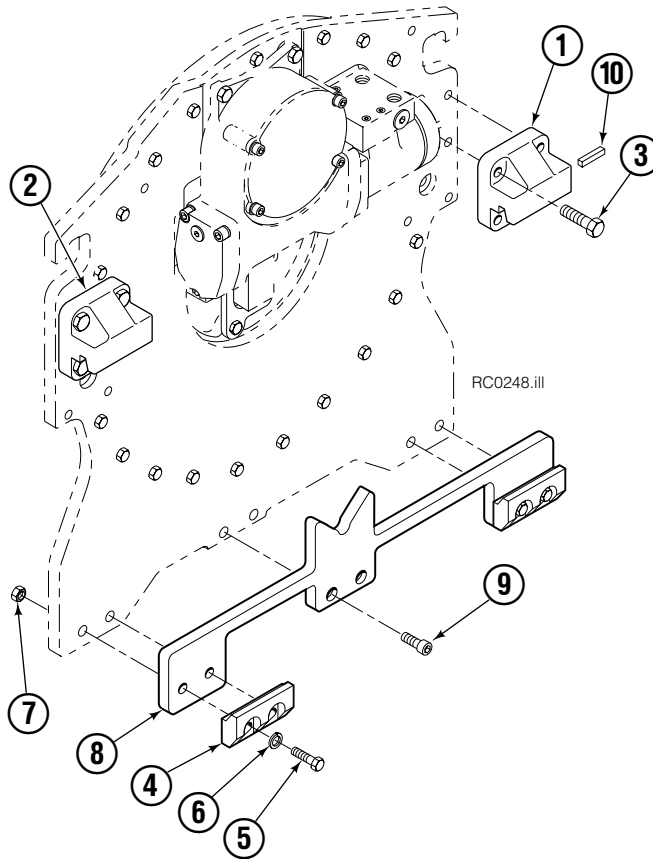

Rotator Group

RR0163.ill

80D							
REF	QTY	PART NO.	DESCRIPTION	REF	QTY	PART NO.	DESCRIPTION
		6003188	Rotator Group	11	1	7401	Grease Fitting
1	1	6002414	Faceplate	12	1	204167	Plug
2	1	6001818	Baseplate	13	1	670681	Drive Pin
3	1	213983	Bearing Assembly	14	1	605761	Fitting, 8-8 SAE
4	1	212308	Drive Group – 2.2 c.i. Motor ●	15	1	601250	Fitting, 8-8 SAE
5	24	213902	Capscrew, M12 x 45	16	1	601377	Fitting, 8-8 SAE
6	4	211689	Capscrew, M12 x 30		2	765492	Fitting, 8 SAE – M10 L-Series
7	28	683822	Lockwasher, M12	17	2	765493	Fitting, 8 SAE – M12 L-Series
8	18	213900	Capscrew, M12 x 60		2	756920	Fitting, 8 SAE – M12 S-Series
9	1	6605	Fitting, 3/4 in.	18	1	669344	Stop Block Kit
10	6	209684	Capscrew, M12 x 50				

Check Valve

80D			
REF	QTY	PART NO.	DESCRIPTION
		670549	Check Valve Assembly
1	2	609453	Fitting, 10
2	2	670552	Spring
3	2	670551	Guide
4	2	7020	Ball
5	2	602580	Fitting, 8
6	2	673989	Spring
7	1	670550	Body
8	1	670553	Spool

Fork Bar Group

80D					
REF	QTY	42 in. PART NO.	48 in. PART NO.	60 in. PART NO.	DESCRIPTION
		6003185	6003186	6003187	Fork Bar Group
1	1	625525	677211	625527	Upper Bar
2	1	625526	677212	625528	Lower Bar
3	13	769579	769579	769579	Capscrew, M20 x 40
4	18	779506	779506	779506	Lockwasher, M20
5	2	606988	606988	606988	Keeper
6	4	4880	4880	4880	Capscrew, 1/2 NC x 1.0 GR8
7	5	775559	775559	775559	Capscrew, M20 x 30

Forks

REF	QTY	PART NO.	DESCRIPTION
1	2	229892	Forks
2	2	K3PKR	Handle Kit

Mounting Group

Class III, 0°			
REF	QTY	PART NO.	DESCRIPTION
		209927	Mounting Group
1	1	209932	Upper Hook – RH
2	1	209933	Upper Hook – LH
3	8	779010	Capscrew, M16 x 35
4	2	675969	Lower Hook
5	4	210005	Capscrew, M16 x 90
6	4	667225	Washer, .625
7	4	781534	Nut, M16
8	1	209937	Spacer
9	2	788377	Capscrew, M12 x 45
10	1	669344	Stop Kit