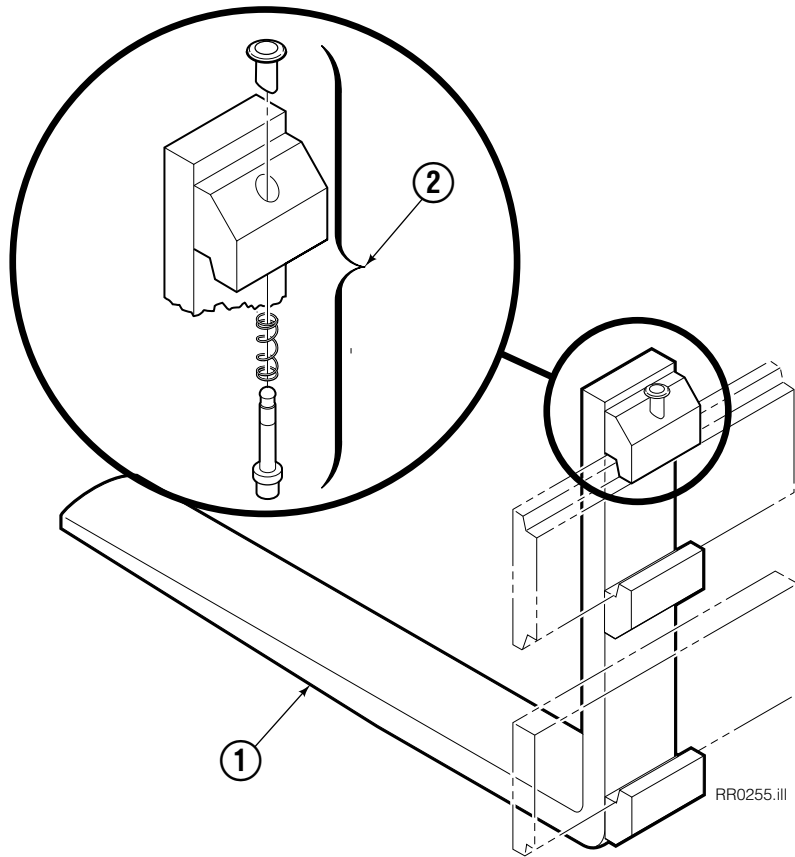

Forks

REF	QTY	PART NO.	DESCRIPTION
1	2	229892	Forks
2	2	K3PKR	Handle Kit