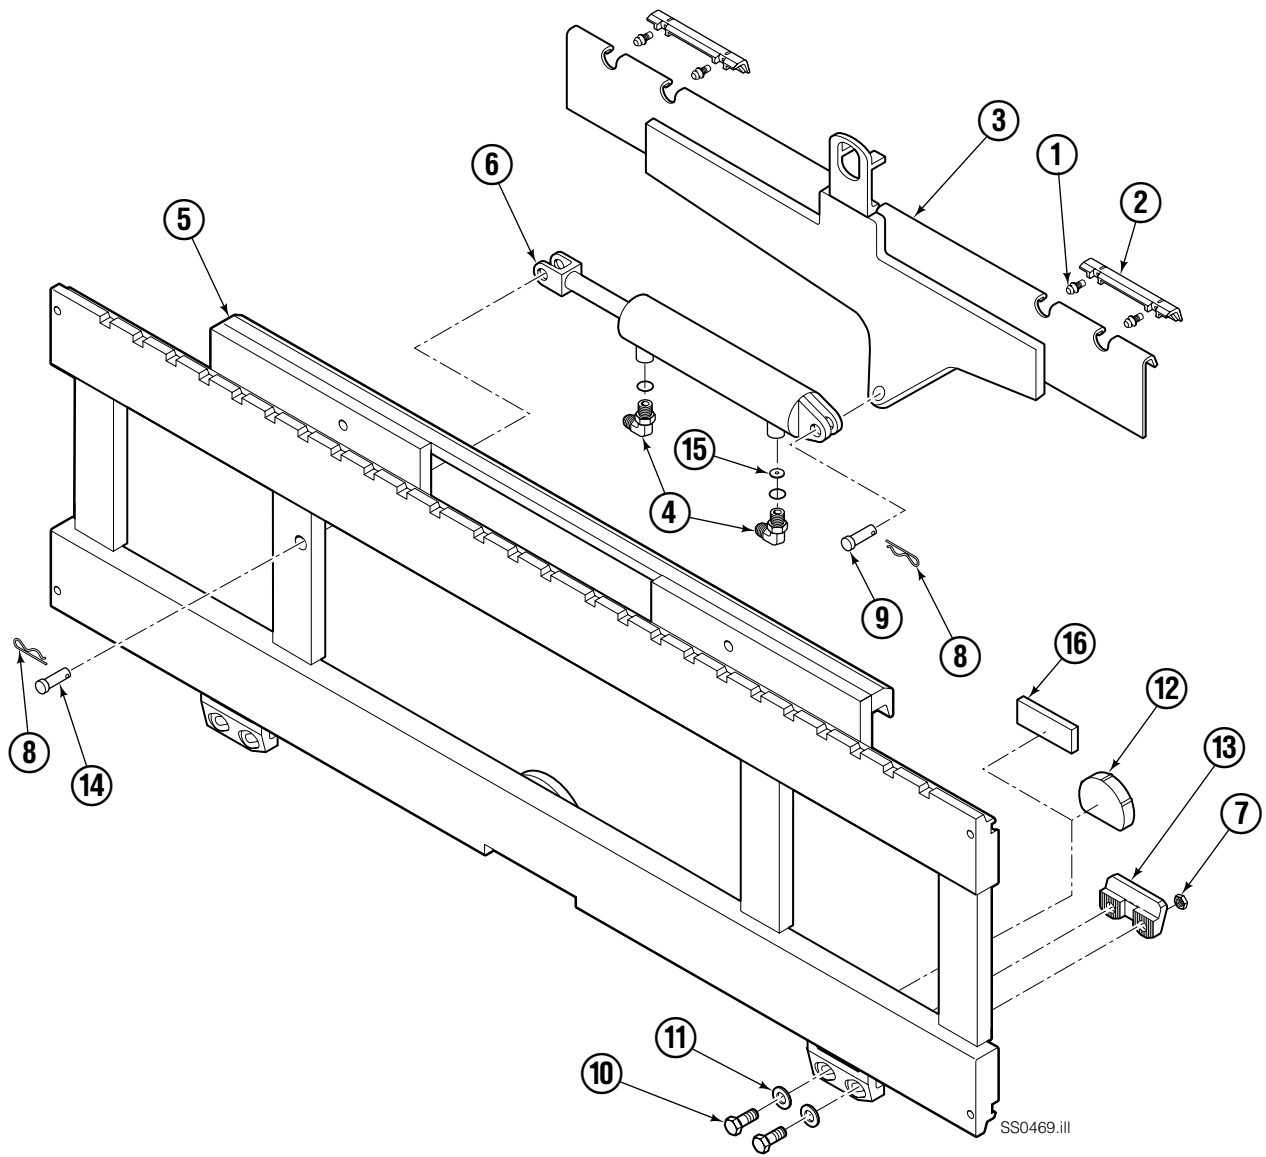

## 150D

REF	QTY	PART NO.	DESCRIPTION	REF	QTY	PART NO.	DESCRIPTION
		3013758	Sideshifter Assembly	9	1	686215	● Clevis Pin
1	4	7403	Grease Fitting	10	4	752903	◆ Capscrew, M16 x 45
2	2	672018	Bearing Segment	11	4	667225	◆ Washer
3	1	686240	Anchor Bracket	12	3	676650	Lower Bearing
4	2	601676	● Fitting, 6-6	13	2	6004779	◆ Lower Hook
5	1	224415	Faceplate ■	14	1	686214	● Clevis Pin
6	1	3013759	Cylinder ▲	15	1	6024818	● Washer - Restrictor
7	4	678990	◆ Nut	16	2	208350	Lower Bearing
8	2	686217	● Cotter Pin			672022	Service Kit - Items 1 & 2