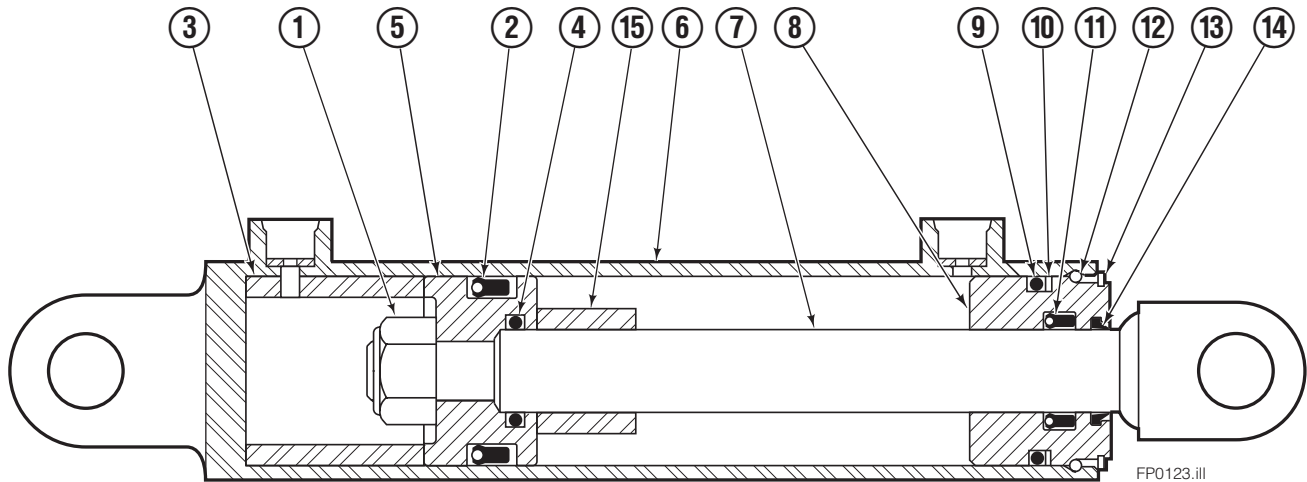

Sideshift Cylinder

REF	QTY	PART NO.	DESCRIPTION
		3013759	Cylinder Assembly
1	1	561012	Nut
■ 2	1	662457	Seal
3	1	564562	Spacer – Head
■ 4	1	2718	O-Ring
5	1	561427	Piston
6	1	3013760	Shell
7	1	3013761	Rod
8	1	561428	Retainer
■ 9	1	2791	O-Ring
■ 10	1	615134	Back-up Ring
■ 11	1	662449	Seal
12	1	561429	Retaining Ring
13	1	7215	Snap Ring
■ 14	1	626468	Wiper
15	1	---	Spacer – Rod
		561430	Service Kit

■ Included in Service Kit 561430.

Ref: S-6053, S-6054