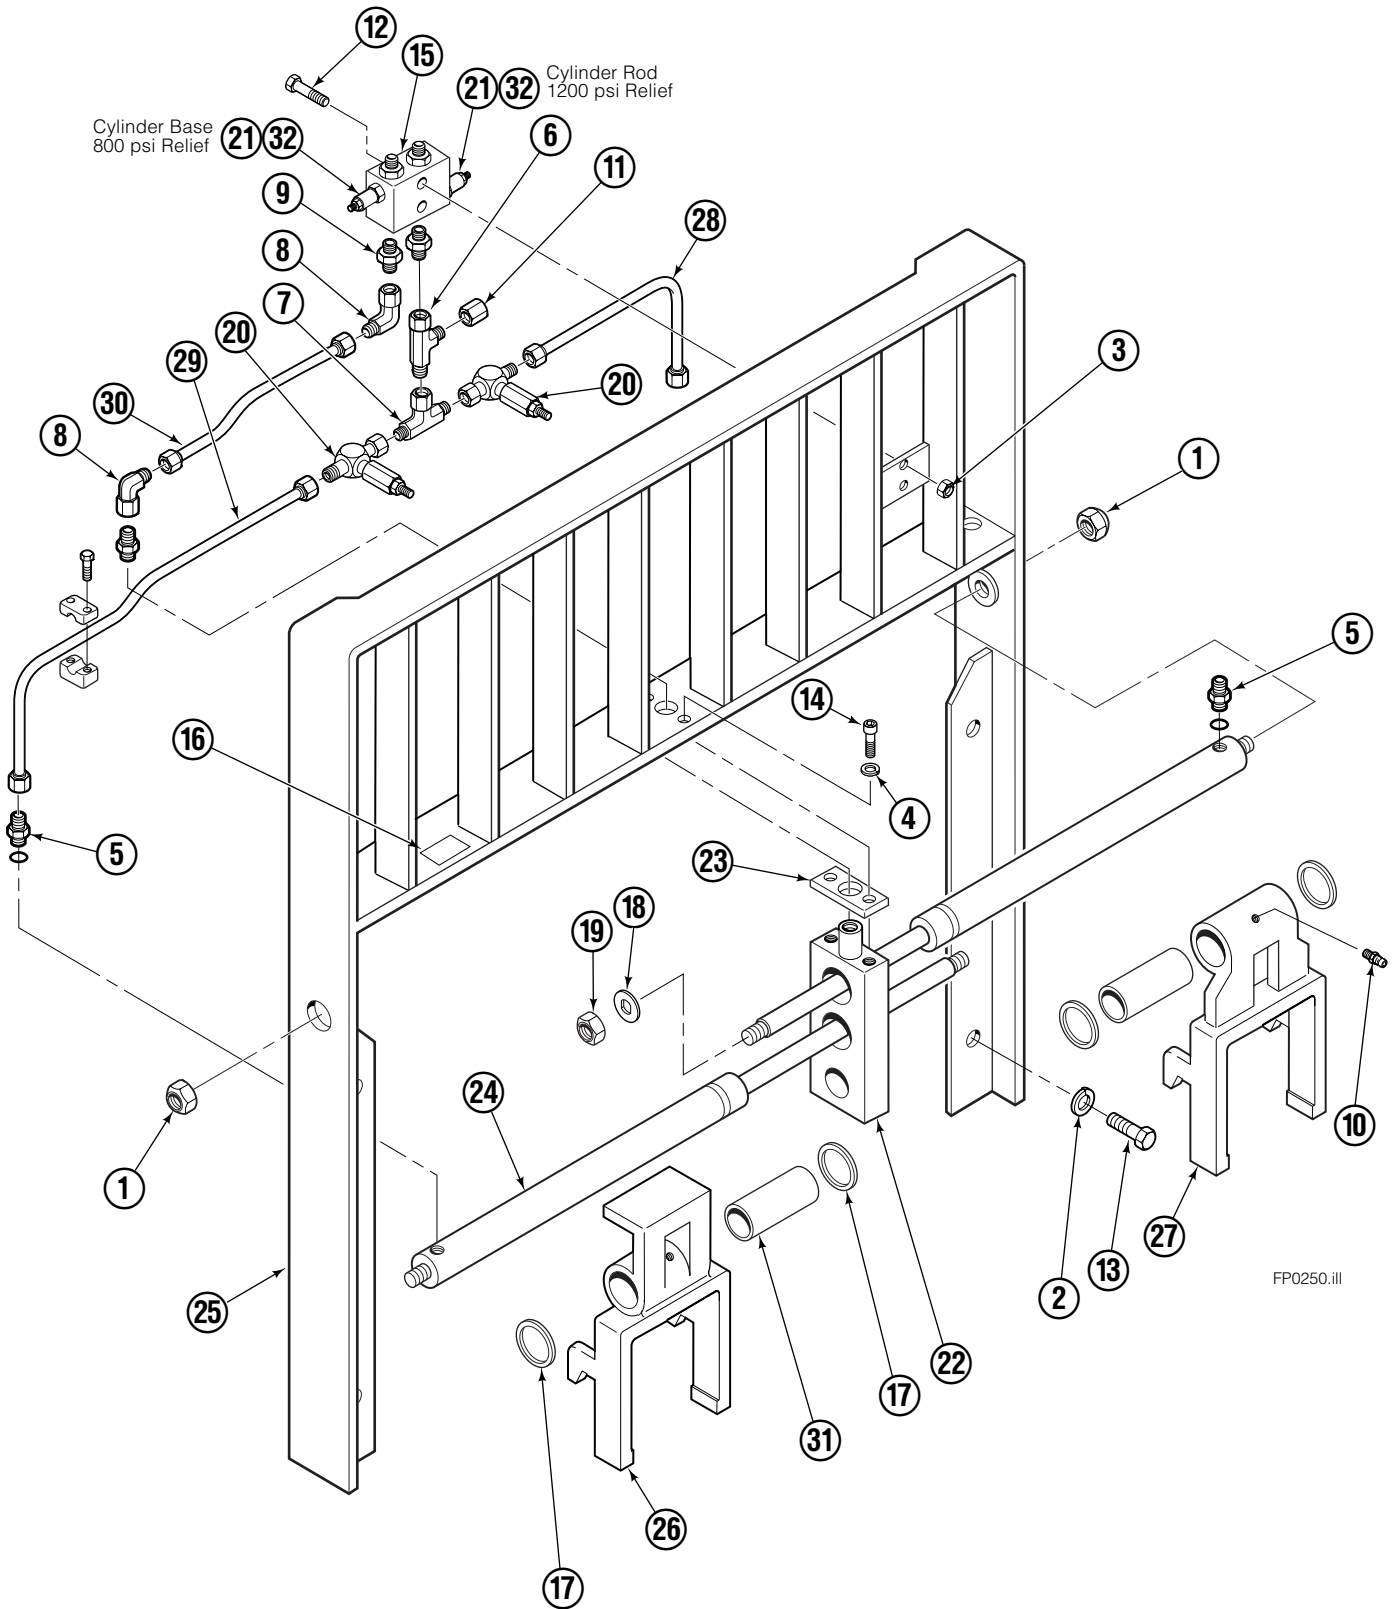

About This Manual

Introduction

This manual shows the parts breakdown for the 150H Fork Positioner. The nameplate is located on the right side of the backrest. If the nameplate is missing all necessary information is stamped into the backrest at the same location. The serial number on the nameplate must be supplied when ordering replacement parts for this product.

Hydraulic/Fork Group

FP0250.iii

Hydraulic/Fork Group

150H				
REF	QTY	C051 PART NO.	C053 PART NO.	DESCRIPTION
		11.70.21	11.85.14	Fork Positioner
1	2	678019	678019	Nut (02.05.25)
2	2	02.45.15	02.45.15	Lockwasher
3	2	02.20.54	02.20.54	Nut
4	2	787383	787383	Lockwasher (02.45.14)
5	2	604511	604511	Fitting (02.60.06)
6	1	611329	611329	Fitting (02.62.55)
7	1	610892	610892	Fitting (02.62.69)
8	2	2680	2680	Fitting (02.62.97)
9	4	2309	2309	Fitting (02.85.15)
10	2	7400	7400	Grease Fitting
11	3	2617	2617	Cap (02.59.20)
12	2	768528	768528	Capscrew (08.06.36)
13	4	3334	3334	Capscrew (08.06.84)
14	2	762572	762572	Capscrew (08.41.38)
15	1	10.56.27	10.56.27	Relief Valve (Sun YFV 9LF5)
16	1	10.70.50	10.70.50	Nameplate
17	1	03.11.97	03.11.97	Retainer
18	2	11.67.66	11.67.66	Washer
19	2	02.21.26	02.21.26	Nut
20	2	10.97.99	10.97.99	Flow Restrictor
21	2	661676	661676	Cartridge (Sun RPEC LAN)
22	1	11.11.54	11.11.54	Support Block
23	1	11.17.57	11.17.57	Shim
24	2	11.69.83	11.85.15	Cylinder
25	1	11.70.39	11.75.19	Load Guard
26	1	11.69.22	11.69.22	Fork Pocket-RH
27	1	11.69.23	11.69.23	Fork Pocket-LH
28	1	11.74.43	11.74.43	Tube
29	1	11.74.95	11.74.47	Tube
30	1	11.74.94	11.74.94	Tube
31	2	15.00.43	15.00.43	Bearing
32	2	661312	661312	Cartridge Service Kit

Cylinder

150H				
REF	QTY	C051 PART NO.	C053 PART NO.	DESCRIPTION
		11.69.83	11.85.15	Cylinder Assembly
1	2	02.05.07	02.05.07	Nut
2	1	11.11.57	11.11.57	Piston
3	1	11.11.53	11.11.53	Gland
4	1	11.69.31-730	11.69.31-882	Rod
5	1	11.69.28-603	11.69.28-755	Shell
6	1	11.69.32-163	11.69.32-163	Spacer
7	1	11.11.73	11.11.73	Service Kit