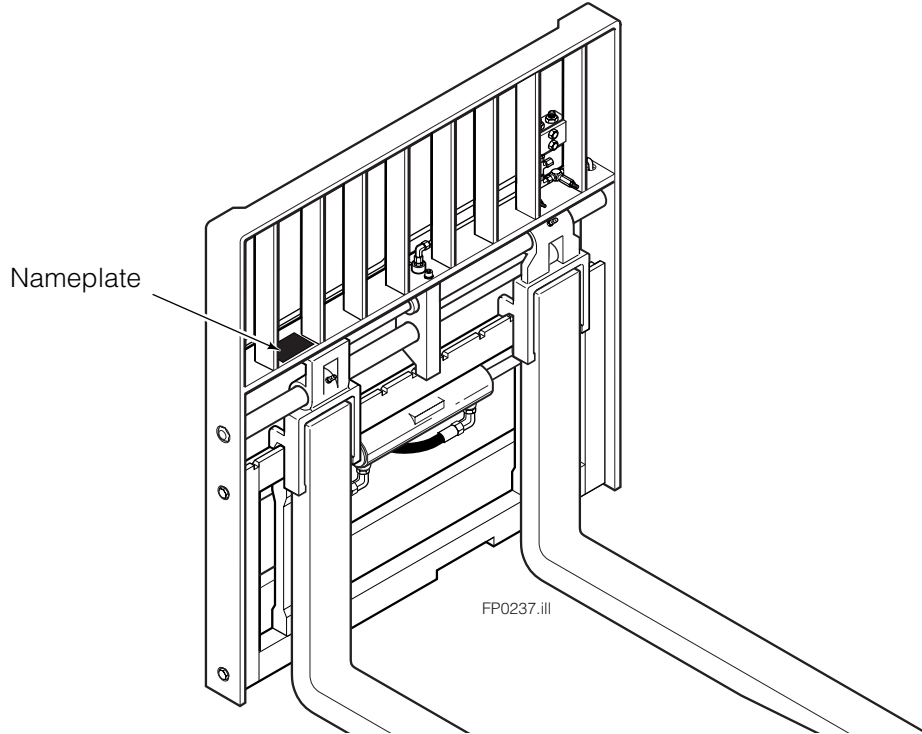

About This Manual

Introduction

This manual shows the parts breakdown for the 150H Fork Positioner. The nameplate is located on the right side of the backrest. If the nameplate is missing all necessary information is stamped into the backrest at the same location. The serial number on the nameplate must be supplied when ordering replacement parts for this product.