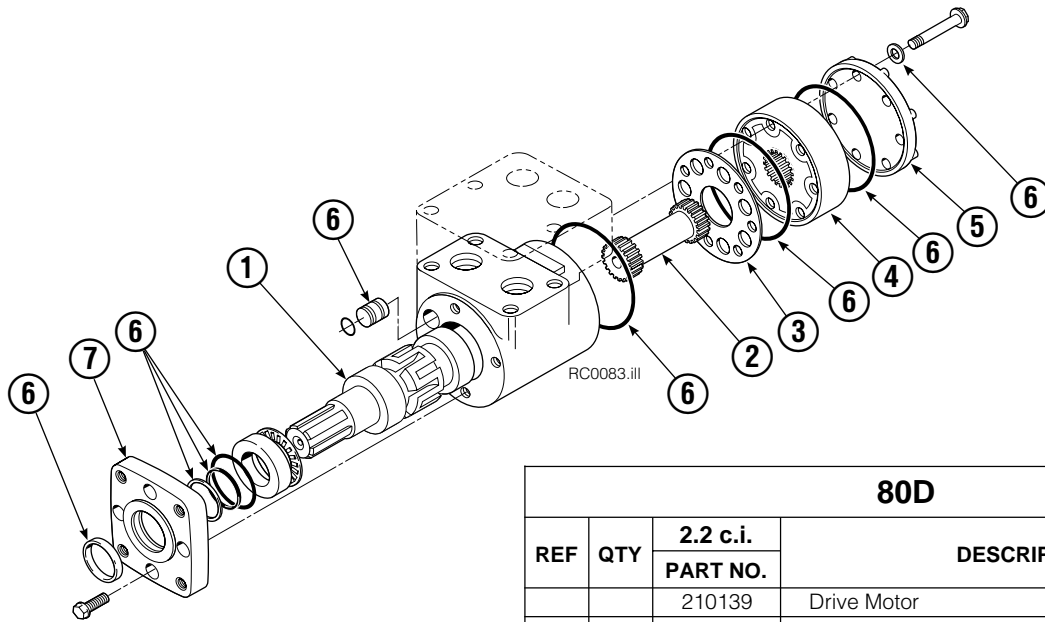

Rotator Group

80D

REF	QTY	PART NO.	DESCRIPTION	REF	QTY	PART NO.	DESCRIPTION
		6003188	Rotator Group	11	1	7401	Grease Fitting
1	1	6002414	Faceplate	12	1	204167	Plug
2	1	6001818	Baseplate	13	1	670681	Drive Pin
3	1	213983	Bearing Assembly	14	1	605761	Fitting, 8-8 SAE
4	1	212308	Drive Group – 2.2 c.i. Motor ●	15	1	601250	Fitting, 8-8 SAE
5	24	213902	Capscrew, M12 x 45	16	1	601377	Fitting, 8-8 SAE
6	4	211689	Capscrew, M12 x 30		2	765492	Fitting, 8 SAE – M10 L-Series
7	28	683822	Lockwasher, M12	17	2	765493	Fitting, 8 SAE – M12 L-Series
8	18	213900	Capscrew, M12 x 60		2	756920	Fitting, 8 SAE – M12 S-Series
9	1	6605	Fitting, 3/4 in.	18	1	669344	Stop Block Kit
10	6	209684	Capscrew, M12 x 50				

● Quantity as required.

▲ See Drive Motor page for parts breakdown.

▼ See Check Valve page for parts breakdown.

Drive Motor

80D			
REF	QTY	2.2 c.i. PART NO.	DESCRIPTION
		210139	Drive Motor
1	1	675478	Shaft
2	1	675477	Drive Link
3	1	211528	Spacer Plate
4	1	210137	Geroler/Gerotor Set
5	1	211527	End Cap
6	1	206405	Service Kit ●
7	1	685090	Flange