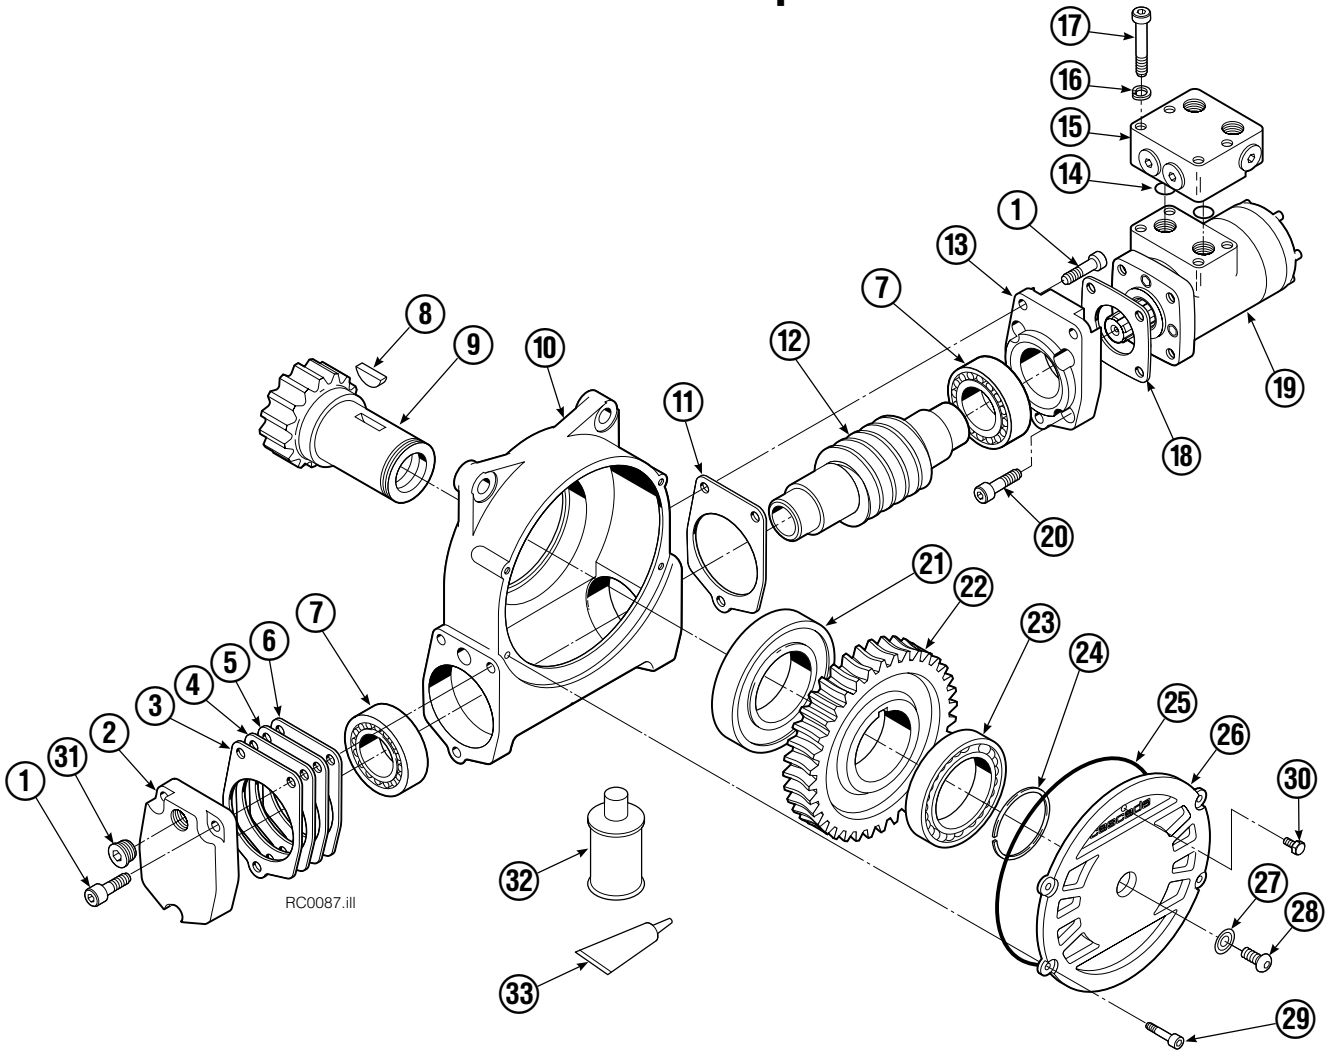

Drive Group

80D							
REF	QTY	PART NO.	DESCRIPTION	REF	QTY	PART NO.	DESCRIPTION
		212308	Drive Group with 2.2 c.i. Motor	19	1	210139	Drive Motor – 2.2 c.i. ▲
1	6	768826	Capscrew, M12 x 25	20	4	4468	Capscrew, 3/8 NC x .75 GR8
2	1	795258	Cover	21	1	670580	Bearing
3	●	674513	Shim – .005" (blue)	22	1	675609	Worm Gear
4	●	670574	Shim – .010" (brown)	23	1	670581	Bearing
5	●	671757	Shim – .015" (pink)	24	1	7214	Snap Ring
6	●	671758	Shim – .020" (yellow)	25	1	204970	Gasket
7	2	670579	Bearing	26	1	775552	Cover
8	1	670582	Key	27	1	783609	Seal
9	1	670506	Pinion	28	1	783608	Capscrew, M12 x 16
10	1	775551	Housing	29	4	775639	Capscrew, M8 x 20
11	1	686465	Gasket	30	1	644010	Relief Fitting
12	1	675608	Worm	31	1	602580	Fitting, 8
13	1	775553	Adapter	32	1	656300	Gear Box Lube – 48 oz.
14	2	2705	O-Ring	33	1	668184	Sealant
15	1	670549	Check Valve ▼			670578	Shim Service Kit (items 3-6,11,25,33)
16	4	6444	Lockwasher			675637	Bearing Service Kit (items 21 & 33)
17	4	607059	Capscrew, 5/16 NC x 1.75 GR8			675638	Bearing Service Kit (items 3-7,11,25)
18	1	670575	Gasket			212919	Motor Kit-2.2 (items 11,14,18,19,20,33)

● Quantity as required.

▲ See Drive Motor page for parts breakdown.

▼ See Check Valve page for parts breakdown.