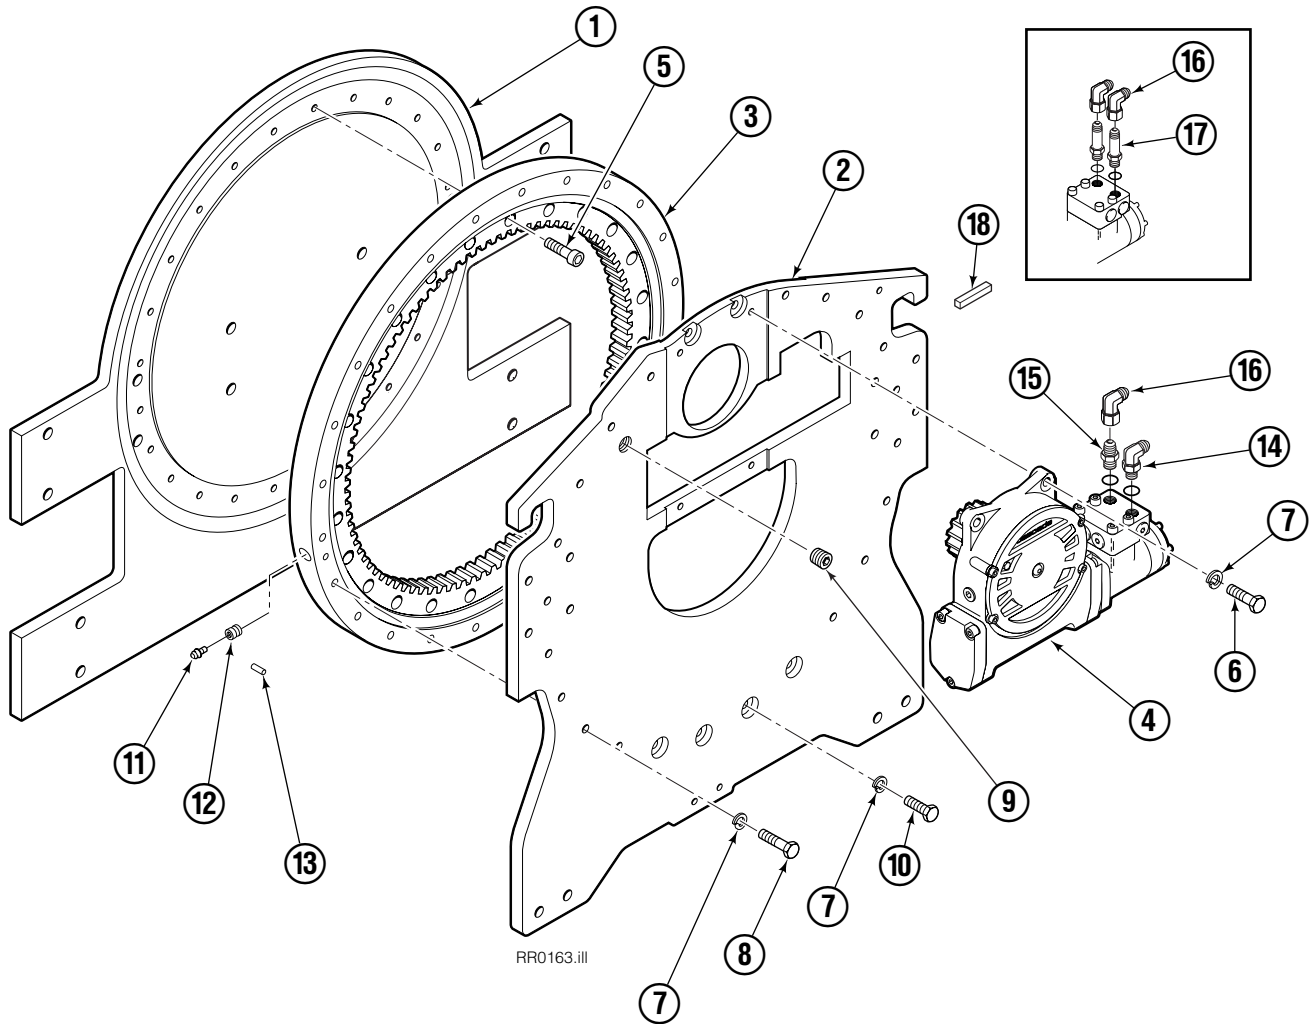

Internet: www.cascorp.com

Safety Decals

REF	QTY	PART NO.	DESCRIPTION
1	1	679150	No Step Decal

Publications

GA0006.eps

PART NO.	DESCRIPTION
672946	Service Manual
672714	Operators Guide
668987	Installation Instructions
679929	Tool Catalog
673964	Literature Index Order Form

Rotator Group

80D

REF	QTY	PART NO.	DESCRIPTION	REF	QTY	PART NO.	DESCRIPTION
		6003188	Rotator Group	11	1	7401	Grease Fitting
1	1	6002414	Faceplate	12	1	204167	Plug
2	1	6001818	Baseplate	13	1	670681	Drive Pin
3	1	213983	Bearing Assembly	14	1	605761	Fitting, 8-8 SAE
4	1	212308	Drive Group – 2.2 c.i. Motor ●	15	1	601250	Fitting, 8-8 SAE
5	24	213902	Capscrew, M12 x 45	16	1	601377	Fitting, 8-8 SAE
6	4	211689	Capscrew, M12 x 30		2	765492	Fitting, 8 SAE – M10 L-Series
7	28	683822	Lockwasher, M12	17	2	765493	Fitting, 8 SAE – M12 L-Series
8	18	213900	Capscrew, M12 x 60		2	756920	Fitting, 8 SAE – M12 S-Series
9	1	6605	Fitting, 3/4 in.	18	1	669344	Stop Block Kit
10	6	209684	Capscrew, M12 x 50				

● Quantity as required.

▲ See Drive Motor page for parts breakdown.

▼ See Check Valve page for parts breakdown.

Drive Motor

80D			
REF	QTY	2.2 c.i. PART NO.	DESCRIPTION
		210139	Drive Motor
1	1	675478	Shaft
2	1	675477	Drive Link
3	1	211528	Spacer Plate
4	1	210137	Geroler/Gerotor Set
5	1	211527	End Cap
6	1	206405	Service Kit ●
7	1	685090	Flange

Fork Bar Group

80D					
REF	QTY	42 in. PART NO.	48 in. PART NO.	60 in. PART NO.	DESCRIPTION
		6003185	6003186	6003187	Fork Bar Group
1	1	625525	677211	625527	Upper Bar
2	1	625526	677212	625528	Lower Bar
3	13	769579	769579	769579	Capscrew, M20 x 40
4	18	779506	779506	779506	Lockwasher, M20
5	2	606988	606988	606988	Keeper
6	4	4880	4880	4880	Capscrew, 1/2 NC x 1.0 GR8
7	5	775559	775559	775559	Capscrew, M20 x 30