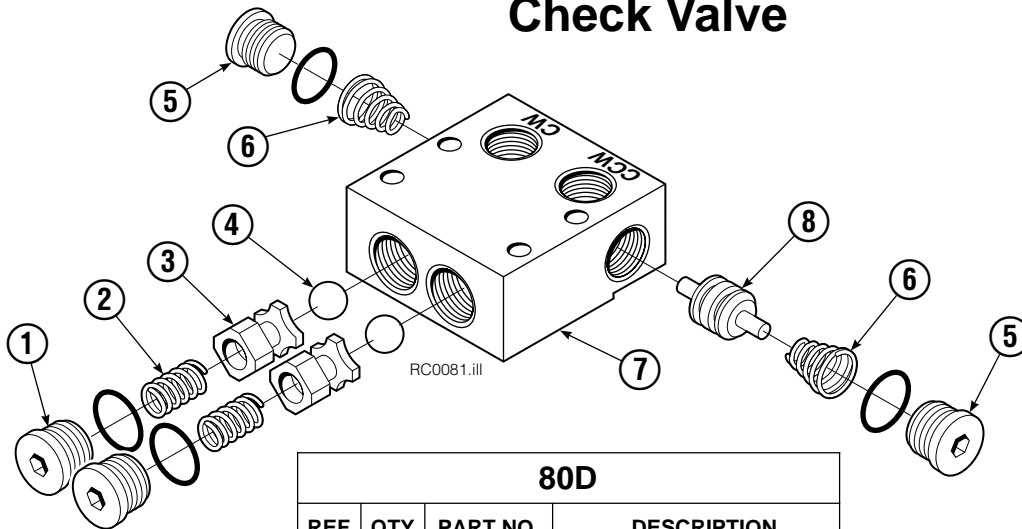

Check Valve

80D			
REF	QTY	PART NO.	DESCRIPTION
		670549	Check Valve Assembly
1	2	609453	Fitting, 10
2	2	670552	Spring
3	2	670551	Guide
4	2	7020	Ball
5	2	602580	Fitting, 8
6	2	673989	Spring
7	1	670550	Body
8	1	670553	Spool