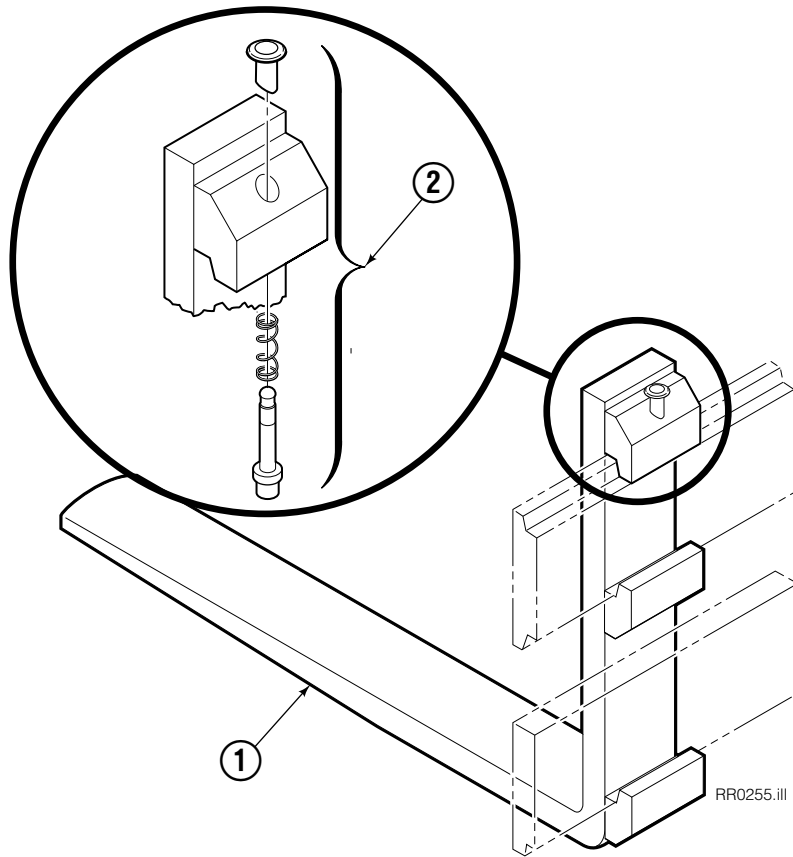

Forks

REF	QTY	PART NO.	DESCRIPTION
1	2	229893	Forks
2	2	K3PKR	Handle Kit