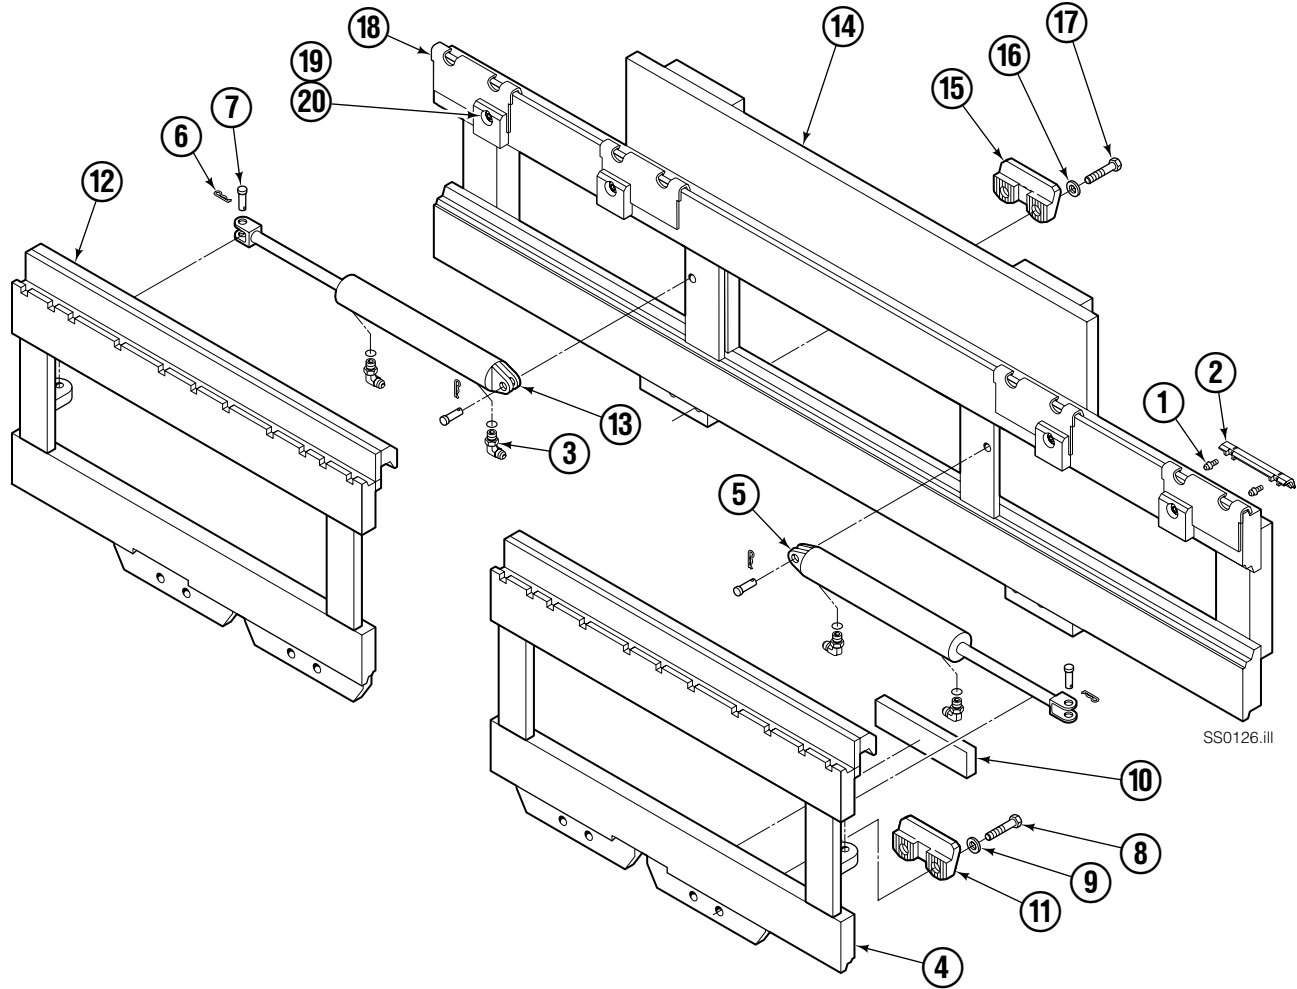

Parts Manual

Model Double Wide Sideshifter

Serial Number 65D-SSD-198

cascade[®]
corporation

For Technical Assistance call: 800-227-2233, Fax: 888-329-8207

To Order Parts call: 888-227-2233, Fax: 888-329-0234

OR

Write: Cascade Corporation, P.O. Box 20187, Portland, OR 97220

Internet: www.cascorp.com

Sideshifter Group

SS0126.ill

65D							
REF	QTY	PART NO.	DESCRIPTION	REF	QTY	PART NO.	DESCRIPTION
		358809	Sideshifter Group	11	4	679360	▲ Lower Hook
1	8	7403	Grease Fitting	12	1	358749	R.H. Faceplate ■
2	4	671165	Bearing Segment	13	1	335480	R.H. Cylinder Assembly ●
3	4	601676	Fitting, 6-6	14	1	358803	False Carriage ★
4	1	358748	L.H. Faceplate ■	15	2	675969	◆ Lower Hook ★
5	1	580029	L.H. Cylinder Assembly ●	16	4	667225	◆ Washer ★
6	4	672726	Cotter Pin	17	4	667369	◆ Capscrew ★
7	4	206926	Clevis Pin	18	4	358814	Plate
8	8	779010	▲ Capscrew, M16x35	19	4	399079	Bearing
9	8	667225	▲ Washer	20	4	4880	Capscrew, .50 NCx1.00
10	4	682814	Lower Bearing				

- If the faceplate needs replacing, your best value is to order the complete sideshifter assembly.
- See Cylinder page for parts Breakdown.
- ▲ Lower Hook Group 683178.

- ◆ Lower Hook Group 678935.
 - ★ Not included in Sideshifter Group.
- Reference: S-28049.

Sideshift Cylinder

FP0079.ill

REF	QTY	PART NO.	DESCRIPTION
		580029	Cylinder Assembly
1	1	553857	Nut
2	1	662452	■ Seal
3	1	553501	Piston
4	1	636851	■ Wiper
5	1	638247	■ Nylon Ring
6	1	675550	Washer (Orifice .085 in.)
7	1	557697	Shell
8	1	335482	Rod
9	1	2785	■ O-Ring
10	1	615128	■ Back-up Ring
11	1	553500	Retainer
12	1	553856	Retaining Ring
13	1	7202	Snap Ring
14	1	641835	■ Seal
15	1	—	Spacer
		553861	Service Kit