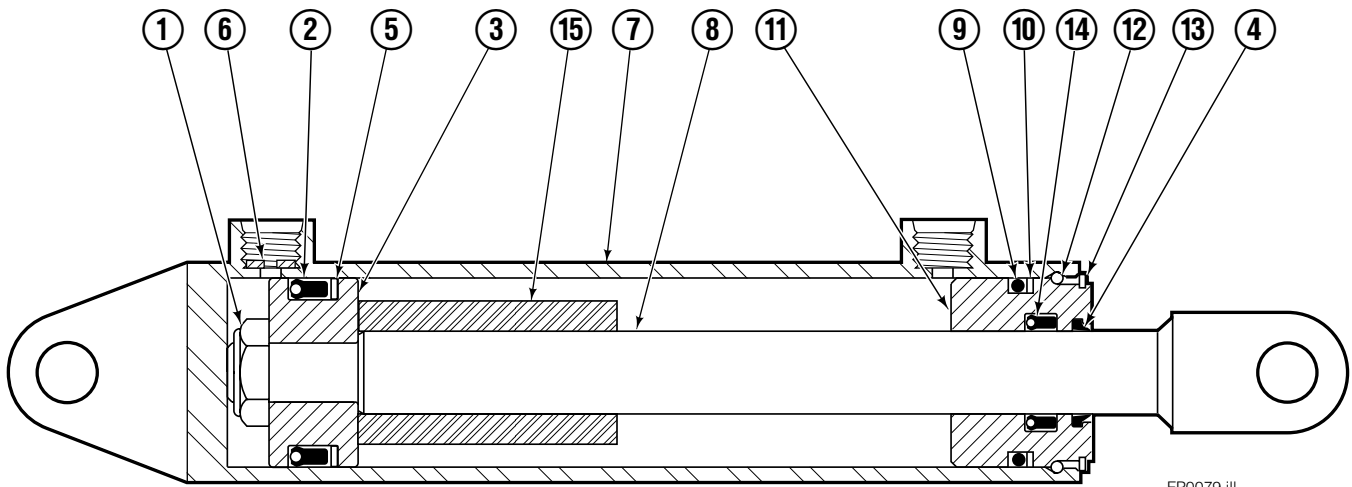

OR

Write: Cascade Corporation, P.O. Box 20187, Portland, OR 97220

Internet: www.cascorp.com

Sideshifter Group

SS0126.ill

65D							
REF	QTY	PART NO.	DESCRIPTION	REF	QTY	PART NO.	DESCRIPTION
		358809	Sideshifter Group	11	4	679360	▲ Lower Hook
1	8	7403	Grease Fitting	12	1	358749	R.H. Faceplate ■
2	4	671165	Bearing Segment	13	1	335480	R.H. Cylinder Assembly ●
3	4	601676	Fitting, 6-6	14	1	358803	False Carriage ★
4	1	358748	L.H. Faceplate ■	15	2	675969	◆ Lower Hook ★
5	1	580029	L.H. Cylinder Assembly ●	16	4	667225	◆ Washer ★
6	4	672726	Cotter Pin	17	4	667369	◆ Capscrew ★
7	4	206926	Clevis Pin	18	4	358814	Plate
8	8	779010	▲ Capscrew, M16x35	19	4	399079	Bearing
9	8	667225	▲ Washer	20	4	4880	Capscrew, .50 NCx1.00
10	4	682814	Lower Bearing				

- If the faceplate needs replacing, your best value is to order the complete sideshifter assembly.
- See Cylinder page for parts Breakdown.
- ▲ Lower Hook Group 683178.

- ◆ Lower Hook Group 678935.
 - ★ Not included in Sideshifter Group.
- Reference: S-28049.

Sideshift Cylinder

FP0079.ill

REF	QTY	PART NO.	DESCRIPTION
		580029	Cylinder Assembly
1	1	553857	Nut
2	1	662452	■ Seal
3	1	553501	Piston
4	1	636851	■ Wiper
5	1	638247	■ Nylon Ring
6	1	675550	Washer (Orifice .085 in.)
7	1	557697	Shell
8	1	335482	Rod
9	1	2785	■ O-Ring
10	1	615128	■ Back-up Ring
11	1	553500	Retainer
12	1	553856	Retaining Ring
13	1	7202	Snap Ring
14	1	641835	■ Seal
15	1	—	Spacer
		553861	Service Kit