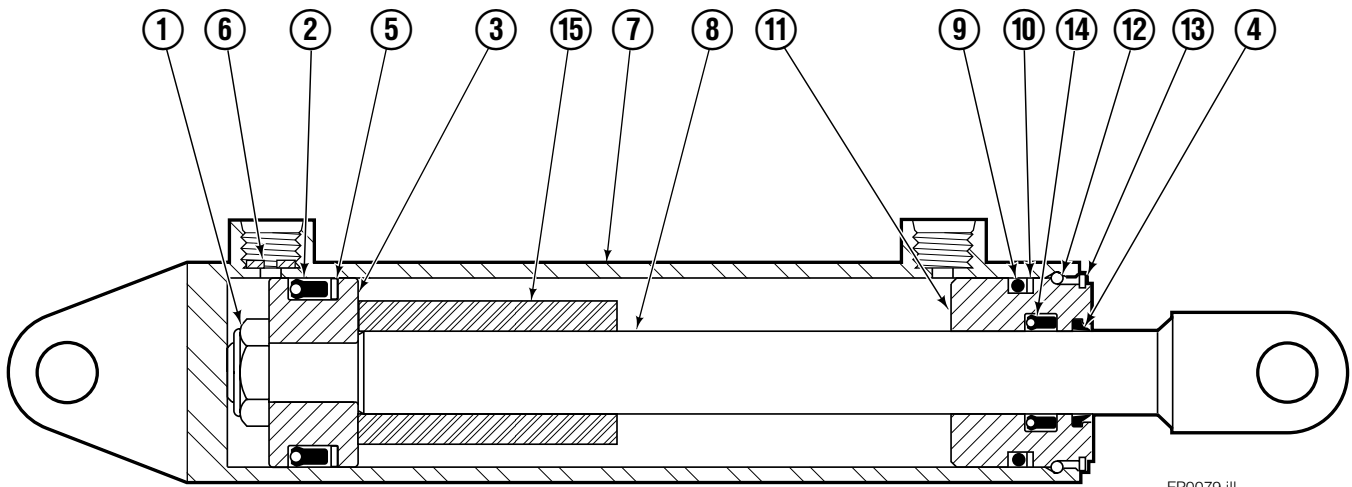

Sideshift Cylinder

FP0079.ill

REF	QTY	PART NO.	DESCRIPTION
		335480	Cylinder Assembly
1	1	553857	Nut
2	1	662452	■ Seal
3	1	553501	Piston
4	1	636851	■ Wiper
5	1	638247	■ Nylon Ring
6	1	675550	Washer (Orifice .085 in.)
7	1	335481	Shell
8	1	335482	Rod
9	1	2785	■ O-Ring
10	1	615128	■ Back-up Ring
11	1	553500	Retainer
12	1	553856	Retaining Ring
13	1	7202	Snap Ring
14	1	641835	■ Seal
15	1	—	Spacer
		553861	Service Kit

■ Included in Service Kit 553861.