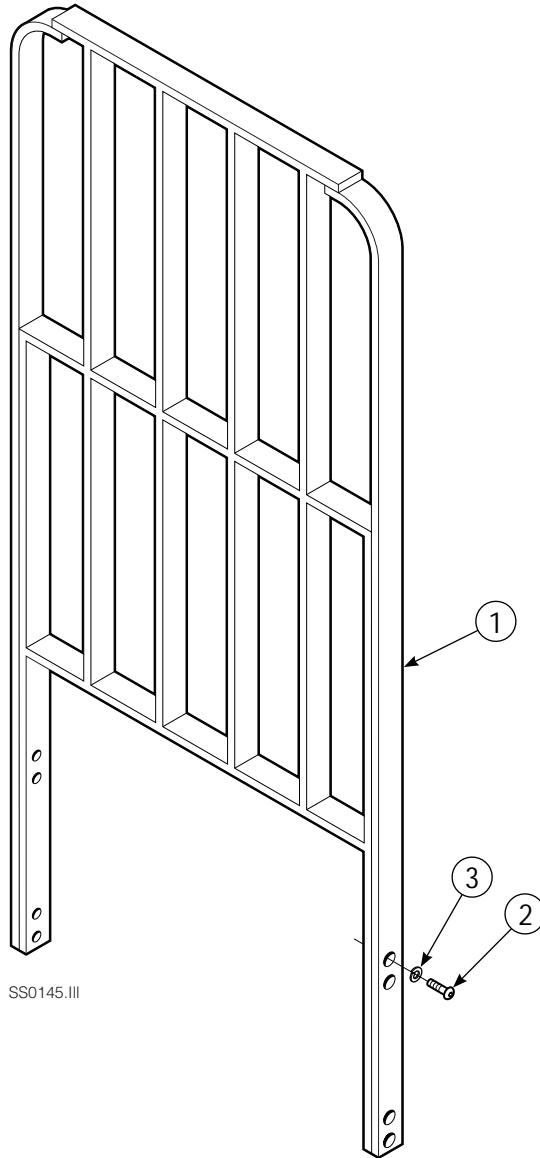

Backrest

SS0145.III

65D			
REF	QTY	PART NO.	DESCRIPTION
1	1	364450	Backrest, 31 in. W x 48 in. H
2	8	200173	Capscrew, M16 x 35
3	8	684586	Lockwasher, M16

Reference: S-8365