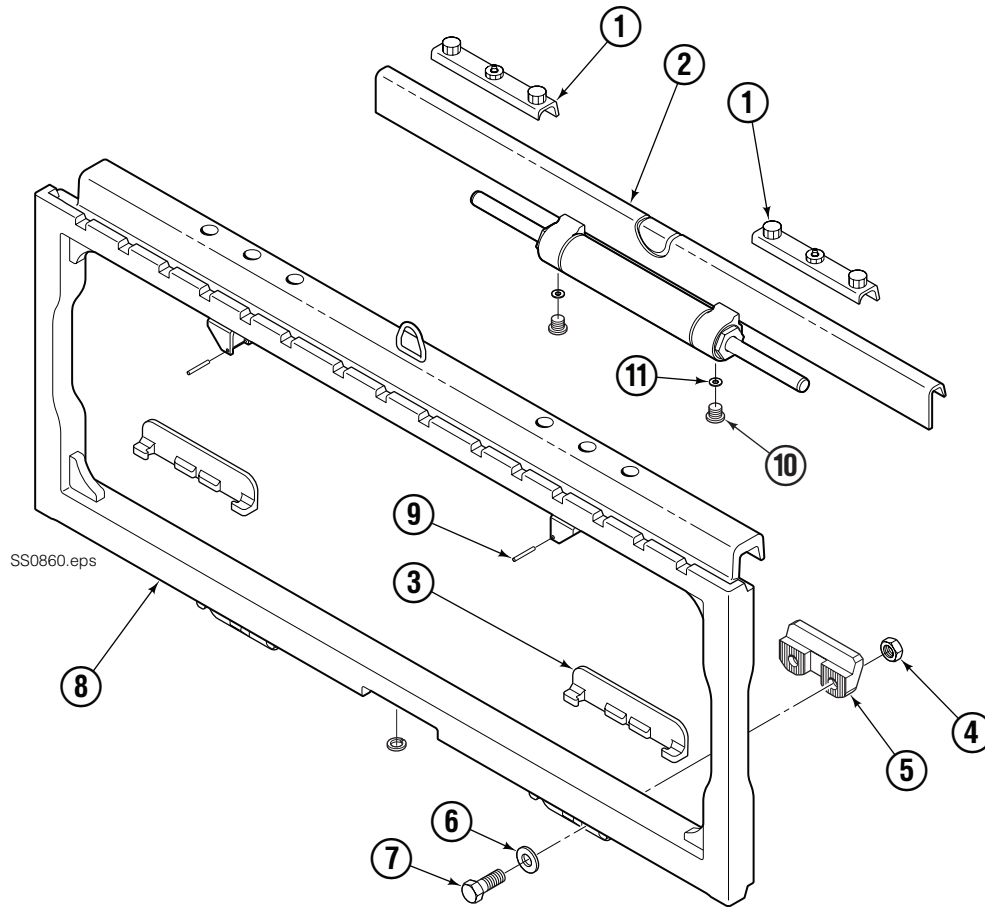

PARTS

Product Identification – This Section shows replacement parts for F-Series Sideshifters. The product model number and serial number are stamped on the back surface of the LH vertical bar (driver's view), and must be provided when ordering replacement parts. The cylinder/anchor bracket assembly part number is stamped on the front surface RH end of the anchor bracket (driver's view).

WARNING: For the safety of yourself and others, DO NOT install the parts shown in this Manual unless you have thoroughly reviewed the appropriate Service Manual.

Back (Driver's View)

Sideshift Assembly

65F							
REF	QTY	PART NO.	DESCRIPTION	REF	QTY	PART NO.	DESCRIPTION
1	2	6051249	Upper Bearing	7	4	752903	◆ Capscrew, M16 x 45
2	1	6062748	Cylinder ▲	8	1	6065032	Frame ●
3	2	6057162	Lower Bearing	9	2	7890	Roll Pin
4	4	678990	◆ Nut, M16	10	2	662103	■ Plug
5	2	204186	◆ Lower Hook	11	2	221733	Restrictor Washer □
6	4	667225	◆ Washer				

▲ See Cylinder page for parts breakdown.

◆ Included in Lower Hook Group 204182.

● If the Frame needs replacing, your best value is to order the complete sideshift assembly.

■ Included in No-Fitting Plug Group 6022905.