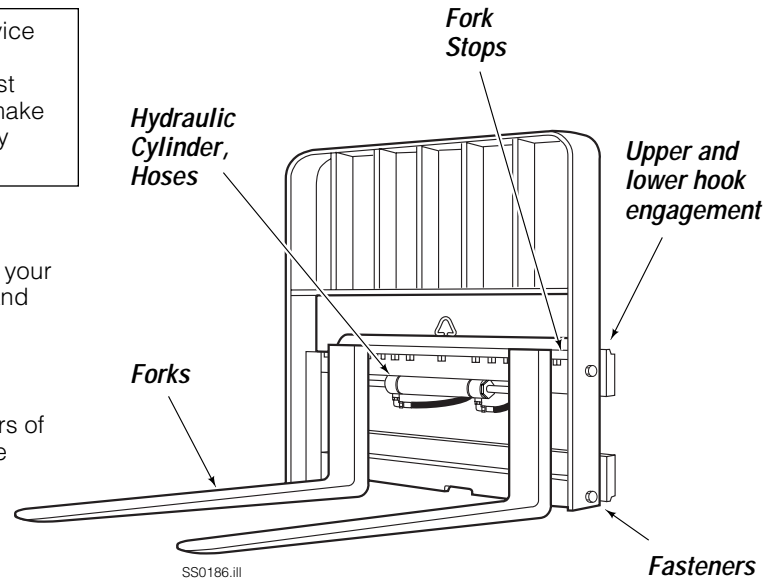

INSPECTION & MAINTENANCE

WARNING: After completing any service procedure, always test the sideshifter through five complete cycles. First test with no load, then test with a load to make sure the attachment operates correctly before returning it to the job.

Daily

Check items shown each day. Report problems to your supervisor. See Service Manual for maintenance and repair procedures.

100-Hour

Every time the lift truck is serviced or every 100 hours of truck operation, whichever comes first, complete the following maintenance procedures:

- Check for loose or missing bolts, worn or damaged hoses, hydraulic leaks, and damaged or missing fork stops.
- Inspect clearance between sideshifter lower hooks and truck lower carriage bar (Refer to Step 4, Installation). Tighten lower hook capscrews to 120 ft.-lbs (165 Nm).

500-Hour

After each 500 hours of truck operation, in addition to the 100-hour maintenance, perform the following procedures:

- Tighten backrest capscrews (Cascade) to 145 ft.-lbs. (195 Nm).
- Apply general-purpose lithium-based chassis grease to Sideshifter upper and lower bearings.

1000-Hour

After each 1000 hours of truck operation, in addition to the 100 and 500-hour maintenance, perform the following procedures:

- Inspect upper and lower bearings for wear. If any bearing is worn to less than 3/32 in. (2.5 mm) thickness, replace the entire bearing set. See Service Manual for replacement procedure.
- Inspect forks for wear (Use Cascade fork bar wear gauge 209560 and fork wear calipers 686093).

PARTS

Product Identification – This Section shows replacement parts for F-Series Sideshifters. The product model number and serial number are stamped on the back surface of the LH vertical bar (driver's view), and must be provided when ordering replacement parts. The cylinder/anchor bracket assembly part number is stamped on the front surface RH end of the anchor bracket (driver's view).

WARNING: For the safety of yourself and others, DO NOT install the parts shown in this Manual unless you have thoroughly reviewed the appropriate Service Manual.