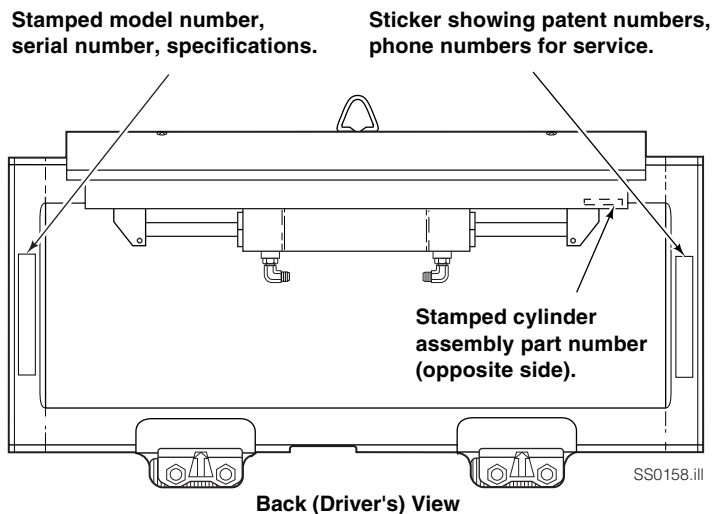

Back (Driver's View)