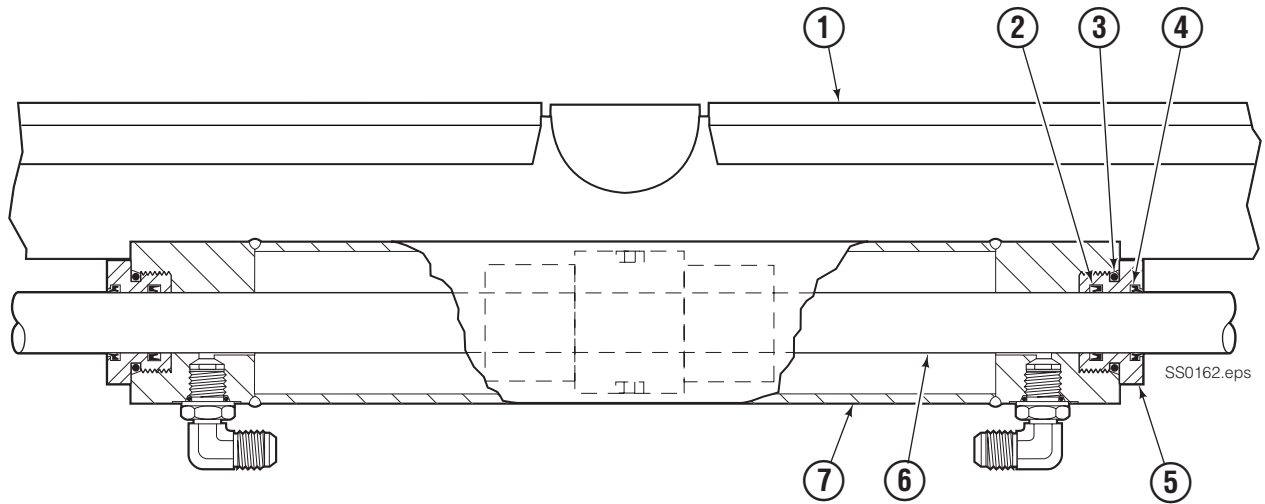

Cylinder Assembly

65F			
REF	QTY	PART NO.	DESCRIPTION
1	1	6062748	Cylinder Assembly
2	2	562132	● Rod Seal
3	2	415866	● O-Ring, 70 Duro
4	2	562131	● Rod Wiper Seal
5	2	218324	Retainer/Seal Carrier
6	-	■	Rod/Piston Assembly
7	-	■	Cylinder Shell
		219868	Rod Seal Service Kit

● Included in Service Kit 219868.

■ Not serviceable - order new Cylinder Assembly.

Reference: S-22490.