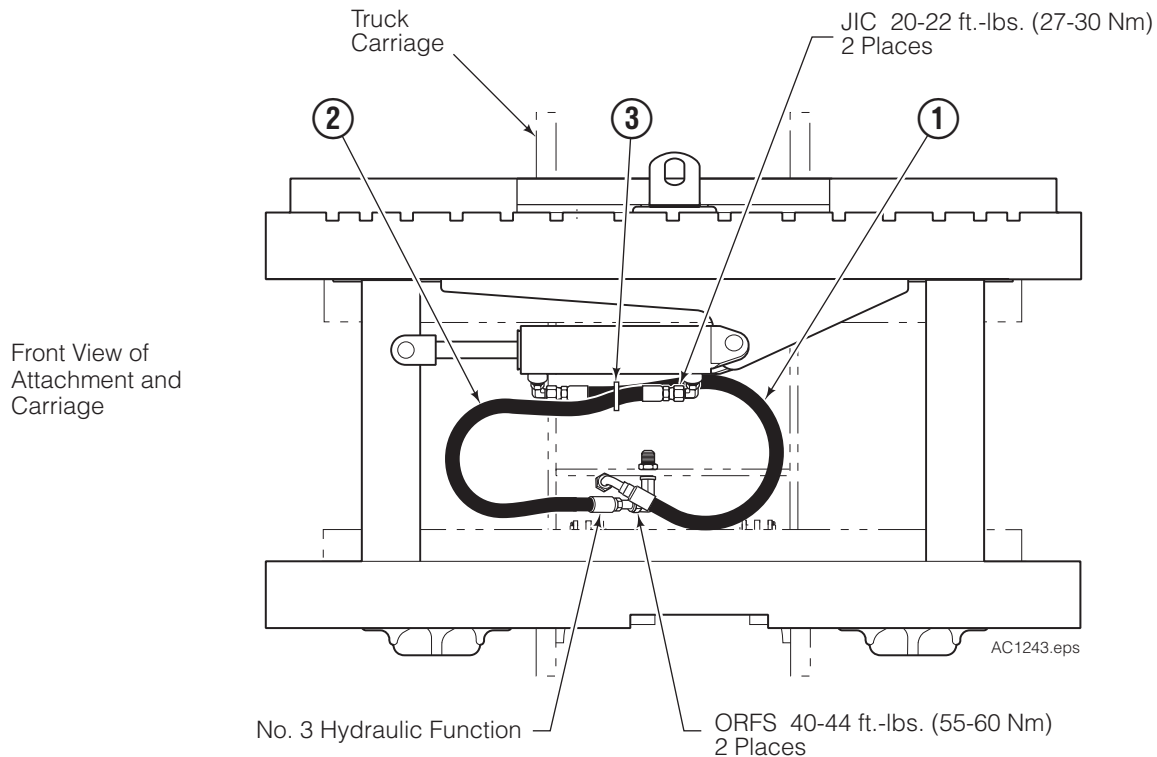

Installation Kits

Hose Installation Kit 6066649 for Cascade 120D-SSS Sideshifters

Truck Models

Hyster Americas: S80FT, S80FT-BCS, S100FT, S100FT-BCS, S120FT, S120FT-BCS, S120FT-PRS

Hyster Europe: S4.0FT, S5.0FT, S5.5FT, S5.5FTS

Yale Americas: GC80VX, GC80VX-BCS, GC100VX, GC100VX-BCS, GC120VX, GC120VX-SVX, GC120VX-PRS

Yale Europe: GC40VX, GC50VX, GC55VX, GC55SVX

Mast Type: 2 Stage LFL

Carriage: ITA Class IV

REF	QTY	PART NO.	DESCRIPTION
		6066649	Hose Installation Kit
1	1	6066644	Hose – 28.5 in.
2	1	6066645	Hose – 24.5 in.
3	4	215723	Cable Tie