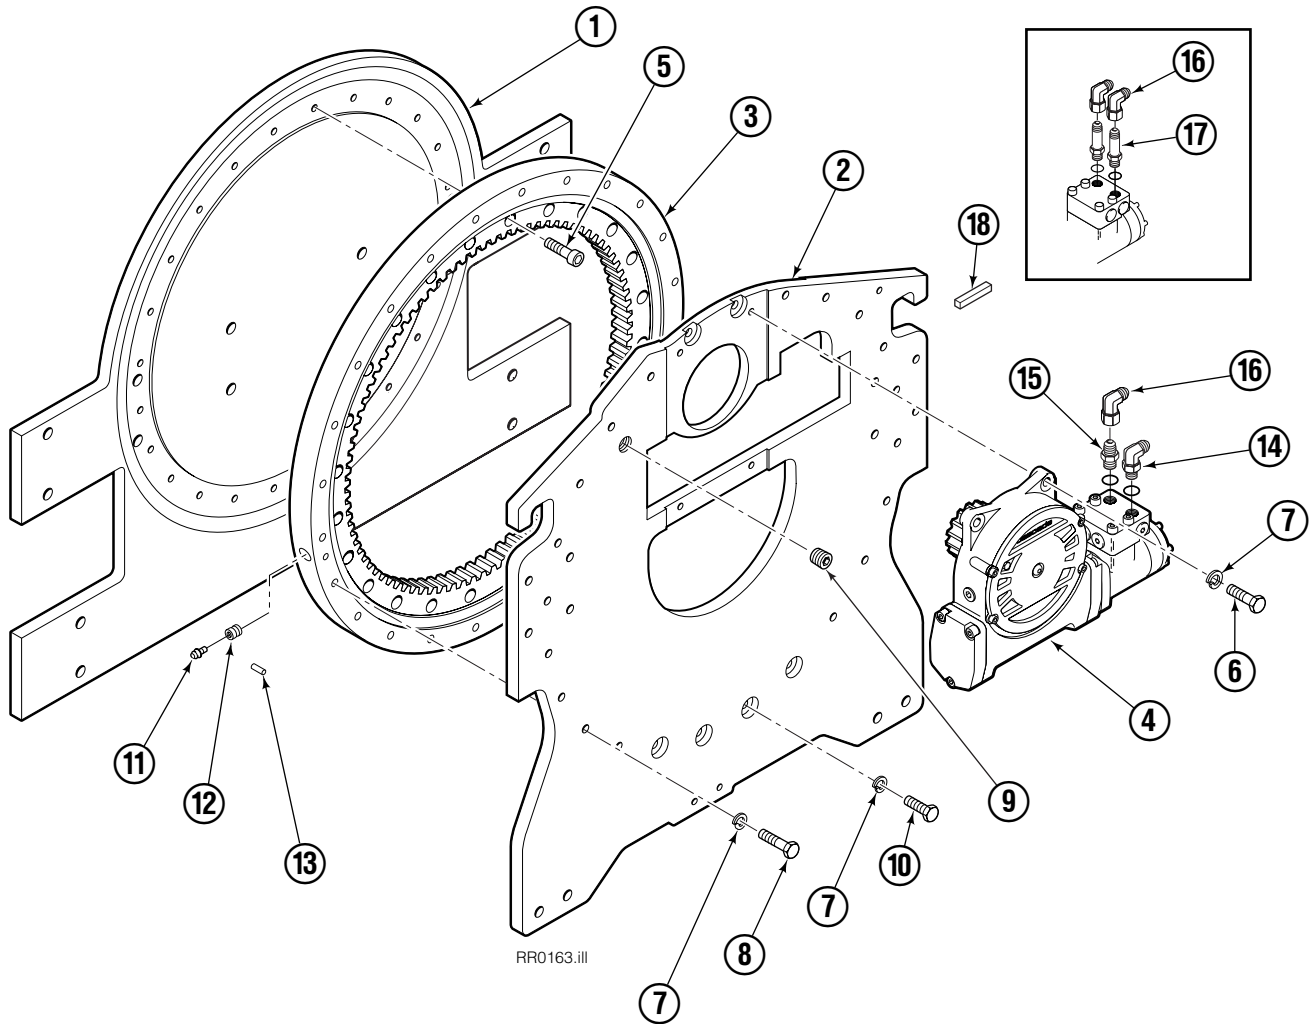

Internet: www.cascorp.com

Safety Decals

REF	QTY	PART NO.	DESCRIPTION
1	1	679150	No Step Decal

Publications

PART NO.	DESCRIPTION
672946	Service Manual
672714	Operators Guide
668987	Installation Instructions
679929	Tool Catalog
673964	Literature Index Order Form

Rotator Group

80D

REF	QTY	PART NO.	DESCRIPTION	REF	QTY	PART NO.	DESCRIPTION
		6003188	Rotator Group	11	1	7401	Grease Fitting
1	1	6002414	Faceplate	12	1	204167	Plug
2	1	6001818	Baseplate	13	1	670681	Drive Pin
3	1	213983	Bearing Assembly	14	1	605761	Fitting, 8-8 SAE
4	1	212308	Drive Group – 2.2 c.i. Motor ●	15	1	601250	Fitting, 8-8 SAE
5	24	213902	Capscrew, M12 x 45	16	1	601377	Fitting, 8-8 SAE
6	4	211689	Capscrew, M12 x 30		2	765492	Fitting, 8 SAE – M10 L-Series
7	28	683822	Lockwasher, M12	17	2	765493	Fitting, 8 SAE – M12 L-Series
8	18	213900	Capscrew, M12 x 60		2	756920	Fitting, 8 SAE – M12 S-Series
9	1	6605	Fitting, 3/4 in.	18	1	669344	Stop Block Kit
10	6	209684	Capscrew, M12 x 50				

● Quantity as required.

▲ See Drive Motor page for parts breakdown.

▼ See Check Valve page for parts breakdown.

Drive Motor

80D			
REF	QTY	2.2 c.i. PART NO.	DESCRIPTION
		210139	Drive Motor
1	1	675478	Shaft
2	1	675477	Drive Link
3	1	211528	Spacer Plate
4	1	210137	Geroler/Gerotor Set
5	1	211527	End Cap
6	1	206405	Service Kit ●
7	1	685090	Flange

Fork Bar Group

80D					
REF	QTY	42 in. PART NO.	48 in. PART NO.	60 in. PART NO.	DESCRIPTION
		6003185	6003186	6003187	Fork Bar Group
1	1	625525	677211	625527	Upper Bar
2	1	625526	677212	625528	Lower Bar
3	13	769579	769579	769579	Capscrew, M20 x 40
4	18	779506	779506	779506	Lockwasher, M20
5	2	606988	606988	606988	Keeper
6	4	4880	4880	4880	Capscrew, 1/2 NC x 1.0 GR8
7	5	775559	775559	775559	Capscrew, M20 x 30