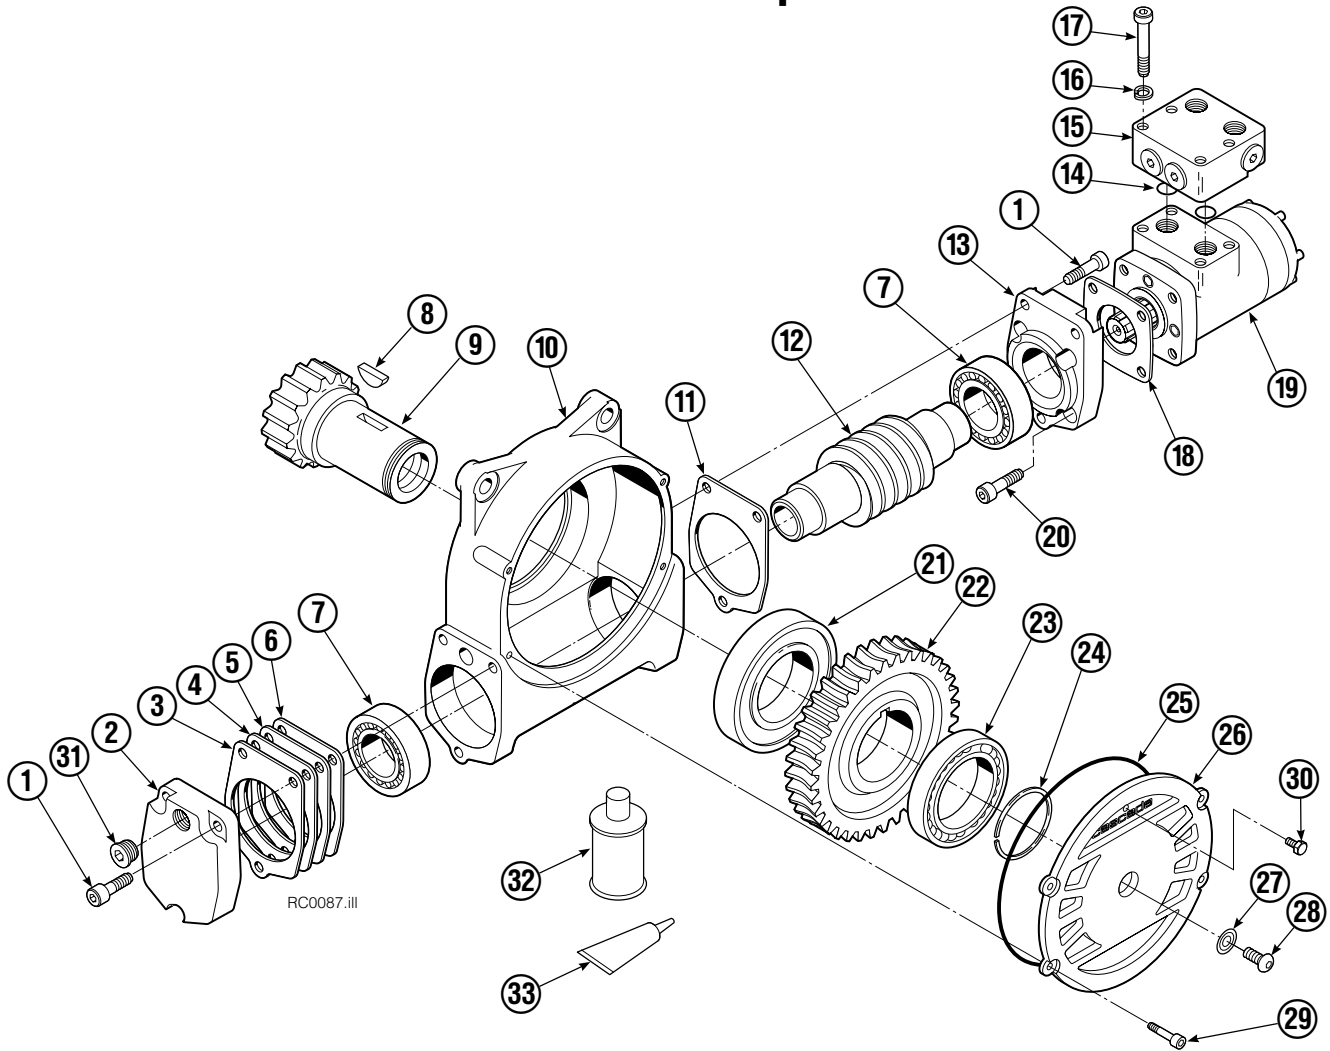

Drive Group

80D							
REF	QTY	PART NO.	DESCRIPTION	REF	QTY	PART NO.	DESCRIPTION
		212308	Drive Group with 2.2 c.i. Motor	19	1	210139	Drive Motor – 2.2 c.i. ▲
1	6	768826	Capscrew, M12 x 25	20	4	4468	Capscrew, 3/8 NC x .75 GR8
2	1	795258	Cover	21	1	670580	Bearing
3	●	674513	Shim – .005" (blue)	22	1	675609	Worm Gear
4	●	670574	Shim – .010" (brown)	23	1	670581	Bearing
5	●	671757	Shim – .015" (pink)	24	1	7214	Snap Ring
6	●	671758	Shim – .020" (yellow)	25	1	204970	Gasket
7	2	670579	Bearing	26	1	775552	Cover
8	1	670582	Key	27	1	783609	Seal
9	1	670506	Pinion	28	1	783608	Capscrew, M12 x 16
10	1	775551	Housing	29	4	775639	Capscrew, M8 x 20
11	1	686465	Gasket	30	1	644010	Relief Fitting
12	1	675608	Worm	31	1	602580	Fitting, 8
13	1	775553	Adapter	32	1	656300	Gear Box Lube – 48 oz.
14	2	2705	O-Ring	33	1	668184	Sealant
15	1	670549	Check Valve ▼			670578	Shim Service Kit (items 3-6,11,25,33)
16	4	6444	Lockwasher			675637	Bearing Service Kit (items 21 & 33)
17	4	607059	Capscrew, 5/16 NC x 1.75 GR8			675638	Bearing Service Kit (items 3-7,11,25)
18	1	670575	Gasket			212919	Motor Kit-2.2 (items 11,14,18,19,20,33)

● Quantity as required.

▲ See Drive Motor page for parts breakdown.

▼ See Check Valve page for parts breakdown.