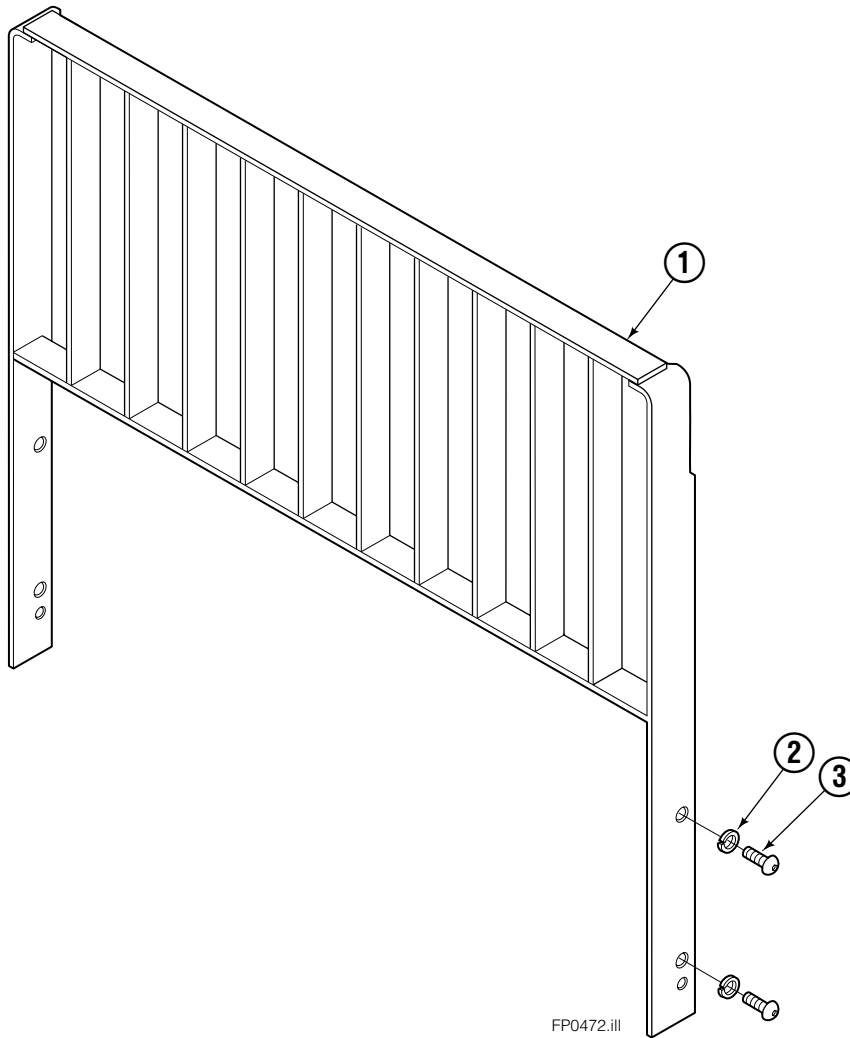

Backrest

55F			
REF	QTY	PART NO.	DESCRIPTION
1	1	6100910	Backrest – 32 x 48 in. ◆
2	4	684586	Lockwasher, M16
3	4	200173	Capscrew, M16 x 35

◆ Width x Height.

Reference: S-3979, Common Parts 684740.

Do you have questions you need answered right now? Call your nearest Cascade Parts Department. Visit us online at www.cascorp.com