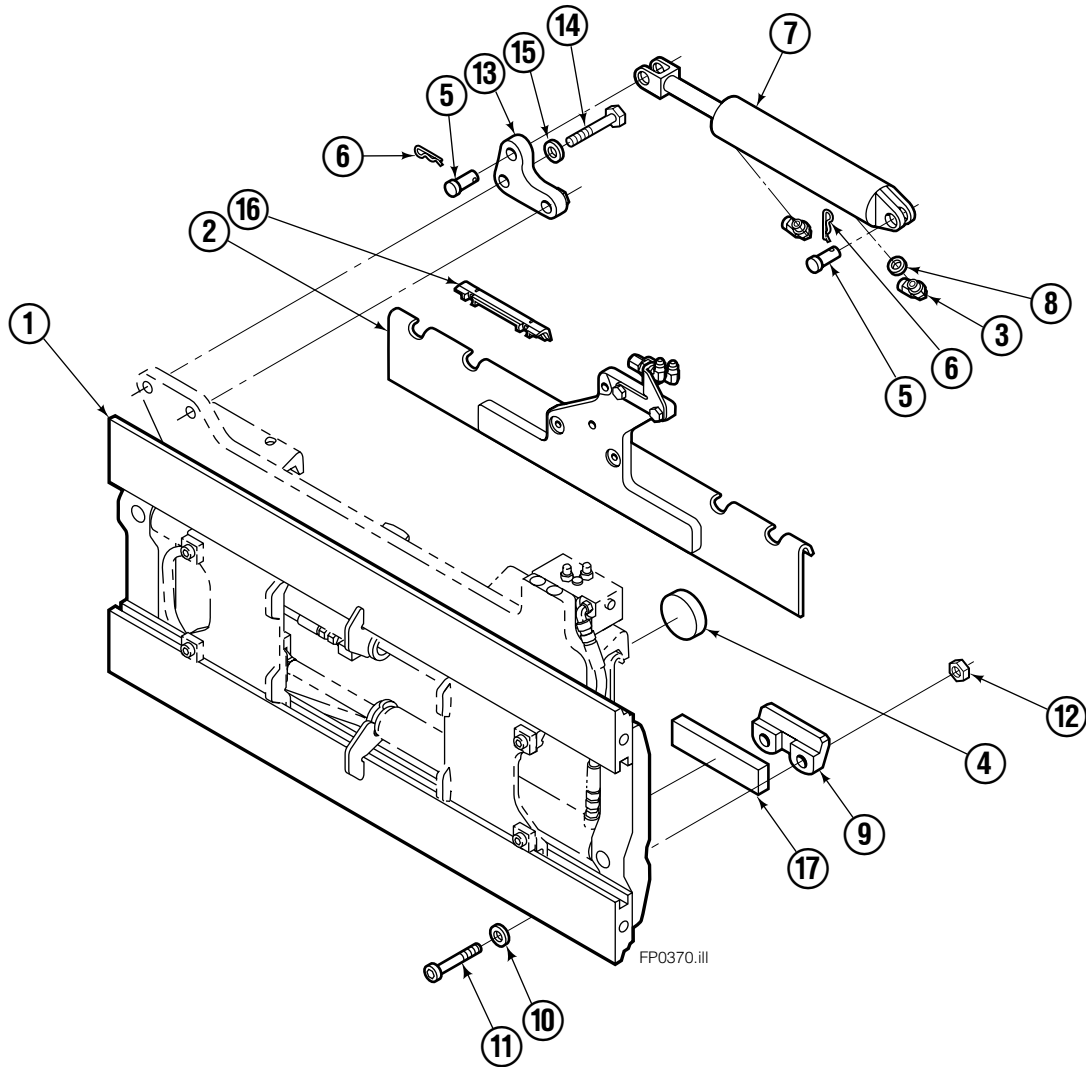

Safety Decals

Part No. 665595
(5) Places

Mounting Group Sideshifting

55F							
REF	QTY	PART NO.	DESCRIPTION	REF	QTY	PART NO.	DESCRIPTION
		3012087	Sideshifting Mounting – 32 in. ■●	9	2	204186	Lower Hook
1	1	3012088	Frame – 32 in. ■	10	4	667225	Washer
2	1	3012103	Anchor Bracket – 32 in. ■	11	4	752903	Capscrew, M16 x 45
3	2	601676	Fitting, 6-6	12	4	678990	Nut
4	–	—	Center Bearing	13	1	206909	Lug
5	2	206926	Clevis Pin	14	2	763024	Capscrew, M16 x 30
6	2	672726	Cotter Pin	15	2	209740	Lockwasher
7	1	583813	Cylinder ◆	16	2	204187	Upper Bearing
8	1	675550	Restrictor Washer (orifice .085)	17	2	207209	Lower Bearing

- Carriage width.
- Includes items 2 through 17.
- ◆ See Cylinder page for parts breakdown.

Sideshift Cylinder

SS0070.eps

55D			
REF	QTY	PART NO.	DESCRIPTION
		583813	Cylinder Assembly
1	1	553857	Nut
2	1	662452	■ Seal
3	1	553501	Piston
4	1	636851	■ Wiper
5	1	638247	■ Back-up Ring
6	1	675550	Washer (Orifice .085 in.)
7	1	675549	Shell
8	1	553499	Rod
9	1	2785	■ O-Ring
10	1	615128	■ Back-up Ring
11	1	553500	Retainer
12	1	553856	Retaining Ring
13	1	7202	Snap Ring
14	1	641835	■ Seal
15	2	667222	Fitting, 5-6
16	1	748852	Spacer
17	1	737434	Spacer
		553861	Service Kit