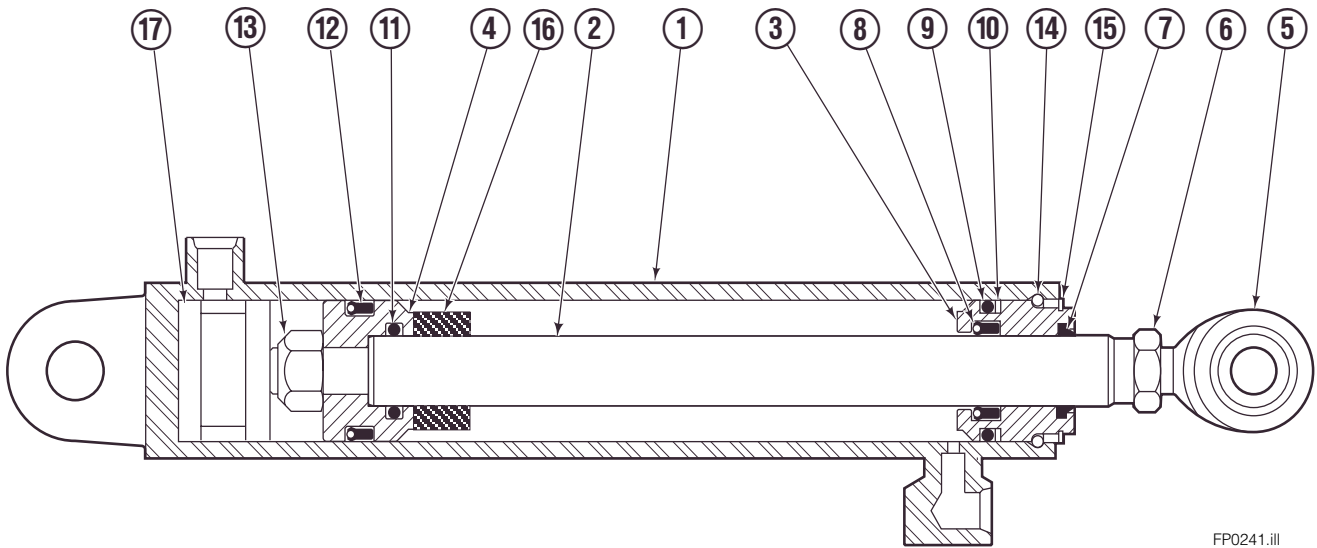

Left Hand Cylinder

FP0241.ill

55F			
REF	QTY	PART NO.	DESCRIPTION
		3001443	Cylinder Assembly
1	1	3001446	Shell
2	1	3001445	Rod
3	1	685664	Retainer
4	1	685665	Piston
5	1	564193	Rod End
6	1	5718	Nut
7	1	636850	● Rod Wiper
8	1	646540	● Rod Seal
9	1	2718	● O-Ring
10	1	615122	● Back-up Ring
11	1	2710	● O-Ring
12	1	663728	● Piston Seal
13	1	563462	Piston Nut
14	1	563916	Retaining Ring
15	1	3137	Snap Ring
16	1	—	Spacer
17	1	—	Spacer
		684827	Service Kit

● Included in Service Kit 684827.

Ref: S-6140, S-6141