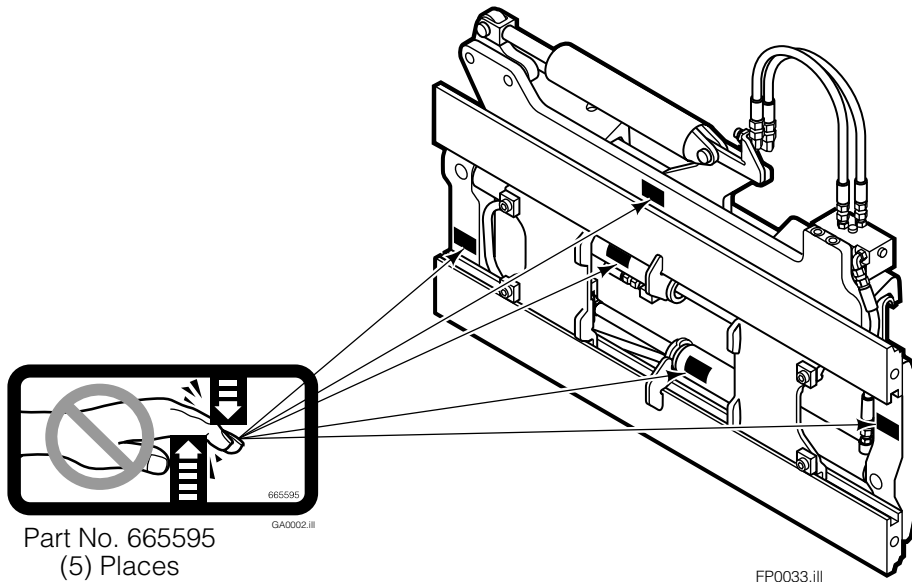

Safety Decals

Part No. 665595
(5) Places

Mounting Group Sideshifting

55F							
REF	QTY	PART NO.	DESCRIPTION	REF	QTY	PART NO.	DESCRIPTION
		3012087	Sideshifting Mounting – 32 in. ■●	9	2	204186	Lower Hook
1	1	3012088	Frame – 32 in. ■	10	4	667225	Washer
2	1	3012103	Anchor Bracket – 32 in. ■	11	4	752903	Capscrew, M16 x 45
3	2	601676	Fitting, 6-6	12	4	678990	Nut
4	–	—	Center Bearing	13	1	206909	Lug
5	2	206926	Clevis Pin	14	2	763024	Capscrew, M16 x 30
6	2	672726	Cotter Pin	15	2	209740	Lockwasher
7	1	583813	Cylinder ◆	16	2	204187	Upper Bearing
8	1	675550	Restrictor Washer (orifice .085)	17	2	207209	Lower Bearing