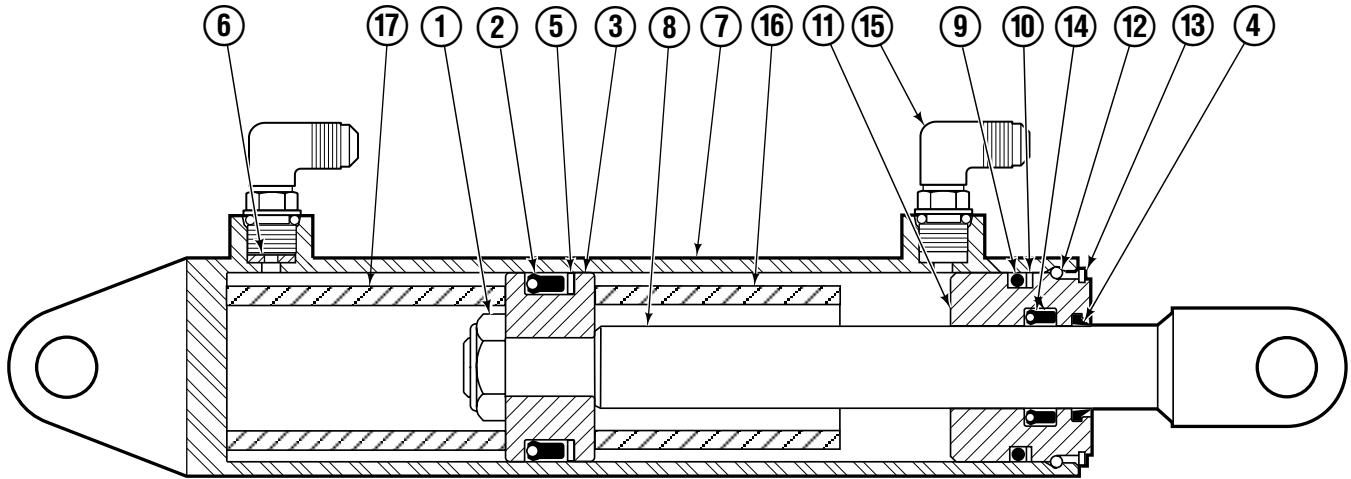

Safety Decals

Part No. 665595
(5) Places

Mounting Group Sideshifting

55F							
REF	QTY	PART NO.	DESCRIPTION	REF	QTY	PART NO.	DESCRIPTION
		3012087	Sideshifting Mounting – 32 in. ■●	9	2	204186	Lower Hook
1	1	3012088	Frame – 32 in. ■	10	4	667225	Washer
2	1	3012103	Anchor Bracket – 32 in. ■	11	4	752903	Capscrew, M16 x 45
3	2	601676	Fitting, 6-6	12	4	678990	Nut
4	–	—	Center Bearing	13	1	206909	Lug
5	2	206926	Clevis Pin	14	2	763024	Capscrew, M16 x 30
6	2	672726	Cotter Pin	15	2	209740	Lockwasher
7	1	583813	Cylinder ◆	16	2	204187	Upper Bearing
8	1	675550	Restrictor Washer (orifice .085)	17	2	207209	Lower Bearing

- Carriage width.
- Includes items 2 through 17.
- ◆ See Cylinder page for parts breakdown.

Sideshift Cylinder

SS0070.eps

55D			
REF	QTY	PART NO.	DESCRIPTION
		583813	Cylinder Assembly
1	1	553857	Nut
2	1	662452	■ Seal
3	1	553501	Piston
4	1	636851	■ Wiper
5	1	638247	■ Back-up Ring
6	1	675550	Washer (Orifice .085 in.)
7	1	675549	Shell
8	1	553499	Rod
9	1	2785	■ O-Ring
10	1	615128	■ Back-up Ring
11	1	553500	Retainer
12	1	553856	Retaining Ring
13	1	7202	Snap Ring
14	1	641835	■ Seal
15	2	667222	Fitting, 5-6
16	1	748852	Spacer
17	1	737434	Spacer
		553861	Service Kit