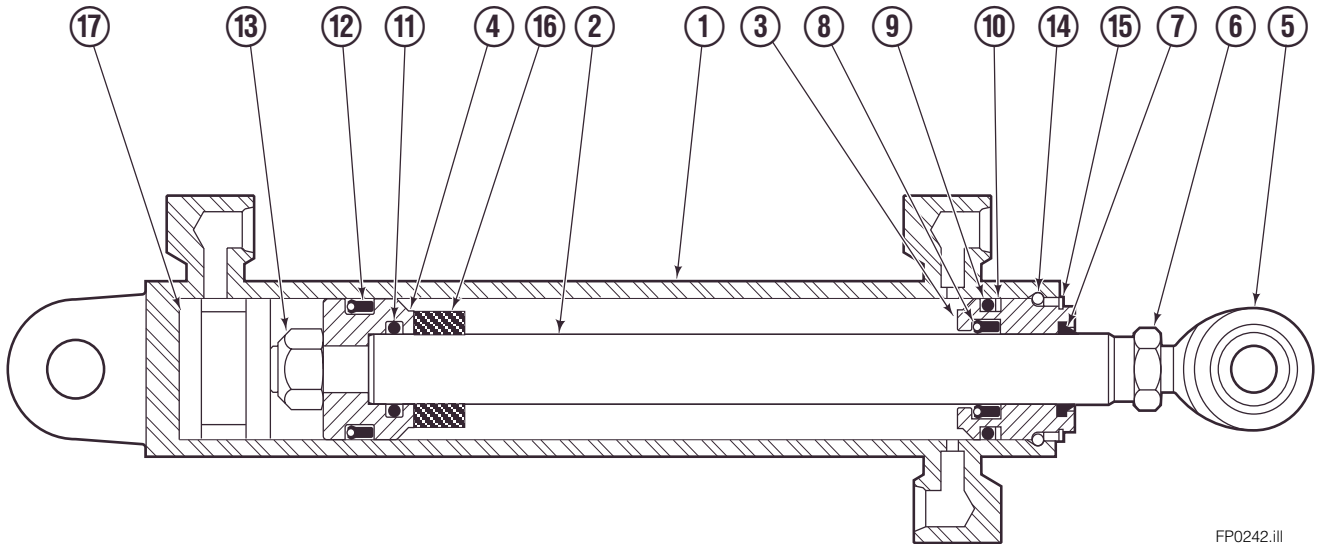

Right Hand Cylinder

FP0242.ill

55F			
REF	QTY	PART NO.	DESCRIPTION
		3001442	Cylinder Assembly
1	1	3001444	Shell
2	1	3001445	Rod
3	1	685664	Retainer
4	1	685665	Piston
5	1	564193	Rod End
6	1	5718	Nut
7	1	636850	● Rod Wiper
8	1	646540	● Rod Seal
9	1	2718	● O-Ring
10	1	615122	● Back-up Ring
11	1	2710	● O-Ring
12	1	663728	● Piston Seal
13	1	563462	Piston Nut
14	1	563916	Retaining Ring
15	1	3137	Snap Ring
16	1	—	Spacer
17	1	—	Spacer
		684827	Service Kit

● Included in Service Kit 684827.

Ref: S-6138, S-6139