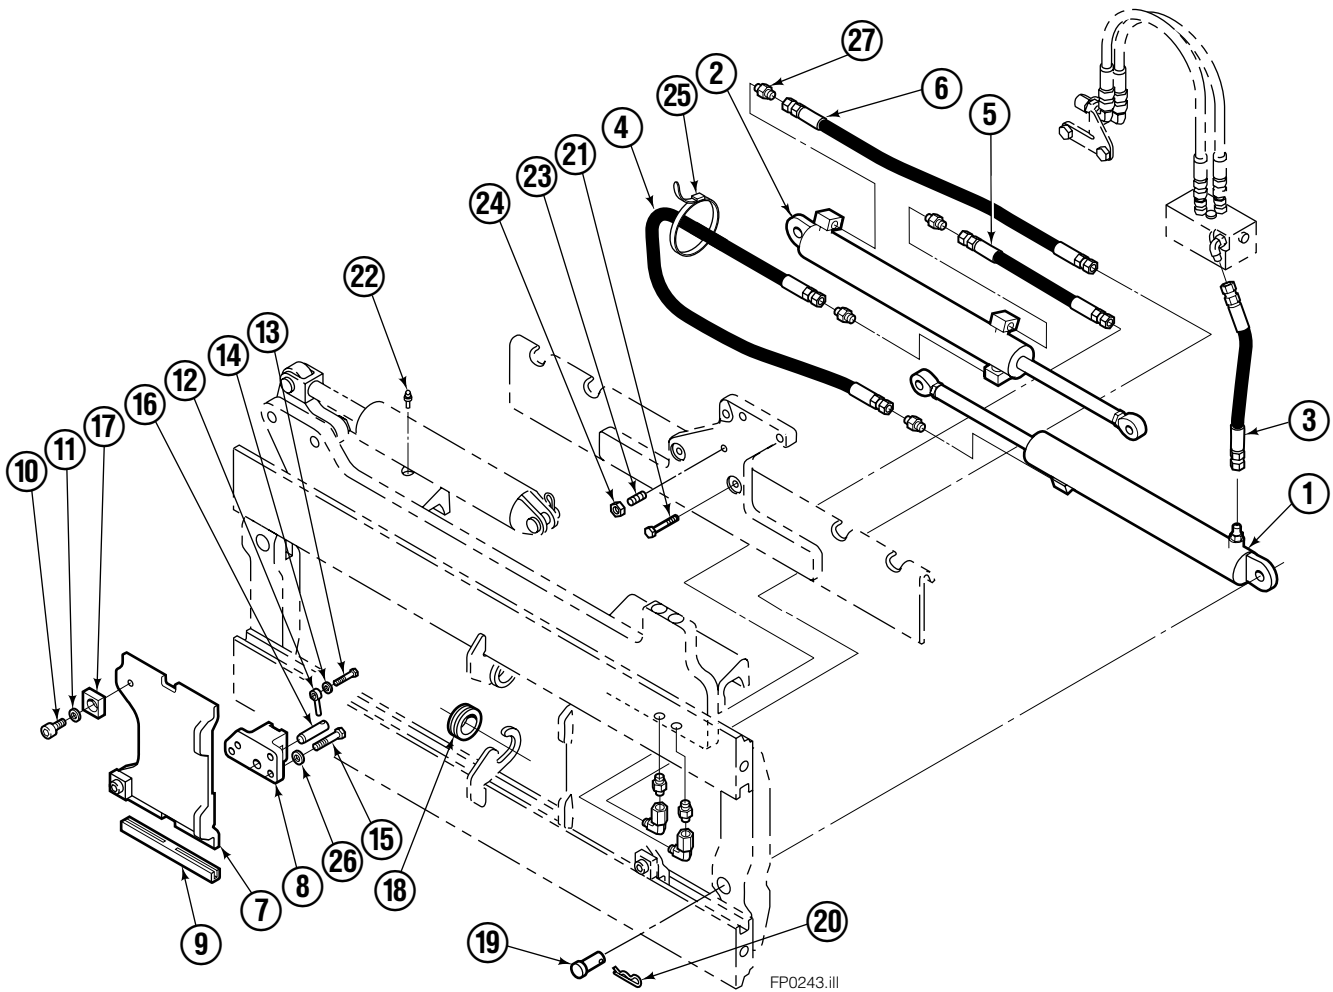

Hydraulic/Fork Group

55F

REF	QTY	PART NO.	DESCRIPTION	REF	QTY	PART NO.	DESCRIPTION
		3001298	● Hydraulic Group	14	2	209737	Lockwasher, M6
		206912	□ Fork Group	15	8	767961	Capscrew, M8 x 16
1	1	3001443	◆ Cylinder Assembly – LH	16	2	206925	Pin
2	1	3001442	▼ Cylinder Assembly – RH	17	4	207552	Block
3	1	398280	Hose – 12.5 in.	18	2	206916	Grommet
4	1	207292	Hose – 28.2 in.	19	2	206926	Clevis Pin
5	1	207287	Hose – 13.7 in.	20	2	207210	Hairpin Cotter
6	1	207288	Hose – 24.6 in.	21	2	768551	Capscrew
7	2	207208	Fork Carrier	22	2	7403	Grease Fitting
8	2	206914	Lug	23	1	768753	Setscrew
9	4	206915	Bearing	24	1	207211	Jam Nut
10	4	206922	Capscrew, M12 x 16	25	1	200008	Cable Tie
11	4	678991	Lockwasher, M12	26	8	209738	Lockwasher, M8
12	2	206923	Eyebolt	27	6	617915	Fitting, 4-4
13	2	763169	Capscrew, M6 x 20				

◆ See LH Cylinder page for parts breakdown.
▼ See RH Cylinder page for parts breakdown.

● Includes items 1 through 6.
□ Includes items 7 through 26.

Reference: BC-101, S-5981, S-3990