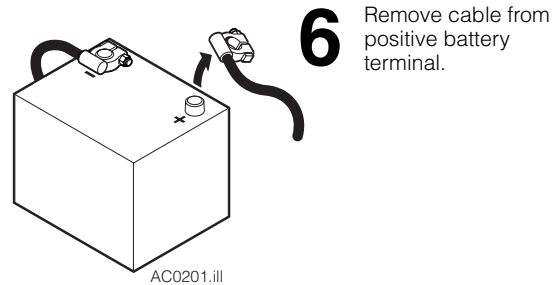

Installation Instructions

Solenoid Valve Assembly Kit 6019421

This sheet provides installation instructions and replacement parts list for the Cascade Cowl Valve with return to tank.

- 1 Determine a valve mounting location on the truck cowl. The valve must clear the mast when fully tilted back.
- 2 Mount the valve on the truck cowl using 5/16 in. diameter capscrews (user supplied).
- 3 Make two No. 4 hoses to connect/tee valve ports 1 and 2 into the sideshift supply hoses. Install the hoses.
- 4 Make a No. 4 hose assembly to run from valve tank port 3 to tee into the tank main return hose or directly into the top of the tank. Cascade Return Line Adapter Kit 211745 allows easy splicing into the truck return to tank line.
- 5 Make a No. 4 hose to connect/tee valve port 4 into the attachment clamp supply hose.

Call: 1-888-227-2233 Fax: 1-888-329-0234
 Internet: www.cascorp.com
 Write: Cascade Corporation, 2501 Sheridan Ave., Springfield, OH 45505

6 Disconnect the cable from the positive battery terminal.

7 Install the switch to the control handle. Remove the control knob. Position the switch on the handle in a location for comfortable thumb or index finger operation. Place the heat shrink tubing over the handle and switch. Using a heat gun, heat the tubing to secure the switch to the handle. Reinstall the knob. Install cable ties as needed for the wires.

8 If it is difficult to feel or operate the switch button through the heat shrink tube, carefully cut a circle out of the tubing around the button.

- 9 Connect the fused wire harness to a keyed power source. Watch for pinch and wear points. Install cable ties as needed.
- 10 Connect the coil wire harness to the valve coil terminals and fused wire harness.
- 11 Connect the control handle switch connector to the wire harness connector. Watch for pinch and wear points. Install cable ties as needed.