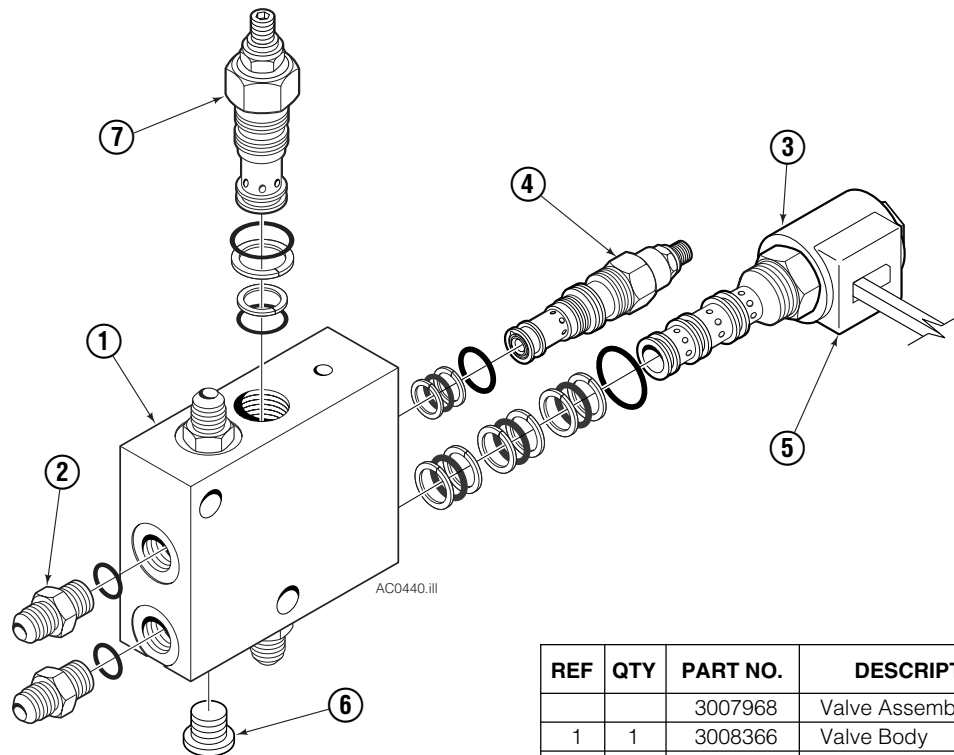

Installation Instructions

Solenoid Valve Assembly Kit 6019421

This sheet provides installation instructions and replacement parts list for the Cascade Cowl Valve with return to tank.

- 1 Determine a valve mounting location on the truck cowl. The valve must clear the mast when fully tilted back.
- 2 Mount the valve on the truck cowl using 5/16 in. diameter capscrews (user supplied).
- 3 Make two No. 4 hoses to connect/tee valve ports 1 and 2 into the sideshift supply hoses. Install the hoses.
- 4 Make a No. 4 hose assembly to run from valve tank port 3 to tee into the tank main return hose or directly into the top of the tank. Cascade Return Line Adapter Kit 211745 allows easy splicing into the truck return to tank line.
- 5 Make a No. 4 hose to connect/tee valve port 4 into the attachment clamp supply hose.

8 If it is difficult to feel or operate the switch button through the heat shrink tube, carefully cut a circle out of the tubing around the button.

- 9 Connect the fused wire harness to a keyed power source. Watch for pinch and wear points. Install cable ties as needed.
- 10 Connect the coil wire harness to the valve coil terminals and fused wire harness.
- 11 Connect the control handle switch connector to the wire harness connector. Watch for pinch and wear points. Install cable ties as needed.

- 12 Connect the battery cable to the positive battery terminal.

Valve Assembly

REF	QTY	PART NO.	DESCRIPTION
		3007968	Valve Assembly
1	1	3008366	Valve Body
2	4	617915	Fitting, 4
3	1	220627	Valve Solenoid
4	1	222747	Relief Cartridge
5	1	220632	Coil - 12 volt
6	1	609234	Fitting, 4
7	1	222870	Needle Valve