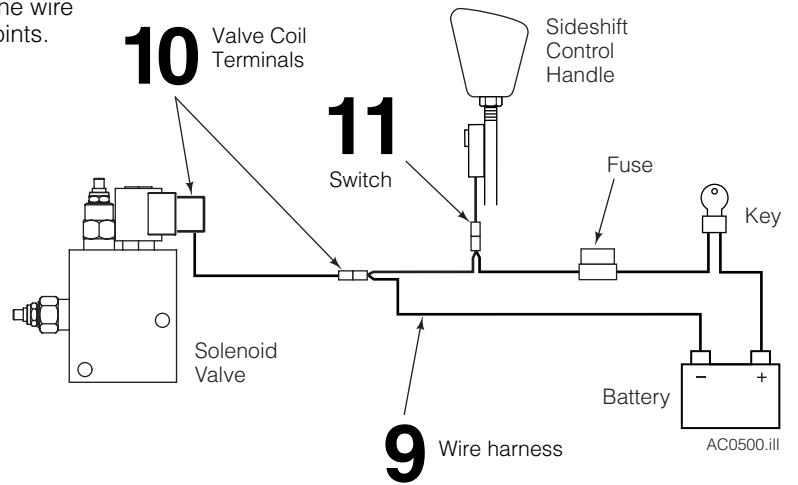

Installation Instructions

Solenoid Valve Assembly Kit 6019421

This sheet provides installation instructions and replacement parts list for the Cascade Cowl Valve with return to tank.

- 1 Determine a valve mounting location on the truck cowl. The valve must clear the mast when fully tilted back.
- 2 Mount the valve on the truck cowl using 5/16 in. diameter capscrews (user supplied).
- 3 Make two No. 4 hoses to connect/tee valve ports 1 and 2 into the sideshift supply hoses. Install the hoses.
- 4 Make a No. 4 hose assembly to run from valve tank port 3 to tee into the tank main return hose or directly into the top of the tank. Cascade Return Line Adapter Kit 211745 allows easy splicing into the truck return to tank line.
- 5 Make a No. 4 hose to connect/tee valve port 4 into the attachment clamp supply hose.

Call: 1-888-227-2233 Fax: 1-888-329-0234
 Internet: www.cascorp.com
 Write: Cascade Corporation, 2501 Sheridan Ave., Springfield, OH 45505

6 Disconnect the cable from the positive battery terminal.

7 Install the switch to the control handle. Remove the control knob. Position the switch on the handle in a location for comfortable thumb or index finger operation. Place the heat shrink tubing over the handle and switch. Using a heat gun, heat the tubing to secure the switch to the handle. Reinstall the knob. Install cable ties as needed for the wires.

8 If it is difficult to feel or operate the switch button through the heat shrink tube, carefully cut a circle out of the tubing around the button.

- 9 Connect the fused wire harness to a keyed power source. Watch for pinch and wear points. Install cable ties as needed.
- 10 Connect the coil wire harness to the valve coil terminals and fused wire harness.
- 11 Connect the control handle switch connector to the wire harness connector. Watch for pinch and wear points. Install cable ties as needed.