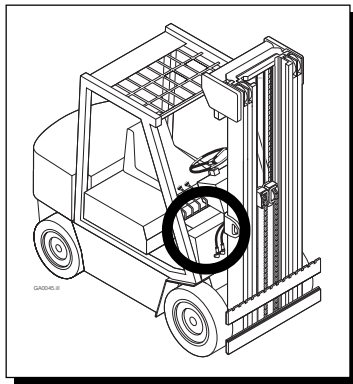

Installation Instructions

Solenoid Valve Assembly Kit 6019421

This sheet provides installation instructions and replacement parts list for the Cascade Cowl Valve with return to tank.

- 1 Determine a valve mounting location on the truck cowl. The valve must clear the mast when fully tilted back.
- 2 Mount the valve on the truck cowl using 5/16 in. diameter capscrews (user supplied).
- 3 Make two No. 4 hoses to connect/tee valve ports 1 and 2 into the sideshift supply hoses. Install the hoses.
- 4 Make a No. 4 hose assembly to run from valve tank port 3 to tee into the tank main return hose or directly into the top of the tank. Cascade Return Line Adapter Kit 211745 allows easy splicing into the truck return to tank line.
- 5 Make a No. 4 hose to connect/tee valve port 4 into the attachment clamp supply hose.