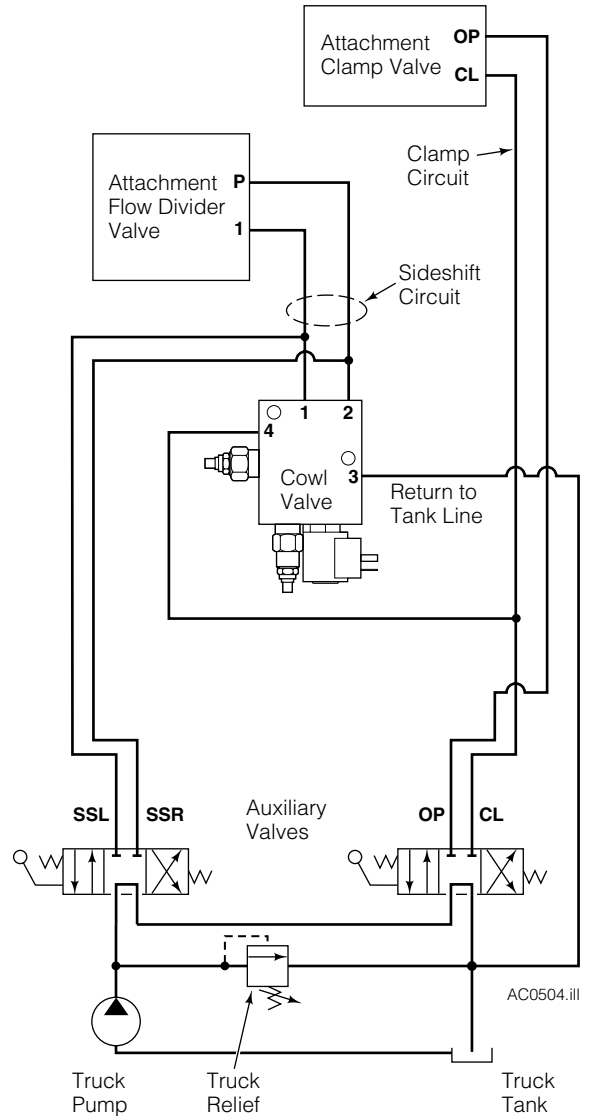

Installation Instructions

Solenoid Valve Assembly Kit 6019421

This sheet provides installation instructions and replacement parts list for the Cascade Cowl Valve with return to tank.

- 1 Determine a valve mounting location on the truck cowl. The valve must clear the mast when fully tilted back.
- 2 Mount the valve on the truck cowl using 5/16 in. diameter capscrews (user supplied).
- 3 Make two No. 4 hoses to connect/tee valve ports 1 and 2 into the sideshift supply hoses. Install the hoses.
- 4 Make a No. 4 hose assembly to run from valve tank port 3 to tee into the tank main return hose or directly into the top of the tank. Cascade Return Line Adapter Kit 211745 allows easy splicing into the truck return to tank line.
- 5 Make a No. 4 hose to connect/tee valve port 4 into the attachment clamp supply hose.

8 If it is difficult to feel or operate the switch button through the heat shrink tube, carefully cut a circle out of the tubing around the button.

- 9 Connect the fused wire harness to a keyed power source. Watch for pinch and wear points. Install cable ties as needed.
- 10 Connect the coil wire harness to the valve coil terminals and fused wire harness.
- 11 Connect the control handle switch connector to the wire harness connector. Watch for pinch and wear points. Install cable ties as needed.

- 12 Connect the battery cable to the positive battery terminal.

Valve Assembly

REF	QTY	PART NO.	DESCRIPTION
		3007968	Valve Assembly
1	1	3008366	Valve Body
2	4	617915	Fitting, 4
3	1	220627	Valve Solenoid
4	1	222747	Relief Cartridge
5	1	220632	Coil - 12 volt
6	1	609234	Fitting, 4
7	1	222870	Needle Valve