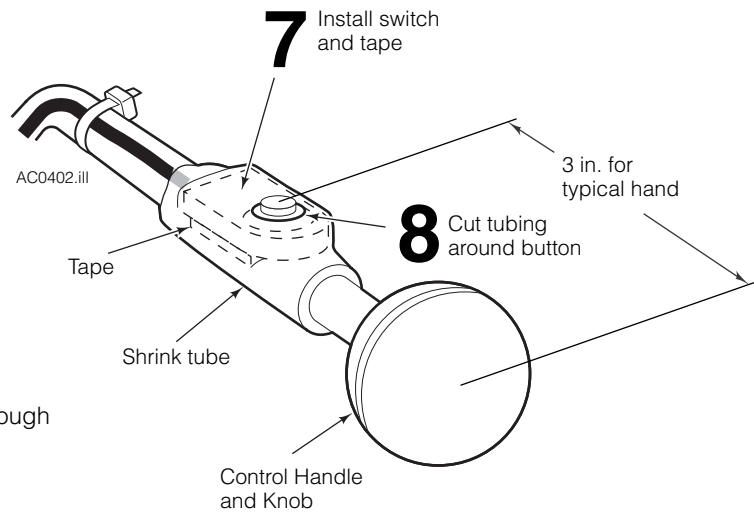

Installation Instructions

Solenoid Valve Assembly Kit 6019421

This sheet provides installation instructions and replacement parts list for the Cascade Cowl Valve with return to tank.

- 1 Determine a valve mounting location on the truck cowl. The valve must clear the mast when fully tilted back.
- 2 Mount the valve on the truck cowl using 5/16 in. diameter capscrews (user supplied).
- 3 Make two No. 4 hoses to connect/tee valve ports 1 and 2 into the sideshift supply hoses. Install the hoses.
- 4 Make a No. 4 hose assembly to run from valve tank port 3 to tee into the tank main return hose or directly into the top of the tank. Cascade Return Line Adapter Kit 211745 allows easy splicing into the truck return to tank line.
- 5 Make a No. 4 hose to connect/tee valve port 4 into the attachment clamp supply hose.

Call: 1-888-227-2233 Fax: 1-888-329-0234
 Internet: www.cascorp.com
 Write: Cascade Corporation, 2501 Sheridan Ave., Springfield, OH 45505

6 Disconnect the cable from the positive battery terminal.

7 Install the switch to the control handle. Remove the control knob. Position the switch on the handle in a location for comfortable thumb or index finger operation. Place the heat shrink tubing over the handle and switch. Using a heat gun, heat the tubing to secure the switch to the handle. Reinstall the knob. Install cable ties as needed for the wires.

8 If it is difficult to feel or operate the switch button through the heat shrink tube, carefully cut a circle out of the tubing around the button.

- 9 Connect the fused wire harness to a keyed power source. Watch for pinch and wear points. Install cable ties as needed.
- 10 Connect the coil wire harness to the valve coil terminals and fused wire harness.
- 11 Connect the control handle switch connector to the wire harness connector. Watch for pinch and wear points. Install cable ties as needed.