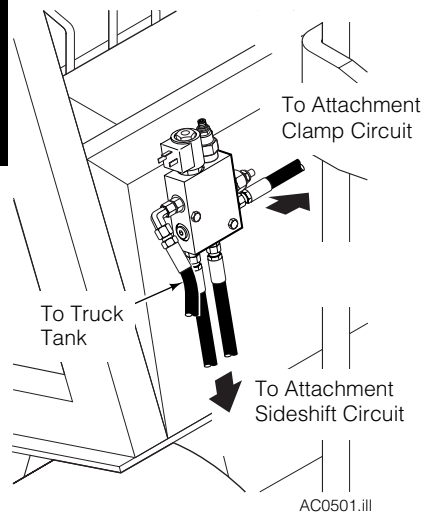

Installation Instructions

Solenoid Valve Assembly Kit 6019421

This sheet provides installation instructions and replacement parts list for the Cascade Cowl Valve with return to tank.

- 1 Determine a valve mounting location on the truck cowl. The valve must clear the mast when fully tilted back.
- 2 Mount the valve on the truck cowl using 5/16 in. diameter capscrews (user supplied).
- 3 Make two No. 4 hoses to connect/tee valve ports 1 and 2 into the sideshift supply hoses. Install the hoses.
- 4 Make a No. 4 hose assembly to run from valve tank port 3 to tee into the tank main return hose or directly into the top of the tank. Cascade Return Line Adapter Kit 211745 allows easy splicing into the truck return to tank line.
- 5 Make a No. 4 hose to connect/tee valve port 4 into the attachment clamp supply hose.

8 If it is difficult to feel or operate the switch button through the heat shrink tube, carefully cut a circle out of the tubing around the button.

- 9 Connect the fused wire harness to a keyed power source. Watch for pinch and wear points. Install cable ties as needed.
- 10 Connect the coil wire harness to the valve coil terminals and fused wire harness.
- 11 Connect the control handle switch connector to the wire harness connector. Watch for pinch and wear points. Install cable ties as needed.

- 12 Connect the battery cable to the positive battery terminal.

Valve Assembly

REF	QTY	PART NO.	DESCRIPTION
		3007968	Valve Assembly
1	1	3008366	Valve Body
2	4	617915	Fitting, 4
3	1	220627	Valve Solenoid
4	1	222747	Relief Cartridge
5	1	220632	Coil - 12 volt
6	1	609234	Fitting, 4
7	1	222870	Needle Valve