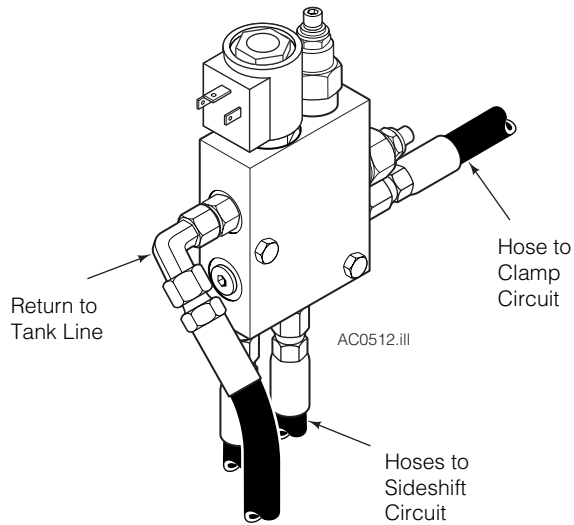

6 Disconnect the cable from the positive battery terminal.