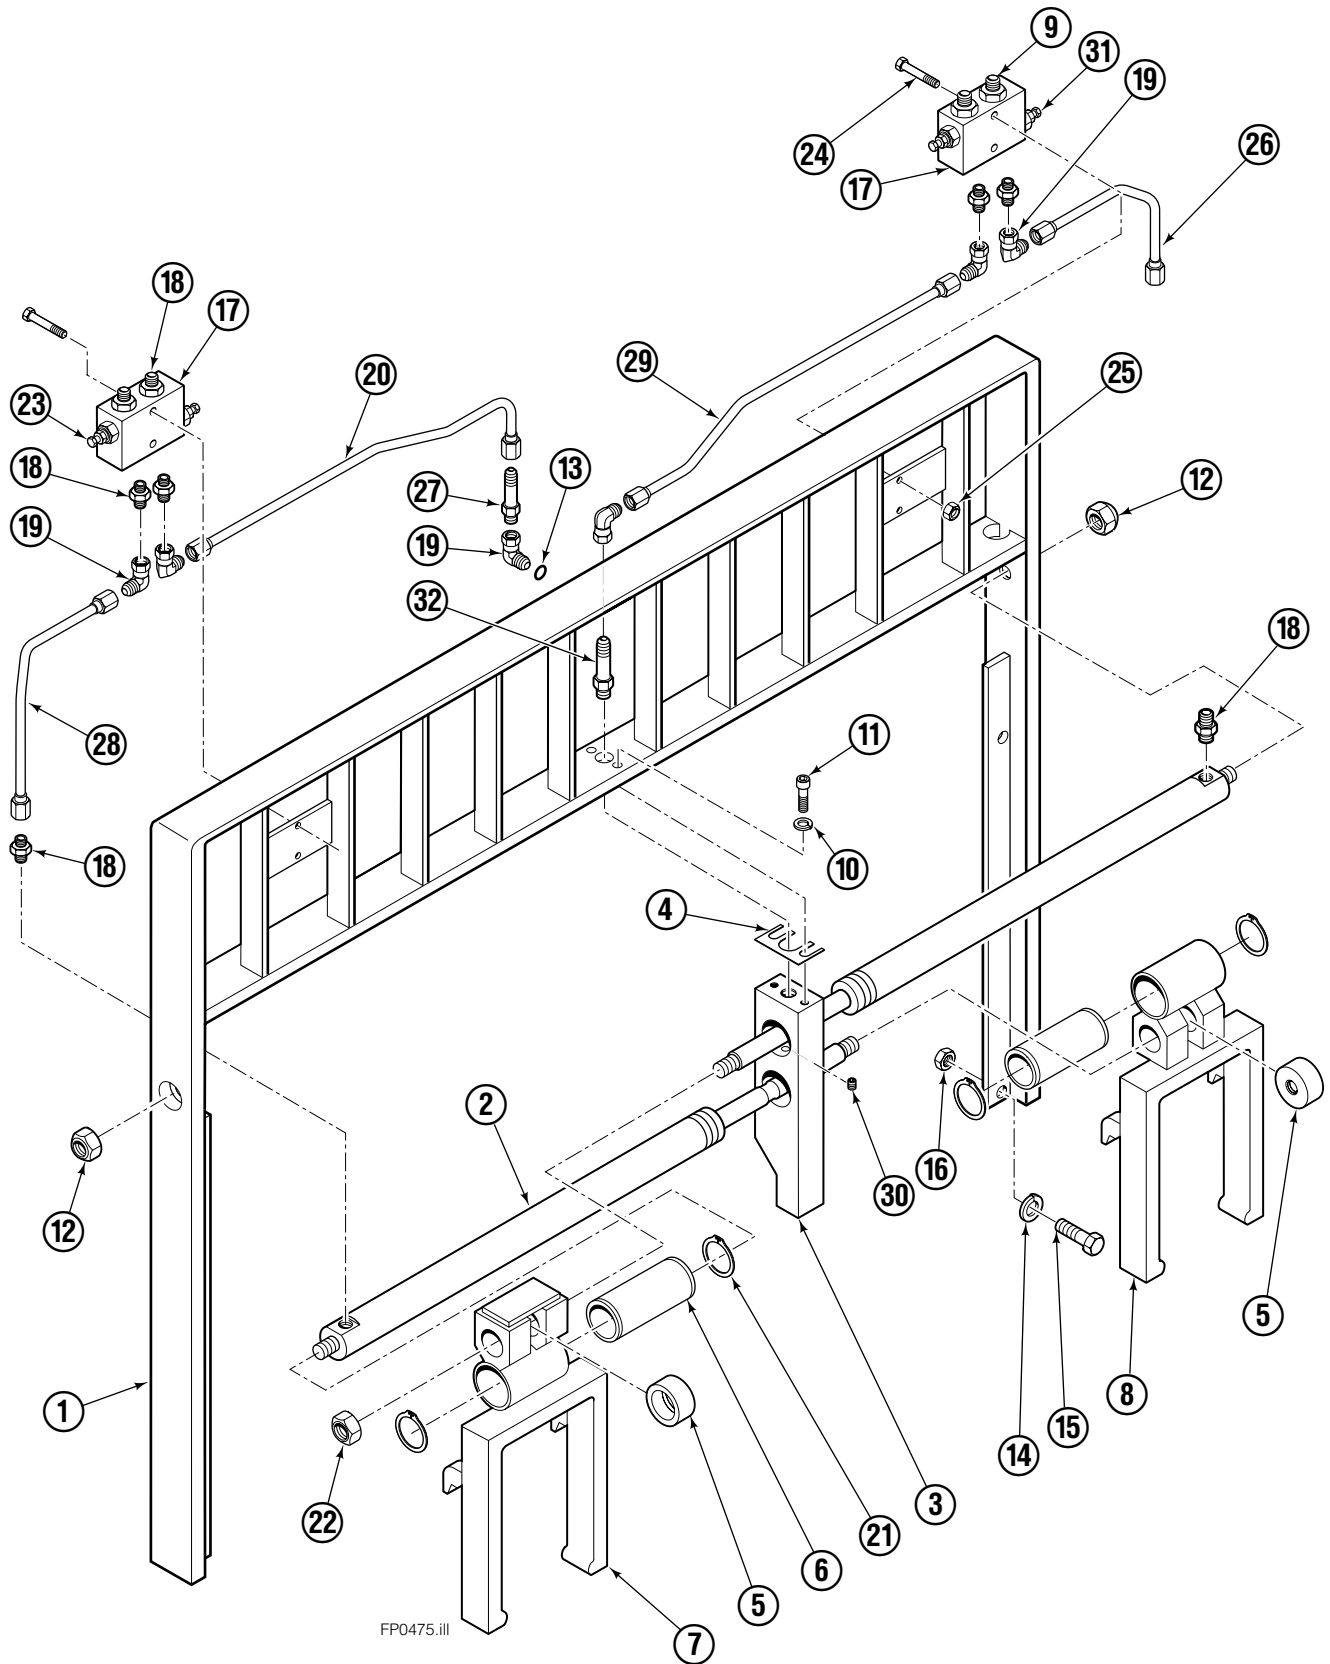

OR

Write: Cascade Corporation, P.O. Box 20187, Portland, OR 97220

Internet: www.cascorp.com

About This Manual

Introduction

This Manual shows the parts breakdown for the 150H Fork Positioner. Locate the nameplate on the left side of the backrest. If the nameplate is missing all necessary information is stamped into the backrest at the same location. The serial number must be supplied when ordering replacement parts for this product.

Fork Positioner Assembly

FP0475.ill

Fork Positioner Assembly

150H			
REF	QTY	PART NO.	DESCRIPTION
		6105747	Fork Positioner Assembly
1	1	6105748	Frame
2	2	6105763	Cylinder ♦
3	1	6101808	Center Plate
4	1	6007060	Shim
5	2	6006682	Lug
6	2	6006759	Bushing
7	1	6006894	Fork Carrier – RH
8	1	6006879	Fork Carrier – LH
9	2	604511	Fitting, 6-6
10	2	680030	Lockwasher, M10
11	2	217933	Capscrew, M10 x 45
12	2	200244	Nut
13	1	207300	O-Ring
14	4	683822	Lockwasher, M12
15	4	202407	Capscrew, M12 x 60
16	4	763025	Nut, M12
17	2	215919	Valve Body
18	8	611288	Fitting, 6-8
19	6	2680	Fitting, 6-6
20	1	6105753	Tube
21	4	3154	Snap Ring
22	2	200006	Nut
23	2	211223	Sun Valve
24	2	768528	Capscrew, M8 x 55
25	2	786881	Nut, M8
26	1	6105548	Tube, 6
27	2	605743	Fitting
28	1	6105502	Tube
29	1	6105752	Tube
30	1	768732	Setscrew

♦ See Cylinder page for parts breakdown.
Reference: S-21104, S-21106, S-21127, S-21129.

Cylinder

150H			
REF	QTY	PART NO.	DESCRIPTION
		6105763	Cylinder Assembly
1	1	6105764	Shell
2	1	6105765	Rod
3	1	6006925	Piston
4	1	6006966	Retainer
5	1	6006924	Spacer
6	1	2708	O-Ring ●
7	1	663728	Piston Seal ●
8	1	636851	Wiper ●
9	2	2784	O-Ring ●
10	1	667623	Nut, .625
11	2	615127	Back Up Ring ●
12	1	615125	Back Up Ring ●
13	1	2721	O-Ring ●
14	1	6010310	Rod Seal ●
		6100214	Service Kit