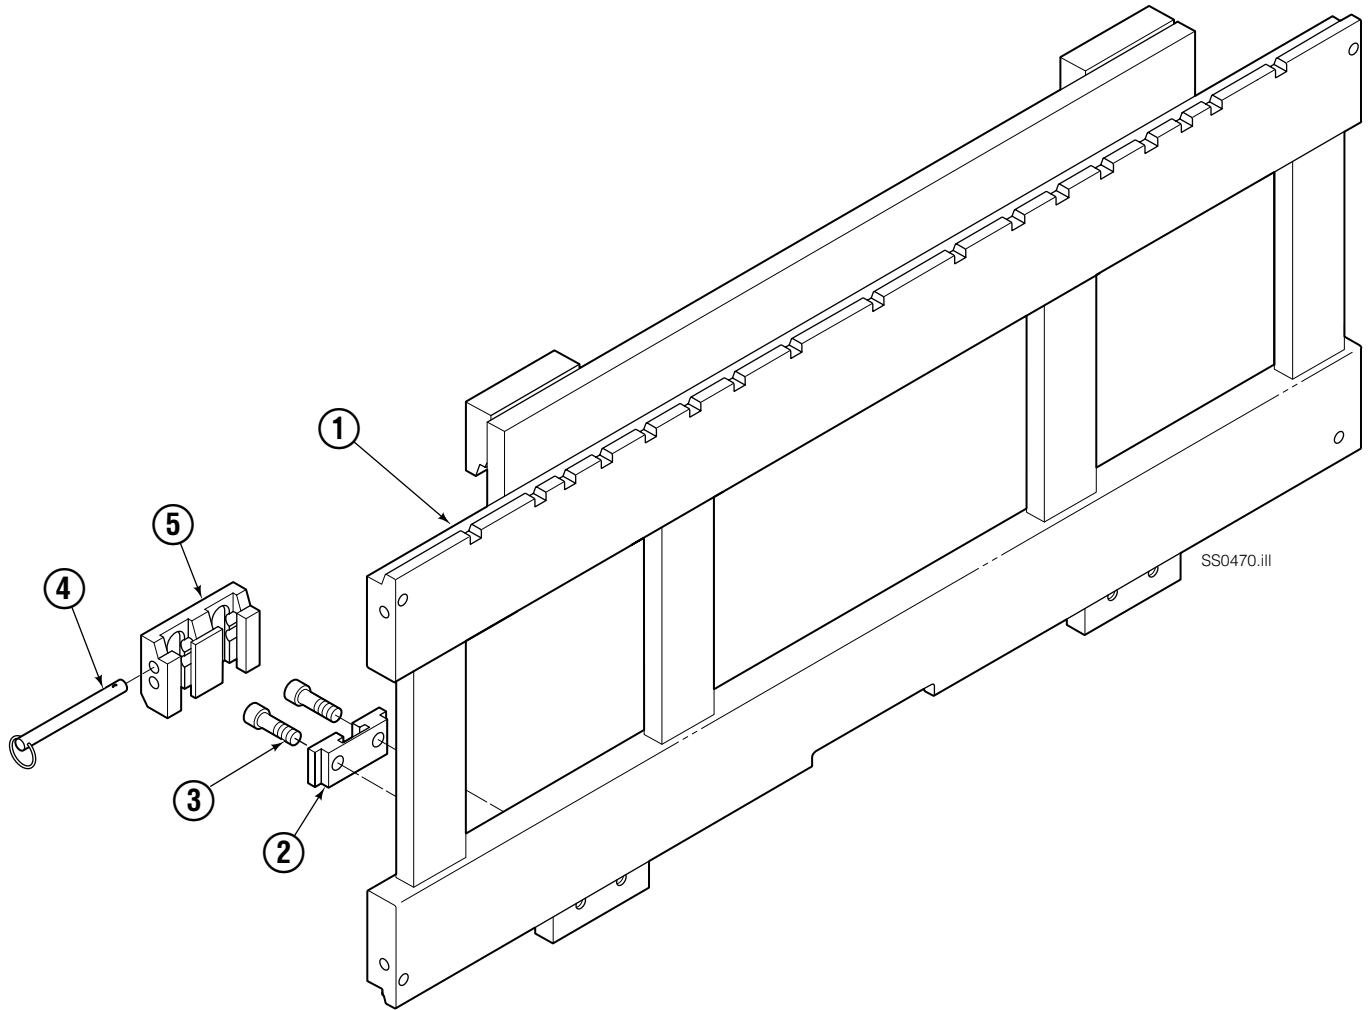

False Carriage

150H			
REF	QTY	PART NO.	DESCRIPTION
		6105117	False Carriage Group
1	1	6105116	False Carriage Weldment
2	2	679830	Guide
3	4	607105	Capscrew, .75 x 2.00
4	2	679831	Pin
5	2	679829	Lower Hook

Reference: S-28027.