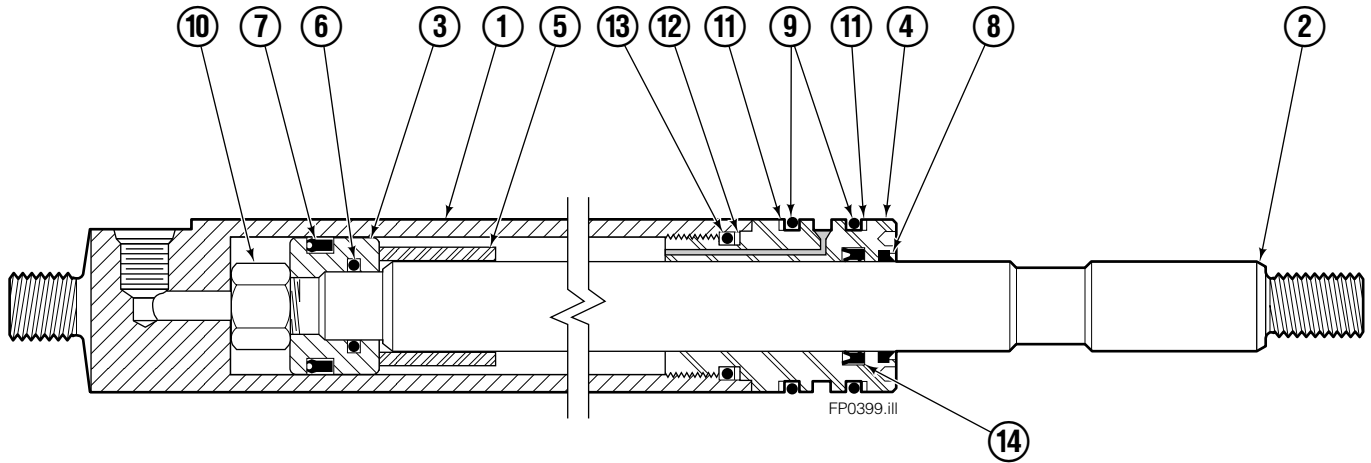

Fork Positioner Assembly

FP0475.ill

Fork Positioner Assembly

150H			
REF	QTY	PART NO.	DESCRIPTION
		6105747	Fork Positioner Assembly
1	1	6105748	Frame
2	2	6105763	Cylinder ♦
3	1	6101808	Center Plate
4	1	6007060	Shim
5	2	6006682	Lug
6	2	6006759	Bushing
7	1	6006894	Fork Carrier – RH
8	1	6006879	Fork Carrier – LH
9	2	604511	Fitting, 6-6
10	2	680030	Lockwasher, M10
11	2	217933	Capscrew, M10 x 45
12	2	200244	Nut
13	1	207300	O-Ring
14	4	683822	Lockwasher, M12
15	4	202407	Capscrew, M12 x 60
16	4	763025	Nut, M12
17	2	215919	Valve Body
18	8	611288	Fitting, 6-8
19	6	2680	Fitting, 6-6
20	1	6105753	Tube
21	4	3154	Snap Ring
22	2	200006	Nut
23	2	211223	Sun Valve
24	2	768528	Capscrew, M8 x 55
25	2	786881	Nut, M8
26	1	6105548	Tube, 6
27	2	605743	Fitting
28	1	6105502	Tube
29	1	6105752	Tube
30	1	768732	Setscrew

♦ See Cylinder page for parts breakdown.
Reference: S-21104, S-21106, S-21127, S-21129.

Cylinder

150H			
REF	QTY	PART NO.	DESCRIPTION
		6105763	Cylinder Assembly
1	1	6105764	Shell
2	1	6105765	Rod
3	1	6006925	Piston
4	1	6006966	Retainer
5	1	6006924	Spacer
6	1	2708	O-Ring ●
7	1	663728	Piston Seal ●
8	1	636851	Wiper ●
9	2	2784	O-Ring ●
10	1	667623	Nut, .625
11	2	615127	Back Up Ring ●
12	1	615125	Back Up Ring ●
13	1	2721	O-Ring ●
14	1	6010310	Rod Seal ●
		6100214	Service Kit