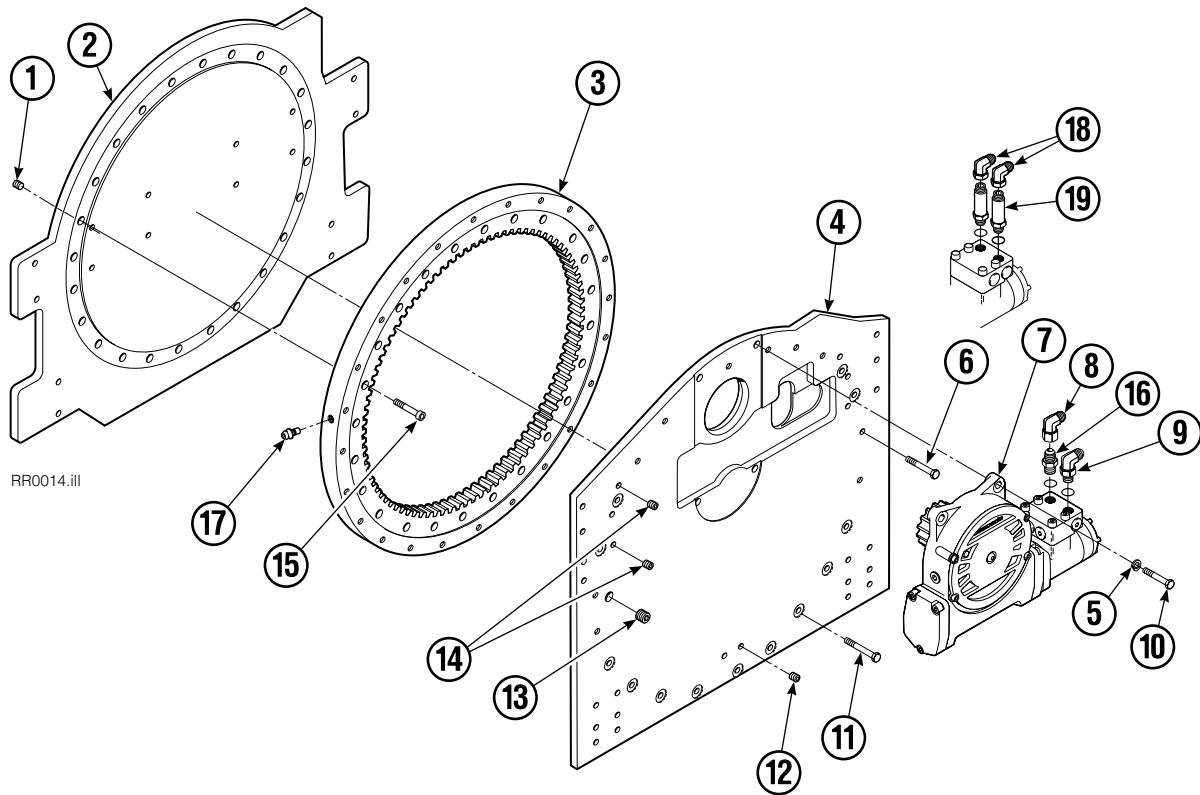

# Safety Decals

REF	QTY	PART NO.	DESCRIPTION
1	1	679150	No Step Decal

# Base Unit Group

RR0014.iii

100D			
REF	QTY	PART NO	DESCRIPTION
		682647	Base Unit Group
1	10	631428	Plug
2	1	670669	Faceplate
3	1	672830	Bearing Assembly
4	1	682649	Baseplate
5	4	6290	Lockwasher
6	11	643538	Capscrew, 1/2 NC x 1.50 GR8
7	1	675639	Drive Group ●
8	1	605761	Fitting – Class III only, 8-8
9	1	601250	Fitting – Class III only, 8-8
10	4	661742	Capscrew, 1/2 NC x 1.25 GR5
11	13	643539	Capscrew, 1/2 NC x 1.75 GR8
12	2	631427	Plug
13	1	6605	Plug
14	6	631385	Plug
15	24	4506	Capscrew, 1/2 NC x 1.50 GR8
16	1	601377	Fitting – Class III only, 8-8
17	1	7401	Grease Fitting
18	2	605761	Fitting – Class IV only, 8-8
19	2	611295	Fitting – Class IV only, 8-8
		672482	Bearing Service Kit