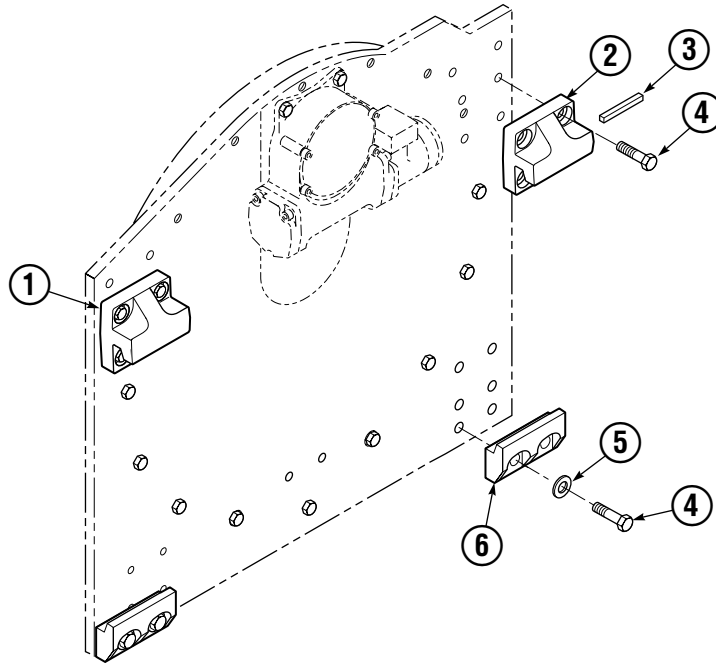

Bolt-On Mounting Group

CL1232.iii

Class III, 4°			
REF	QTY	PART NO.	DESCRIPTION
		676273	Mounting Group
1	1	670684	Upper Hook – LH
2	1	670685	Upper Hook – RH
3	1	670704	Stop Kit
4	12	667369	Capscrew, 5/8 NC x 1.25
5	4	667225	Washer
6	2	675969	Lower Hook