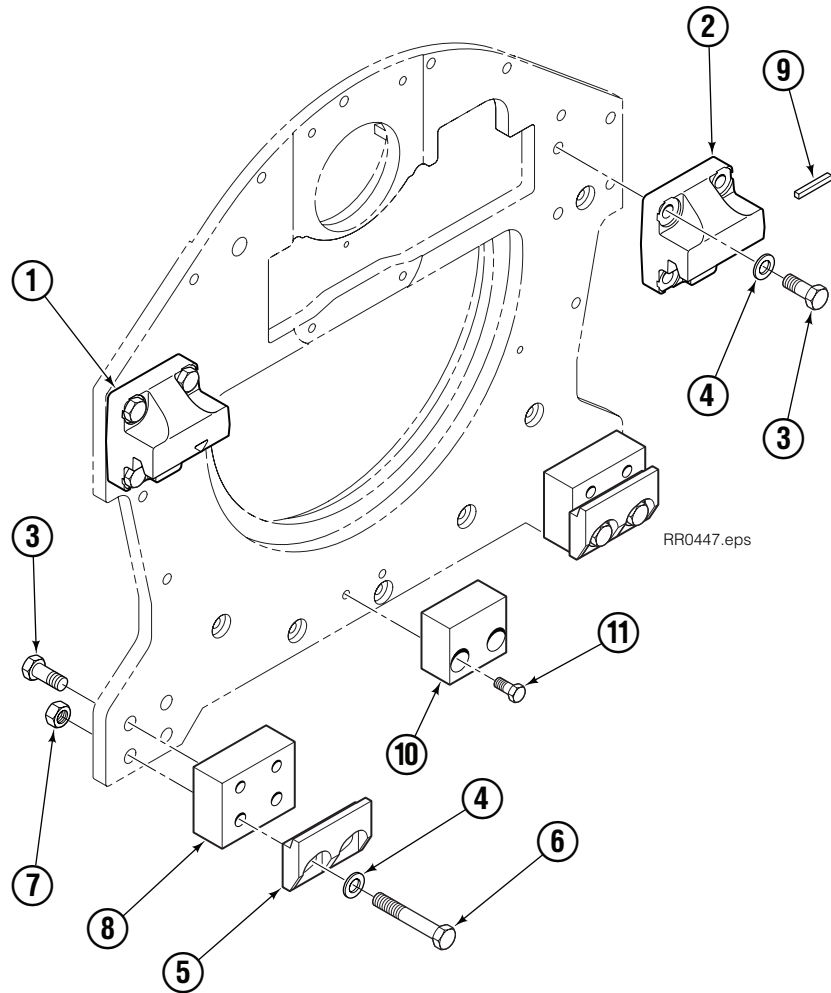

● Compatible with water glycol based hydraulic fluids.

Check Valve

REF	QTY	PART NO.	DESCRIPTION
		670549	Check Valve Assembly
1	2	609453	Fitting, 10
2	2	670552	Spring
3	2	670551	Guide
4	2	7020	Ball
5	2	602580	Fitting, 8
6	2	673989	Spring
7	1	670550	Body
8	1	670553	Spool

Fork Bar Group

55G			
REF	QTY	PART NO.	DESCRIPTION
		6052556	Fork Bar Group
1	1	6050754	Upper Bar
2	1	6050753	Lower Bar
3	16	769574	Capscrew, M16 x 35
4	16	678992	Lockwasher, M16
5	2	6052240	Keeper
6	4	680084	Capscrew, M12 x 25
7	4	683822	Lockwasher, M12

Fork Group

55G			
REF	QTY	PART NO.	DESCRIPTION
		6052637	Fork Assembly
1	1	6052632	Fork
2	1	7000209	Knob ◆
3	1	7000194	Pin ◆
4	1	7000210	Coiled Spring Pin ◆

◆ Included in Pin Kit 7000031.

Bolt-On Mounting Group