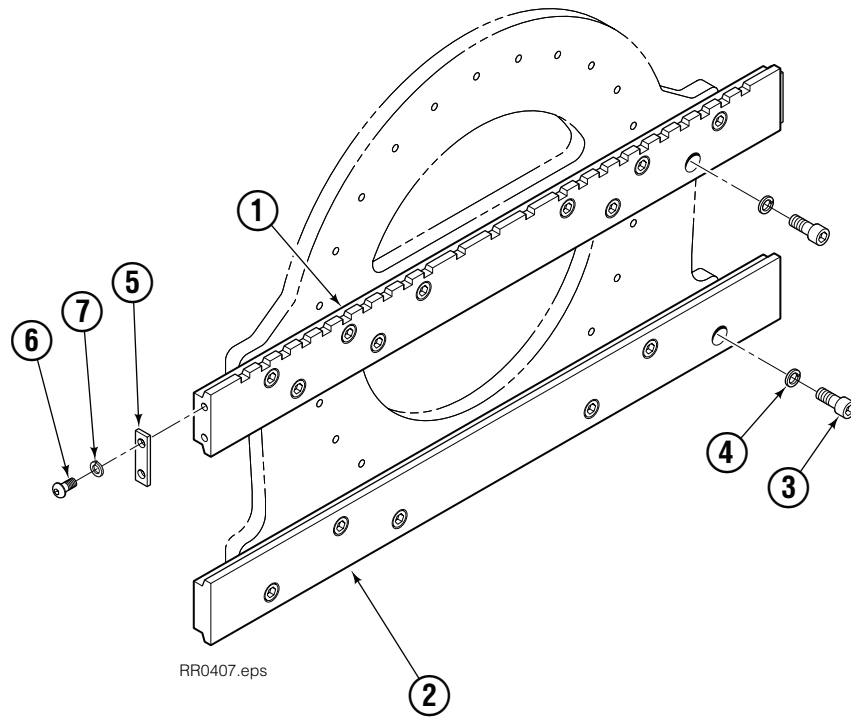

Fork Bar Group

55G			
REF	QTY	PART NO.	DESCRIPTION
		6052556	Fork Bar Group
1	1	6050754	Upper Bar
2	1	6050753	Lower Bar
3	16	769574	Capscrew, M16 x 35
4	16	678992	Lockwasher, M16
5	2	6052240	Keeper
6	4	680084	Capscrew, M12 x 25
7	4	683822	Lockwasher, M12