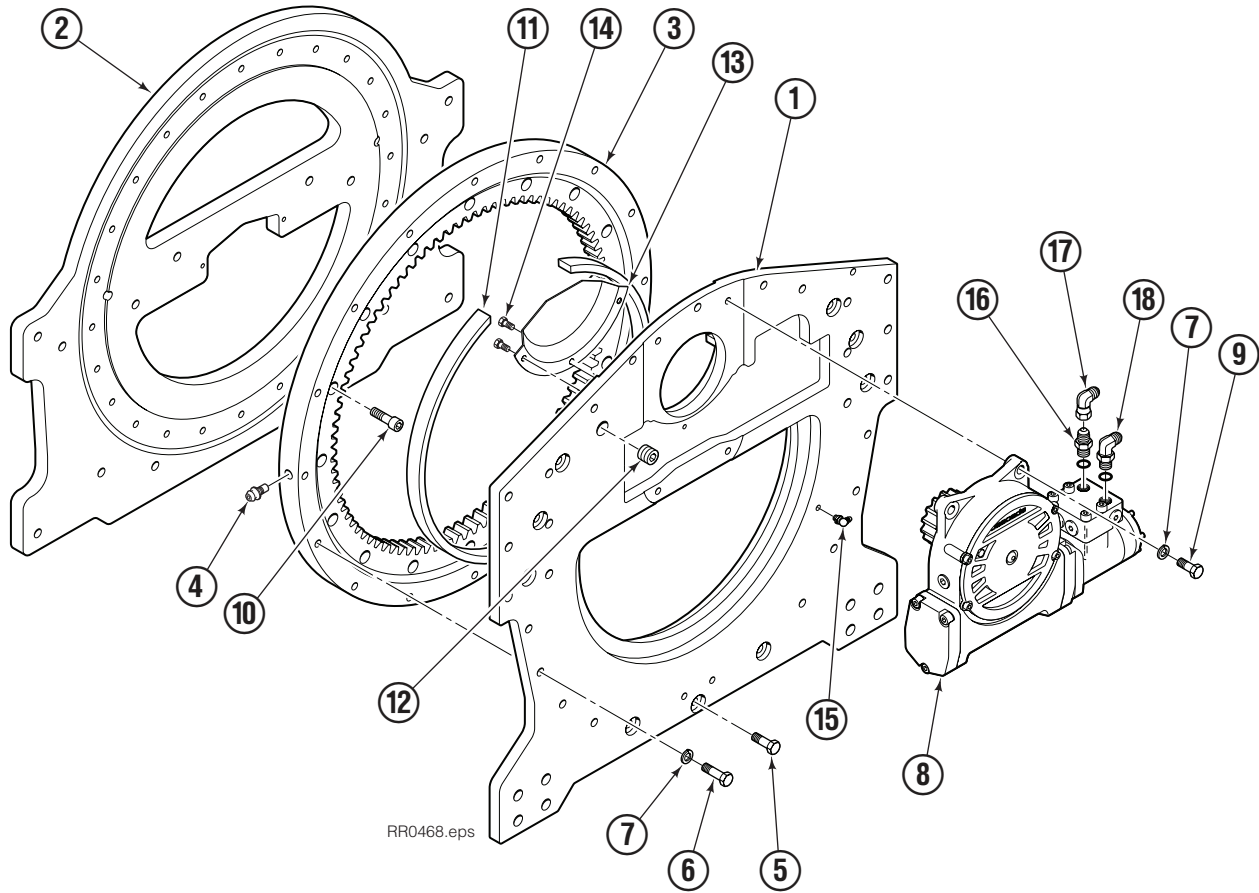

Internet: www.cascorp.com

Safety Decals

RR0026.eps

G Rotator			
REF	QTY	PART NO.	DESCRIPTION
1	1	679150	No Step Decal

Publications

G Rotator	
6073002	Installation Instructions
672714	Operator Guide
6073955	Service Manual
679929	Tool Catalog
673964	Literature Index Order Form

Rotator Group

RR0468.eps

55G			
REF	QTY	PART NO.	DESCRIPTION
		6052600	Rotator Group
1	1	6059682	Baseplate
2	1	6050782	Faceplate
3	1	213761	Bearing Assembly
4	1	7401	Grease Fitting
5	9	6057357	Capscrew, M12 x 45
6	13	213633	Capscrew, M12 x 55
7	17	683822	Lockwasher, M12
8	1	368073	Drive Group ♦
9	4	763021	Capscrew, M12 x 30
10	24	769572	Capscrew, M12 x 35
11	1	6036248	Seal
12	1	6605	Plug
13	1	6036287	Cover Plate
14	3	767961	Capscrew, M8 x 16
15	1	7406	Grease Fitting
16	1	601377	Fitting, 8-8 ■
17	1	605761	Fitting, 8-8 ■
18	1	601250	Fitting, 8-8 ■

REF	QTY	PART NO.	DESCRIPTION
		206406	Drive Motor
1	1	675478	Shaft
2	1	675477	Drive
3	1	675479	Spacer Plate
4	1	675480	■ Gerotor Set (101-1768-007)
4	1	685074	■ Gerotor Set (101-1768-009)
5	1	675482	End Cap
6	1	206405	● Service Kit
7	1	685089	■ Flange (101-1768-007)
7	1	685090	■ Flange (101-1768-009)