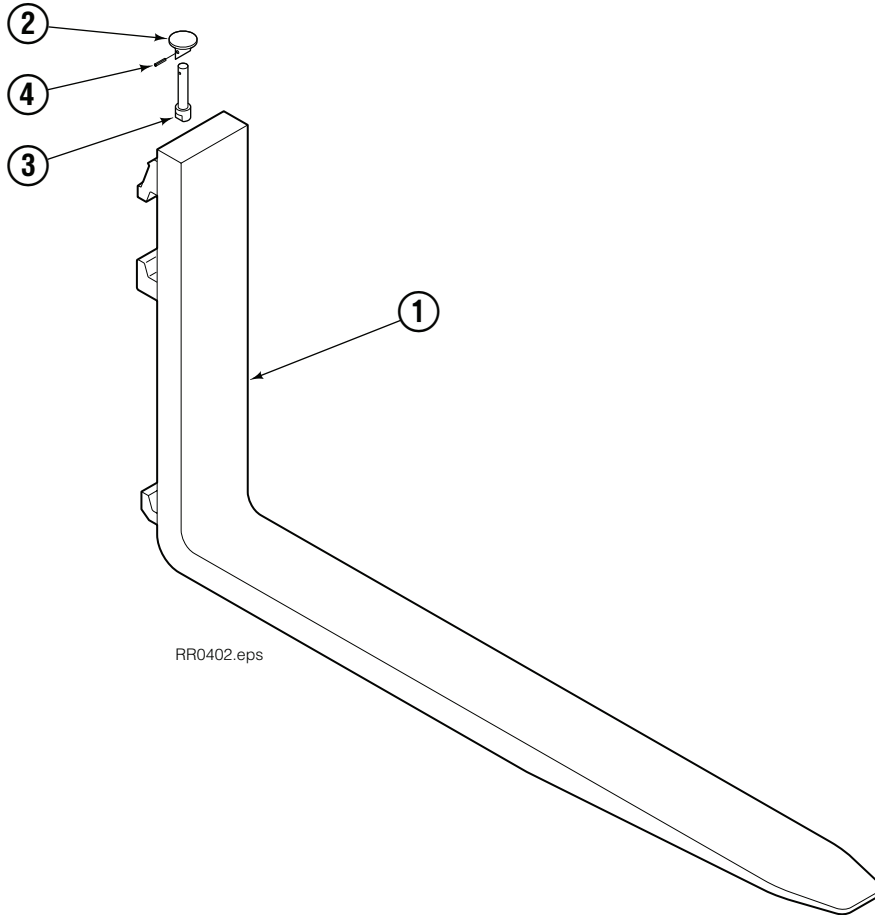

Fork Group

55G			
REF	QTY	PART NO.	DESCRIPTION
		6052637	Fork Assembly
1	1	6052632	Fork
2	1	7000209	Knob ◆
3	1	7000194	Pin ◆
4	1	7000210	Coiled Spring Pin ◆

◆ Included in Pin Kit 7000031.