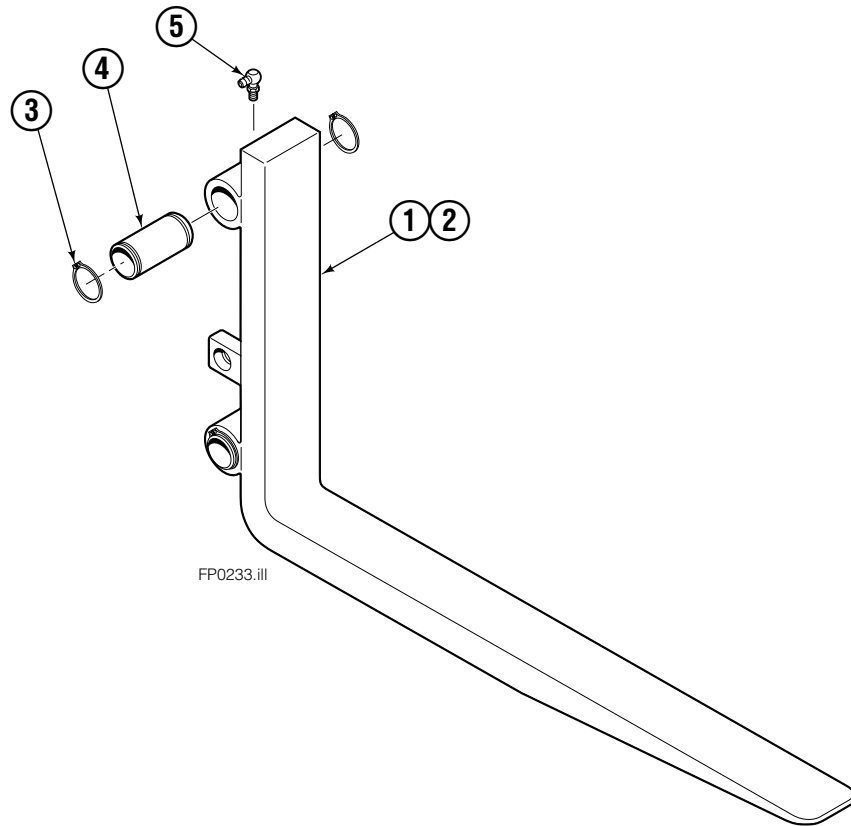

Fork Group

REF	QTY	PART NO.	DESCRIPTION
		6105732	Fork Group
1	1	6105669	Fork - LH
2	1	6105674	Fork - RH
3	8	7223	Retaining Ring
4	4	828468	Bushing
5	4	828471	Grease Fitting