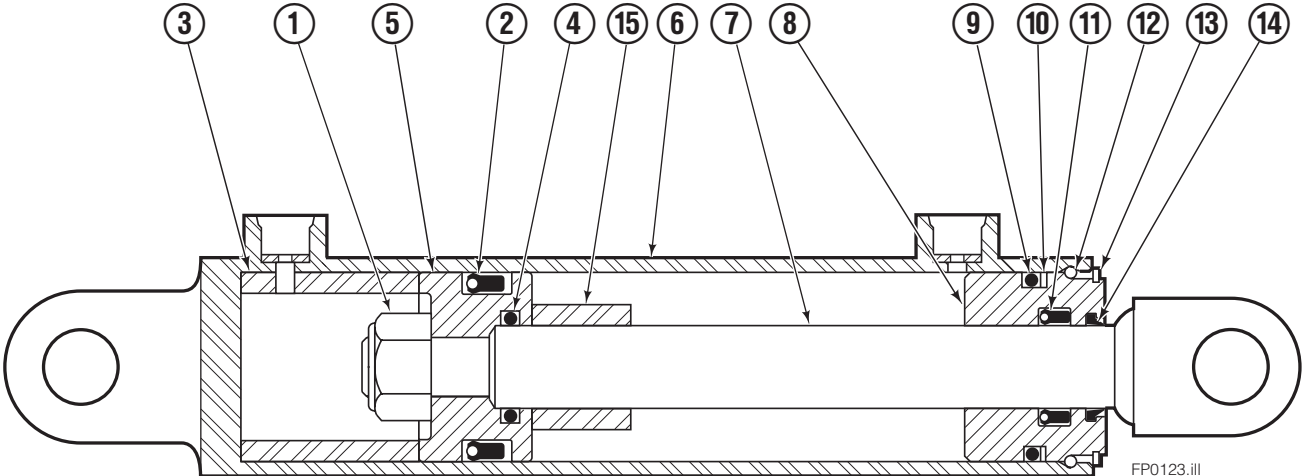

Sideshift Cylinder

REF	QTY	PART NO.	DESCRIPTION
		686243	Cylinder Assembly
1	1	561012	Nut
■ 2	1	662457	Seal
3	1	564562	Spacer – Head
■ 4	1	2718	O-Ring
5	1	561427	Piston
6	1	561422	Shell
7	1	561422	Rod
8	1	561428	Retainer
■ 9	1	2791	O-Ring
■ 10	1	615134	Back-up Ring
■ 11	1	662449	Seal
12	1	561429	Retaining Ring
13	1	7215	Snap Ring
■ 14	1	626468	Wiper
15	1	---	Spacer – Rod
		561430	Service Kit

■ Included in Service Kit 561430.

Ref: S-6053, S-6054