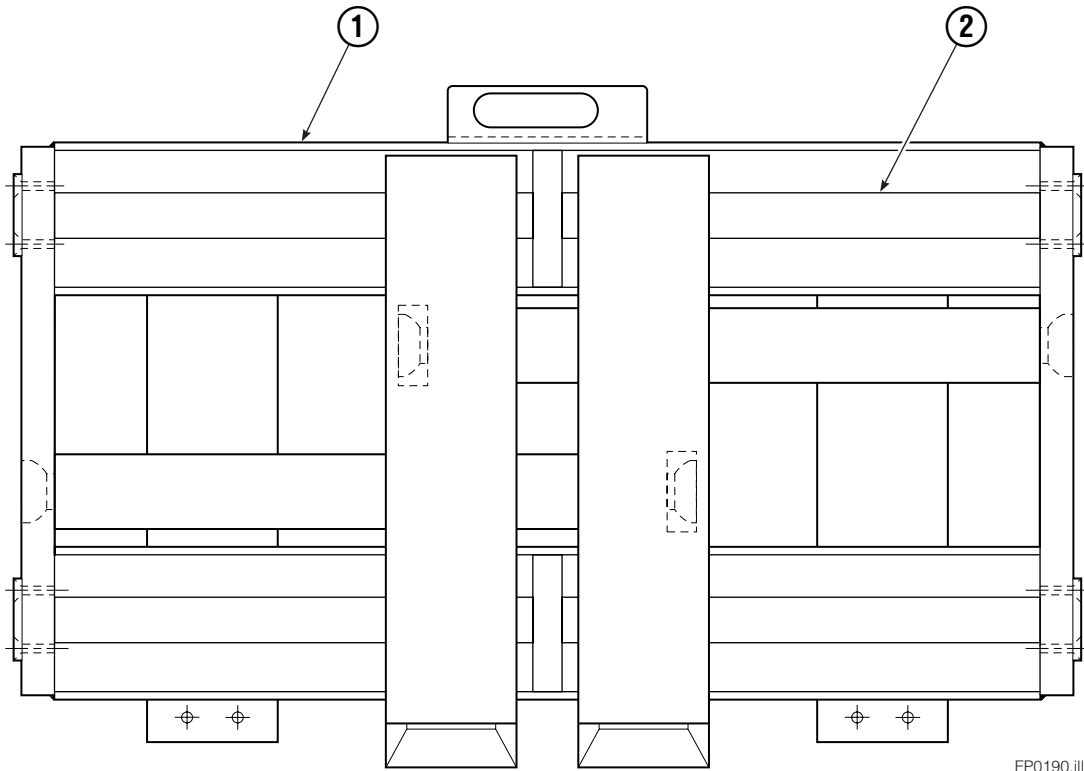

Frame Group

FP0190.iii

REF	QTY	PART NO.	DESCRIPTION
		214476	Frame Group, 48 in.
1	1	393350	Frame
2	2	830814	Shaft

Reference: Hydraulic Group 381520
Hose Group 384618
Cylinder 383034
Common Parts 381515