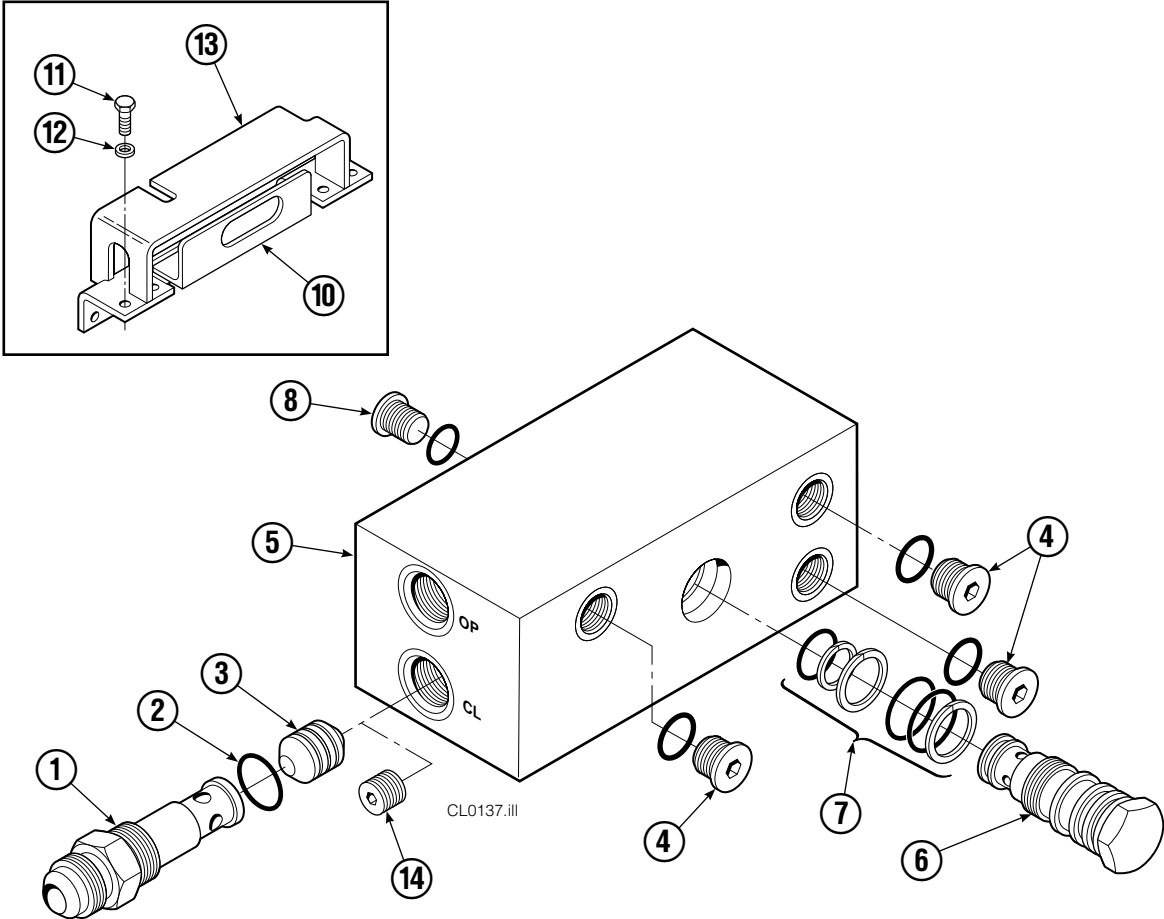

Check Valve Non-Sideshift

REF	QTY	PART NO.	DESCRIPTION
★		668861	Check Valve - Non-Sideshift
1	1	667490	Special Fitting
●	2	2841	O-Ring
3	1	667471	Spool
4	3	609455	Fitting
5	1	668862	Valve Body
6	1	678270	Check Valve - V.P.O.
●	1	661347	Service Kit
8	1	604510	Fitting, 6
10	1	▲	Bracket
11	4	670004	Capscrew, 1/2 NC x 1.25
12	4	6232	Washer
13	1	670000	Guard
■	1	676343	Regeneration Elimination Plug
		668864	Service Kit

- Included in Service Kit 668864.
- ★ Includes items 1 thru 8 only.
- ▲ See Frame and Weldment Assembly page.
- For eliminating regeneration circuit only.
  (See Technical Bulletin Number 121)