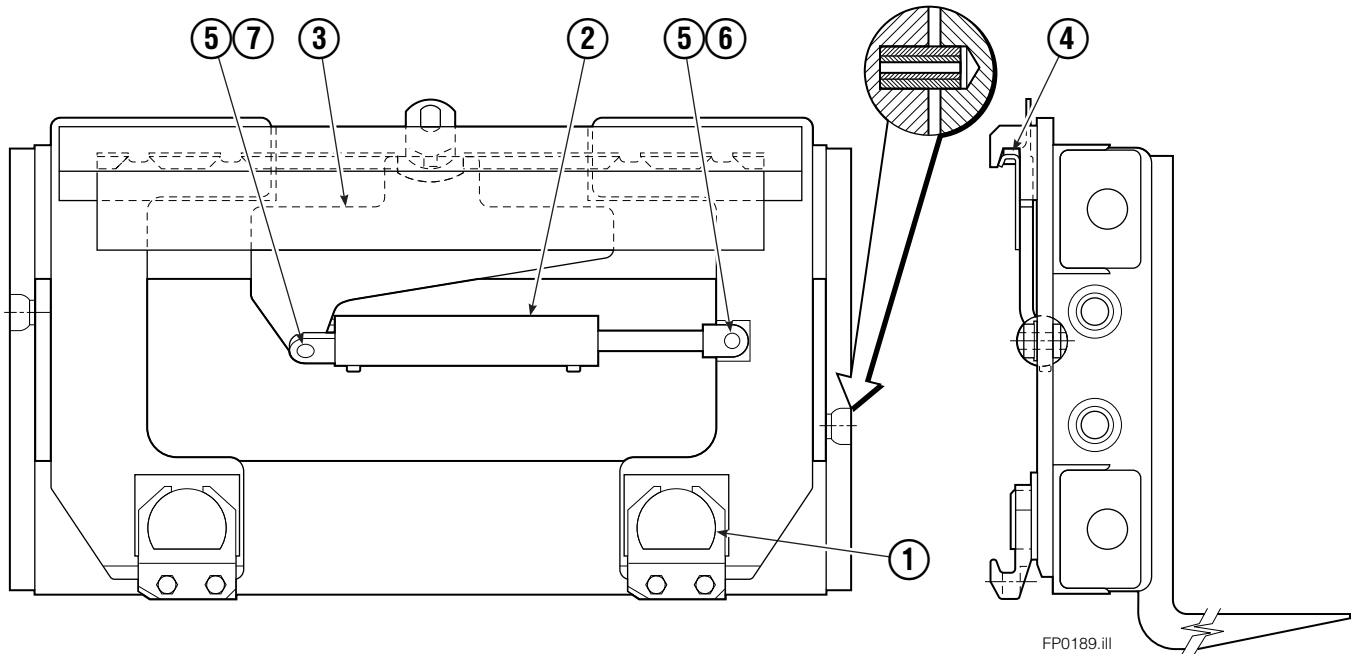

Common Parts Group

120C			
REF	QTY	PART NO.	DESCRIPTION
		381515	Common Parts Group
1	2	676650	Bearing - Lower
2	1	686243	Cylinder Assembly ▲
3	1	841031	Anchor Bracket Weldment
4	2	672018	Bearing Segment - Upper
5	2	686217	Cotter Pin
6	1	686214	Pin - Clevis
7	1	686215	Pin - Clevis

▲ See Sideshift Cylinder page for parts breakdown.