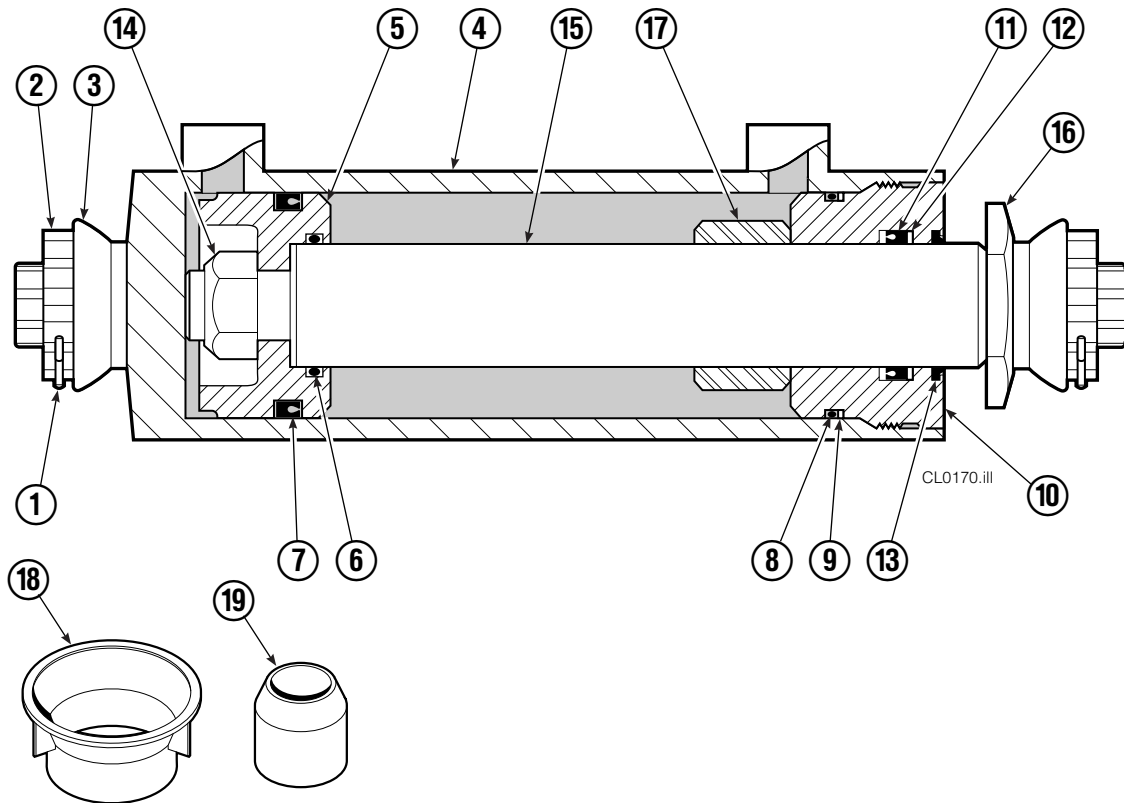

Cylinder

120C			
REF	QTY	PART NO.	DESCRIPTION
		383034	Cylinder Assembly
1	2	■ 6511	Cotter Pin
2	2	■ 667667	Retainer
3	2	■ 667668	Nut
4	1	564906	Shell
5	1	558402	Piston
6	1	✕ 2722	O-Ring
7	1	✕ 557376	Seal
8	1	✕ 2791	O-Ring
9	1	✕ 615134	Back-Up Ring
10	1	667675	Retainer
11	1	✕ 662451	Seal
12	1	✕ 638246	Nylon Ring
13	1	✕ 628047	Wiper
14	1	561012	Nut
15	1	564954	Rod
16	1	667676	Washer
17	1	829236	Spacer
18	1	✕ 671049	Seal Loader, Piston
19	1	✕ 671052	Seal Loader, Retainer
		667723	Service Kit

✕ Included in Service Kit.
■ Included in Nut Service Kit 668925.
Ref: S-5564, S-5565