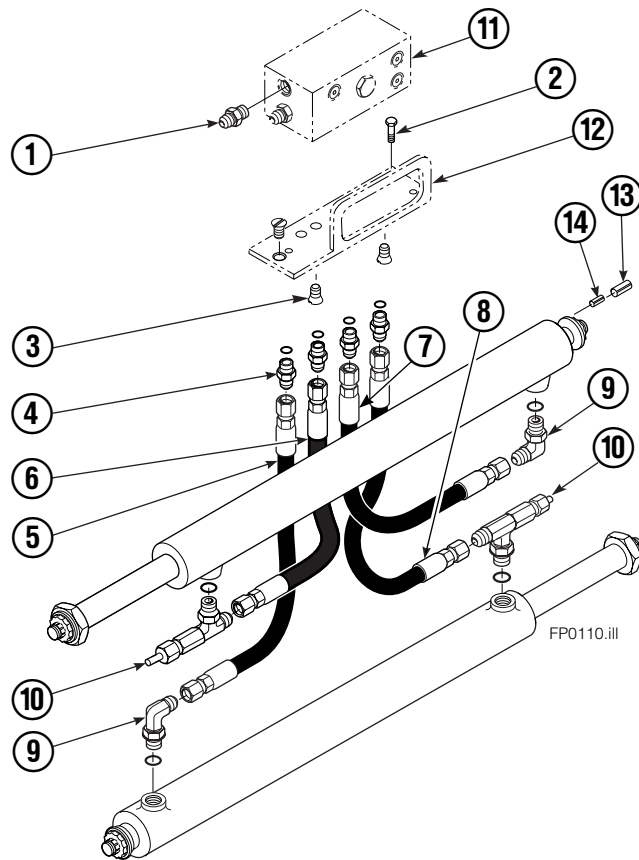

# Frame Group

FP0190.iii

REF	QTY	PART NO.	DESCRIPTION
		214476	Frame Group, 48 in.
1	1	393350	Frame
2	2	830814	Shaft

Reference: Hydraulic Group 381520  
 Hose Group 384618  
 Cylinder 383034  
 Common Parts 381515

## 120C

REF	QTY	PART NO	DESCRIPTION
		381520	Hydraulic Valve Group ★
		384618	Hose Group ▲
1	1	601377	Fitting, 8-8
2	1	643524	Capscrew
3	3	4750	Capscrew, .375x.750
4	4	611288	Fitting, 6-8
5	1	681231	Hose
6	1	380315	Hose
7	1	380315	Hose
8	1	681231	Hose
9	2	601676	Fitting-90, 6-6
10	2	617487	Elbow Restrictor ●
11	1	668861	Valve Assembly ■
12	1	844137	Bracket
13	2	7961	Roll Pins
14	2	7882	Roll Pins

# Restrictor Fitting

REF	QTY	PART NO.	DESCRIPTION
		617487	Restrictor Assembly
1	1	617486	Tee
2	1	2698	O-Ring
3	1	11100	Setscrew
4	1	11099	Cap
5	1	5715	Jam Nut
6	1	2840	O-Ring

# Cylinder

120C			
REF	QTY	PART NO.	DESCRIPTION
		383034	Cylinder Assembly
1	2	■ 6511	Cotter Pin
2	2	■ 667667	Retainer
3	2	■ 667668	Nut
4	1	564906	Shell
5	1	558402	Piston
6	1	✕ 2722	O-Ring
7	1	✕ 557376	Seal
8	1	✕ 2791	O-Ring
9	1	✕ 615134	Back-Up Ring
10	1	667675	Retainer
11	1	✕ 662451	Seal
12	1	✕ 638246	Nylon Ring
13	1	✕ 628047	Wiper
14	1	561012	Nut
15	1	564954	Rod
16	1	667676	Washer
17	1	829236	Spacer
18	1	✕ 671049	Seal Loader, Piston
19	1	✕ 671052	Seal Loader, Retainer
		667723	Service Kit