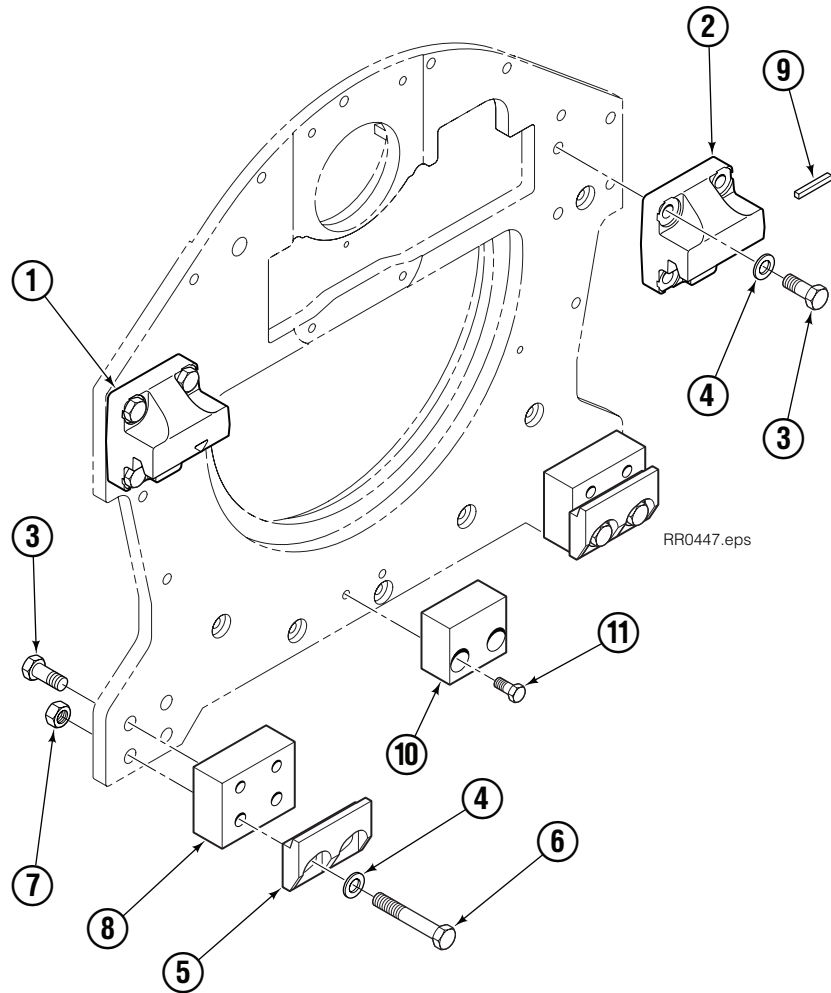

Fork Bar Group

RR0444.eps

45G			
REF	QTY	PART NO.	DESCRIPTION
		6055346	Fork Bar Group
1	1	6055348	Upper Bar
2	1	6055347	Lower Bar
3	14	769574	Capscrew, M16 x 35
4	14	678992	Lockwasher, M16
5	2	6052240	Keeper
6	4	680084	Capscrew, M12 x 25
7	4	683822	Lockwasher, M12

Fork Group

45G			
REF	QTY	PART NO.	DESCRIPTION
		6055345	Fork Assembly
1	1	6055341	Fork
2	1	7000209	Knob ◆
3	1	7000194	Pin ◆
4	1	7000210	Coiled Spring Pin ◆
5	1	700196	Spring ◆

◆ Included in Pin Kit 7000031.

Reference: S-22588.

Bolt-On Mounting Group

Class II, 0°			
REF	QTY	PART NO.	DESCRIPTION
		6051543	Mounting Group
1	1	670523	Upper Hook – LH
2	1	670524	Upper Hook – RH
3	12	766154	Capscrew, M16 x 40
4	12	217637	Washer, M16
5	2	675968	Lower Hook
6	4	765612	Capscrew, M16 x 100
7	4	781534	Nut, M16
8	2	781400	Spacer
9	1	669344	Stop Block Kit
10	1	680683	Center Spacer
11	2	767810	Capscrew, M12 x 25