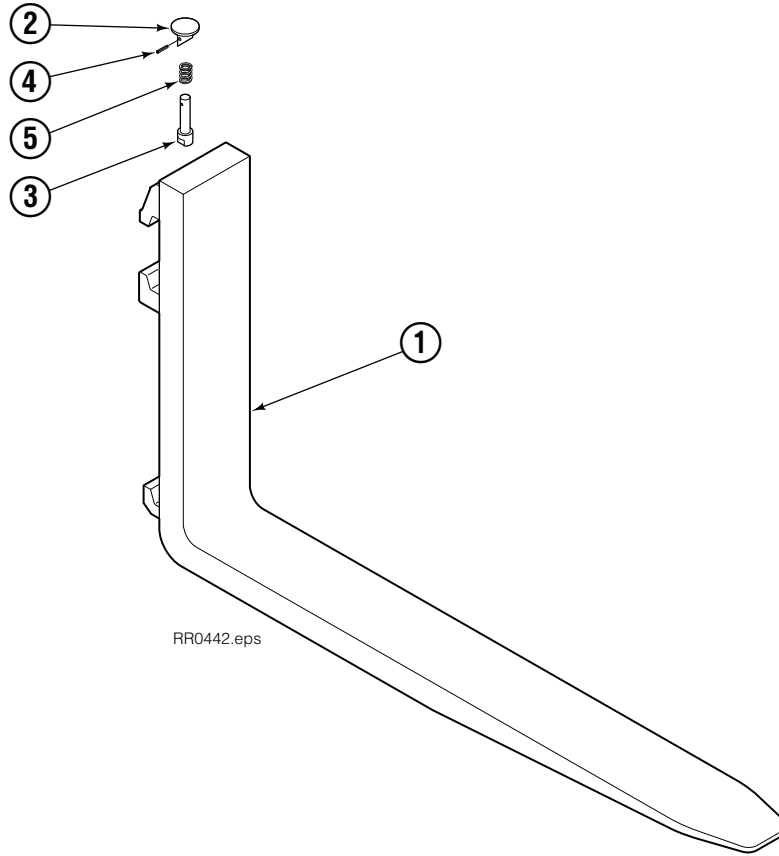

Fork Group

45G			
REF	QTY	PART NO.	DESCRIPTION
		6055345	Fork Assembly
1	1	6055341	Fork
2	1	7000209	Knob ◆
3	1	7000194	Pin ◆
4	1	7000210	Coiled Spring Pin ◆
5	1	700196	Spring ◆

◆ Included in Pin Kit 7000031.

Reference: S-22588.