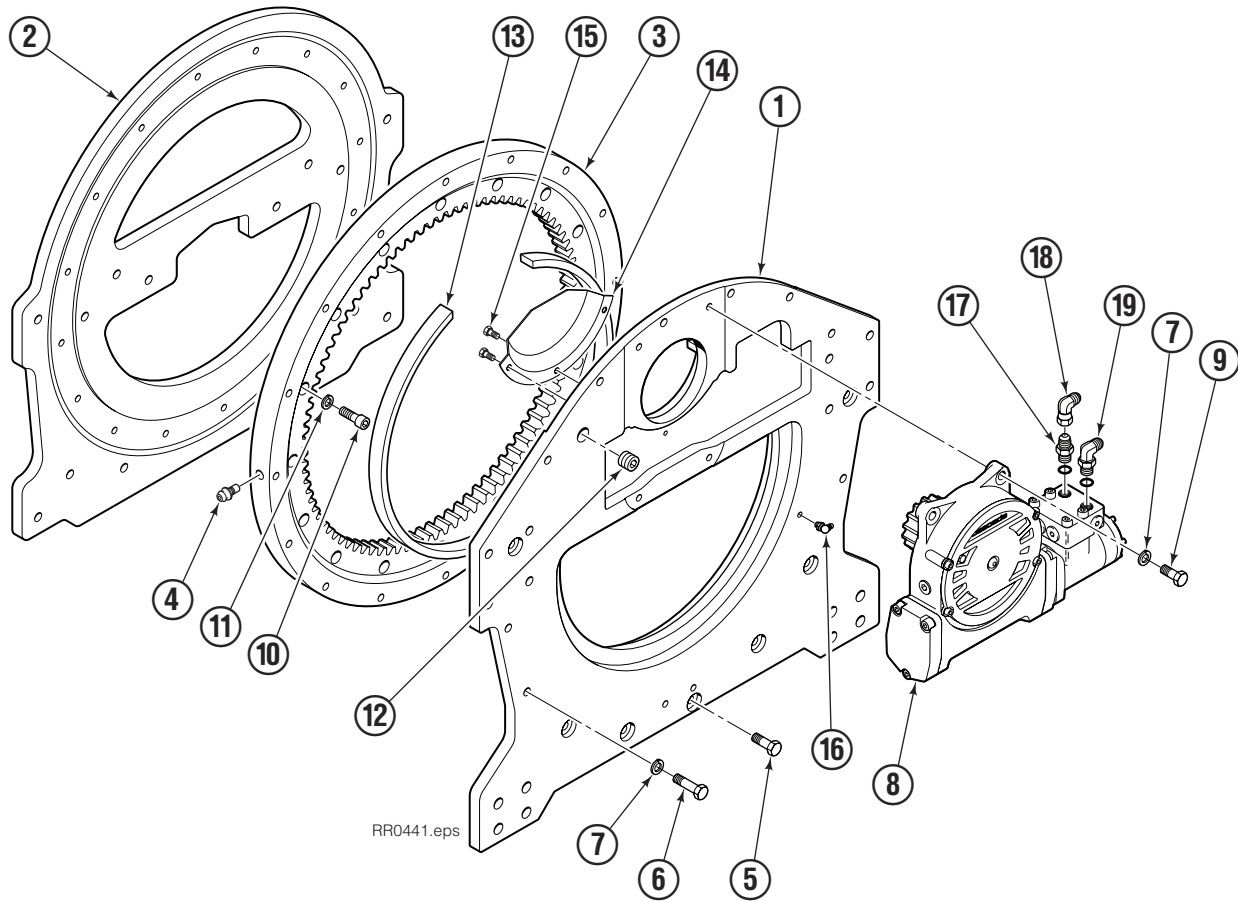

Internet: www.cascorp.com

Safety Decals

RR0026.eps

G Rotator			
REF	QTY	PART NO.	DESCRIPTION
1	1	679150	No Step Decal

Publications

G Rotator	
6073002	Installation Instructions
672714	Operator Guide
6073955	Service Manual
679929	Tool Catalog
673964	Literature Index Order Form

Rotator Group

RR0441.eps

45G			
REF	QTY	PART NO.	DESCRIPTION
		6055356	Rotator Group
1	1	6051999	Baseplate
2	1	6055313	Faceplate
3	1	775434	Bearing Assembly
4	1	7401	Grease Fitting
5	7	212305	Capscrew, M12 x 35
6	9	206174	Capscrew, M12 x 45
7	13	683822	Lockwasher, M12
8	1	368073	Drive Group ◆
9	4	763021	Capscrew, M12 x 30
10	16	769572	Capscrew, M12 x 35
11	16	678991	Lockwasher, M12
12	1	6605	Plug
13	1	6036248	Seal
14	1	6036287	Cover Plate
15	3	767961	Capscrew, M8 x 16
16	1	7406	Grease Fitting
17	1	601377	Fitting, 8-8 ■
18	1	605761	Fitting, 8-8 ■
19	1	601250	Fitting, 8-8 ■

REF	QTY	PART NO.	DESCRIPTION
		206406	Drive Motor
1	1	675478	Shaft
2	1	675477	Drive
3	1	675479	Spacer Plate
4	1	675480	■ Gerotor Set (101-1768-007)
4	1	685074	■ Gerotor Set (101-1768-009)
5	1	675482	End Cap
6	1	206405	● Service Kit
7	1	685089	■ Flange (101-1768-007)
7	1	685090	■ Flange (101-1768-009)