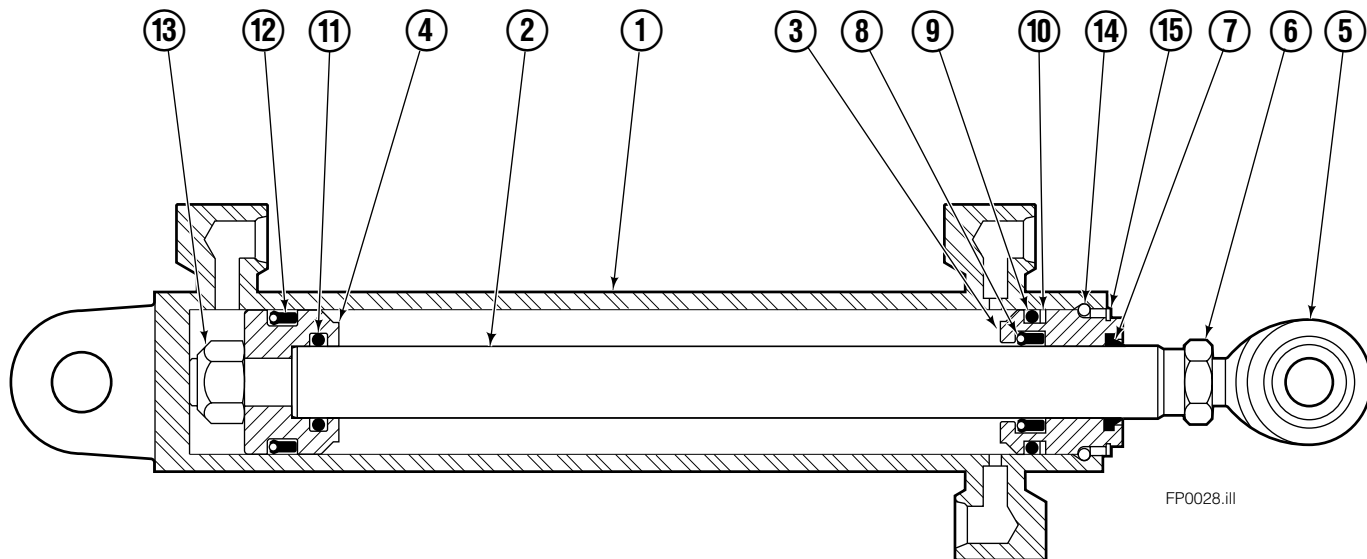

Right Hand Cylinder

55F			
REF	QTY	PART NO.	DESCRIPTION
		583952	Cylinder Assembly – 41" ■
1	1	564177	Shell – 41" ■
2	1	564185	Rod – 41" ■
3	1	684644	Retainer
4	1	685665	Piston
5	1	564193	● Rod End
6	1	5718	● Nut
7	1	636850	● Rod Wiper
8	1	646540	● Rod Seal
9	1	2718	● O-Ring
10	1	615122	● Back-up Ring
11	1	2710	● O-Ring
12	1	633728	● Piston Seal
13	1	563462	Piston Nut
14	1	563916	Retaining Ring
15	1	3137	Snap Ring
		684827	Service Kit

■ Carriage width.

● Included in Service Kit 684827.

Reference: 2S-3990.