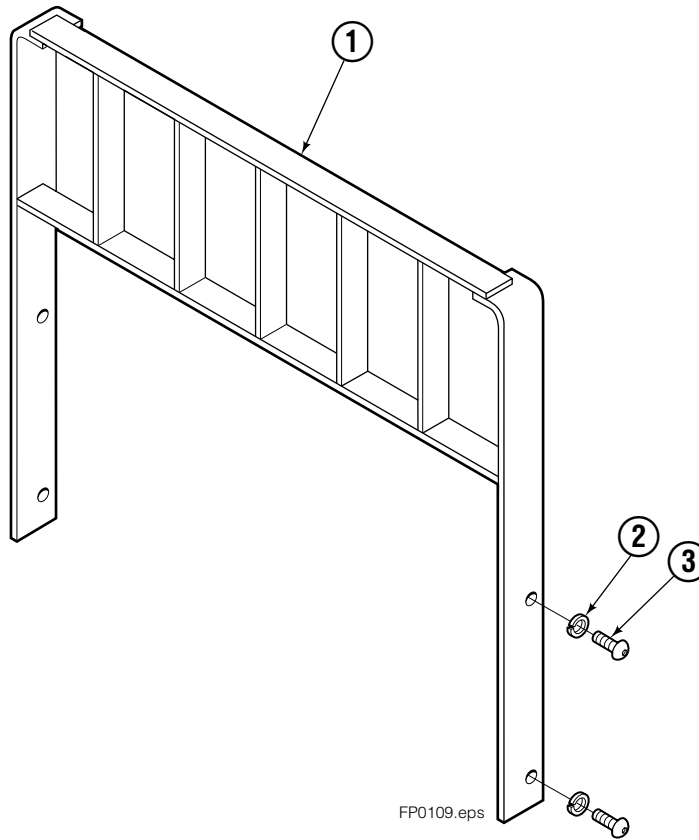

Backrest

REF	QTY	PART NO.	DESCRIPTION
1	1	6106267	Backrest- 41 x 34 in. ■
2	4	684586	Lockwasher
3	4	200173	Capscrew

■ Width by Height.

Reference: S-3979, Common Parts 684740.