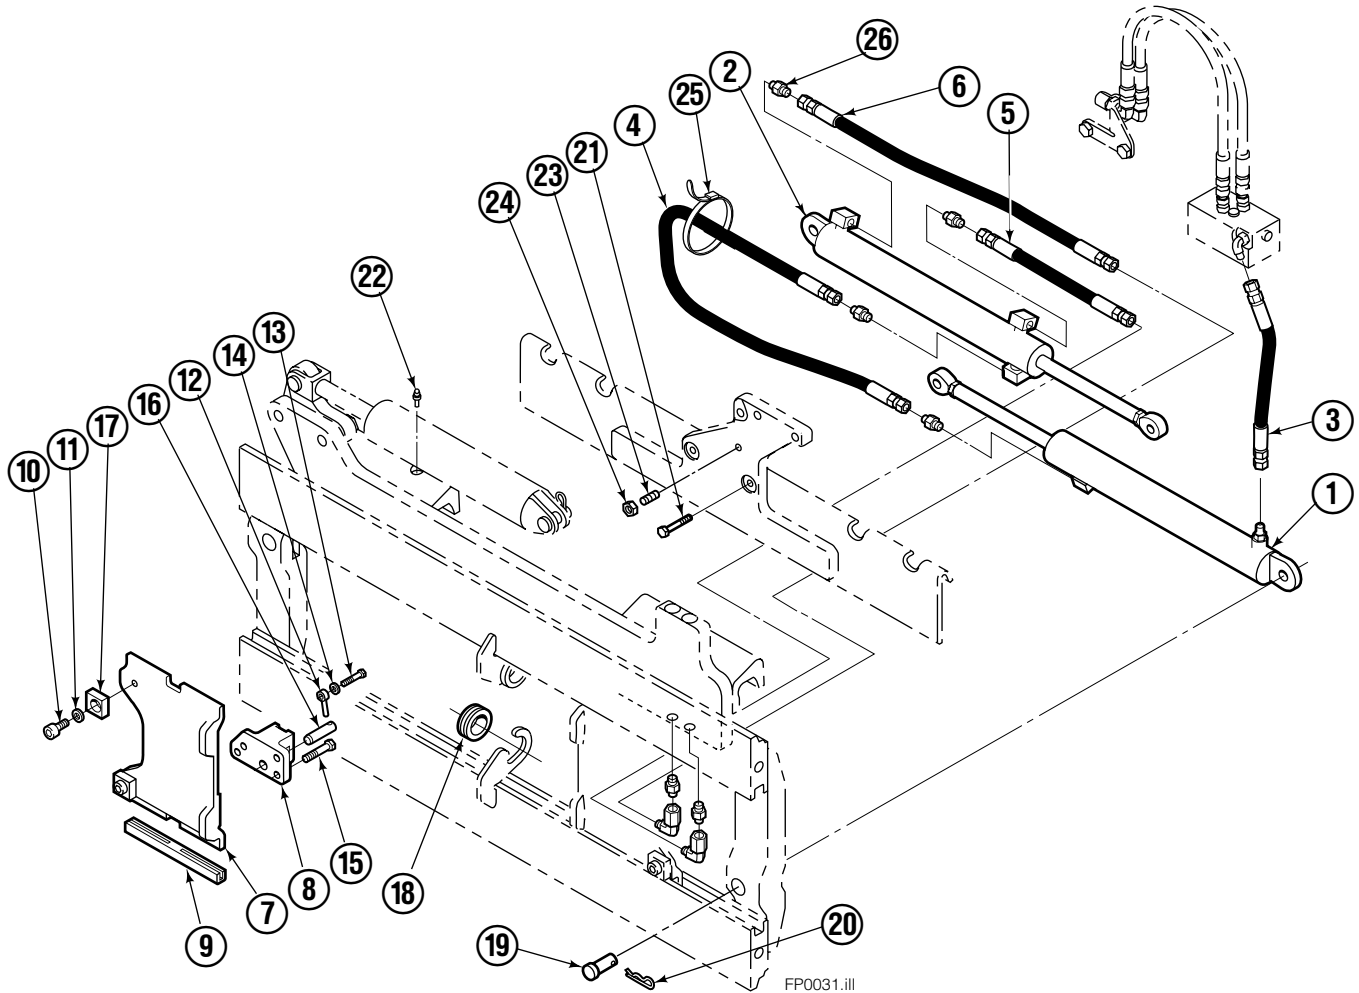

Safety Decals

Mounting Group Sideshifting

Reference:
BC-101
SK-5981
Mtg: 2S-3988
Frame: 4S-3972

55F							
REF	QTY	PART NO.	DESCRIPTION	REF	QTY	PART NO.	DESCRIPTION
		207327	Sideshifting Mounting ●	10	4	667225	Washer
1	1	395316	Frame	11	6	766154	Capscrew, M16x2,0x40-8.8
2	1	207185	Anchor Bracket	12	4	678990	Nut
3	2	601676	Fitting, 6-6	13	1	206909	Lug
4	1	206917	Center Bearing – 49" only	14	1	206910	Spacer
5	2	678525	Clevis Pin	15	2	684355	Lockwasher
6	2	672726	Hairpin Cotter	16	2	204187	Upper Bearing
7	1	675548	Cylinder Assembly ◆	17	2	207209	Lower Bearing
8	1	675550	Washer (orifice .085)	18	2	207578	Hose
9	2	204186	Lower Hook				

● Includes items 2 through 17.

◆ See Cylinder page for parts breakdown.

Sideshift Cylinder ITA Class III

FP0126.ill

55F			
REF	QTY	PART NO.	DESCRIPTION
		675548	Cylinder Assembly
1	1	553857	Nut
2	1	662452	■ Seal
3	1	553501	Piston
4	1	636851	■ Wiper
5	1	638247	■ Back-up Ring
6	1	675550	Washer (orifice .085 in.)
7	1	675549	Shell
8	1	553449	Rod
9	1	2785	■ O-Ring
10	1	615128	■ Back-up Ring
11	1	553500	Retainer
12	1	553856	Retaining Ring
13	1	7202	Snap Ring
14	1	641835	■ Seal
		553861	Service Kit

■ Included in Service Kit 553861.

Hydraulic/Fork Group

Reference:
BC-101
SK-5981

55F							
REF	QTY	PART NO.	DESCRIPTION	REF	QTY	PART NO.	DESCRIPTION
	●	207221	Hydraulic Group-41" ■	13	2	763169	Capscrew
	□	206912	Fork Group	14	2	680217	Lockwasher
1	1	583944	Cylinder Assembly L. H. ◆	15	8	206924	Capscrew
2	1	583952	Cylinder Assembly R. H. ▼	16	2	206925	Pin
3	1	207567	Hose	17	4	207552	Block
4	1	207568	Hose	18	2	206916	Grommet
5	1	207565	Hose	19	2	206926	Clevis Pin
6	1	207569	Hose	20	2	207210	Hairpin Cotter
7	2	207208	Fork Carrier	21	2	768551	Capscrew
8	2	206914	Lug	22	2	7403	Grease Fitting
9	4	206915	Bearing	23	1	768753	Setscrew
10	4	206922	Capscrew	24	1	207211	Jam Nut
11	4	678991	Lockwasher	25	1	200008	Cable Tie
12	2	206923	Eyebolt	26	6	617915	Fitting, 4-4