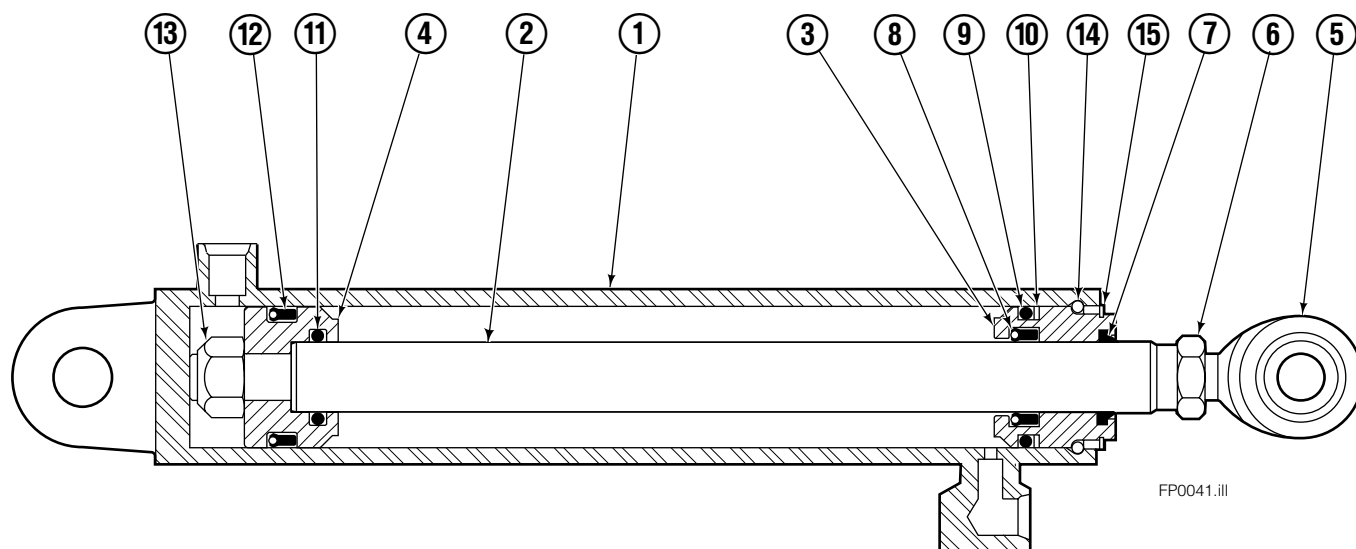

Left Hand Cylinder

FP0041.ill

55F			
REF	QTY	PART NO.	DESCRIPTION
		583944	Cylinder Assembly – 41" ■
1	1	564169	Shell – 41" ■
2	1	564185	Rod – 41" ■
3	1	684644	Retainer
4	1	685665	Piston
5	1	564193	● Rod End
6	1	5718	● Nut
7	1	636850	● Rod Wiper
8	1	646540	● Rod Seal
9	1	2718	● O-Ring
10	1	615122	● Back-up Ring
11	1	2710	● O-Ring
12	1	633728	● Piston Seal
13	1	563462	Piston Nut
14	1	563916	Retaining Ring
15	1	3137	Snap Ring
		684827	Service Kit

■ Carriage width.

● Included in Service Kit 684827.

Reference: 2S-6140, 2S-6141.