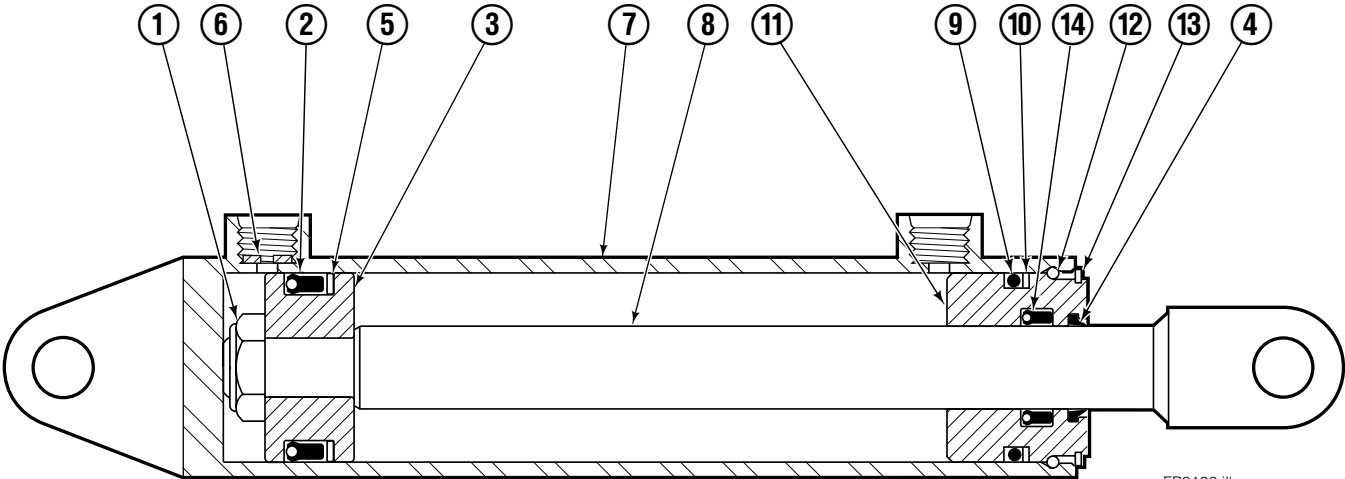

Safety Decals

Mounting Group Sideshifting

Reference:
BC-101
SK-5981
Mtg: 2S-3988
Frame: 4S-3972

55F							
REF	QTY	PART NO.	DESCRIPTION	REF	QTY	PART NO.	DESCRIPTION
		207327	Sideshifting Mounting ●	10	4	667225	Washer
1	1	395316	Frame	11	6	766154	Capscrew, M16x2,0x40-8.8
2	1	207185	Anchor Bracket	12	4	678990	Nut
3	2	601676	Fitting, 6-6	13	1	206909	Lug
4	1	206917	Center Bearing – 49" only	14	1	206910	Spacer
5	2	678525	Clevis Pin	15	2	684355	Lockwasher
6	2	672726	Hairpin Cotter	16	2	204187	Upper Bearing
7	1	675548	Cylinder Assembly ◆	17	2	207209	Lower Bearing
8	1	675550	Washer (orifice .085)	18	2	207578	Hose
9	2	204186	Lower Hook				

● Includes items 2 through 17.

◆ See Cylinder page for parts breakdown.

Sideshift Cylinder ITA Class III

FP0126.ill

55F			
REF	QTY	PART NO.	DESCRIPTION
		675548	Cylinder Assembly
1	1	553857	Nut
2	1	662452	■ Seal
3	1	553501	Piston
4	1	636851	■ Wiper
5	1	638247	■ Back-up Ring
6	1	675550	Washer (orifice .085 in.)
7	1	675549	Shell
8	1	553449	Rod
9	1	2785	■ O-Ring
10	1	615128	■ Back-up Ring
11	1	553500	Retainer
12	1	553856	Retaining Ring
13	1	7202	Snap Ring
14	1	641835	■ Seal
		553861	Service Kit