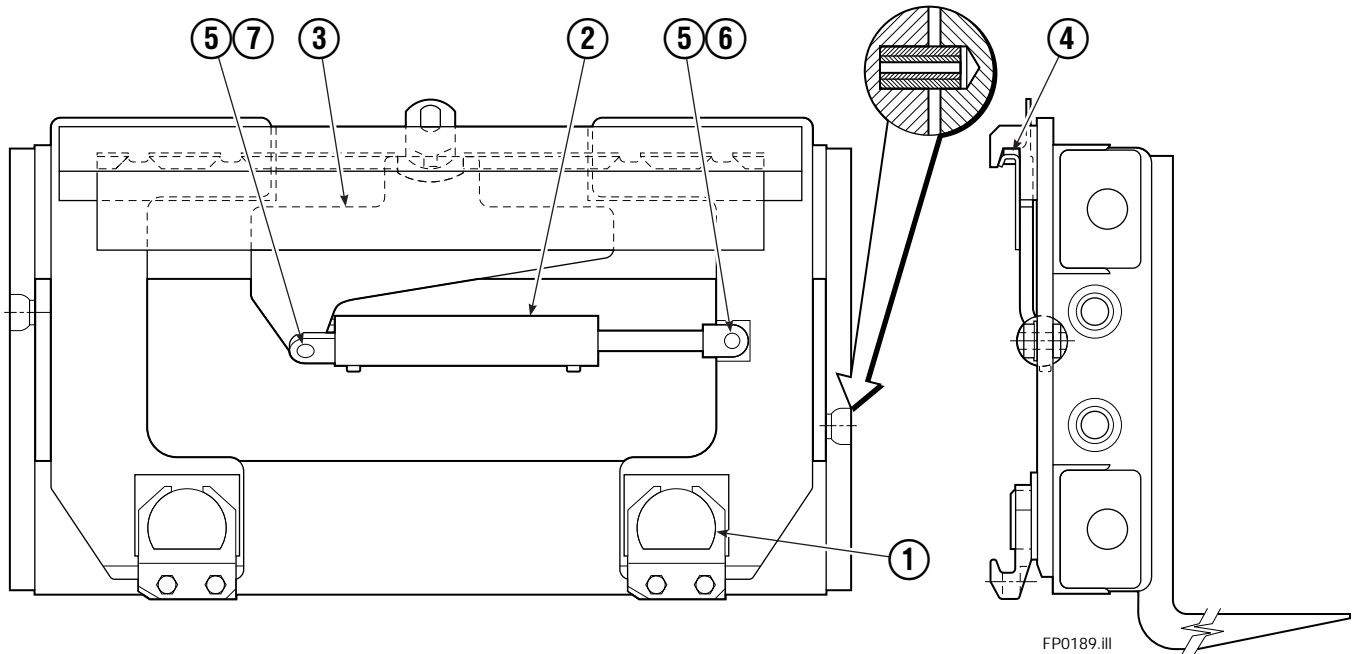

- Included in Service Kit 668864.
- ★ Includes items 1 thru 8 only.
- ▲ See Frame and Weldment Assembly page.
- For eliminating regeneration circuit only.
(See Technical Bulletin Number 121)

Cylinder

120C			
REF	QTY	PART NO.	DESCRIPTION
		383027	Cylinder Assembly
1	2	■ 6511	Cotter Pin
2	2	■ 667667	Retainer
3	2	■ 667668	Nut
4	1	584457	Shell
5	1	558402	Piston
6	1	✕ 2722	O-Ring
7	1	✕ 557376	Seal
8	1	✕ 2791	O-Ring
9	1	✕ 615134	Back-Up Ring
10	1	667675	Retainer
11	1	✕ 662451	Seal
12	1	✕ 638246	Nylon Ring
13	1	✕ 628047	Wiper
14	1	561012	Nut
15	1	584458	Rod
16	1	667676	Washer
17	1	829237	Spacer
18	1	✕ 671049	Seal Loader, Piston
19	1	✕ 671052	Seal Loader, Retainer
		667723	Service Kit

✕ Included in Service Kit.

■ Included in Nut Service Kit 668925.

Ref: S-5564, S-5565

Common Parts Group

120C			
REF	QTY	PART NO.	DESCRIPTION
		381515	Common Parts Group
1	2	676650	Bearing - Lower
2	1	686243	Cylinder Assembly ▲
3	1	841031	Anchor Bracket Weldment
4	2	672018	Bearing Segment - Upper
5	2	686217	Cotter Pin
6	1	686214	Pin - Clevis
7	1	686215	Pin - Clevis