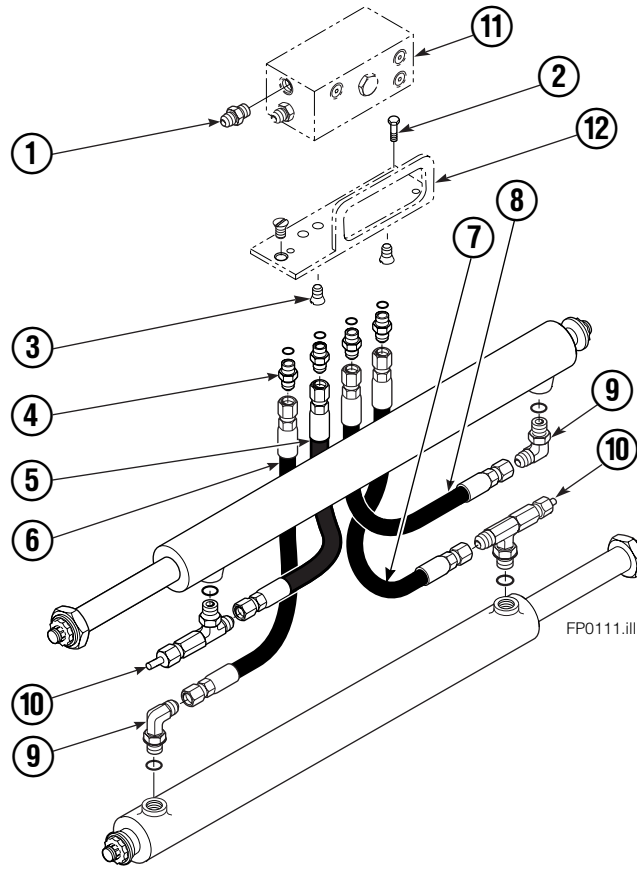

Reference: Hydraulic Group 381520
 Hose Group 384630
 Cylinder 383027
 Common Parts 381515

Hydraulic Valve Group

REF	QTY	PART NO.	DESCRIPTION
		381520	Hydraulic Valve Group
1	1	601377	Fitting, 8-8
2	1	643524	Capscrew
3	3	4750	Capscrew, .375x.750
4	4	611288	Fitting, 6-8
5	1	685673	Hose
6	1	209535	Hose
7	1	209535	Hose
8	1	685673	Hose
9	2	601676	Fitting, 6-6
10	2	617487	Restrictor Tee
11	1	668861	Valve Assembly
12	1	844137	Bracket

Reference: Hose Group: 384630, S-8704

Restrictor Fitting

REF	QTY	PART NO.	DESCRIPTION
		617487	Restrictor Assembly
1	1	617486	Tee
2	1	2698	O-Ring
3	1	11100	Setscrew
4	1	11099	Cap
5	1	5715	Jam Nut
6	1	2840	O-Ring

Check Valve Non-Sideshift

REF	QTY	PART NO.	DESCRIPTION
★		668861	Check Valve - Non-Sideshift
1	1	667490	Special Fitting
●	2	2841	O-Ring
3	1	667471	Spool
4	3	609455	Fitting
5	1	668862	Valve Body
6	1	678270	Check Valve - V.P.O.
●	1	661347	Service Kit
8	1	604510	Fitting, 6
10	1	▲	Bracket
11	4	670004	Capscrew, 1/2 NC x 1.25
12	4	6232	Washer
13	1	670000	Guard
■	1	676343	Regeneration Elimination Plug
		668864	Service Kit

- Included in Service Kit 668864.
- ★ Includes items 1 thru 8 only.
- ▲ See Frame and Weldment Assembly page.
- For eliminating regeneration circuit only.
(See Technical Bulletin Number 121)

Cylinder

120C			
REF	QTY	PART NO.	DESCRIPTION
		383027	Cylinder Assembly
1	2	■ 6511	Cotter Pin
2	2	■ 667667	Retainer
3	2	■ 667668	Nut
4	1	584457	Shell
5	1	558402	Piston
6	1	✕ 2722	O-Ring
7	1	✕ 557376	Seal
8	1	✕ 2791	O-Ring
9	1	✕ 615134	Back-Up Ring
10	1	667675	Retainer
11	1	✕ 662451	Seal
12	1	✕ 638246	Nylon Ring
13	1	✕ 628047	Wiper
14	1	561012	Nut
15	1	584458	Rod
16	1	667676	Washer
17	1	829237	Spacer
18	1	✕ 671049	Seal Loader, Piston
19	1	✕ 671052	Seal Loader, Retainer
		667723	Service Kit