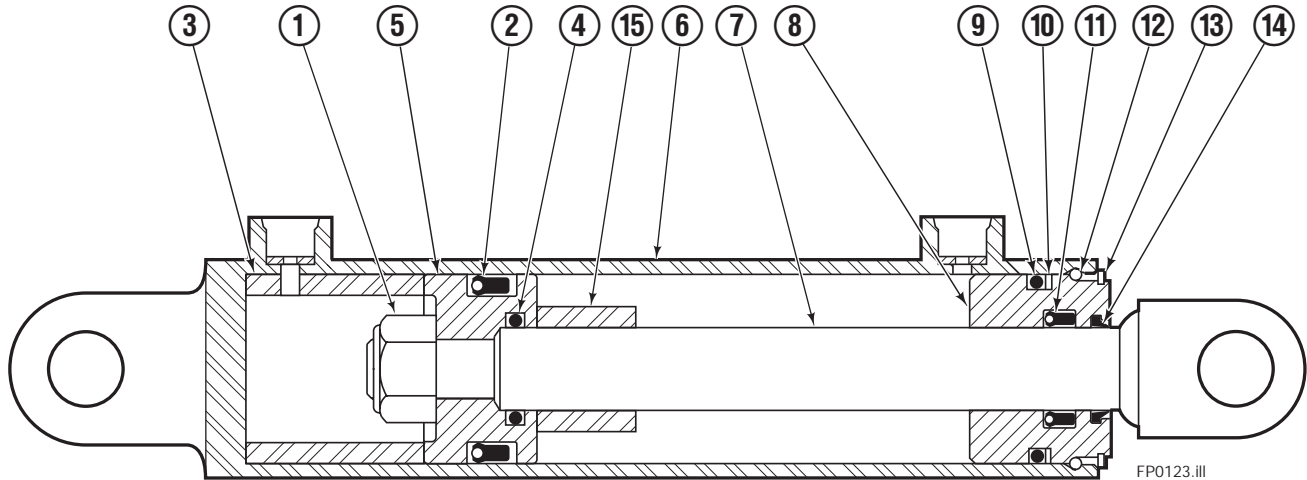

✕ Included in Service Kit.

■ Included in Nut Service Kit 668925.

Ref: S-5564, S-5565

Common Parts Group

120C			
REF	QTY	PART NO.	DESCRIPTION
		381515	Common Parts Group
1	2	676650	Bearing - Lower
2	1	686243	Cylinder Assembly ▲
3	1	841031	Anchor Bracket Weldment
4	2	672018	Bearing Segment - Upper
5	2	686217	Cotter Pin
6	1	686214	Pin - Clevis
7	1	686215	Pin - Clevis

▲ See Sideshift Cylinder page for parts breakdown.

Sideshift Cylinder

REF	QTY	PART NO.	DESCRIPTION
		686243	Cylinder Assembly
1	1	561012	Nut
■ 2	1	662457	Seal
3	1	564562	Spacer - Head
■ 4	1	2718	O-Ring
5	1	561427	Piston
6	1	561422	Shell
7	1	561422	Rod
8	1	561428	Retainer
■ 9	1	2791	O-Ring
■ 10	1	615134	Back-up Ring
■ 11	1	662449	Seal
12	1	561429	Retaining Ring
13	1	7215	Snap Ring
■ 14	1	626468	Wiper
15	1	---	Spacer - Rod
		561430	Service Kit