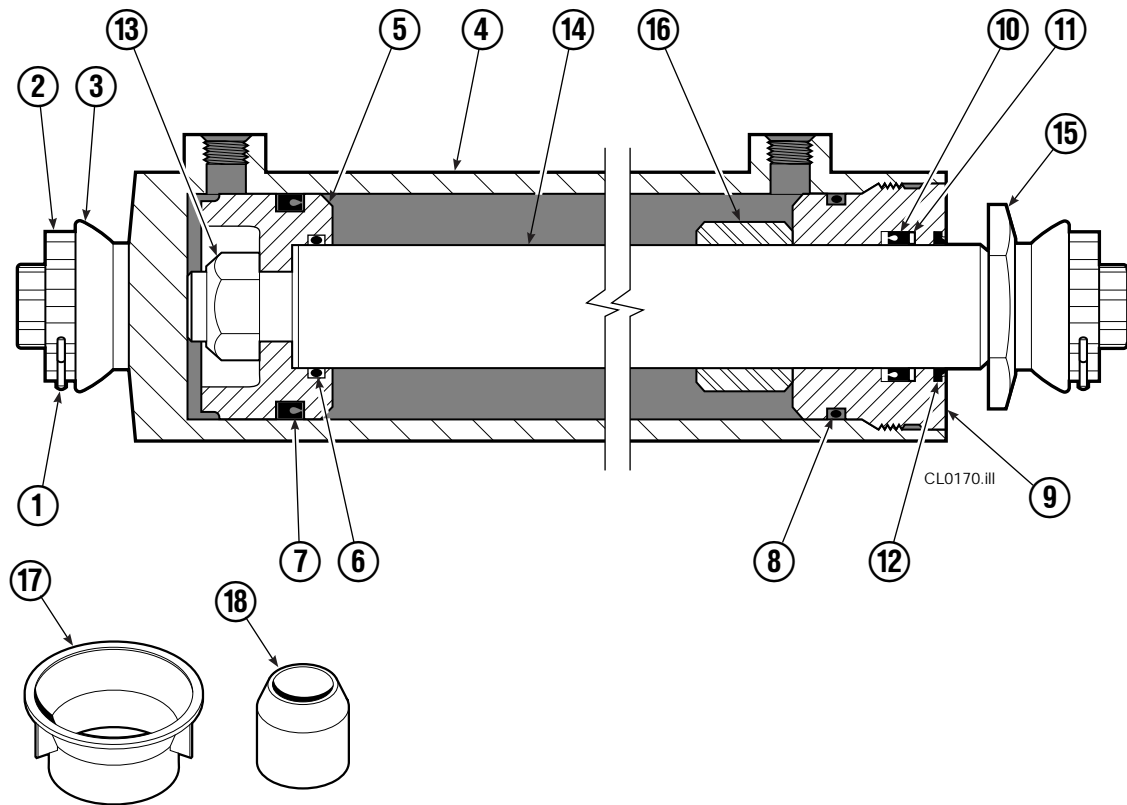

Reference: Hydraulic Group 381520
 Hose Group 384630
 Cylinder 383027
 Common Parts 381515

Hydraulic Valve Group

REF	QTY	PART NO.	DESCRIPTION
		381520	Hydraulic Valve Group
1	1	601377	Fitting, 8-8
2	1	643524	Capscrew
3	3	4750	Capscrew, .375x.750
4	4	611288	Fitting, 6-8
5	1	685673	Hose
6	1	209535	Hose
7	1	209535	Hose
8	1	685673	Hose
9	2	601676	Fitting, 6-6
10	2	617487	Restrictor Tee
11	1	668861	Valve Assembly
12	1	844137	Bracket

Reference: Hose Group: 384630, S-8704

Restrictor Fitting

REF	QTY	PART NO.	DESCRIPTION
		617487	Restrictor Assembly
1	1	617486	Tee
2	1	2698	O-Ring
3	1	11100	Setscrew
4	1	11099	Cap
5	1	5715	Jam Nut
6	1	2840	O-Ring

Check Valve Non-Sideshift

REF	QTY	PART NO.	DESCRIPTION
★		668861	Check Valve - Non-Sideshift
1	1	667490	Special Fitting
●	2	2841	O-Ring
3	1	667471	Spool
4	3	609455	Fitting
5	1	668862	Valve Body
6	1	678270	Check Valve - V.P.O.
●	1	661347	Service Kit
8	1	604510	Fitting, 6
10	1	▲	Bracket
11	4	670004	Capscrew, 1/2 NC x 1.25
12	4	6232	Washer
13	1	670000	Guard
■	1	676343	Regeneration Elimination Plug
		668864	Service Kit

- Included in Service Kit 668864.
- ★ Includes items 1 thru 8 only.
- ▲ See Frame and Weldment Assembly page.
- For eliminating regeneration circuit only.
(See Technical Bulletin Number 121)

Cylinder

120C			
REF	QTY	PART NO.	DESCRIPTION
		383027	Cylinder Assembly
1	2	■ 6511	Cotter Pin
2	2	■ 667667	Retainer
3	2	■ 667668	Nut
4	1	584457	Shell
5	1	558402	Piston
6	1	✕ 2722	O-Ring
7	1	✕ 557376	Seal
8	1	✕ 2791	O-Ring
9	1	✕ 615134	Back-Up Ring
10	1	667675	Retainer
11	1	✕ 662451	Seal
12	1	✕ 638246	Nylon Ring
13	1	✕ 628047	Wiper
14	1	561012	Nut
15	1	584458	Rod
16	1	667676	Washer
17	1	829237	Spacer
18	1	✕ 671049	Seal Loader, Piston
19	1	✕ 671052	Seal Loader, Retainer
		667723	Service Kit