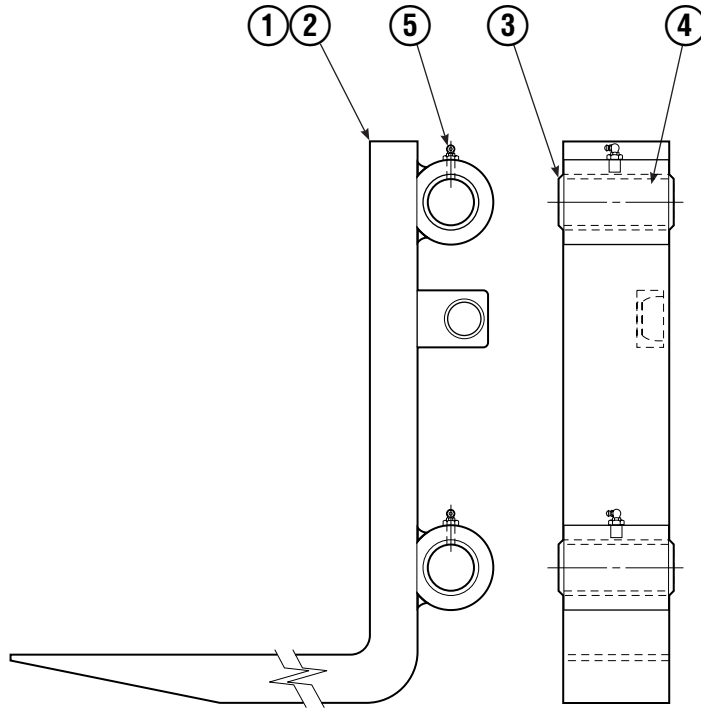

Fork Group

FP0191.III

REF	QTY	PART NO.	DESCRIPTION
		214467	Fork Group
1	1	840214	Fork, L.H.
2	1	840209	Fork, R.H.
3	8	7223	Retaining Ring
4	4	828468	Bushing
5	4	828471	Lube Fitting