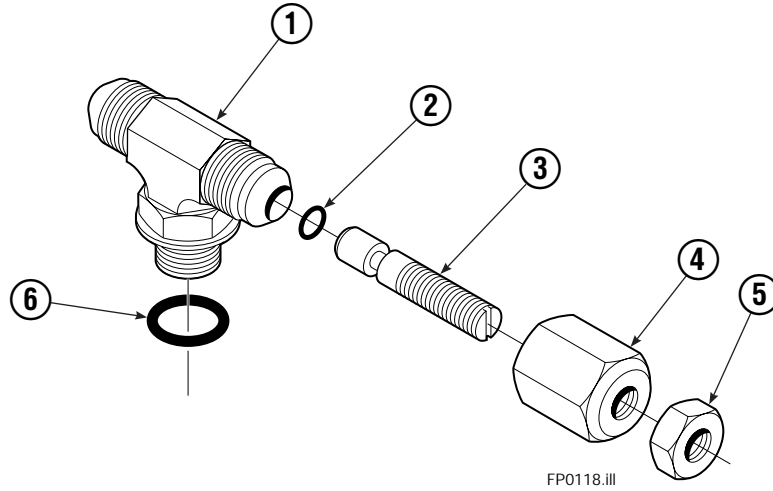

Reference: Hydraulic Group 381520
 Hose Group 384630
 Cylinder 383027
 Common Parts 381515

Hydraulic Valve Group

REF	QTY	PART NO.	DESCRIPTION
		381520	Hydraulic Valve Group
1	1	601377	Fitting, 8-8
2	1	643524	Capscrew
3	3	4750	Capscrew, .375x.750
4	4	611288	Fitting, 6-8
5	1	685673	Hose
6	1	209535	Hose
7	1	209535	Hose
8	1	685673	Hose
9	2	601676	Fitting, 6-6
10	2	617487	Restrictor Tee
11	1	668861	Valve Assembly
12	1	844137	Bracket

Reference: Hose Group: 384630, S-8704

Restrictor Fitting

REF	QTY	PART NO.	DESCRIPTION
		617487	Restrictor Assembly
1	1	617486	Tee
2	1	2698	O-Ring
3	1	11100	Setscrew
4	1	11099	Cap
5	1	5715	Jam Nut
6	1	2840	O-Ring

- Included in Service Kit 668864.
- ★ Includes items 1 thru 8 only.
- ▲ See Frame and Weldment Assembly page.
- For eliminating regeneration circuit only.
(See Technical Bulletin Number 121)

Cylinder

120C			
REF	QTY	PART NO.	DESCRIPTION
		383027	Cylinder Assembly
1	2	■ 6511	Cotter Pin
2	2	■ 667667	Retainer
3	2	■ 667668	Nut
4	1	584457	Shell
5	1	558402	Piston
6	1	✕ 2722	O-Ring
7	1	✕ 557376	Seal
8	1	✕ 2791	O-Ring
9	1	✕ 615134	Back-Up Ring
10	1	667675	Retainer
11	1	✕ 662451	Seal
12	1	✕ 638246	Nylon Ring
13	1	✕ 628047	Wiper
14	1	561012	Nut
15	1	584458	Rod
16	1	667676	Washer
17	1	829237	Spacer
18	1	✕ 671049	Seal Loader, Piston
19	1	✕ 671052	Seal Loader, Retainer
		667723	Service Kit