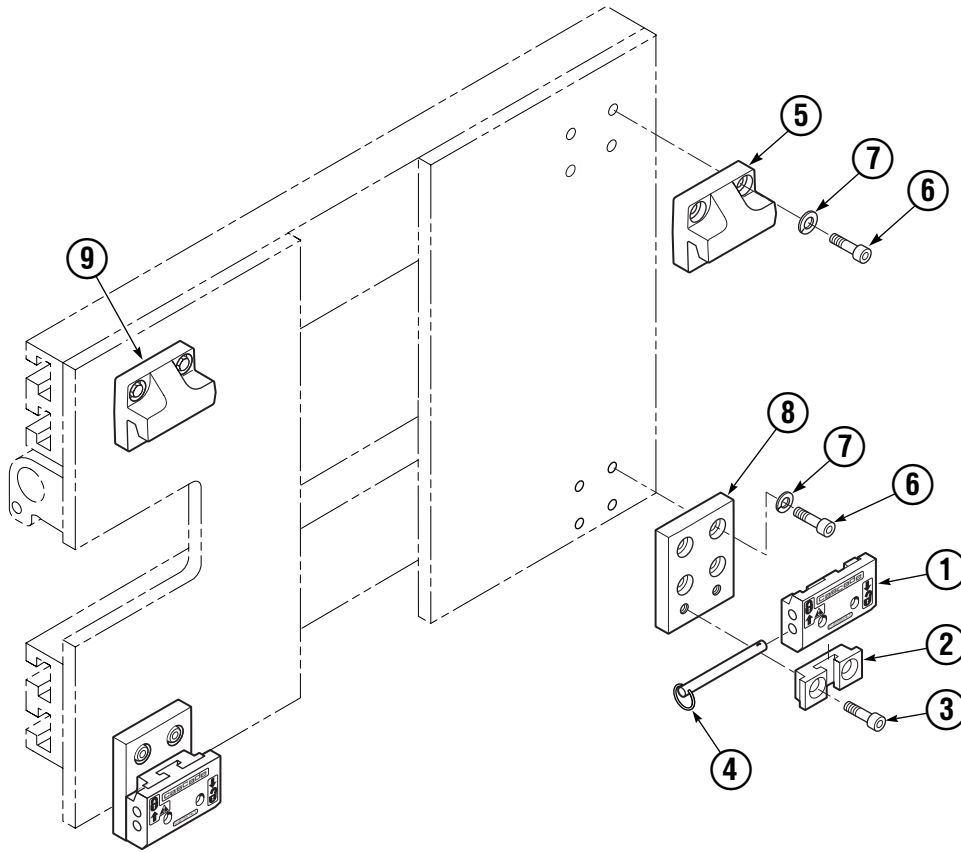

● Included in Service Kit 667513.

■ For eliminating regeneration circuit only. See Tech. Bulletin 121.

Reference: SK-5302.

Arms and Pads

35D							
REF	QTY	PART NO.	DESCRIPTION	REF	QTY	PART NO.	DESCRIPTION
1	1	222369	Contact Pad, LH	10	4	210161	Pin
	1	222369	Contact Pad, RH	11	4	787372	Capscrew, M8 x 20
2	1	220959	Arm - LH	12	4	682999	Eye Pin
3	1	221088	Arm - RH	13	8	675620	Washer, M10
4	1	210403	Stabilizer - LH	14	8	200590	Bushing
5	1	210406	Stabilizer - RH	15	12	766646	Capscrew, M10 x 20
6	2	210180	Filler Block - LH Upper/RH Lower	16	12	768706	Capscrew, M12 x 35
7	2	210179	Filler Block - RH Lower/RH Upper	17	12	773842	Nut, M12
8	2	210154	Spring	18	▲	676841	Contact Pad Repair Kit
9	4	203405	Capscrew, M10 x 16	19	4	787398	Washer, M8
10	4	210161	Pin	20	1	675626	Tool - Bushing Driver
11	4	787372	Capscrew, M8 x 20				

Reference: 210409, 210495, SK-6390.

▲ Repairs one hole.

Backrest Group

35D			
REF	QTY	PART NO.	DESCRIPTION
		221577	Backrest Group
1	1	669897	Backrest
2	8	768810	Capscrew, M10x30
3	8	667910	Washer, M10
4	8	674356	Tube End

Reference: SK-6390.

Mounting Group

CL0644.III

Class III			
REF	QTY	PART NO.	DESCRIPTION
		3011057	Mounting Group
		3011058	Lower Hook Group ▲
1	2	675957	Lower Hook
2	2	675958	Guide
3	4	685262	Capscrew
4	2	678832	Pin
5	1	650050	Upper Hook - RH
6	16	769573	Capscrew
7	16	678992	Lockwasher
8	2	3011053	Adapter Plate
9	1	666017	Upper Hook - LH