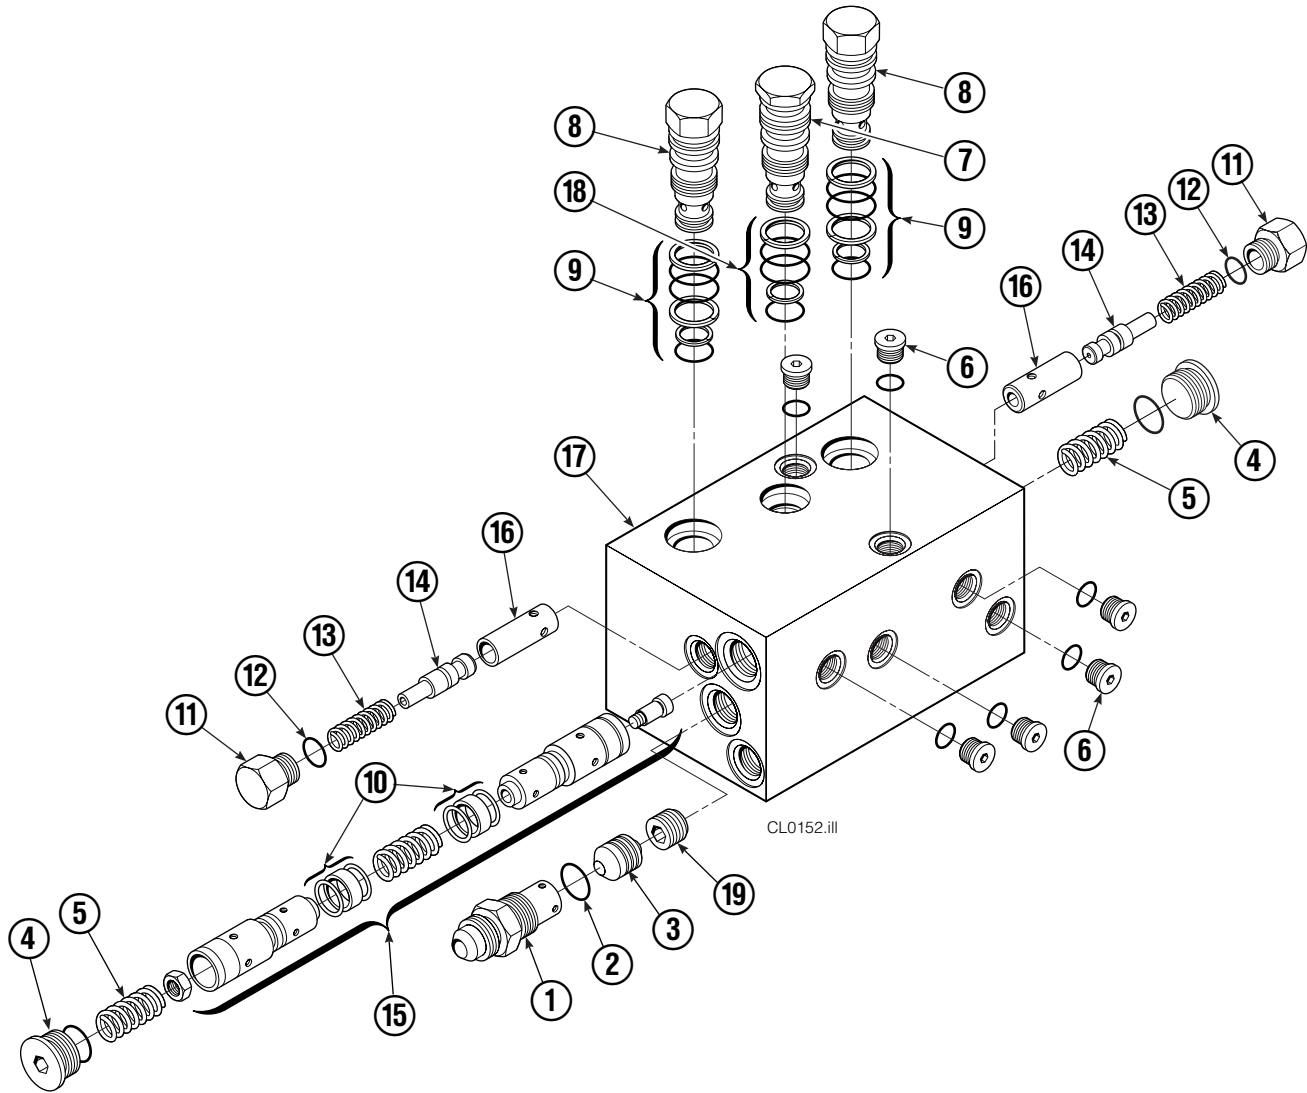

■ Includes two .015 Shims, and eight .020 Shims.

Reference: SK-6390.

▲ See Cylinder page or parts breakdown.

Cylinder

35D			
REF	QTY	PART NO.	DESCRIPTION
		671573	Cylinder Assembly
1	2	6510	Cotter Pin ■
2	2	667624	Nut Retainer ■
3	2	667625	Nut ■
4	1	671574	Shell
5	1	602580	Fitting
6	1	558400	Piston
7	1	2716	O-Ring ▲
8	1	662454	Seal ▲
9	1	667626	Washer
10	1	2787	O-Ring ▲
11	1	615130	Back-Up Ring ▲
12	1	667917	Retainer
13	1	662448	Seal ▲
14	1	638243	Nylon Ring ▲
15	1	636853	Wiper ▲
16	1	668031	Nut
17	1	671571	Rod
18	1	671049	Seal Loader, Piston ▲
19	1	671052	Seal Loader, Retainer ▲
		667995	Service Kit

▲ Included in Service Kit 667995.

■ Included in Nut Service Kit 668926.

Reference: S-7662.

Check Valve

REF	QTY	PART NO.	DESCRIPTION	REF	QTY	PART NO.	DESCRIPTION
		669762	Check Valve – Flow Divider	11	2	667494	Fitting
1	1	667490	Special Fitting	12	2	2840	O-Ring ●
2	1	2841	O-Ring ●	13	2	673098	Spring
3	1	667471	Spool	14	2	667492	Poppet
4	2	609453	Fitting, 10	15	1	673089	Spool Assembly
5	2	667487	Spring	16	2	667491	Sleeve
6	6	604510	Fitting, 6	17	1	669763	Valve Body
7	1	678270	Check Valve – VPO	18	1	661347	Service Kit ●
8	2	659058	Check Valve – PO	19	1	676343	Regeneration Elimination Plug ■
9	2	667516	Service Kit ●			667513	Service Kit
10	1	679846	Low Flow Spool Kit				