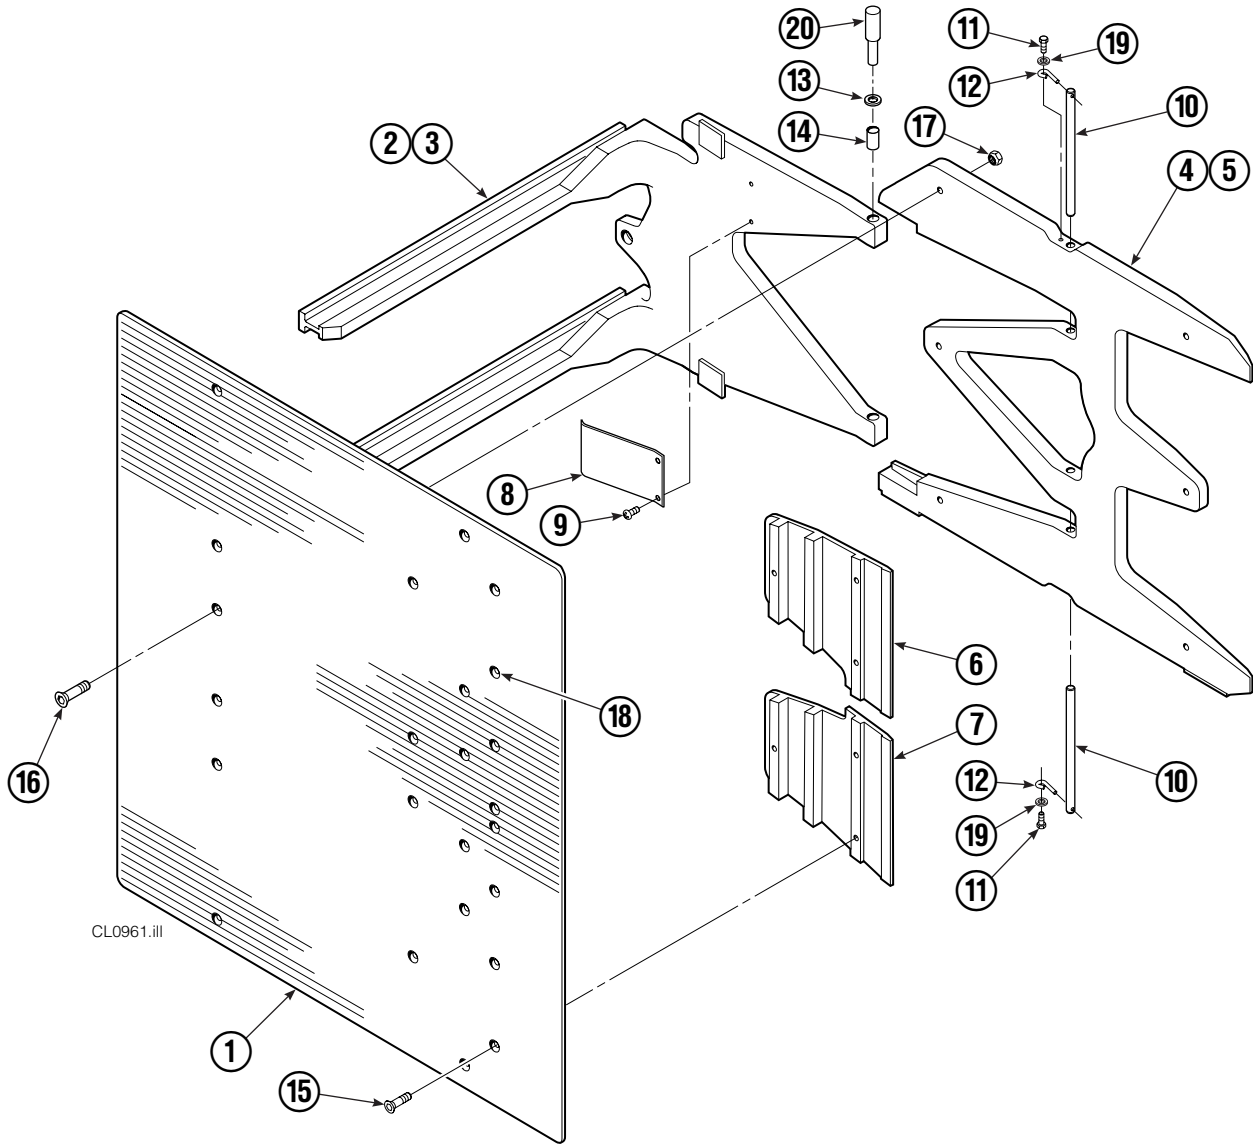

■ Includes two .015 Shims, and eight .020 Shims.

Reference: SK-6390.

▲ See Cylinder page or parts breakdown.

Cylinder

35D			
REF	QTY	PART NO.	DESCRIPTION
		671573	Cylinder Assembly
1	2	6510	Cotter Pin ■
2	2	667624	Nut Retainer ■
3	2	667625	Nut ■
4	1	671574	Shell
5	1	602580	Fitting
6	1	558400	Piston
7	1	2716	O-Ring ▲
8	1	662454	Seal ▲
9	1	667626	Washer
10	1	2787	O-Ring ▲
11	1	615130	Back-Up Ring ▲
12	1	667917	Retainer
13	1	662448	Seal ▲
14	1	638243	Nylon Ring ▲
15	1	636853	Wiper ▲
16	1	668031	Nut
17	1	671571	Rod
18	1	671049	Seal Loader, Piston ▲
19	1	671052	Seal Loader, Retainer ▲
		667995	Service Kit

● Included in Service Kit 667513.

■ For eliminating regeneration circuit only. See Tech. Bulletin 121.

Reference: SK-5302.

Arms and Pads

35D							
REF	QTY	PART NO.	DESCRIPTION	REF	QTY	PART NO.	DESCRIPTION
1	1	222369	Contact Pad, LH	10	4	210161	Pin
	1	222369	Contact Pad, RH	11	4	787372	Capscrew, M8 x 20
2	1	220959	Arm - LH	12	4	682999	Eye Pin
3	1	221088	Arm - RH	13	8	675620	Washer, M10
4	1	210403	Stabilizer - LH	14	8	200590	Bushing
5	1	210406	Stabilizer - RH	15	12	766646	Capscrew, M10 x 20
6	2	210180	Filler Block - LH Upper/RH Lower	16	12	768706	Capscrew, M12 x 35
7	2	210179	Filler Block - RH Lower/RH Upper	17	12	773842	Nut, M12
8	2	210154	Spring	18	▲	676841	Contact Pad Repair Kit
9	4	203405	Capscrew, M10 x 16	19	4	787398	Washer, M8
10	4	210161	Pin	20	1	675626	Tool - Bushing Driver
11	4	787372	Capscrew, M8 x 20				