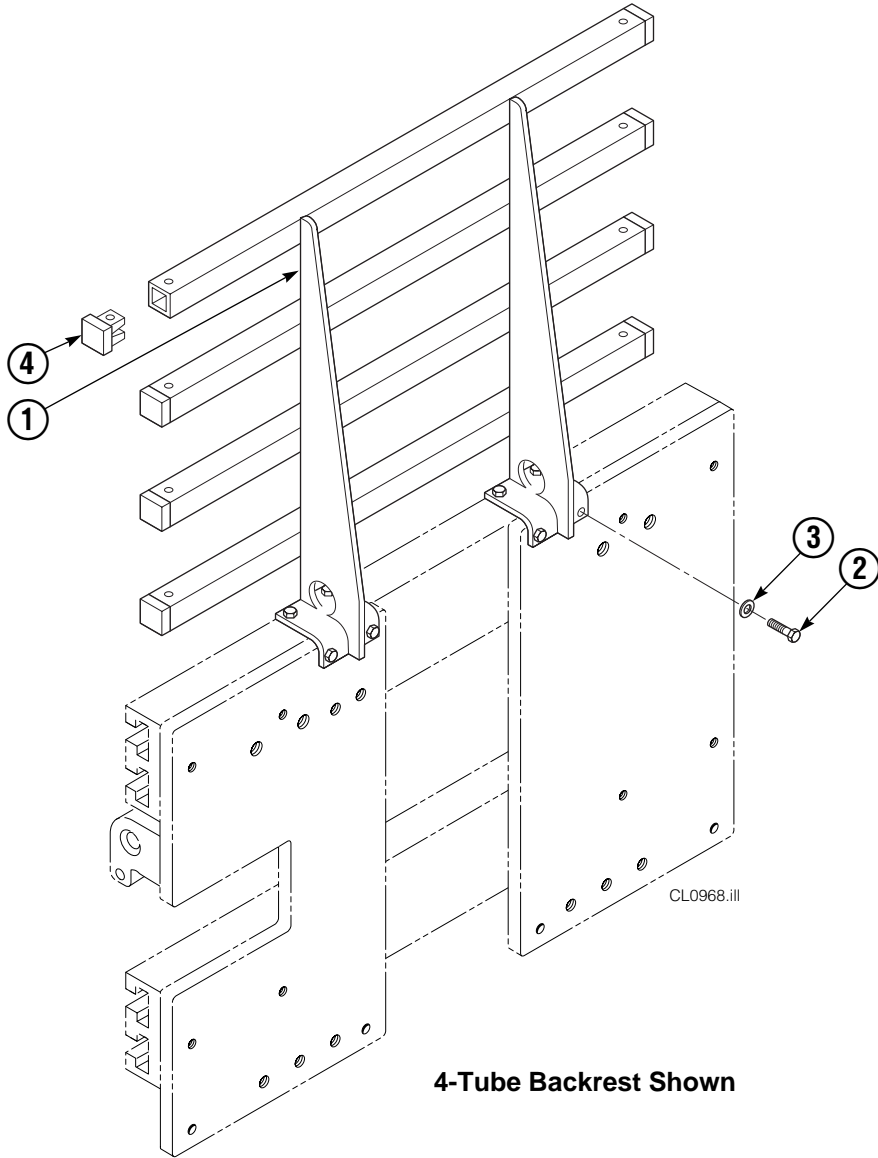

● Included in Service Kit 667513.

■ For eliminating regeneration circuit only. See Tech. Bulletin 121.

Reference: SK-5302.

Arms and Pads

35D							
REF	QTY	PART NO.	DESCRIPTION	REF	QTY	PART NO.	DESCRIPTION
1	1	222369	Contact Pad, LH	10	4	210161	Pin
	1	222369	Contact Pad, RH	11	4	787372	Capscrew, M8 x 20
2	1	220959	Arm - LH	12	4	682999	Eye Pin
3	1	221088	Arm - RH	13	8	675620	Washer, M10
4	1	210403	Stabilizer - LH	14	8	200590	Bushing
5	1	210406	Stabilizer - RH	15	12	766646	Capscrew, M10 x 20
6	2	210180	Filler Block - LH Upper/RH Lower	16	12	768706	Capscrew, M12 x 35
7	2	210179	Filler Block - RH Lower/RH Upper	17	12	773842	Nut, M12
8	2	210154	Spring	18	▲	676841	Contact Pad Repair Kit
9	4	203405	Capscrew, M10 x 16	19	4	787398	Washer, M8
10	4	210161	Pin	20	1	675626	Tool - Bushing Driver
11	4	787372	Capscrew, M8 x 20				

Reference: 210409, 210495, SK-6390.

▲ Repairs one hole.

Backrest Group

35D			
REF	QTY	PART NO.	DESCRIPTION
		221577	Backrest Group
1	1	669897	Backrest
2	8	768810	Capscrew, M10x30
3	8	667910	Washer, M10
4	8	674356	Tube End