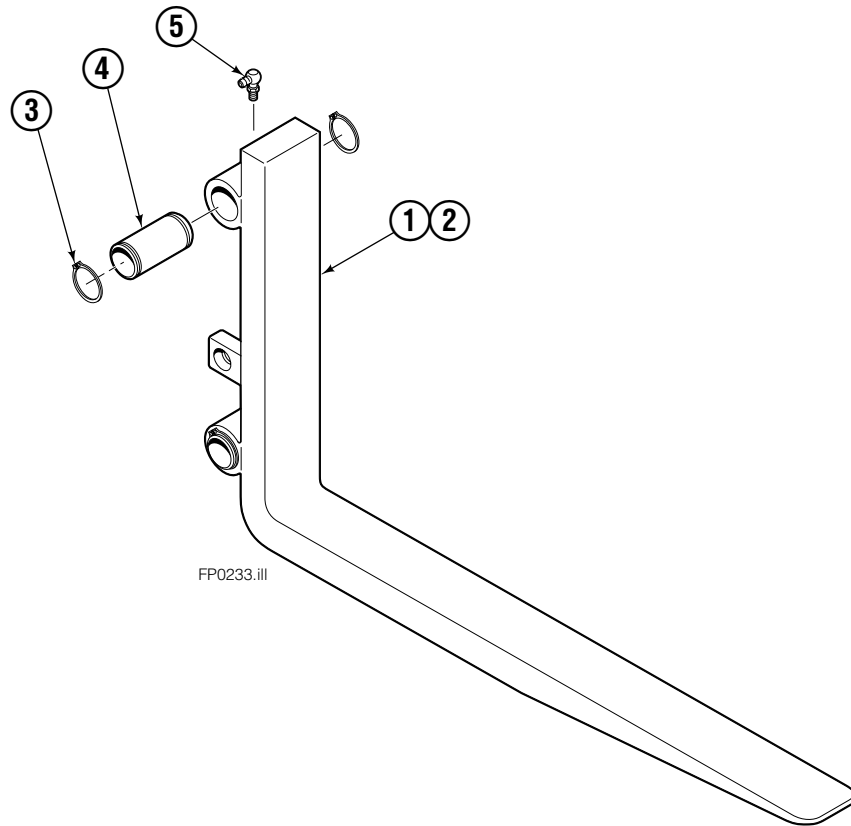

Fork Group

REF	QTY	PART NO.	DESCRIPTION
		214463	Fork Group
1	1	840211	Fork – LH
2	1	840206	Fork – RH
3	8	7223	Retaining Ring
4	4	828468	Bushing
5	4	828471	Grease Fitting