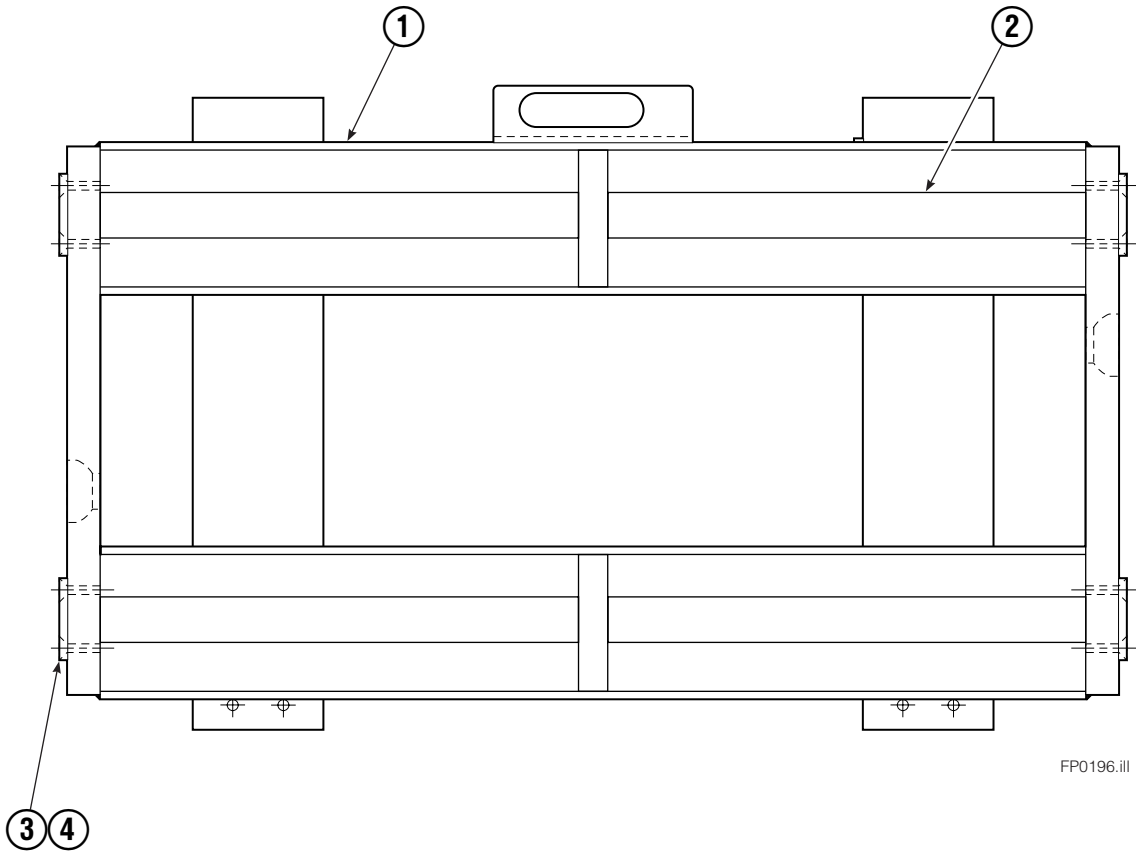

# Frame Group

FP0196.ill

REF	QTY	PART NO.	DESCRIPTION
		214431	Frame Group, 48 in. (Items 1 & 2)
		214444	Retainer Group (Items 3 & 4)
1	1	840223	Frame
2	2	830814	Shaft
3	4	830774	End Cover Plate
4	8	4771	Capscrew