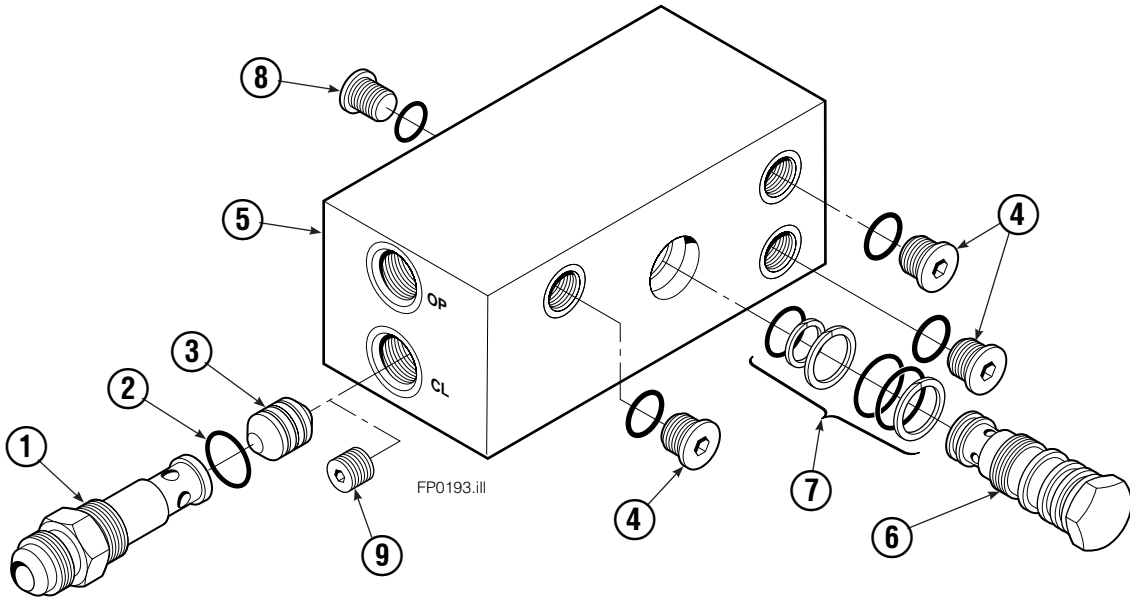

Valve Assembly

REF	QTY	PART NO.	DESCRIPTION
		668861	Check Valve
1	1	667490	Special Fitting
2	2	2841	● O-Ring
3	1	667471	Spool
4	3	609455	Fitting
5	1	668862	Valve Body
6	1	678270	Check Valve - V.P.O.
7	1	661347	● Service Kit
8	1	604510	Fitting, 6
9	1	676343	Regeneration Elimination Plug ■
		668864	Service Kit

- Included in Service Kit 668864.
- For eliminating regeneration circuit only.
  (See Technical Bulletin Number 121)