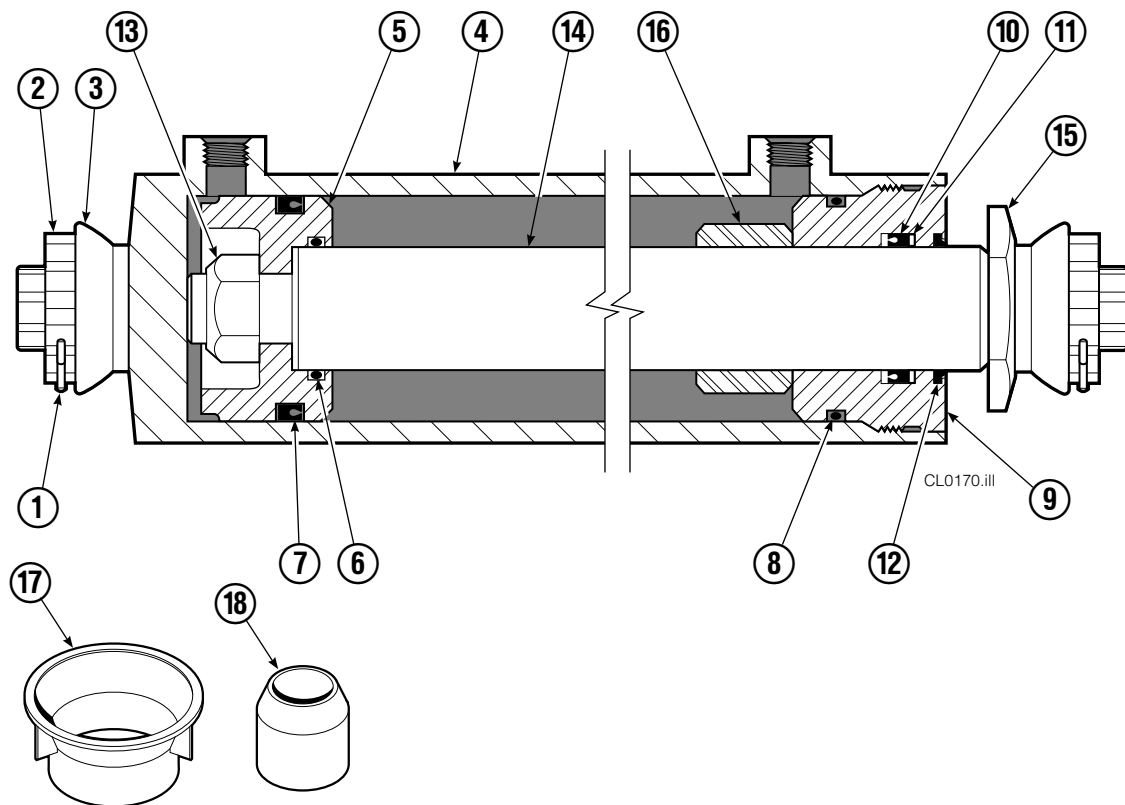

# Restrictor Fitting

FP0118.ill

REF	QTY	PART NO.	DESCRIPTION
		617487	Restrictor Assembly
1	1	617486	Tee
2	1	2698	O-Ring
3	1	11100	Setscrew
4	1	11099	Cap
5	1	5715	Jam Nut
6	1	2840	O-Ring

# Valve Assembly

REF	QTY	PART NO.	DESCRIPTION
		668861	Check Valve
1	1	667490	Special Fitting
2	2	2841	● O-Ring
3	1	667471	Spool
4	3	609455	Fitting
5	1	668862	Valve Body
6	1	678270	Check Valve - V.P.O.
7	1	661347	● Service Kit
8	1	604510	Fitting, 6
9	1	676343	Regeneration Elimination Plug ■
		668864	Service Kit

# Cylinder

REF	QTY	PART NO.	DESCRIPTION
		383034	Cylinder Assembly
1	2	6511	■ Cotter Pin
2	2	667667	■ Retainer
3	2	667668	■ Nut
4	1	564906	Shell
5	1	558402	Piston
6	1	2722	▲ O-Ring
7	1	57376	▲ Seal
8	1	2791	▲ O-Ring
9	1	615134	▲ Back-Up Ring
10	1	667675	Retainer
11	1	662451	▲ Seal
12	1	638246	▲ Nylon Ring
13	1	628047	▲ Wiper
14	1	561012	Nut
15	1	584479	Rod
16	1	667676	Washer
17	1	829236	Spacer
18	1	671049	▲ Seal Loader, Piston
19	1	671052	▲ Seal Loader, Retainer
		667723	Service Kit