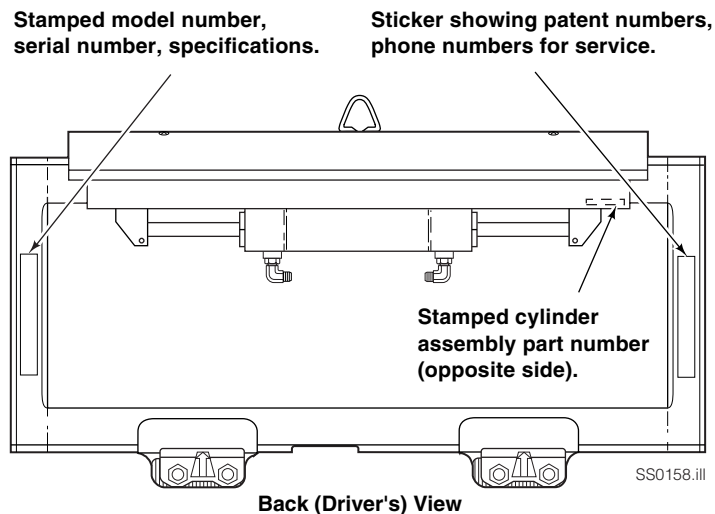

INSPECTION & MAINTENANCE

WARNING: After completing any service procedure, always test the sidsifter through five complete cycles. First test with no load, then test with a load to make sure the attachment operates correctly before returning it to the job.

Daily

Check items shown each day. Report problems to your supervisor. See Service Manual for maintenance and repair procedures.

100-Hour

Every time the lift truck is serviced or every 100 hours of truck operation, whichever comes first, complete the following maintenance procedures:

- Check for loose or missing bolts, worn or damaged hoses, hydraulic leaks, and damaged or missing fork stops.
- Inspect clearance between sidsifter lower hooks and truck lower carriage bar (Refer to Step 4, Installation). Tighten lower hook capscrews to 120 ft.-lbs (165 Nm).

500-Hour

After each 500 hours of truck operation, in addition to the 100-hour maintenance, perform the following procedures:

- Tighten backrest capscrews (Cascade) to 145 ft.-lbs. (195 Nm).
- Apply general-purpose lithium-based chassis grease to Sidsifter upper and lower bearings.

1000-Hour

After each 1000 hours of truck operation, in addition to the 100 and 500-hour maintenance, perform the following procedures:

- Inspect upper and lower bearings for wear. If any bearing is worn to less than 3/32 in. (2.5 mm) thickness, replace the entire bearing set. See Service Manual for replacement procedure.
- Inspect forks for wear (Use Cascade fork bar wear gauge 209560 and fork wear calipers 686093).

PARTS