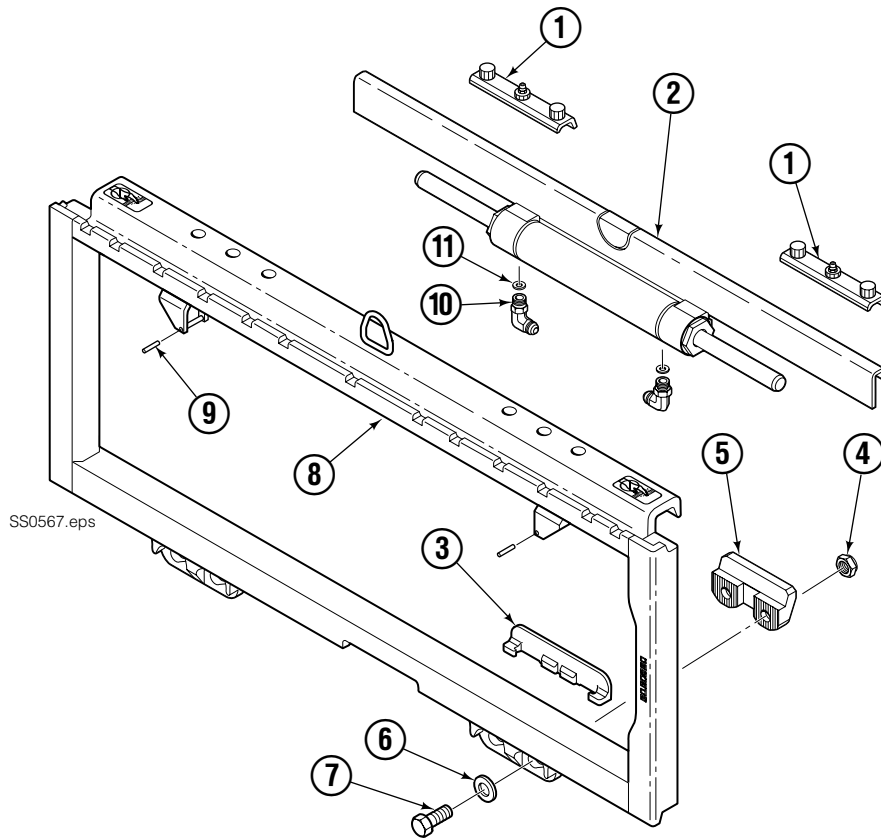

PARTS

Product Identification – This Section shows replacement parts for F-Series Sidsifters. The product model number and serial number are stamped on the back surface of the LH vertical bar (driver's view), and must be provided when ordering replacement parts. The cylinder/anchor bracket assembly part number is stamped on the front surface RH end of the anchor bracket (driver's view).

WARNING: For the safety of yourself and others, DO NOT install the parts shown in this Manual unless you have thoroughly reviewed the appropriate Service Manual.

Sideshift Group

55F							
REF	QTY	PART NO.	DESCRIPTION	REF	QTY	PART NO.	DESCRIPTION
1	2	228782	Upper Bearing	7	4	639121	◆ Capscrew, 5/8NC x 1.50 (or)
2	1	6025685	Cylinder ▲	7	4	752903	◆ Capscrew, M16 x 45
3	2	6000719	Lower Bearing	8	1	6035176	Frame ●
4	4	553857	◆ Nut, 5/8NC (or)	9	2	7890	Roll Pin
4	4	781534	◆ Nut, M16	10	2	601676	■ Fitting, 6-6
5	2	204186	◆ Lower Hook	11	2	6051919	Restrictor Washer
6	4	667225	◆ Washer				