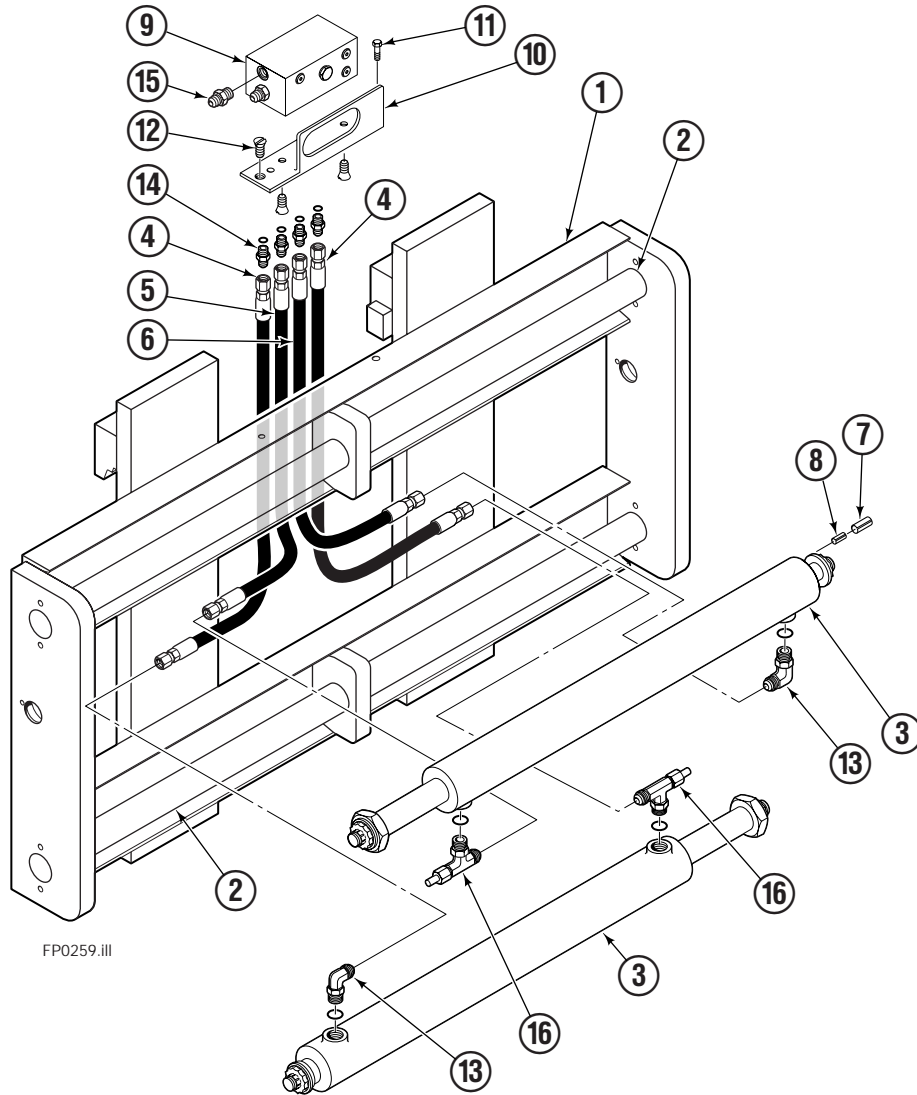

Frame Group

FP0259.iii

55C

REF	QTY	PART NO.	DESCRIPTION	REF	QTY	PART NO.	DESCRIPTION
		3010859	Frame Group - 42"	8	2	7861	Roll Pin
		384602	Hose Group	9	1	668861	Valve ▲
		381232	Hydraulic Group	10	1	844137	Bracket
1	1	3010153	Frame - 42"	11	1	643524	Capscrew, 3/8NCx.75 GR8
2	2	829045	Shaft	12	3	4750	Capscrew, 3/8NCx.75 GR8
3	2	829019	Cylinder ▲	13	2	601676	Fitting, 6-6
4	2	209522	Hose - 45"	14	4	611288	Fitting, 6-8
5	1	201256	Hose - 21"	15	1	601377	Fitting, 8-8
6	1	675954	Hose - 28"	16	2	617487	Restrictor ▲
7	2	7962	Roll Pin				

▲ See specific page for parts breakdown.

Reference: S-8704.