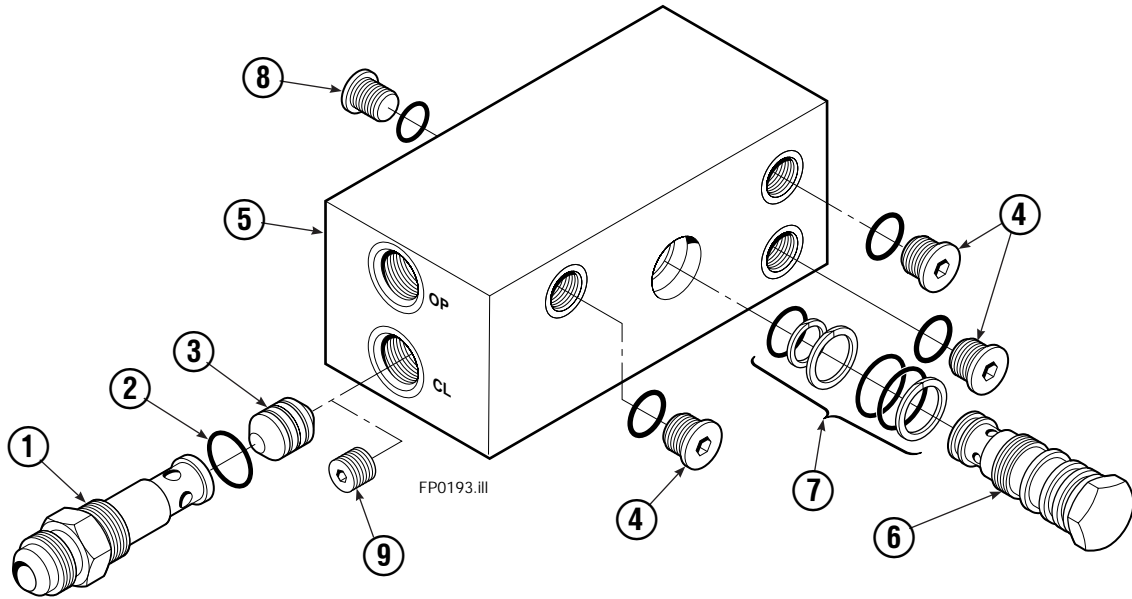

Valve Assembly

REF	QTY	PART NO.	DESCRIPTION
		668861	Check Valve
1	1	667490	Special Fitting
● 2	2	2841	O-Ring
3	1	667471	Spool
4	3	609455	Fitting
5	1	668862	Valve Body
6	1	678270	Check Valve - V.P.O.
● 7	1	661347	Service Kit
8	1	604510	Fitting, 6
■ 9	1	676343	Regeneration Elimination Plug
		668864	Service Kit

- Included in Service Kit 668864.
- For eliminating regeneration circuit only.
  (See Technical Bulletin Number 121)