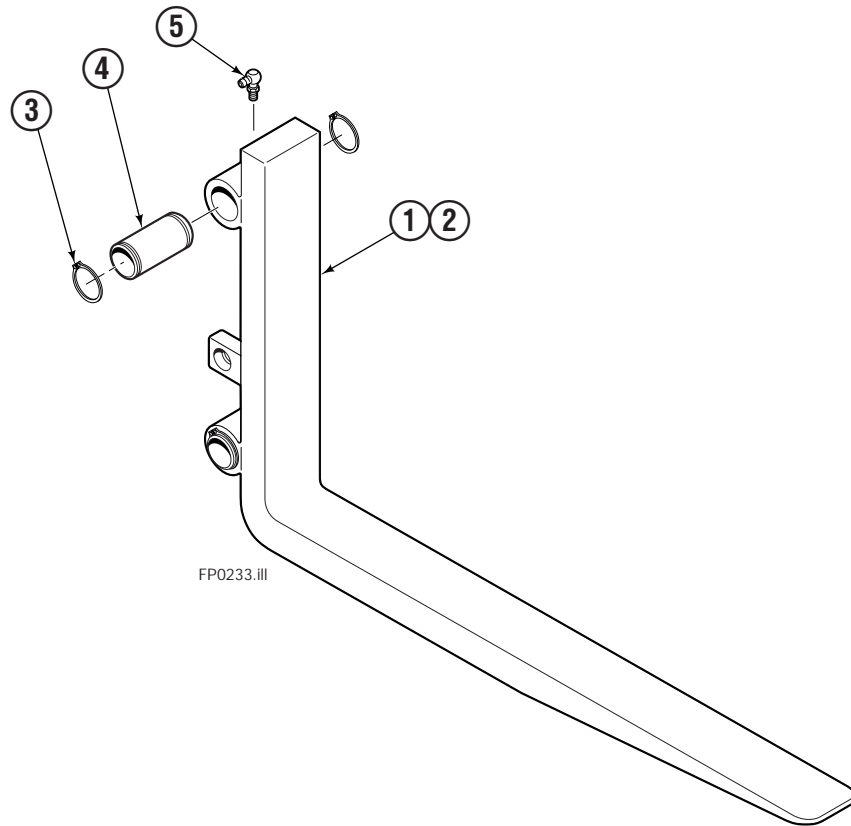

Fork Group

REF	QTY	PART NO.	DESCRIPTION
		214520	Fork Group
1	1	829037	Fork - LH
2	1	829031	Fork - RH
3	8	7205	Retaining Ring
4	4	825084	Bushing
5	4	7403	Grease Fitting