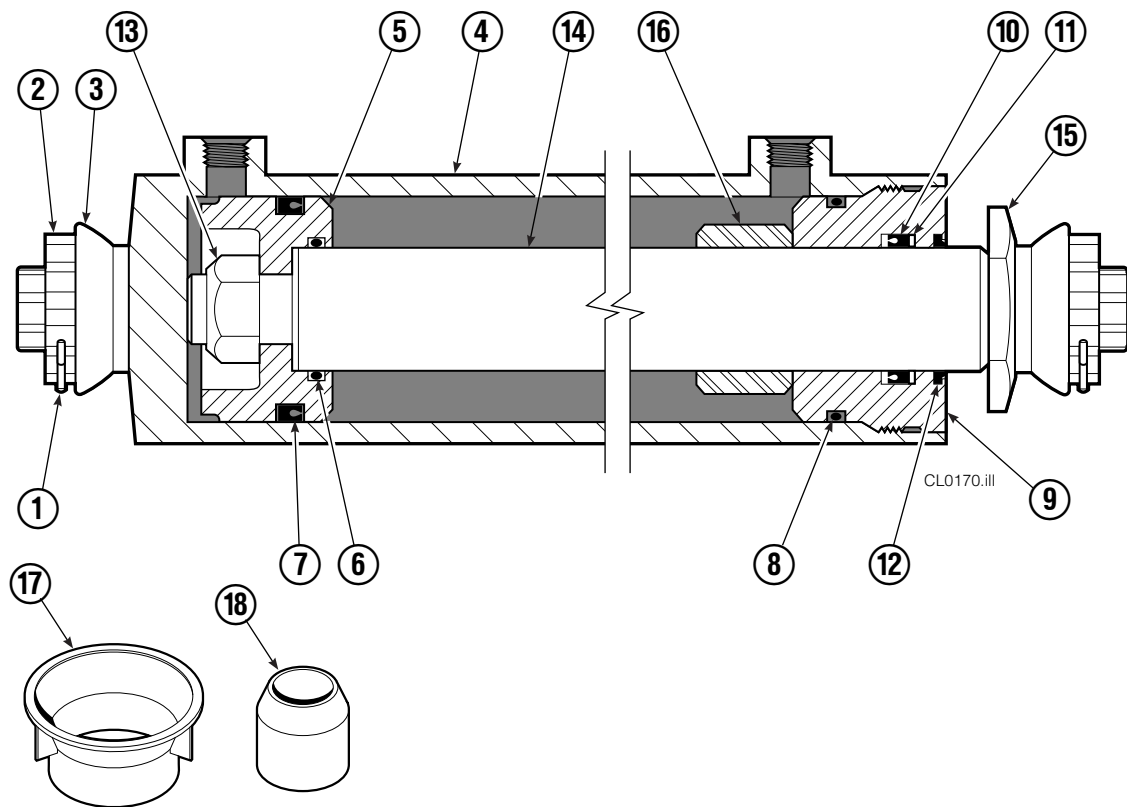

# Frame Group

100C							
REF	QTY	PART NO.	DESCRIPTION	REF	QTY	PART NO.	DESCRIPTION
		3010887	Frame Group – 48"	7	2	7882	Roll Pin
		384618	Hose Group	8	1	668861	Valve ▲
		381520	Hydraulic Group	9	2	617487	Restrictor ▲
1	1	3010897	Frame – 48"	10	1	844137	Bracket
2	2	829205	Shaft	11	1	643524	Capscrew, 3/8NCx.75 GR8
3	2	383034	Cylinder ▲	12	3	4750	Capscrew, 3/8NCx.75 GR8
4	2	681231	Hose – 53"	13	2	601676	Fitting, 6-6
5	2	380315	Hose – 31"	14	4	611288	Fitting, 6-8
6	2	7961	Roll Pin	15	1	601377	Fitting, 8-8

▲ See specific page for parts breakdown.  
Reference: S-8704.

# Cylinder

REF	QTY	PART NO.	DESCRIPTION
		383034	Cylinder Assembly
1	2	■ 6511	Cotter Pin
2	2	■ 667667	Retainer
3	2	■ 667668	Nut
4	1	564906	Shell
5	1	558402	Piston
6	1	X 2722	O-Ring
7	1	X 557376	Seal
8	1	X 2791	O-Ring
9	1	X 615134	Back-Up Ring
10	1	667675	Retainer
11	1	X 662451	Seal
12	1	X 638246	Nylon Ring
13	1	X 628047	Wiper
14	1	561012	Nut
15	1	584479	Rod
16	1	667676	Washer
17	1	829236	Spacer
18	1	X 671049	Seal Loader, Piston
19	1	X 671052	Seal Loader, Retainer
		667723	Service Kit