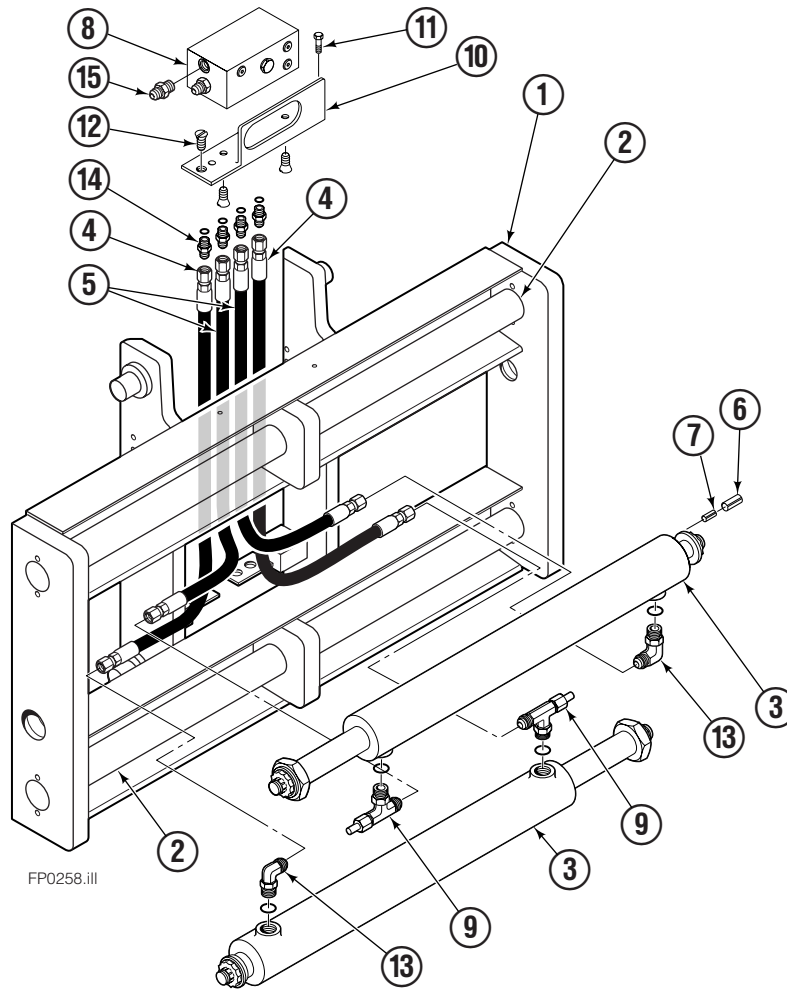

# Frame Group

100C							
REF	QTY	PART NO.	DESCRIPTION	REF	QTY	PART NO.	DESCRIPTION
		3010887	Frame Group – 48"	7	2	7882	Roll Pin
		384618	Hose Group	8	1	668861	Valve ▲
		381520	Hydraulic Group	9	2	617487	Restrictor ▲
1	1	3010897	Frame – 48"	10	1	844137	Bracket
2	2	829205	Shaft	11	1	643524	Capscrew, 3/8NCx.75 GR8
3	2	383034	Cylinder ▲	12	3	4750	Capscrew, 3/8NCx.75 GR8
4	2	681231	Hose – 53"	13	2	601676	Fitting, 6-6
5	2	380315	Hose – 31"	14	4	611288	Fitting, 6-8
6	2	7961	Roll Pin	15	1	601377	Fitting, 8-8

# Cylinder

REF	QTY	PART NO.	DESCRIPTION
		383034	Cylinder Assembly
1	2	■ 6511	Cotter Pin
2	2	■ 667667	Retainer
3	2	■ 667668	Nut
4	1	564906	Shell
5	1	558402	Piston
6	1	X 2722	O-Ring
7	1	X 557376	Seal
8	1	X 2791	O-Ring
9	1	X 615134	Back-Up Ring
10	1	667675	Retainer
11	1	X 662451	Seal
12	1	X 638246	Nylon Ring
13	1	X 628047	Wiper
14	1	561012	Nut
15	1	584479	Rod
16	1	667676	Washer
17	1	829236	Spacer
18	1	X 671049	Seal Loader, Piston
19	1	X 671052	Seal Loader, Retainer
		667723	Service Kit

# Valve Assembly

REF	QTY	PART NO.	DESCRIPTION
		668861	Check Valve
1	1	667490	Special Fitting
● 2	2	2841	O-Ring
3	1	667471	Spool
4	3	609455	Fitting
5	1	668862	Valve Body
6	1	678270	Check Valve - V.P.O.
● 7	1	661347	Service Kit
8	1	604510	Fitting, 6
■ 9	1	676343	Regeneration Elimination Plug
		668864	Service Kit

# Restrictor Fitting

REF	QTY	PART NO.	DESCRIPTION
		617487	Restrictor Assembly
1	1	617486	Tee
2	1	2698	O-Ring
3	1	11100	Setscrew
4	1	11099	Cap
5	1	5715	Jam Nut
6	1	2840	O-Ring