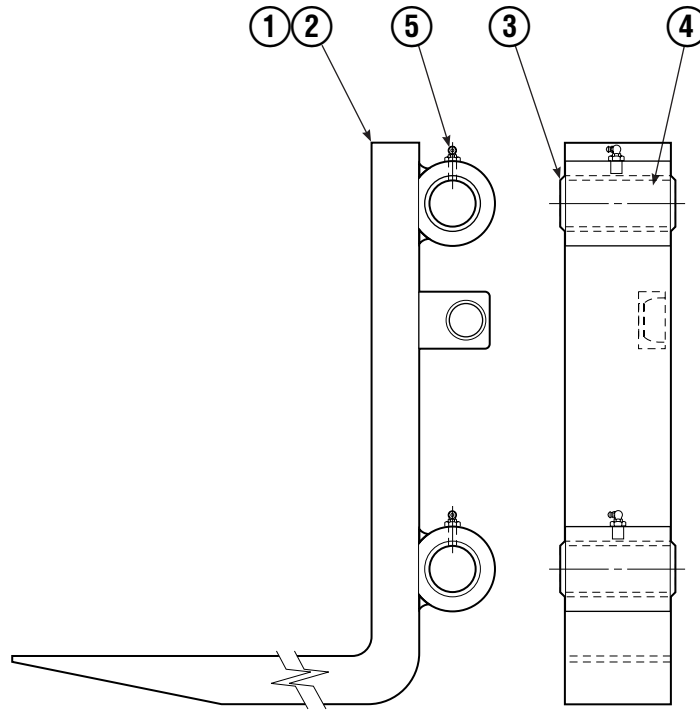

Fork Group

FP0191.iii

REF	QTY	36 in. PART NO.	42 in. PART NO.	48 in. PART NO.	54 in. PART NO.	60 in. PART NO.	72 in. PART NO.	96 in. PART NO.	DESCRIPTION
		214672	214673	214674	214675	214676	214677	214678	Fork Group
1	1	829195	829194	829193	829192	829191	393961	393963	Fork - L.H.
2	1	829185	829186	829187	829188	829189	393962	393964	Fork - R.H.
3	8	7217	7217	7217	7217	7217	7217	7217	Retaining Ring
4	4	827203	827203	827203	827203	827203	827203	827203	Bushing
5	4	828470	828470	828470	828470	828470	828470	828470	Grease Fitting