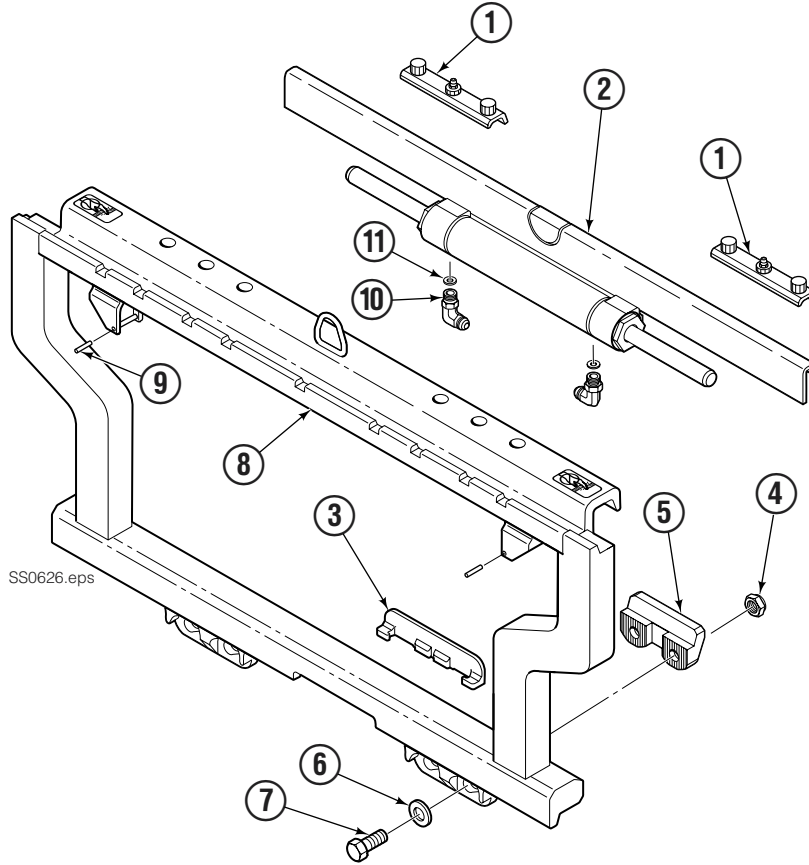

PARTS

Product Identification – This Section shows replacement parts for F-Series Sideshifters. The product model number and serial number are stamped on the back surface of the LH vertical bar (driver's view), and must be provided when ordering replacement parts. The cylinder/anchor bracket assembly part number is stamped on the front surface RH end of the anchor bracket (driver's view).

WARNING: For the safety of yourself and others, DO NOT install the parts shown in this Manual unless you have thoroughly reviewed the appropriate Service Manual.

Back (Driver's View)

Sideshift Group

55F							
REF	QTY	PART NO.	DESCRIPTION	REF	QTY	PART NO.	DESCRIPTION
1	2	228782	Upper Bearing	7	4	639121	◆ Capscrew, 5/8NC x 1.50 (or)
2	1	6051527	Cylinder ▲	7	4	752903	◆ Capscrew, M16 x 45
3	2	6000719	Lower Bearing	8	1	6049089	Frame ●
4	4	553857	◆ Nut, 5/8NC (or)	9	2	7890	Roll Pin
4	4	781534	◆ Nut, M16	10	2	601676	■ Fitting, 6-6
5	2	204186	◆ Lower Hook	11	2	221733	Restrictor Washer
6	4	667225	◆ Washer				