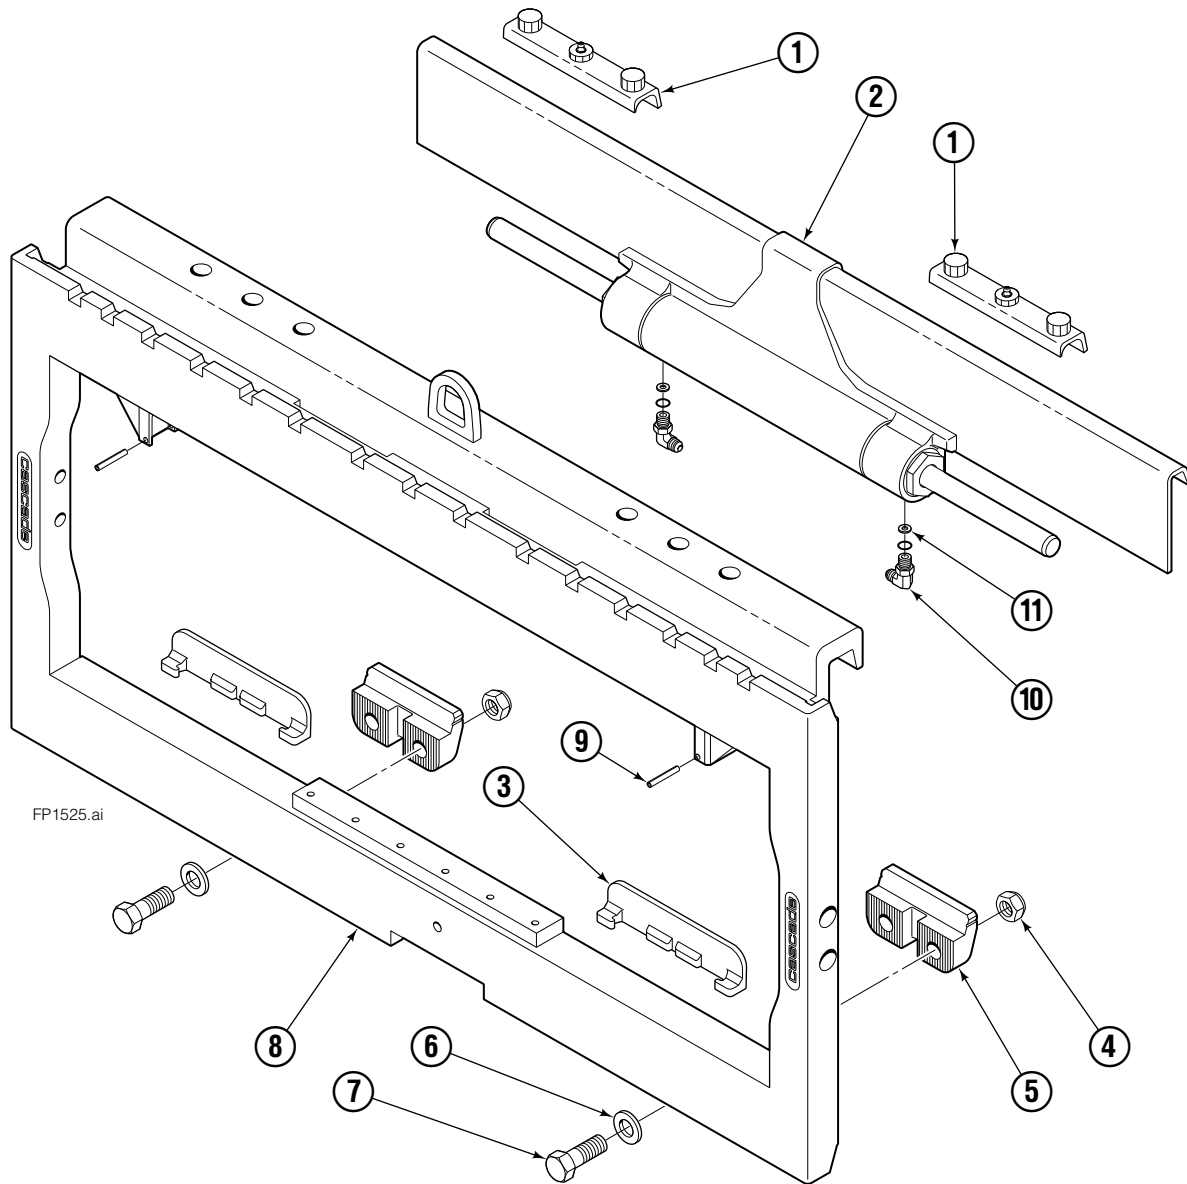

## Items that vary by width

120K/150K			
ASSEMBLY PART NO.	REF. NO. 1 ★ CYLINDER SHELL QTY 2	REF. NO. 2 ★ CYLINDER ROD QTY 2	REF. NO. 3 TUBE QTY 2
6804592	6079520	6079523	6079525

REF	QTY	PART NO.	DESCRIPTION
		6069312	Common Parts Group
4	1	6059224	Manifold
5	2	6059395	◆ Fork Carrier, Inner, 122/150/180 mm Fork
6	2	6059301	Fork Carrier, Outer
7	2	424115	Grease Fitting
8	2	6059267	Cylinder Head End
9	2	6042658	Restrictor Fitting
10	4	6059383	Shim
11	2	6059219	Cylinder Retainer
12	8	6059580	O-Ring, Retainer OD ✖
13	2	562132	Rod Seal, Retainer ✖
14	2	562131	Rod Wiper, Retainer ✖
15	4	6059382	Half-Ring Keeper
16	2	6059421	Piston Wear Ring ✖
17	2	6059422	Piston Seal ✖
18	4	6059419	Bearing, Composite
19	4	6059584	Wiper
20	2	6059459	Rod Retainer Plug
21	4	6405531	Capscrew, M12 x 160
22	2	6043332	Fitting, M10 to No.4 JIC ●
23	4	6042689	Fitting, M10 to EO-2 Tube
24	4	769577	Capscrew, M16 x 50 ■
25	4	678992	Lockwasher, M16 ■
26	4	767615	◆ Capscrew, M10 x 25
27	2	6059397	◆ Spacer Bar
28	2	—	Rod Spacer
29	2	8100527	Piston Spacer

★ If cylinder shell or rod needs replacing due to bending damage, order complete Fork Positioner Assembly.

◆ Included in Fork Carrier Assembly 6059395.

✖ Included in Cylinder Service Kit 6081752.

● Included in Fitting Group 6045440.

# Sideshift Assembly

120K							
REF	QTY	PART NO.	DESCRIPTION	REF	QTY	PART NO.	DESCRIPTION
1	2	6079936	Upper Bearing	7	4	768580	◆ Capscrew, M20 x 60
2	1	6802911	Cylinder ▲	8	1	6804780	Frame
3	2	6057162	Lower Bearing	9	2	7916	Roll Pin
4	4	783800	◆ Nut, M20	10	2	607616	■ Fitting, 6-6
5	2	6083157	◆ Lower Hook	11	2	221733	▼ Restrictor Washer
6	4	215419	◆ Washer, M20				