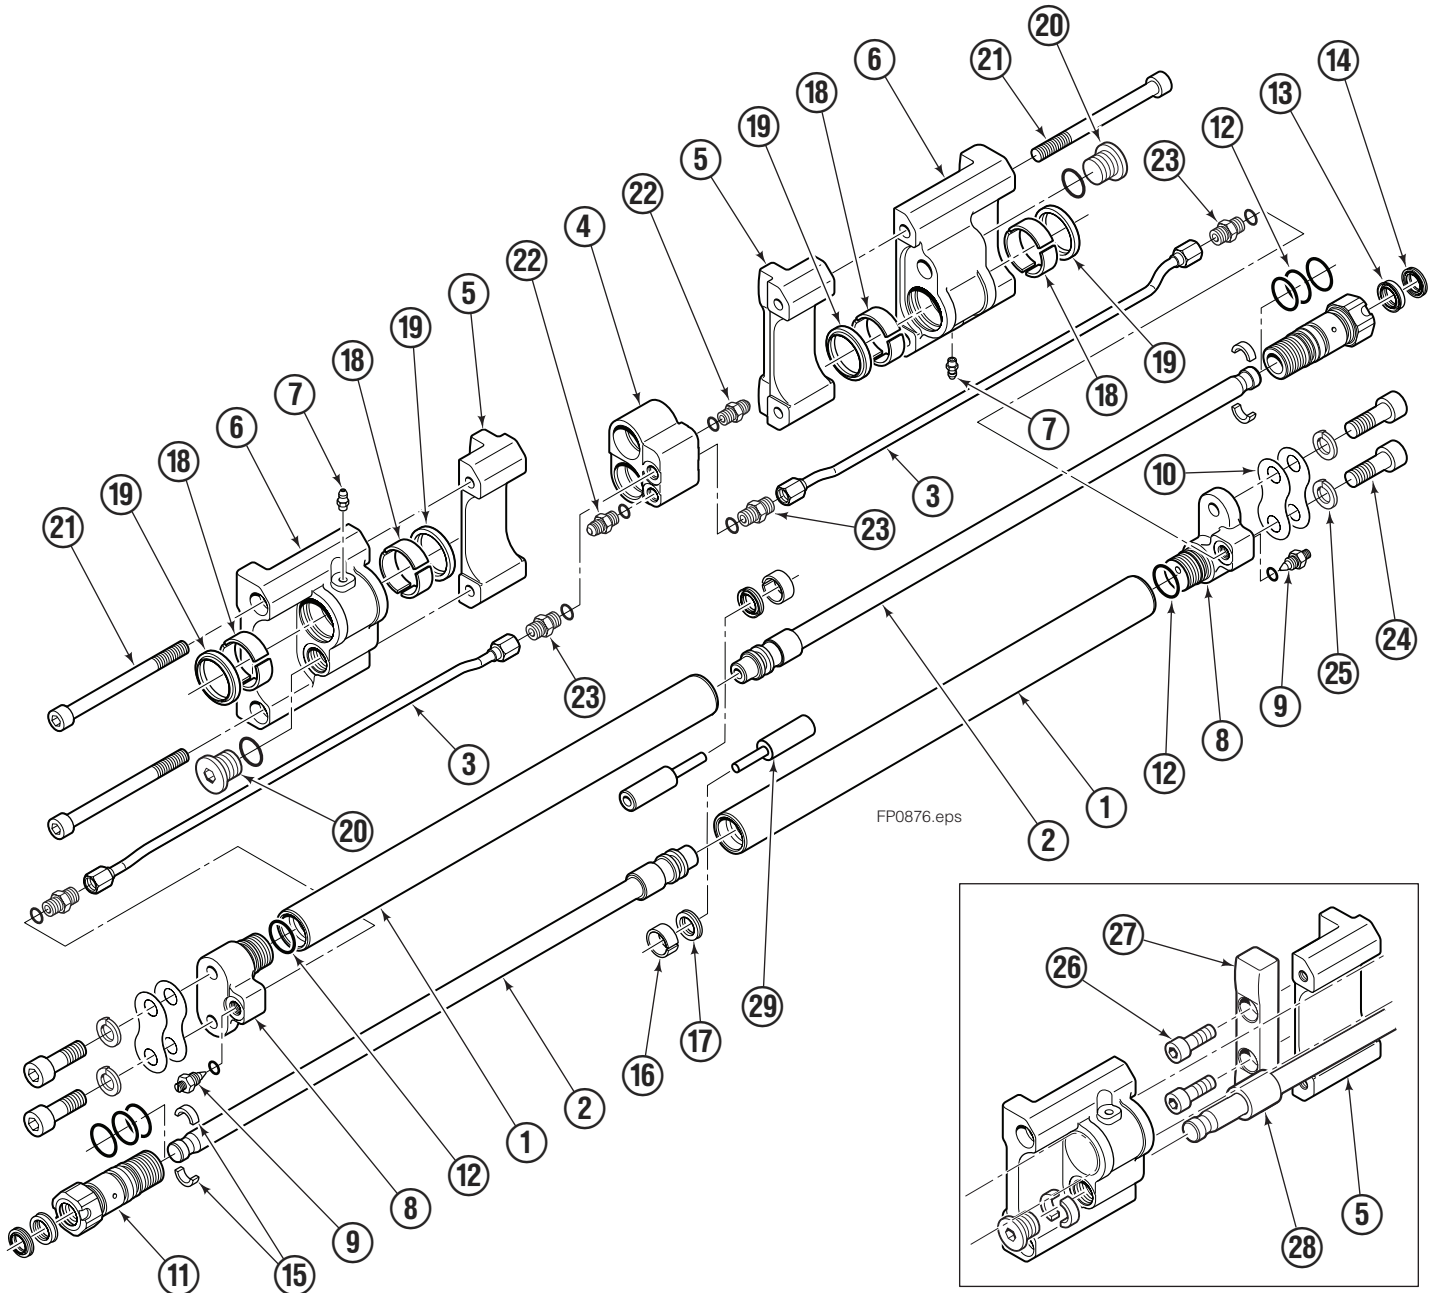

# Fork Positioner Assembly

Sticker showing operating pressure, phone numbers for service & parts.

Front View

Patent Sticker

Back (Driver's) View

FP0667.eps

Assembly part number (on LH fork carrier).

FP0876.eps

# Fork Positioner Assembly

## Items that vary by width

120K/150K			
ASSEMBLY PART NO.	REF. NO. 1 ★ CYLINDER SHELL QTY 2	REF. NO. 2 ★ CYLINDER ROD QTY 2	REF. NO. 3 TUBE QTY 2
6804592	6079520	6079523	6079525

REF	QTY	PART NO.	DESCRIPTION
		6069312	Common Parts Group
4	1	6059224	Manifold
5	2	6059395	◆ Fork Carrier, Inner, 122/150/180 mm Fork
6	2	6059301	Fork Carrier, Outer
7	2	424115	Grease Fitting
8	2	6059267	Cylinder Head End
9	2	6042658	Restrictor Fitting
10	4	6059383	Shim
11	2	6059219	Cylinder Retainer
12	8	6059580	O-Ring, Retainer OD ✖
13	2	562132	Rod Seal, Retainer ✖
14	2	562131	Rod Wiper, Retainer ✖
15	4	6059382	Half-Ring Keeper
16	2	6059421	Piston Wear Ring ✖
17	2	6059422	Piston Seal ✖
18	4	6059419	Bearing, Composite
19	4	6059584	Wiper
20	2	6059459	Rod Retainer Plug
21	4	6405531	Capscrew, M12 x 160
22	2	6043332	Fitting, M10 to No.4 JIC ●
23	4	6042689	Fitting, M10 to EO-2 Tube
24	4	769577	Capscrew, M16 x 50 ■
25	4	678992	Lockwasher, M16 ■
26	4	767615	◆ Capscrew, M10 x 25
27	2	6059397	◆ Spacer Bar
28	2	—	Rod Spacer
29	2	8100527	Piston Spacer

# Sideshift Assembly

120K							
REF	QTY	PART NO.	DESCRIPTION	REF	QTY	PART NO.	DESCRIPTION
1	2	6079936	Upper Bearing	7	4	768580	◆ Capscrew, M20 x 60
2	1	6802911	Cylinder ▲	8	1	6804780	Frame
3	2	6057162	Lower Bearing	9	2	7916	Roll Pin
4	4	783800	◆ Nut, M20	10	2	607616	■ Fitting, 6-6
5	2	6083157	◆ Lower Hook	11	2	221733	▼ Restrictor Washer
6	4	215419	◆ Washer, M20				