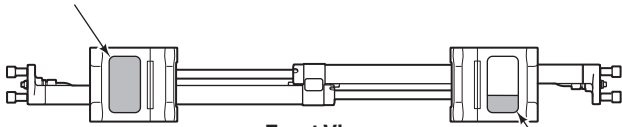

Fork Positioner Assembly

Sticker showing operating pressure, phone numbers for service & parts.

Front View