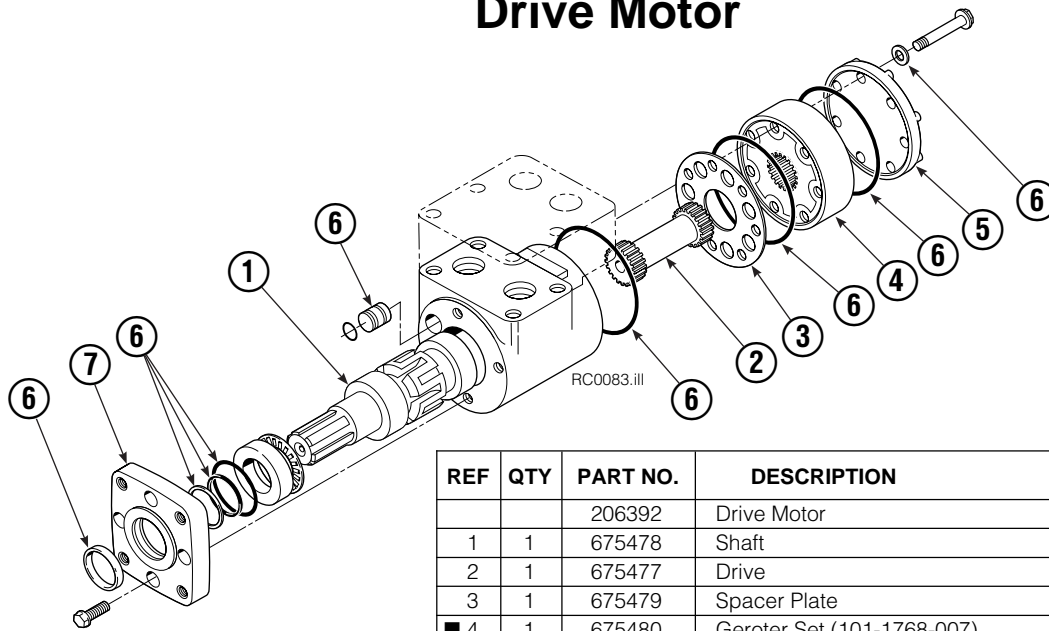

● See Drive Group page for parts breakdown.

Reference: Common Parts Group 675849, SK-5376.

Drive Group

REF	QTY	PART NO.	DESCRIPTION	REF	QTY	PART NO.	DESCRIPTION
		795492	Drive Group with 2.8 c.i. Motor	19	1	206392	Drive Motor – 2.8 c.i. ■
1	6	769570	Capscrew, M12 x 25	20	4	4468	Capscrew, 3/8 NC x .75 GR8
2	1	676855	Cover	21	1	670580	Bearing
3	●	674513	Shim – .005" (blue)	22	1	675609	Worm Gear
4	●	670574	Shim – .010" (brown)	23	1	670581	Bearing
5	●	671757	Shim – .015" (pink)	24	1	7214	Snap Ring
6	●	671758	Shim – .020" (yellow)	25	1	643423	O-Ring
7	2	670579	Bearing	26	1	775552	Cover
8	1	670582	Key	27	1	783609	Seal
9	1	670556	Pinion	28	1	783608	Capscrew, M10 x 16
10	1	775551	Housing	29	4	200882	Capscrew, M8 x 20
11	1	686465	Gasket	30	1	644010	Relief Fitting
12	1	675608	Worm	31	1	604510	Fitting, 6
13	1	775553	Adapter	32	1	656300	Gear Box Lube – 48 oz.
14	2	2705	O-Ring	33	1	668184	Sealant
15	1	670549	Check Valve ▲			670578	Shim Service Kit (items 3-6,25,33)
16	4	6444	Lockwasher			675637	Bearing Service Kit (items 21 & 33)
17	4	607059	Capscrew, 5/16 NC x 1.75 GR8			675638	Bearing Service Kit (items 3-7,25)
18	1	670575	Gasket			685227	Motor Kit-4.5 (items 4,14,18)

● Quantity as required.

■ See Drive Motor page for parts breakdown.

▲ See Check Valve page for parts breakdown.

Drive Motor

REF	QTY	PART NO.	DESCRIPTION
		206392	Drive Motor
1	1	675478	Shaft
2	1	675477	Drive
3	1	675479	Spacer Plate
■ 4	1	675480	Gerotor Set (101-1768-007)
■ 4	1	685075	Gerotor Set (101-1768-009)
5	1	675482	End Cap
● 6	1	206405	Service Kit
■ 7	1	685089	Flange (101-1768-007)
■ 7	1	685090	Flange (101-1768-009)