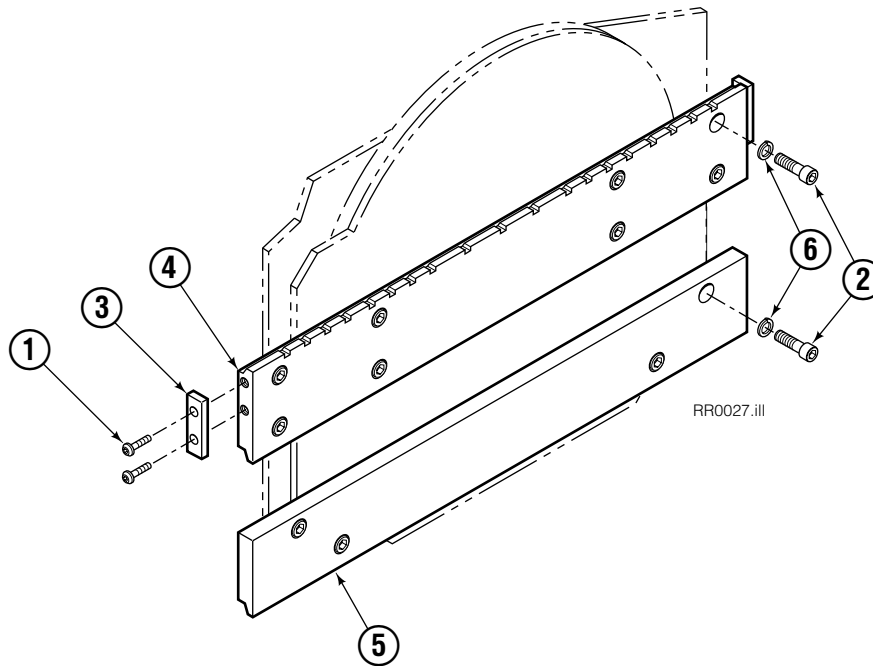

Fork Bar Group

100D			
REF	QTY	PART NO.	DESCRIPTION
		206778	Fork Bar Group
1	4	4880	Capscrew, 1/2 NC x 1.0 GR8
2	18	607103	Capscrew, 3/4 NC x 1.50 GR8
3	2	606988	Keeper
4	1	625525	Upper Bar
5	1	625526	Lower Bar
6	18	6448	Lockwasher, 3/4 ID