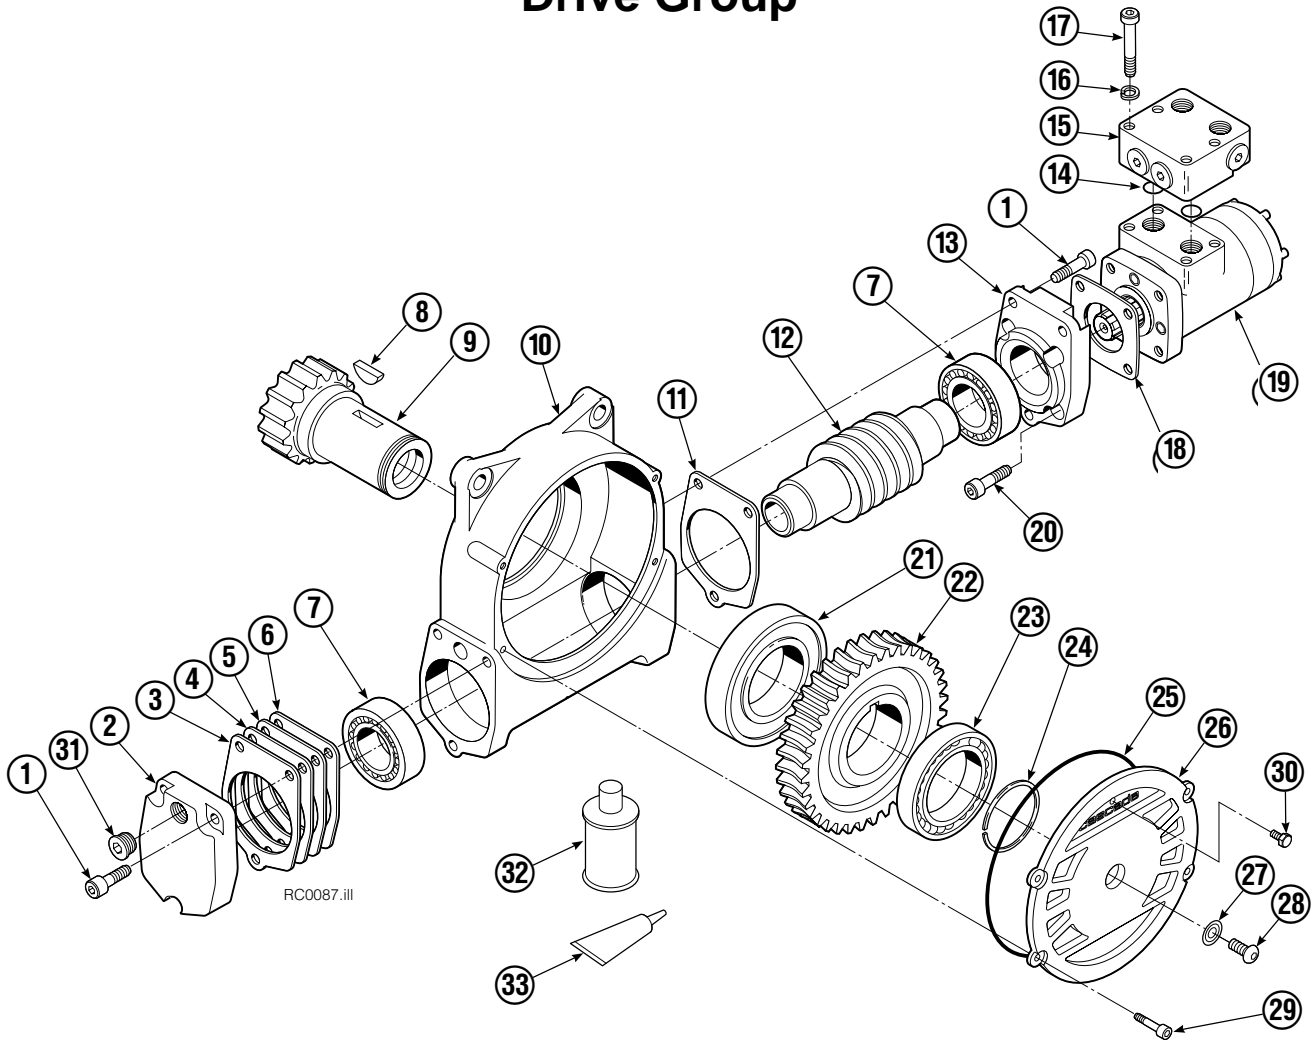

Drive Group

REF	QTY	PART NO.	DESCRIPTION	REF	QTY	PART NO.	DESCRIPTION
		795492	Drive Group with 2.8 c.i. Motor	19	1	206392	Drive Motor – 2.8 c.i. ■
1	6	769570	Capscrew, M12 x 25	20	4	4468	Capscrew, 3/8 NC x .75 GR8
2	1	676855	Cover	21	1	670580	Bearing
3	●	674513	Shim – .005" (blue)	22	1	675609	Worm Gear
4	●	670574	Shim – .010" (brown)	23	1	670581	Bearing
5	●	671757	Shim – .015" (pink)	24	1	7214	Snap Ring
6	●	671758	Shim – .020" (yellow)	25	1	643423	O-Ring
7	2	670579	Bearing	26	1	775552	Cover
8	1	670582	Key	27	1	783609	Seal
9	1	670556	Pinion	28	1	783608	Capscrew, M10 x 16
10	1	775551	Housing	29	4	200882	Capscrew, M8 x 20
11	1	686465	Gasket	30	1	644010	Relief Fitting
12	1	675608	Worm	31	1	604510	Fitting, 6
13	1	775553	Adapter	32	1	656300	Gear Box Lube – 48 oz.
14	2	2705	O-Ring	33	1	668184	Sealant
15	1	670549	Check Valve ▲			670578	Shim Service Kit (items 3-6,25,33)
16	4	6444	Lockwasher			675637	Bearing Service Kit (items 21 & 33)
17	4	607059	Capscrew, 5/16 NC x 1.75 GR8			675638	Bearing Service Kit (items 3-7,25)
18	1	670575	Gasket			685227	Motor Kit-4.5 (items 4,14,18)

● Quantity as required.

■ See Drive Motor page for parts breakdown.

▲ See Check Valve page for parts breakdown.