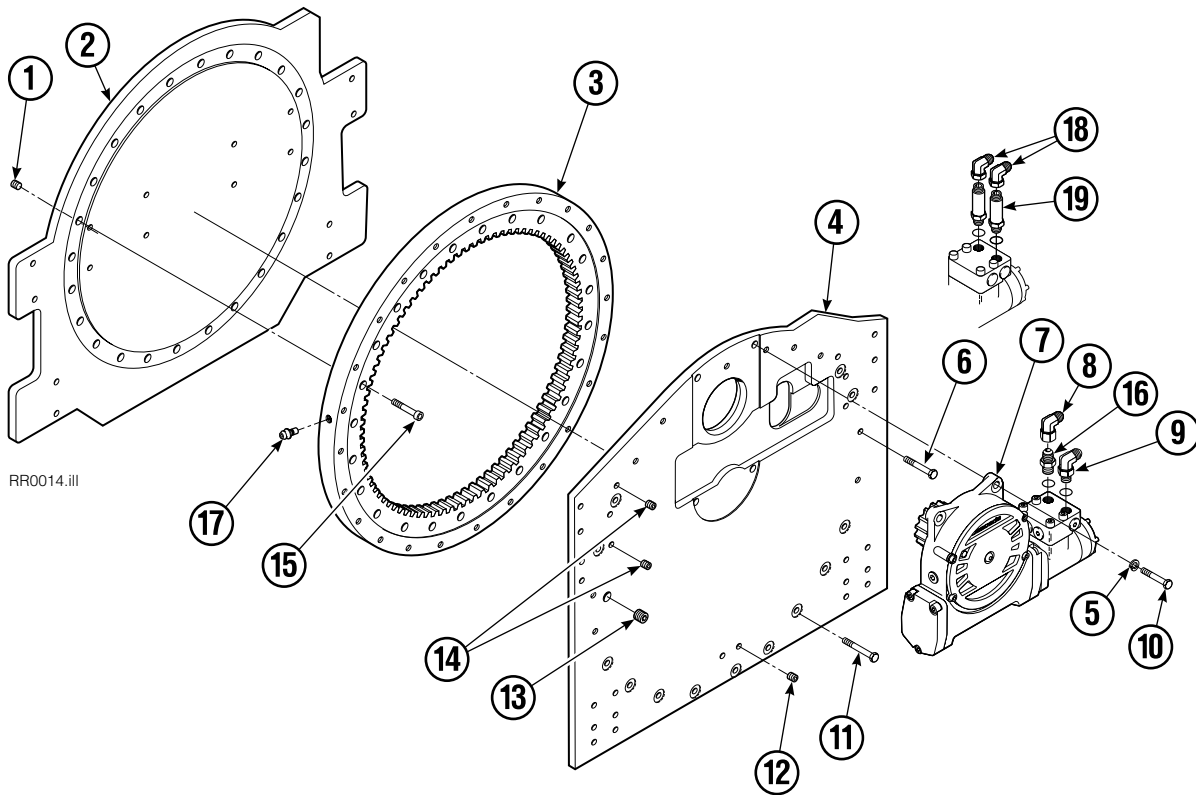

Internet: www.cascorp.com

Base Unit Group

100D			
REF	QTY	PART NO	DESCRIPTION
		682647	Base Unit Group
1	10	631428	Plug
2	1	670669	Faceplate
3	1	672830	Bearing Assembly
4	1	682649	Baseplate
5	4	6290	Lockwasher
6	11	643538	Capscrew, 1/2 NC x 1.50 GR8
7	1	795492	Drive Group ●
8	1	605761	Fitting – Class III only, 8-8
9	1	601250	Fitting – Class III only, 8-8
10	4	661742	Capscrew, 1/2 NC x 1.25 GR5
11	13	643539	Capscrew, 1/2 NC x 1.75 GR8
12	2	631427	Plug
13	1	6605	Plug
14	6	631385	Plug
15	24	4506	Capscrew, 1/2 NC x 1.50 GR8
16	1	601377	Fitting – Class III only, 8-8
17	1	7401	Grease Fitting
18	2	605761	Fitting – Class IV only, 8-8
19	2	611295	Fitting – Class IV only, 8-8
		672482	Bearing Service Kit

● Quantity as required.

■ See Drive Motor page for parts breakdown.

▲ See Check Valve page for parts breakdown.

Drive Motor

REF	QTY	PART NO.	DESCRIPTION
		206392	Drive Motor
1	1	675478	Shaft
2	1	675477	Drive
3	1	675479	Spacer Plate
■ 4	1	675480	Gerotor Set (101-1768-007)
■ 4	1	685075	Gerotor Set (101-1768-009)
5	1	675482	End Cap
● 6	1	206405	Service Kit
■ 7	1	685089	Flange (101-1768-007)
■ 7	1	685090	Flange (101-1768-009)

Check Valve

REF	QTY	PART NO.	DESCRIPTION
		670549	Check Valve Assembly
1	2	609453	Fitting, 10
2	2	670552	Spring
3	2	670551	Guide
4	2	7020	Ball
5	2	602580	Fitting, 8
6	2	673989	Spring
7	1	670550	Body
8	1	670553	Spool

Adjustable Forks

100D						
REF	QTY	42" PART NO.	48" PART NO.	54" PART NO.	60" PART NO.	DESCRIPTION
		672281	672282	672283	672284	Fork Assembly
1	1	645614	645615	645616	645617	● Fork
2	1	622897	622897	622897	622897	Handle
3	1	8007	8007	8007	8007	Rivet
4	1	622898	622898	622898	622898	Spring
5	1	622899	622899	622899	622899	Pin
6	1	689280	689280	689280	689280	■ Middle Hook