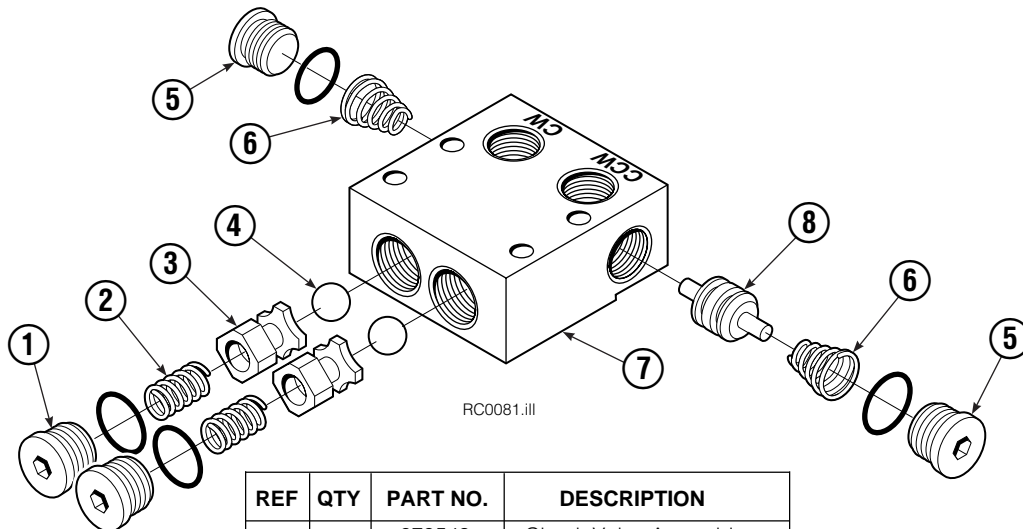

● Quantity as required.

■ See Drive Motor page for parts breakdown.

▲ See Check Valve page for parts breakdown.

Drive Motor

REF	QTY	PART NO.	DESCRIPTION
		206392	Drive Motor
1	1	675478	Shaft
2	1	675477	Drive
3	1	675479	Spacer Plate
■ 4	1	675480	Gerotor Set (101-1768-007)
■ 4	1	685075	Gerotor Set (101-1768-009)
5	1	675482	End Cap
● 6	1	206405	Service Kit
■ 7	1	685089	Flange (101-1768-007)
■ 7	1	685090	Flange (101-1768-009)

Check Valve

REF	QTY	PART NO.	DESCRIPTION
		670549	Check Valve Assembly
1	2	609453	Fitting, 10
2	2	670552	Spring
3	2	670551	Guide
4	2	7020	Ball
5	2	602580	Fitting, 8
6	2	673989	Spring
7	1	670550	Body
8	1	670553	Spool