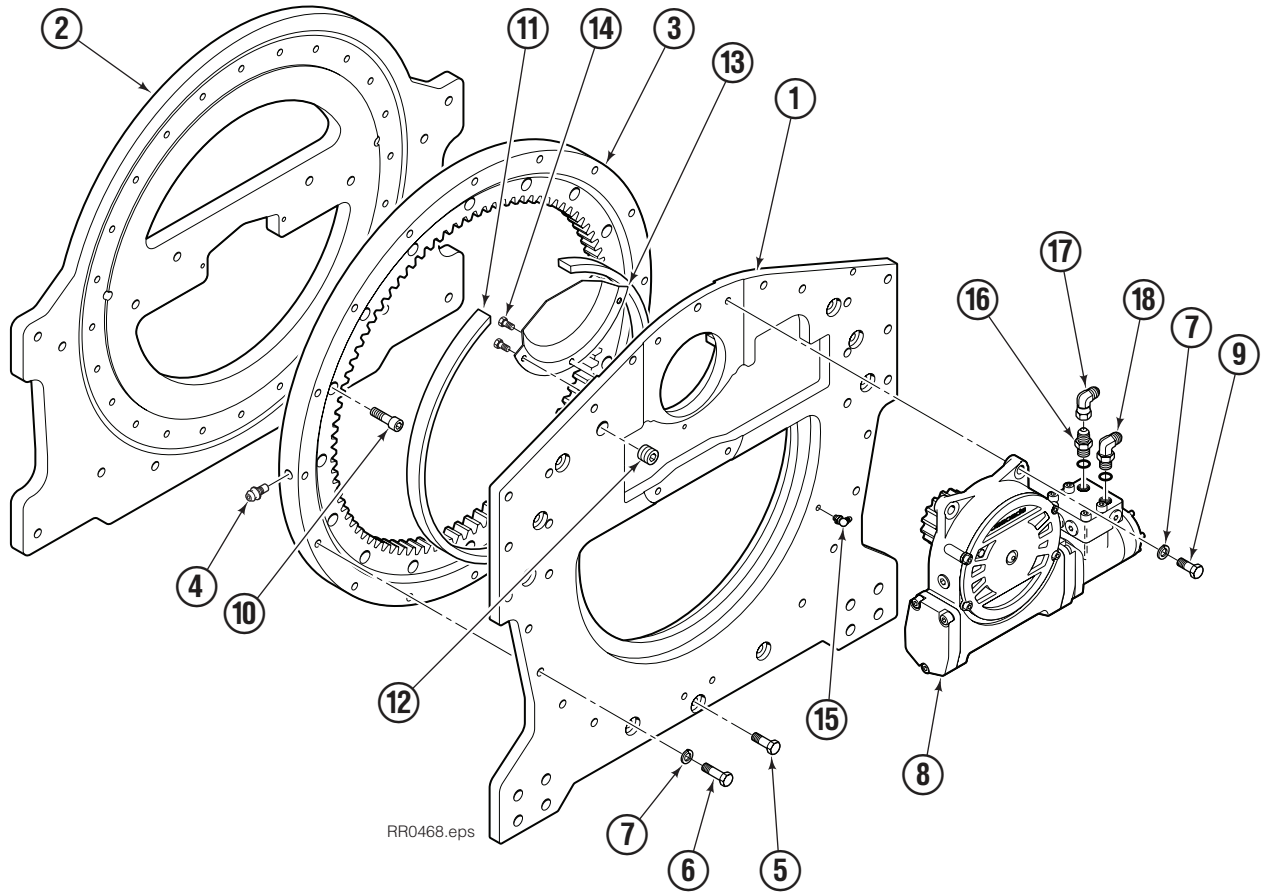

Internet: www.cascorp.com

Safety Decals

RR0026.eps

G Rotator			
REF	QTY	PART NO.	DESCRIPTION
1	1	679150	No Step Decal

Publications

G Rotator	
6073002	Installation Instructions
672714	Operator Guide
6073955	Service Manual
679929	Tool Catalog
673964	Literature Index Order Form

Rotator Group

55G			
REF	QTY	PART NO.	DESCRIPTION
		6052001	Rotator Group
1	1	6059682	Baseplate
2	1	6052006	Faceplate
3	1	213761	Bearing Assembly
4	1	7401	Grease Fitting
5	9	6057357	Capscrew, M12 x 45
6	13	213633	Capscrew, M12 x 50
7	17	683822	Lockwasher, M12
8	1	368073	Drive Group ◆
9	4	763021	Capscrew, M12 x 30
10	24	767596	Capscrew, M12 x 40
11	1	6036248	Seal
12	1	6605	Plug
13	1	6036287	Cover Plate
14	3	767961	Capscrew, M8 x 16
15	1	7406	Grease Fitting
16	1	601377	Fitting, 8-8 ■
17	1	605761	Fitting, 8-8 ■
18	1	601250	Fitting, 8-8 ■

REF	QTY	PART NO.	DESCRIPTION
		206406	Drive Motor
1	1	675478	Shaft
2	1	675477	Drive
3	1	675479	Spacer Plate
4	1	675480	■ Gerotor Set (101-1768-007)
4	1	685074	■ Gerotor Set (101-1768-009)
5	1	675482	End Cap
6	1	206405	● Service Kit
7	1	685089	■ Flange (101-1768-007)
7	1	685090	■ Flange (101-1768-009)