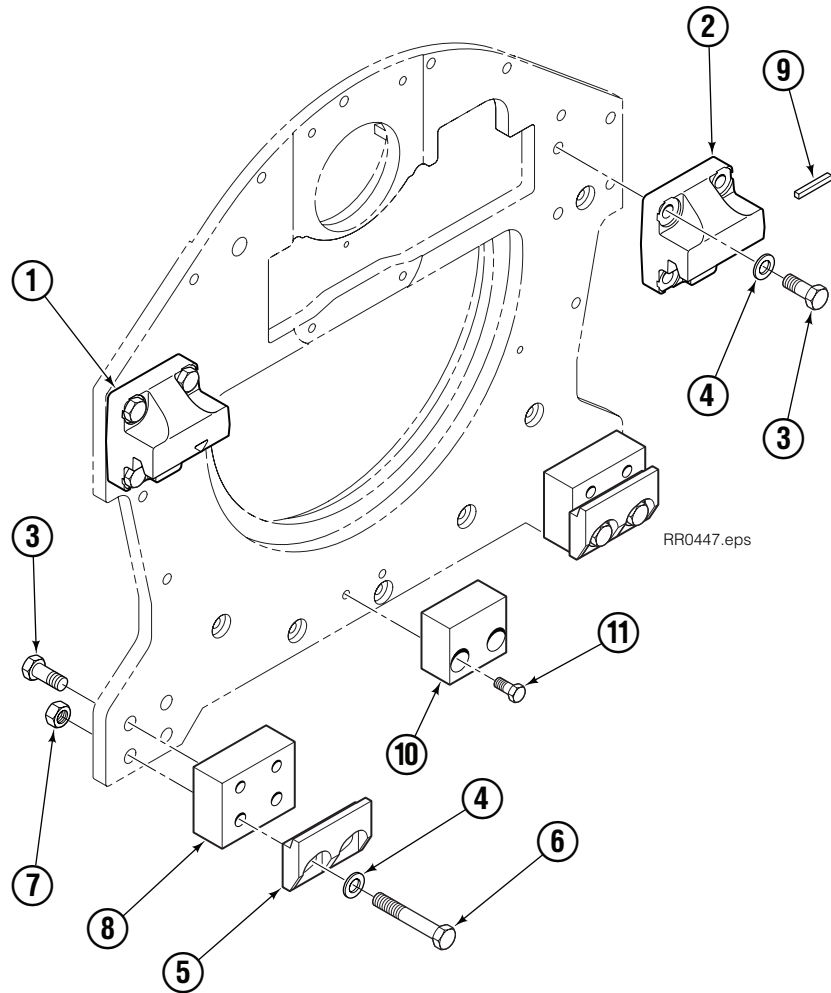

● Compatible with water glycol based hydraulic fluids.

Check Valve

REF	QTY	PART NO.	DESCRIPTION
		670549	Check Valve Assembly
1	2	609453	Fitting, 10
2	2	670552	Spring
3	2	670551	Guide
4	2	7020	Ball
5	2	602580	Fitting, 8
6	2	673989	Spring
7	1	670550	Body
8	1	670553	Spool

Fork Bar Group

55G			
REF	QTY	PART NO.	DESCRIPTION
		6052557	Fork Bar Group
1	1	6052220	Upper Bar
2	1	6052221	Lower Bar
3	16	769575	Capscrew, M16 x 40
4	16	678992	Lockwasher, M16
5	2	6052240	Keeper
6	4	680084	Capscrew, M12 x 25
7	4	683822	Lockwasher, M12

Fork Group

55G			
REF	QTY	PART NO.	DESCRIPTION
		6052636	Fork Assembly
1	1	6052631	Fork
2	1	7000209	Knob ◆
3	1	7000194	Pin ◆
4	1	7000210	Coiled Spring Pin ◆

◆ Included in Pin Kit 7000031.

Bolt-On Mounting Group