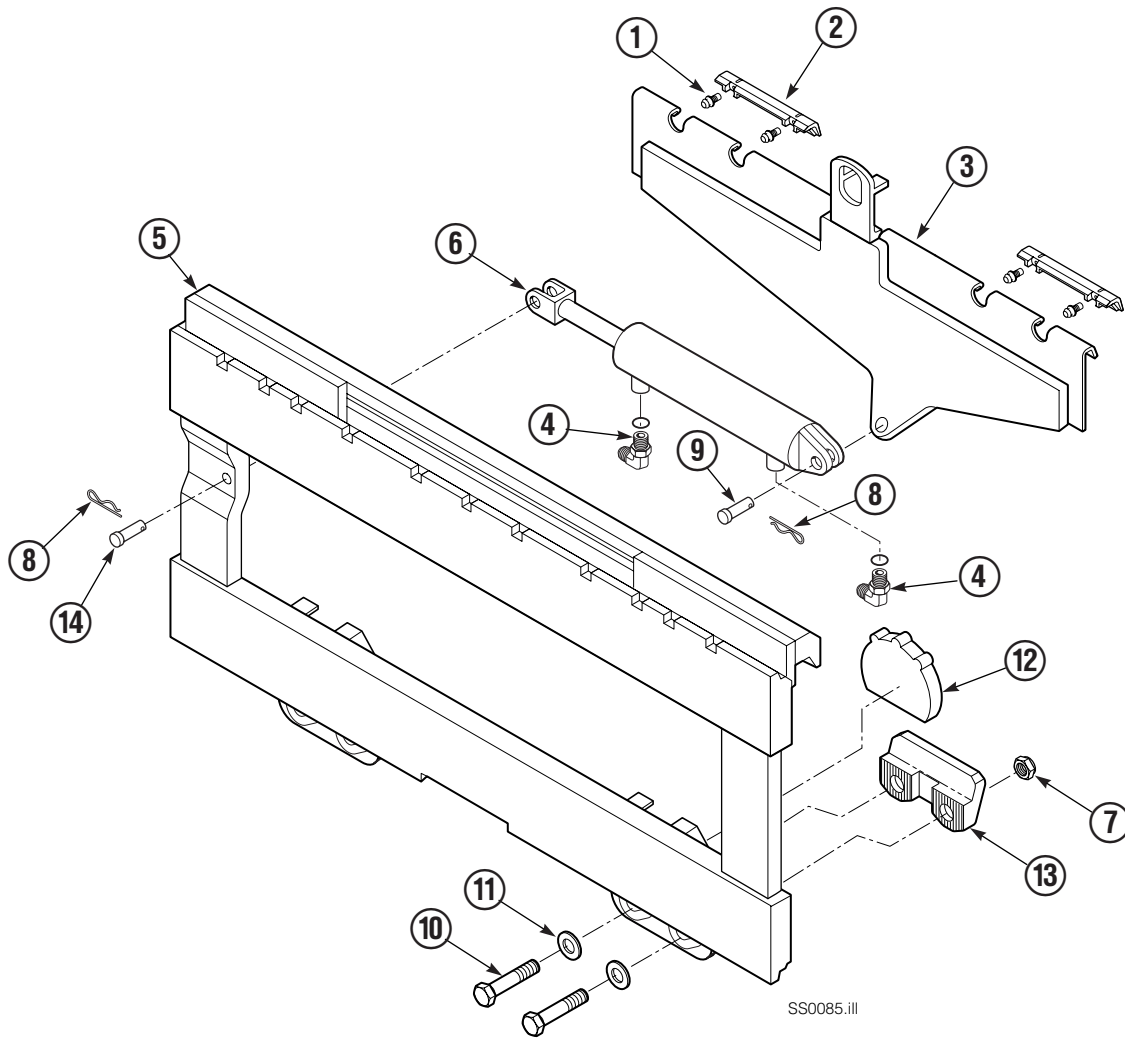

Sideshifter Group

150D			
REF	QTY	PART NO.	DESCRIPTION
1	4	7403	Grease Fitting
2	2	672018	Bearing Segment
3	1	686238	Anchor Bracket
4	2	601676	Fitting, 6-6
5	1	■	Faceplate
6	1	686243	Cylinder Assembly ▲
7	4	553857	Nut
8	2	686217	Cotter Pin
9	1	686215	Clevis Pin
10	4	638601	Capscrew, 5/8 NC x 2.00 GR5
11	4	667225	Washer
12	2	676650	Lower Bearing
13	2	678034	Lower Hook
14	1	686214	Clevis Pin
		672022	Service Kit – Items 1&2
		675856	Service Kit – Item 12

■ If the Faceplate needs replacing, your best value is to order the complete Sideshifter Assembly 366113.

▲ See Cylinder page for parts breakdown.

Reference: S-3420.

Sideshift Cylinder

REF	QTY	PART NO.	DESCRIPTION
		686243	Cylinder Assembly
1	1	561012	Nut
■ 2	1	662457	Seal
3	1	564562	Spacer – Head
■ 4	1	2718	O-Ring
5	1	561427	Piston
6	1	561419	Shell
7	1	561422	Rod
8	1	561428	Retainer
■ 9	1	2791	O-Ring
■ 10	1	615134	Back-up Ring
■ 11	1	662449	Seal
12	1	561429	Retaining Ring
13	1	7215	Snap Ring
■ 14	1	626468	Wiper
15	1	---	Spacer – Rod
		561430	Service Kit

■ Included in Service Kit 561430.

Ref: S-6053, S-6054

Backrest

150D			
REF	QTY	PART NO.	DESCRIPTION
1		360113	Backrest - 72 in. wide
2	4	643541	Capscrew
3	4	6319	Lockwasher
4	4	5904	Nut, 1/2, NC

Do you have questions you need answered right now? Call your nearest Cascade Parts Department.