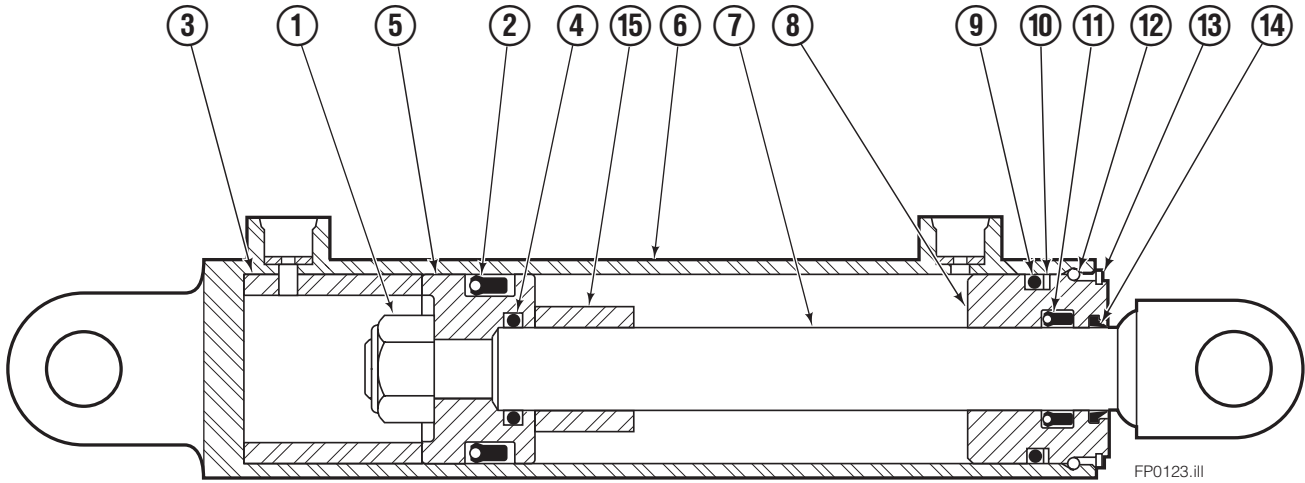

Sideshifter Group

150D			
REF	QTY	PART NO.	DESCRIPTION
1	4	7403	Grease Fitting
2	2	672018	Bearing Segment
3	1	686238	Anchor Bracket
4	2	601676	Fitting, 6-6
5	1	■	Faceplate
6	1	686243	Cylinder Assembly ▲
7	4	553857	Nut
8	2	686217	Cotter Pin
9	1	686215	Clevis Pin
10	4	638601	Capscrew, 5/8 NC x 2.00 GR5
11	4	667225	Washer
12	2	676650	Lower Bearing
13	2	678034	Lower Hook
14	1	686214	Clevis Pin
		672022	Service Kit – Items 1&2
		675856	Service Kit – Item 12

■ If the Faceplate needs replacing, your best value is to order the complete Sideshifter Assembly 366113.

▲ See Cylinder page for parts breakdown.

Reference: S-3420.

Sideshift Cylinder

REF	QTY	PART NO.	DESCRIPTION
		686243	Cylinder Assembly
1	1	561012	Nut
■ 2	1	662457	Seal
3	1	564562	Spacer – Head
■ 4	1	2718	O-Ring
5	1	561427	Piston
6	1	561419	Shell
7	1	561422	Rod
8	1	561428	Retainer
■ 9	1	2791	O-Ring
■ 10	1	615134	Back-up Ring
■ 11	1	662449	Seal
12	1	561429	Retaining Ring
13	1	7215	Snap Ring
■ 14	1	626468	Wiper
15	1	---	Spacer – Rod
		561430	Service Kit

■ Included in Service Kit 561430.

Ref: S-6053, S-6054

Backrest

150D			
REF	QTY	PART NO.	DESCRIPTION
1		360113	Backrest - 72 in. wide
2	4	643541	Capscrew
3	4	6319	Lockwasher
4	4	5904	Nut, 1/2, NC

Do you have questions you need answered right now? Call your nearest Cascade Parts Department.