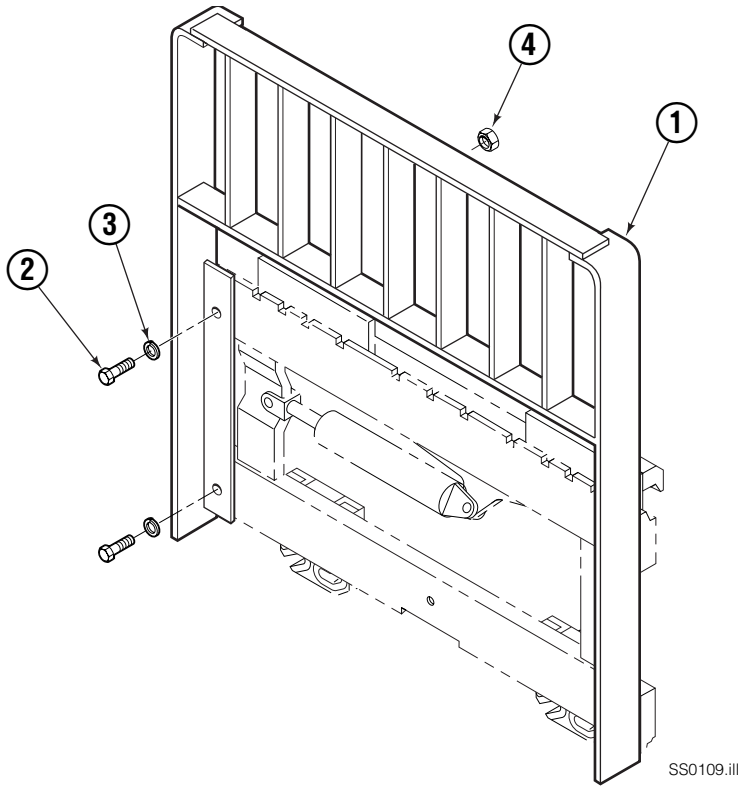

Sideshifter Group

150D			
REF	QTY	PART NO.	DESCRIPTION
1	4	7403	Grease Fitting
2	2	672018	Bearing Segment
3	1	686238	Anchor Bracket
4	2	601676	Fitting, 6-6
5	1	■	Faceplate
6	1	686243	Cylinder Assembly ▲
7	4	553857	Nut
8	2	686217	Cotter Pin
9	1	686215	Clevis Pin
10	4	638601	Capscrew, 5/8 NC x 2.00 GR5
11	4	667225	Washer
12	2	676650	Lower Bearing
13	2	678034	Lower Hook
14	1	686214	Clevis Pin
		672022	Service Kit – Items 1&2
		675856	Service Kit – Item 12

■ If the Faceplate needs replacing, your best value is to order the complete Sideshifter Assembly 366113.

▲ See Cylinder page for parts breakdown.

Reference: S-3420.

Sideshift Cylinder

REF	QTY	PART NO.	DESCRIPTION
		686243	Cylinder Assembly
1	1	561012	Nut
■ 2	1	662457	Seal
3	1	564562	Spacer – Head
■ 4	1	2718	O-Ring
5	1	561427	Piston
6	1	561419	Shell
7	1	561422	Rod
8	1	561428	Retainer
■ 9	1	2791	O-Ring
■ 10	1	615134	Back-up Ring
■ 11	1	662449	Seal
12	1	561429	Retaining Ring
13	1	7215	Snap Ring
■ 14	1	626468	Wiper
15	1	---	Spacer – Rod
		561430	Service Kit

■ Included in Service Kit 561430.

Ref: S-6053, S-6054

Backrest

150D			
REF	QTY	PART NO.	DESCRIPTION
1		360113	Backrest - 72 in. wide
2	4	643541	Capscrew
3	4	6319	Lockwasher
4	4	5904	Nut, 1/2, NC

Do you have questions you need answered right now? Call your nearest Cascade Parts Department.